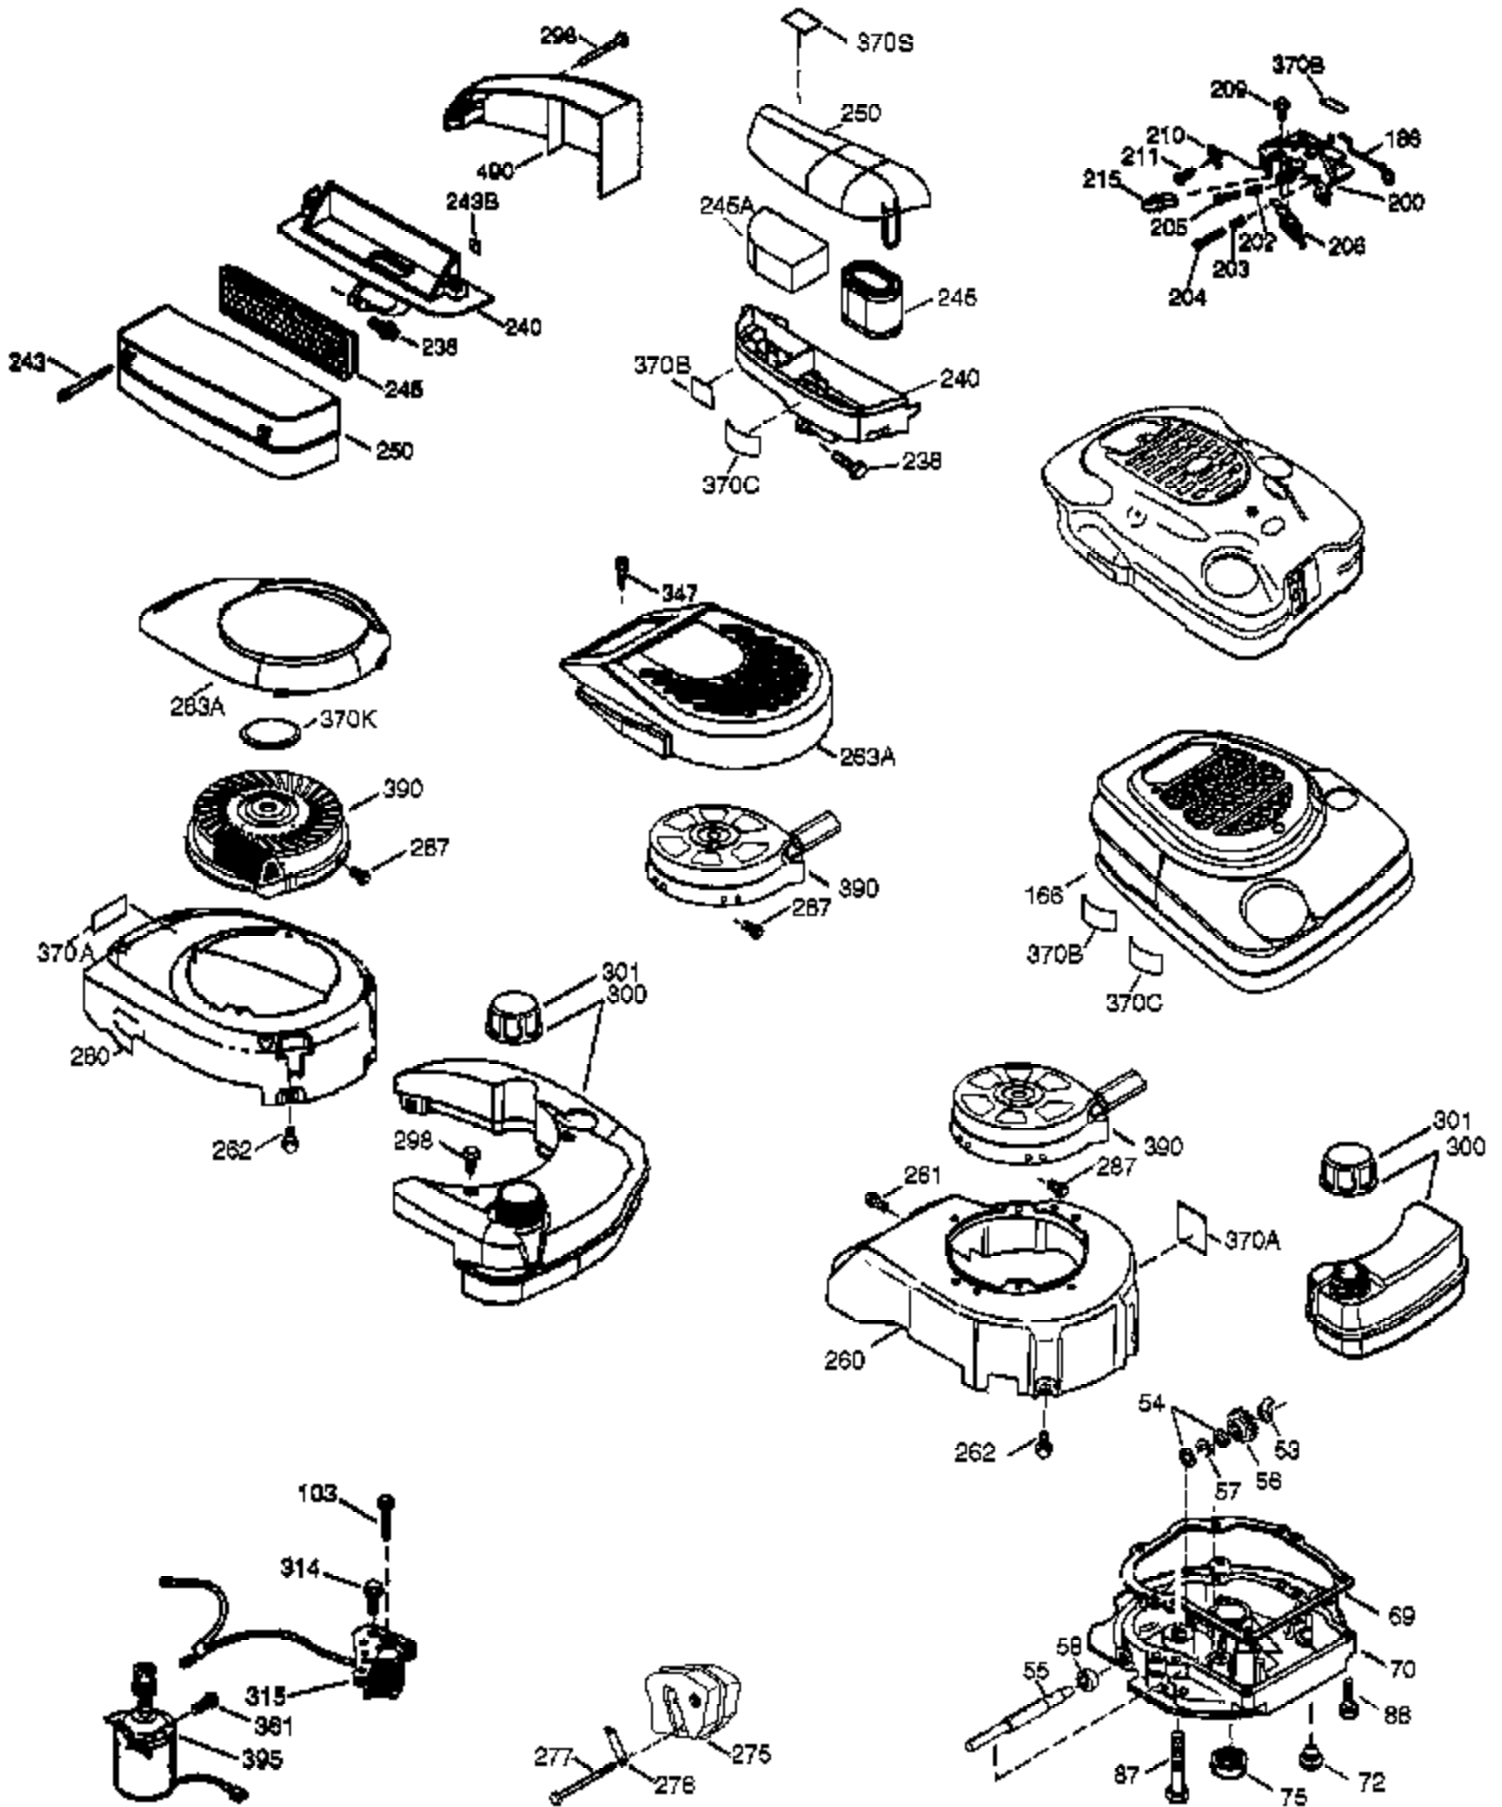

Ref #	Part Number	Qty	Description
153	36649	1	Push Rod Guide
154	650913	1	Rocker Arm Stud
155	35624A	1	Rocker Arm
157	650914	1	Lock Nut
158	36629	2	Push Rod
159	35626	1	* Rocker Arm Cover Gasket
160	35627	1	Rocker Arm Housing
161	30063	4	Screw,T-30, 1/4-20 x 1/2"
178	29752	2	Nut & Lock Washer, 1/4-28
182	30088A	2	Screw, 1/4-28 x 1"
184	26756	1	* Carburetor Gasket
185	36579	1	Intake Pipe
186	32653	1	Governor Link
187	37203	1	Spacer
189	650839	1	Screw, 1/4-20 x 3/8"
191	36559A	1	S.E. Brake Ass'y. (Incl. 195)
195	610973	1	Terminal
207	34336	1	Throttle Link
216	33086	1	Speed Adjustment Lever
223A	651044	1	Screw, 1/4-20 x 2-25/32"
223	651044	1	Screw, 1/4-20 x 2 25/32"
223	651043	1	Screw, 1/4-20 x 131/64"
224	36581	2	* Intake Pipe Gasket
238	650932	2	Screw, 10-32 x 49/64"
239	34338	1	* Air Cleaner Gasket
241	36919	1	Air Cleaner Collar
245	36905	1	Air Filter
250	37122	1	Air Cleaner Cover (Black)
260	37634	1	Blower Housing
261	650853	1	Screw, Torx T-30, 1/4-20 x 1/2"
262	650831	2	Screw, 1/4-20 x 1/2"
275	37275A	1	Muffler (Incl. 276 & 277)
276	36949	1	Locking Plate
277	651039	2	Screw, 1/4-20 x 2-47/64"
285	35000A	1	Starter Cup
287	650926	2	Screw, 8-32 x 21/64"
290	34357	1	Fuel Line
292	26460	2	Fuel Line Clamp
292	26460	1	Fuel Line Clamp
300	35586	1	Fuel Tank (Incl. 292 & 301)
301	36246	1	Fuel Cap
305	35577	1	Oil Fill Tube
306	36996	1	* "O" Ring
307	35499	1	"O" Ring
309	650562	1	Screw, 10-32 x 1/2"
310	36801	1	Dipstick
313	34080	1	Spacer Key
370C	37318	1	Primer Decal (3X)
370D	36534	1	Instruction Decal (French)
380	640272	1	Carburetor (Incl. 184)
390	590739	1	Rewind Starter (NOTE: This engine could have been built with 590702 starter.)
400	37617	1	* Gasket Set (Incl. items marked PK in notes.)
420	730225A	1	SAE 30 4-Cycle Engine Oil (Quart)