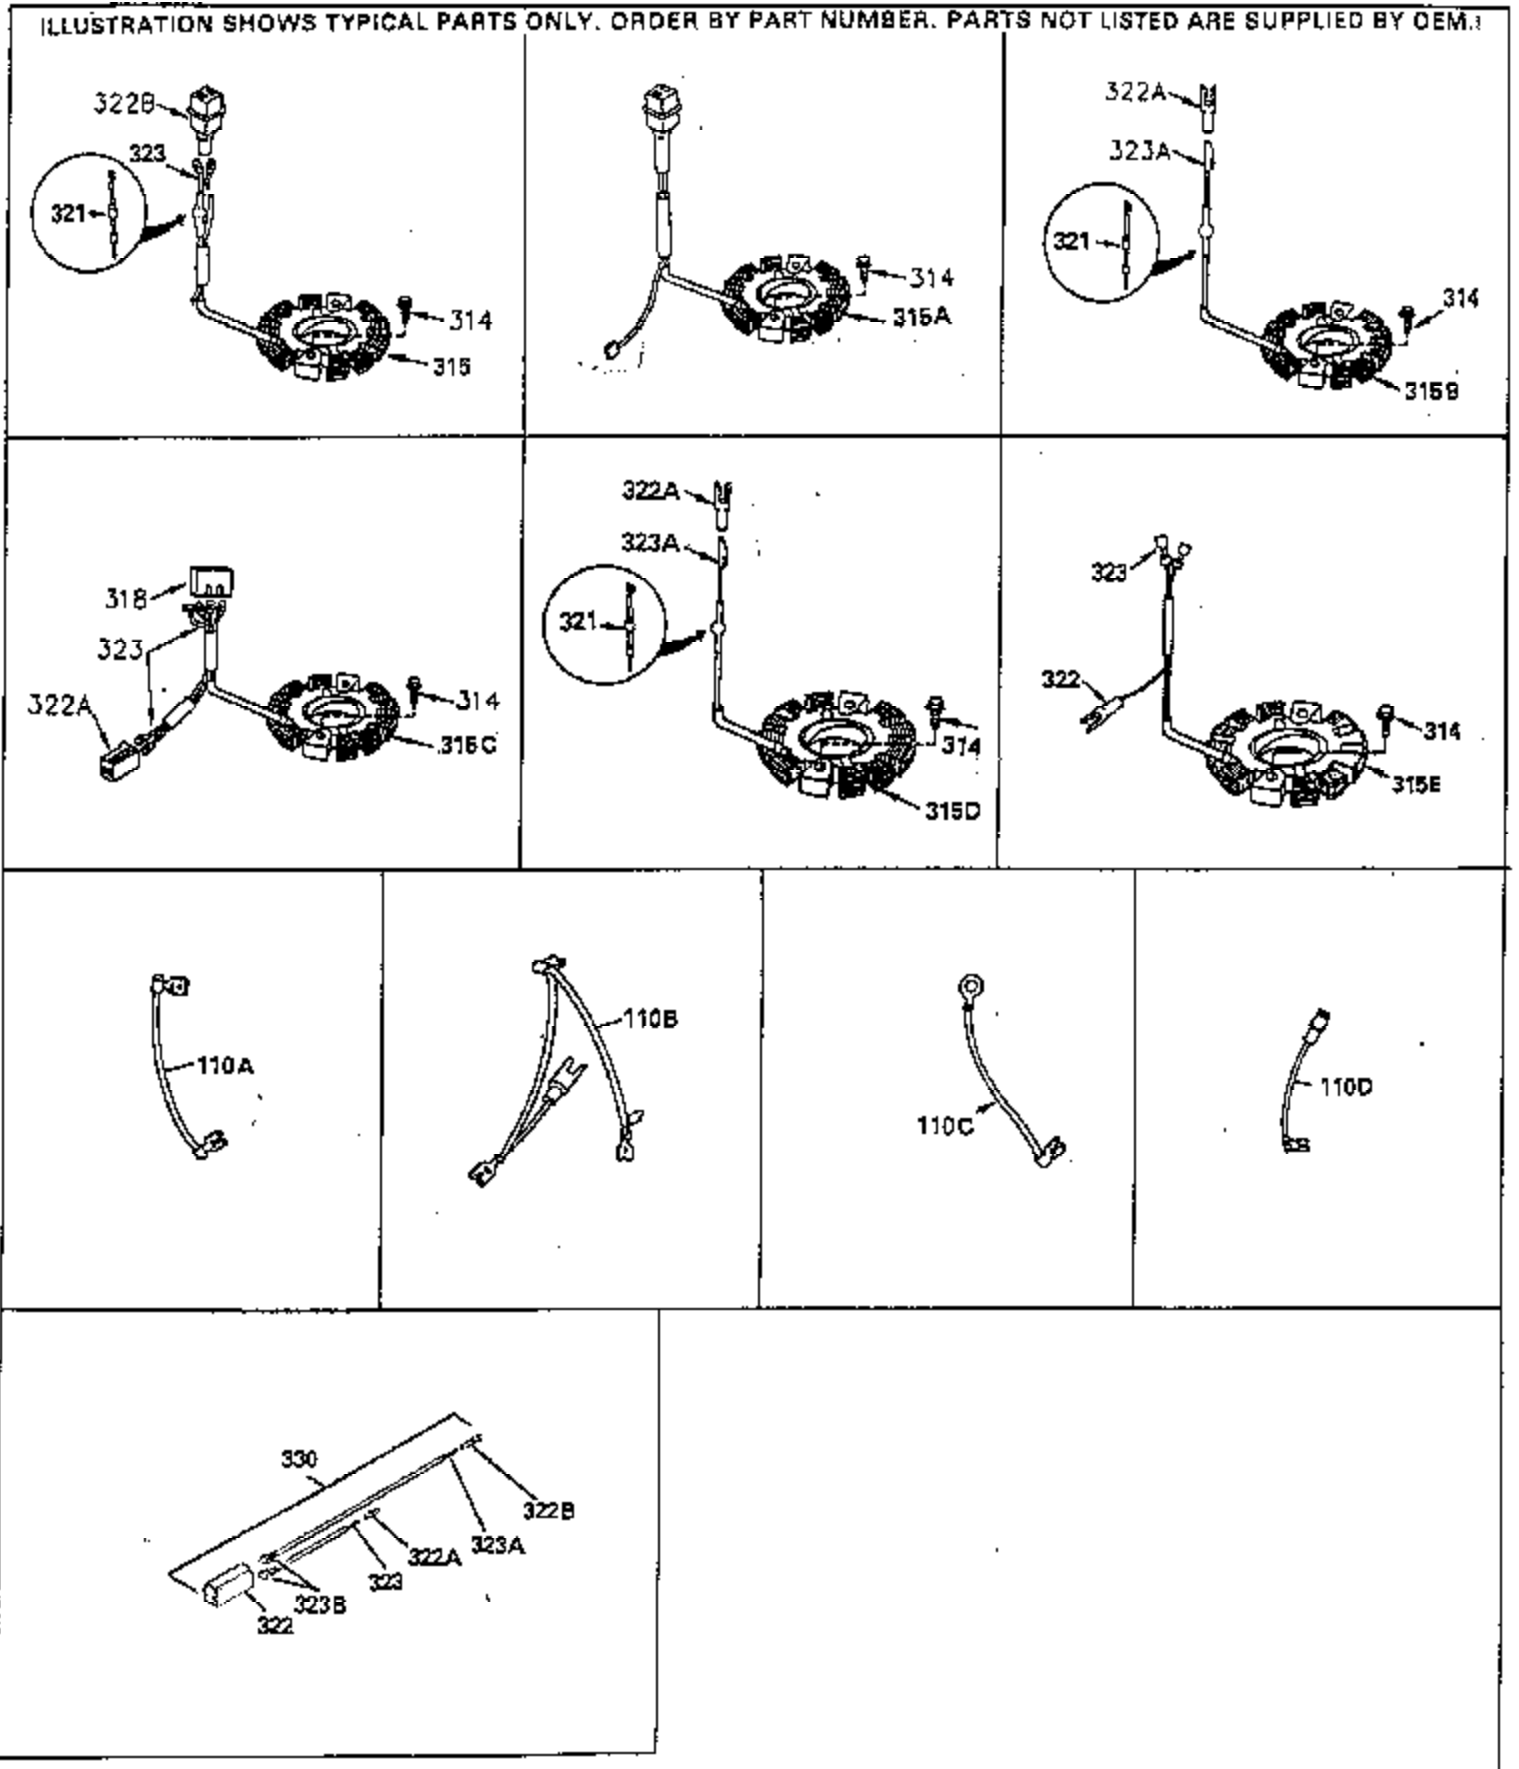

ILLUSTRATION SHOWS TYPICAL PARTS ONLY. ORDER BY PART NUMBER. PARTS NOT LISTED ARE SUPPLIED BY OEM.

Ref #	Part Number	Qty	Description
39	30322	1	Keeps Nut & Washer
64	30063	1	Torx T-30 Hex Washer Hd. Sems 1/4-20 x 1/2
64	30063	1	Screw, Torx T-30 Hex Washer Hd. 10-24 x 1/2
243	650875	2	Screw, Fil. Hd. Sems, 10-32 x 5 1/4
246	35108	1	Air Cleaner Filter
314	650873	2	Screw, 1/4-20 x 3/4"
315	611113	1	Alternator Coil (3Amp D.C)(Incl. 321, 322,323)
321	611161	1	Diode
322	610921	1	Connector Body
323	610922	1	Terminal
325	27275	1	Wire Clip