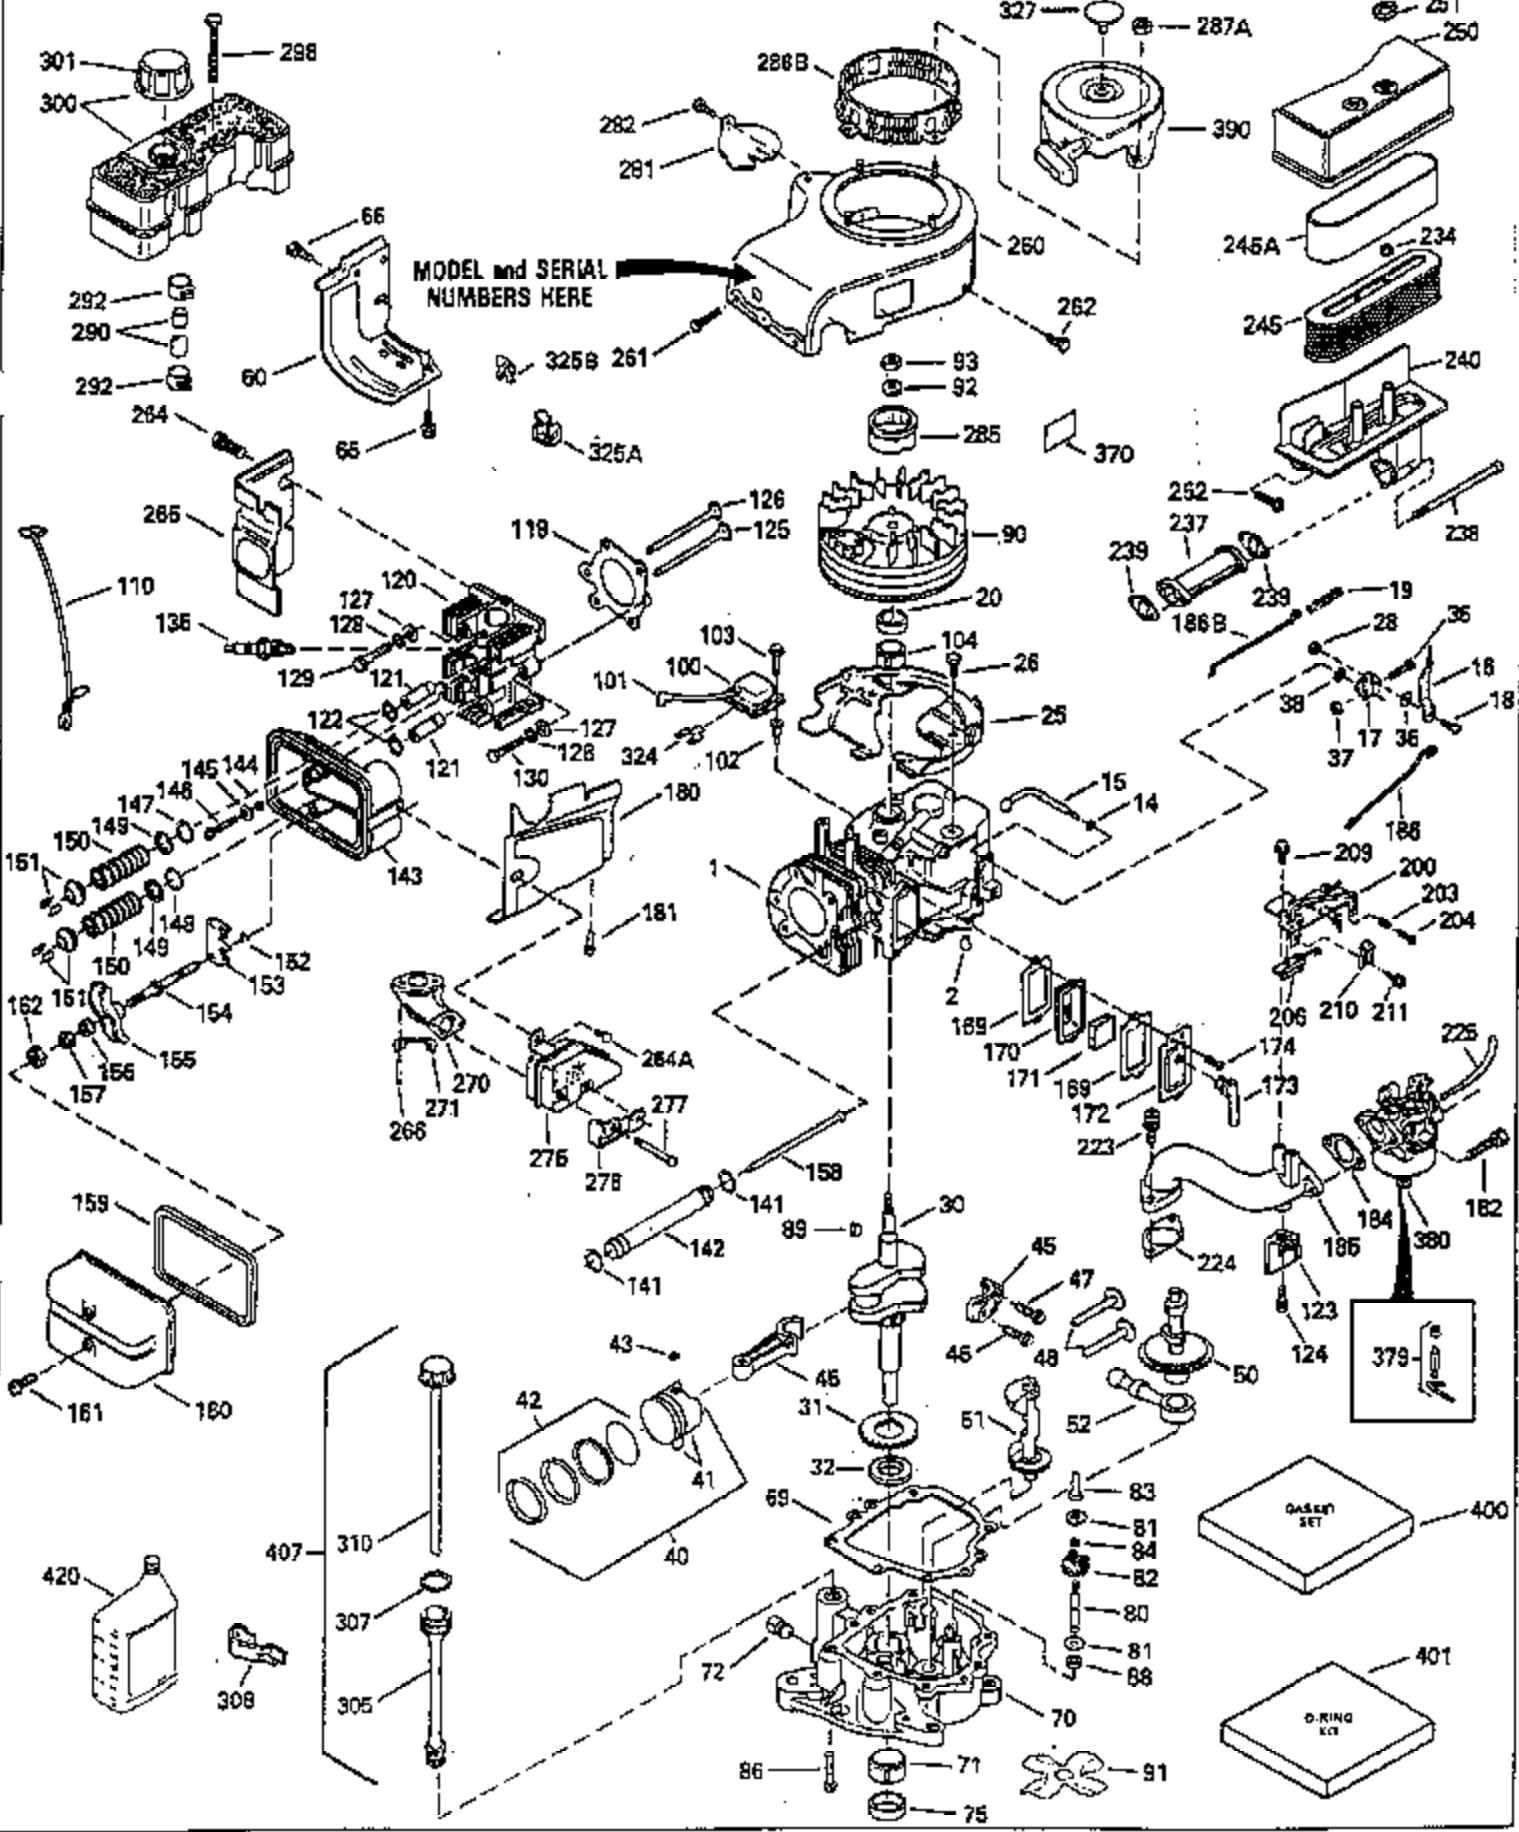

ILLUSTRATION SHOWS TYPICAL PARTS ONLY. ORDER BY PART NUMBER. PARTS NOT LISTED ARE SUPPLIED BY OEM.

Ref #	Part Number	Qty	Description
1	35323A	1	Cylinder (Incl. Nos. 2 & 20)
2	27652	2	Dowel Pin
14	28277	1	Flat Washer
15	35324	1	Governor Rod
16	35520	1	Governor Lever
17	29916	1	Governor Lever Clamp
18	650548	1	Screw, Hex Washer Hd., 8-32 x 5/16
19	35203	1	Control Spring
20	35319	1	Oil Seal
25	35326	1	Blower Housing Baffle
26	650561		Screw, Hex Washer Hd. Durlock, 1/4- 20 x 5/8
30	35336A	1	Crankshaft
31	35327	1	Counter-Balance Gear
35	29826	1	Governor Lever Screw
36	29918	1	E.T. Lock Washer
37	29216	1	Lock Nut
38	31919	2	Piston Pin Retaining Ring
38	29642	1	Retaining Ring
39	30322	1	Keys Nut & Washer
40	35339	1	Piston, Pin & Ring Set (Std.) (Incl. 41, 42 & 43)
40	35340	1	Piston, Pin & Ring Set (.010" Over- Sized (Incl. Nos. 41,42 & 43)
40	35341	1	Piston, Pin & Ring Set (.020" Over- Sized) (Incl. Nos. 41, 42 & 43)
41	35329	1	Piston & Pin Ass'y. (Std.) (Incl. No. 43)
41	35430	1	Piston & Pin Ass'y. (.010" Oversized) (Incl. No. 43)
41	35431	1	Piston & Pin Ass'y. (.020" Oversized) (Incl. No. 43)
42	34866	1	Ring Set (Std.)
42	34867	1	Ring Set (.010")
42	34868	1	Ring Set (.020")
45	35330	1	Connecting Rod Ass'y.(Incl. Nos. 46 & 47)
46	650908	1	Bolt, Connecting Rod
47	650882	2	Bolt, Connecting Rod
48	35313	2	Lifter Valve
50	35314A	1	Camshaft Ass'y.
51	35315	1	Counter-Balance Weight Ass'y.
52	31356	1	Oil Pump Assembly
60	35301	1	Blower Housing Extension
60	35316	1	Blower Housing Extension
64	30063	1	Torx T-30 Hex Washer Hd. Sems 1/4-20 x 1/2
64	30063	1	Screw, Torx T-30 Hex Washer Hd. 10-24 x 1/2
65	650128	1	Screw, Hex Hd. Sems, 10-24 x 1/2
65	650128	1	Screw, Hex Hd. Sems, 10-24 x 1/2
69	35317	1	* Engine Mounting Flange Gasket
70	35318	1	Engine Mounting Flange (Incl. Nos. 72, 75 & 80)
72	31927	1	Oil Drain Plug
75	35319	1	Oil Seal
80	35320	1	Governor Shaft
81	35479	1	Flat Washer
81	35479	1	Flat Washer
82	35321	1	Governor Weight Ass'y.
83	35322	1	Governor Spool
84	29193	1	Retaining Ring
86	650833	7	Screw, Hex Washer Hd. Powerlok, 1/4-20 x 1-3/16
88	31707A	1	Governor Gear Spacer
89	32589	1	Flywheel Key
90	611093	1	Flywheel