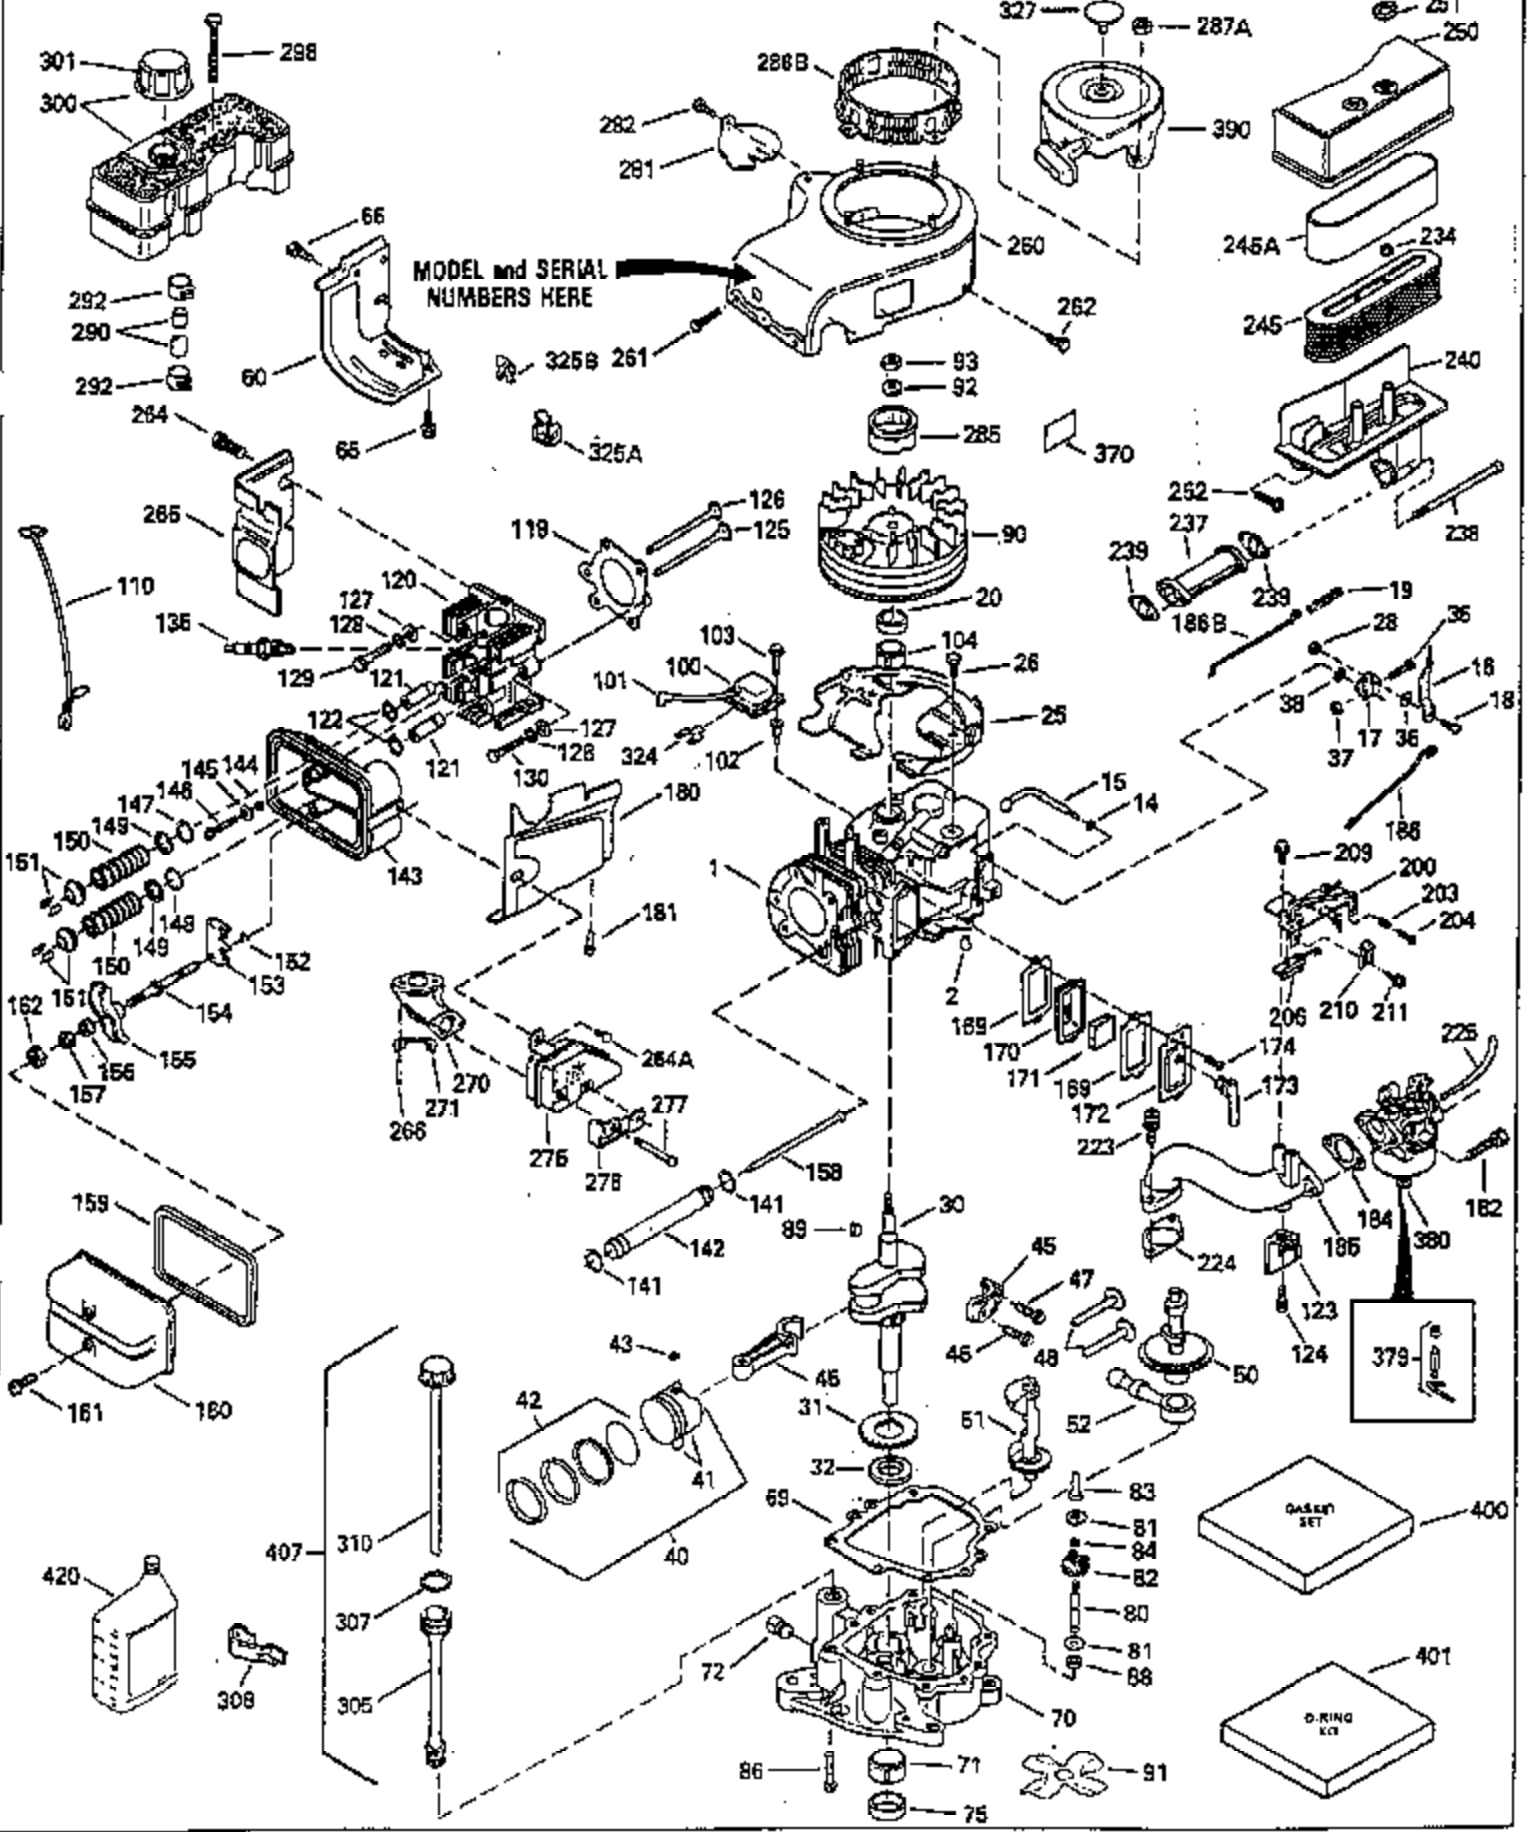

ILLUSTRATION SHOWS TYPICAL PARTS ONLY. ORDER BY PART NUMBER. PARTS NOT LISTED ARE SUPPLIED BY OEM.

Ref #	Part Number	Qty	Description
1	35323A	1	Cylinder (Incl. Nos. 2 & 20)
2	27652	2	Dowel Pin
14	28277	1	Flat Washer
15	35324	1	Governor Rod
16	35520	1	Governor Lever
17	29916	1	Governor Lever Clamp
18	650548	1	Screw, Hex Washer Hd., 8-32 x 5/16
19	35203	1	Control Spring
20	35319	1	Oil Seal
25	35326	1	Blower Housing Baffle
26	650561		Screw, Hex Washer Hd. Durlock, 1/4- 20 x 5/8
30	35336	1	Crankshaft
31	35327	1	Counter-Balance Gear
35	29826	1	Governor Lever Screw
36	29918	1	E.T. Lock Washer
37	29216	1	Lock Nut
38	31919	2	Piston Pin Retaining Ring
38	29642	1	Retaining Ring
39	30322	1	Keys Nut & Washer
40	35339	1	Piston, Pin & Ring Set (Std.) (Incl. 41, 42 & 43)
40	35340	1	Piston, Pin & Ring Set (.010" Over- Sized (Incl. Nos. 41,42 & 43)
40	35341	1	Piston, Pin & Ring Set (.020" Over- Sized) (Incl. Nos. 41, 42 & 43)
41	35329	1	Piston & Pin Ass'y. (Std.) (Incl. No. 43)
41	35430	1	Piston & Pin Ass'y. (.010" Oversized) (Incl. No. 43)
41	35431	1	Piston & Pin Ass'y. (.020" Oversized) (Incl. No. 43)
42	34866	1	Ring Set (Std.)
42	34867	1	Ring Set (.010")
42	34868	1	Ring Set (.020")
45	35330	1	Connecting Rod Ass'y.(Incl. Nos. 46 & 47)
46	650908	1	Bolt, Connecting Rod
47	650882	2	Bolt, Connecting Rod
48	35313	2	Lifter Valve
50	35314A	1	Camshaft Ass'y.
51	35315	1	Counter-Balance Weight Ass'y.
52	31356	1	Oil Pump Assembly
60	35301	1	Blower Housing Extension
60	35316	1	Blower Housing Extension
64	30063	1	Torx T-30 Hex Washer Hd. Sems 1/4-20 x 1/2
64	30063	1	Screw, Torx T-30 Hex Washer Hd. 10-24 x 1/2
65	650128	1	Screw, Hex Hd. Sems, 10-24 x 1/2
65	650128	1	Screw, Hex Hd. Sems, 10-24 x 1/2
69	35317	1	* Engine Mounting Flange Gasket
70	35318	1	Engine Mounting Flange (Incl. Nos. 72, 75 & 80)
72	31927	1	Oil Drain Plug
75	35319	1	Oil Seal
80	35320	1	Governor Shaft
81	35479	1	Flat Washer
81	35479	1	Flat Washer
82	35321	1	Governor Weight Ass'y.
83	35322	1	Governor Spool
84	29193	1	Retaining Ring
86	650833	7	Screw, Hex Washer Hd. Powerlok, 1/4-20 x 1-3/16
88	31707A	1	Governor Gear Spacer
89	32589	1	Flywheel Key
90	611093	1	Flywheel