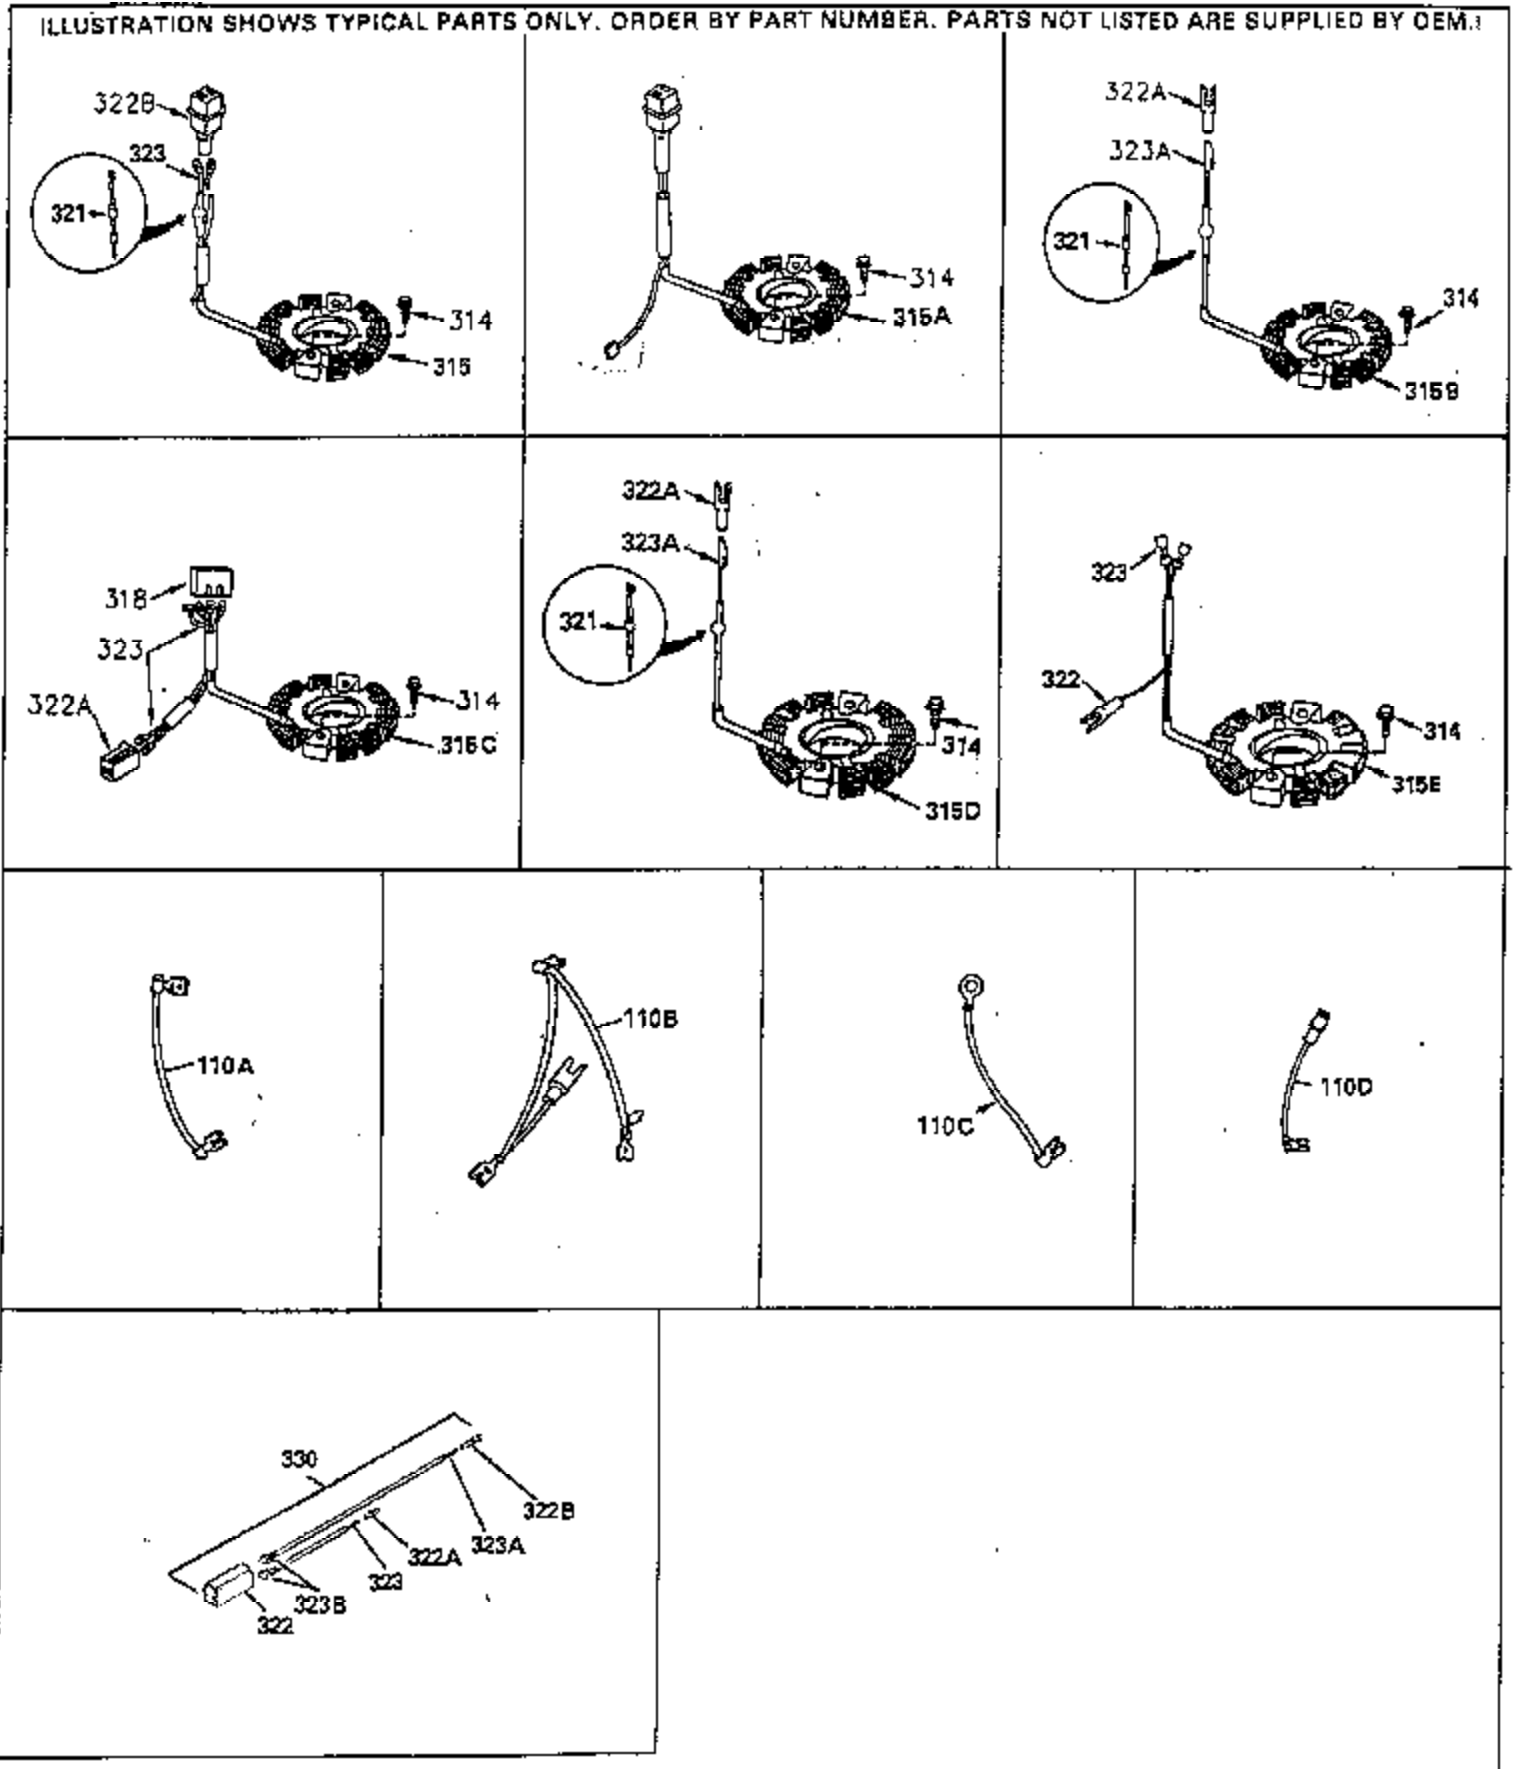

ILLUSTRATION SHOWS TYPICAL PARTS ONLY. ORDER BY PART NUMBER. PARTS NOT LISTED ARE SUPPLIED BY OEM.

Ref #	Part Number	Qty	Description
64	30063		Screw, Torx T-30, 1/4-20"
131	30063		Screw, Torx T-30, 1/4-20 x 1/2"
239A	34912		* Air Cleaner Gasket To Blower Housing
243	650875		Screw, 10-32 x 5-1/4"
315	611113		Alternator Coil (3Amp D.C)(Incl. 321 322,323)
321	611161		Diode
322	610921		Connector Body
323	610922		Terminal
325	27275		Wire Clip