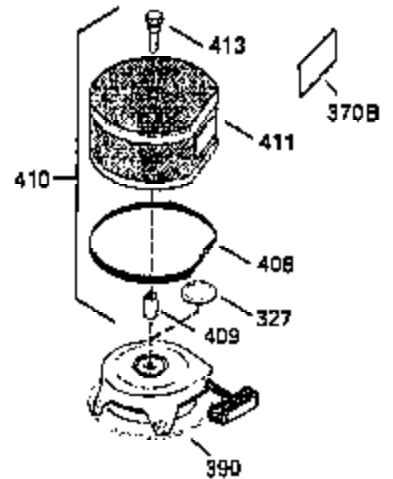

ILLUSTRATION SHOWS TYPICAL PARTS ONLY. ORDER BY PART NUMBER. PARTS NOT LISTED ARE SUPPLIED BY OEM.

**OPTIONAL ELECTRIC STARTER MOTOR**

**OPTIONAL SPARK ARRESTOR**

**OPTIONAL DEBRIS SCREEN**

Ref #	Part Number	Qty	Description
16	35520		Governor Lever
17	29916		Governor Lever Clamp
18	650548		Screw, 8-32 x 5/16"
19	35521		Extension Spring
28	30322		Lock Nut, 10-32
35	29826		Screw, 10-32 x 3/4"
36	29918		Lock Washer
37	29216		Lock Nut, 10-32
38	29642		Retaining Ring
60	35316		Blower Housing Extension
62	650760		Screw, 8-32 x 3/8"
63	28545		Grommet
64	30063		Screw, Torx T-30, 1/4-20"
65	650128		Screw, 10-24 1/2"
66	30063		Screw, Torx T-30, 1/4-20"
68	33356		Ground Terminal
131	30063		Screw, Torx T-30, 1/4-20 x 1/2"
172	28425		Valve Cover
173	35350		Breather Tube
174	650128		Screw, 10-24 x 1/2"
182	650517		Screw, 1/4-20 x 27/32"
186A	35523		Choke Link
186	35522		Governor Link
207	35525		Throttle Link
209A	650902		Screw, 10-32 x 7/16"
210	27793		Conduit Clip
211	28942		Screw, 10-32 x 3/8"
216	35516		R.P.M. Adjusting Lever
239A	34912		* Air Cleaner Gasket To Blower Housing
243	650875		Screw, 10-32 x 5-1/4"
325	27275		Wire Clip
327	34113		Starter Plug
361	30063		Screw, TorxT-30, 1/4-20 x 1/2"
380	632469		Carburetor (Incl. 184)
395	33605		Electric Starter Motor