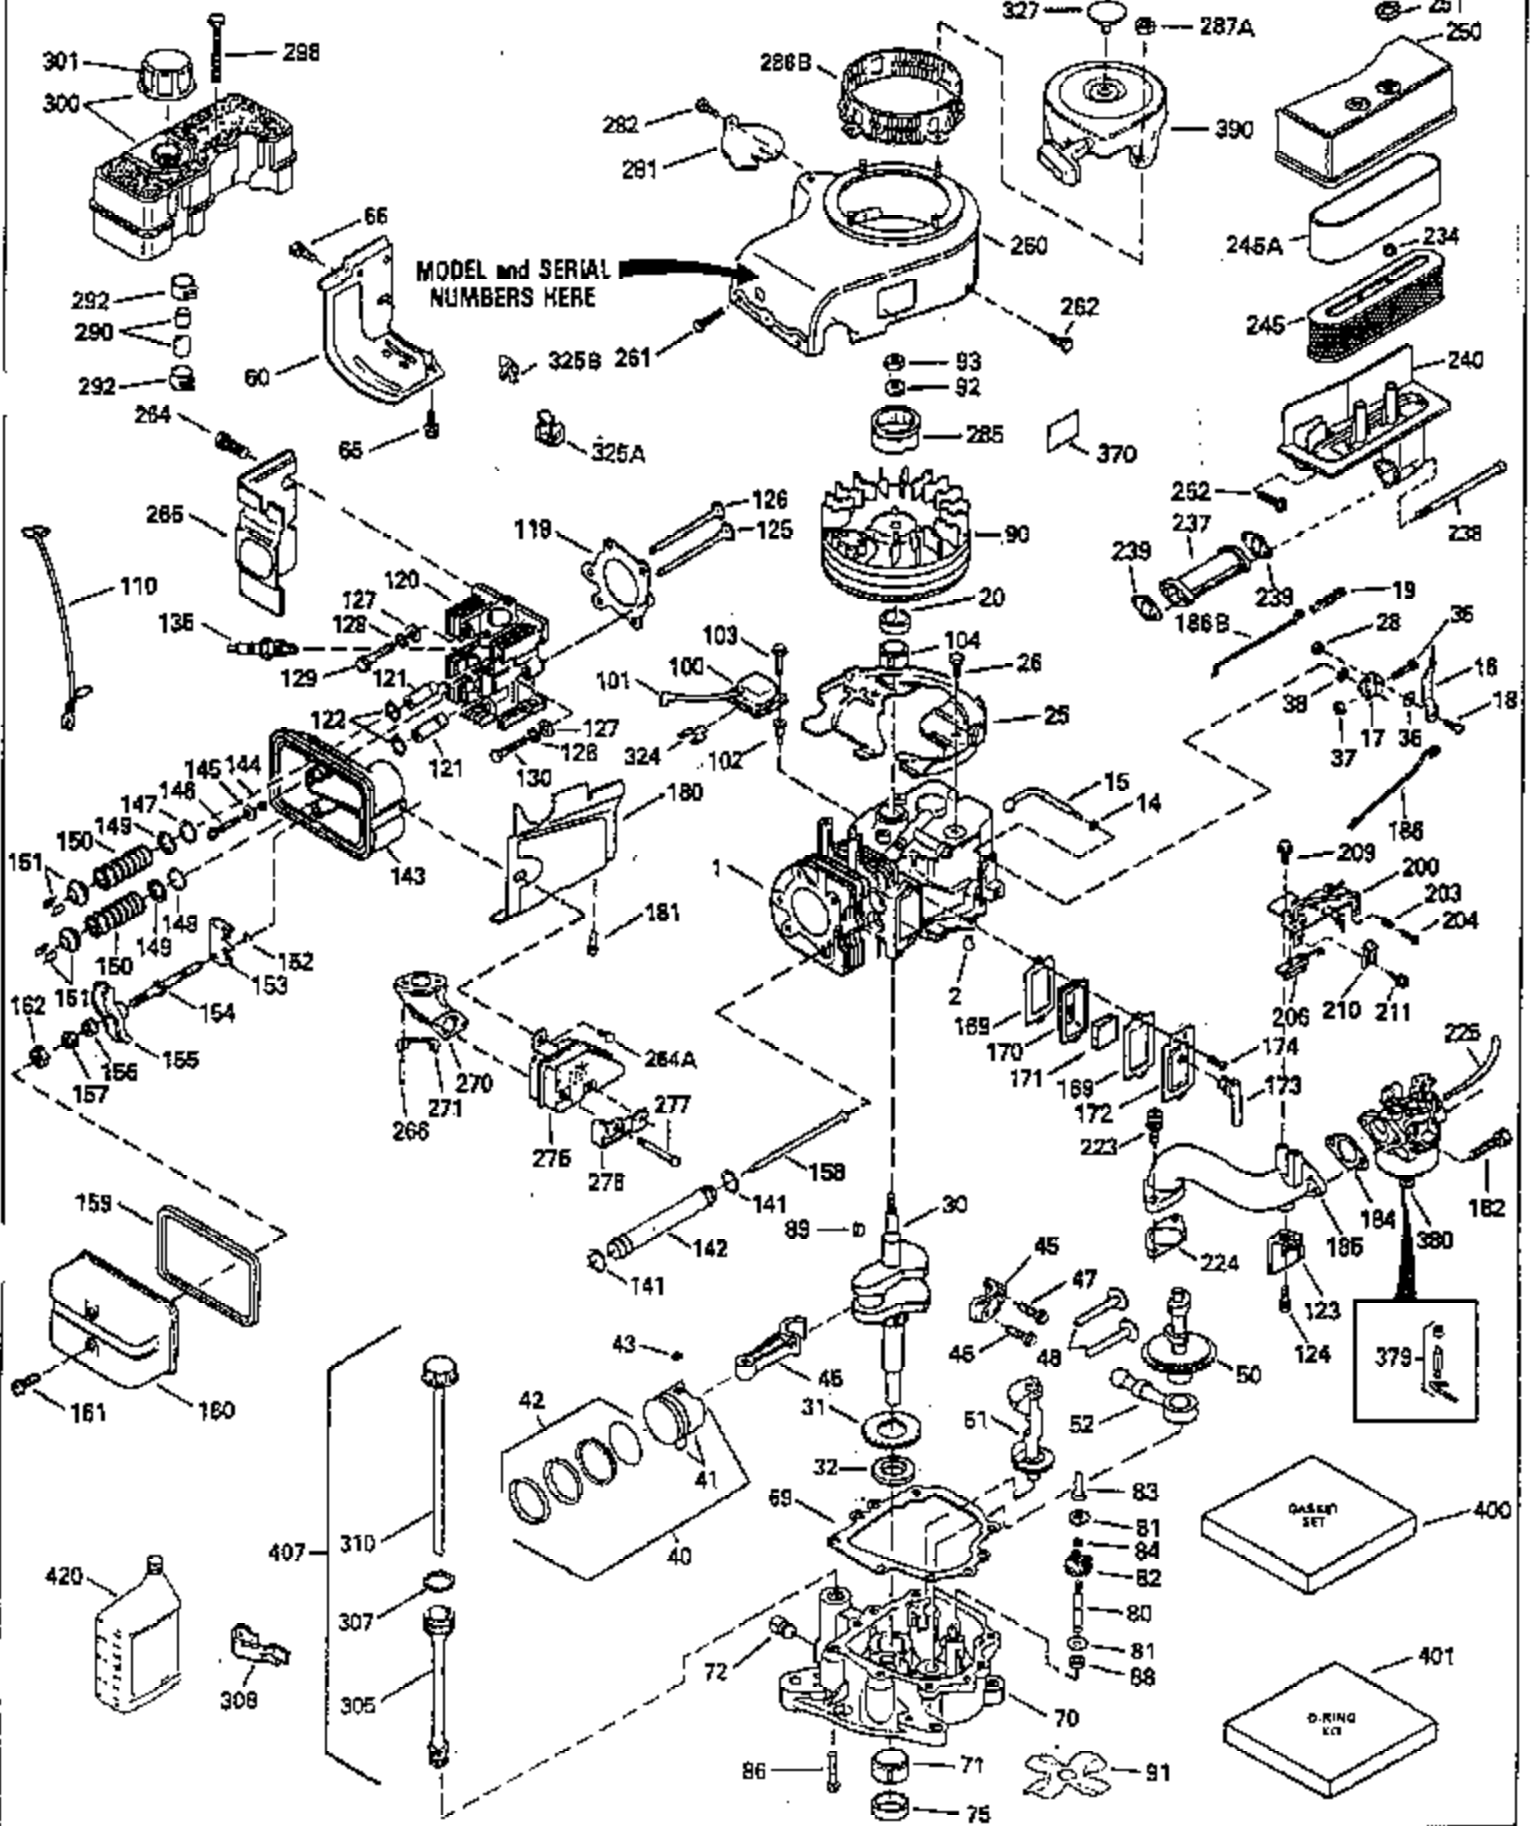

ILLUSTRATION SHOWS TYPICAL PARTS ONLY. ORDER BY PART NUMBER. PARTS NOT LISTED ARE SUPPLIED BY OEM.

Engine Parts List #1

Ref #	Part Number	Qty	Description
1	35323A		Cylinder (Incl. 2 & 20)
2	27652		Dowel Pin
14	28277		Washer
15	35324		Governor Rod
16	35520		Governor Lever
17	29916		Governor Lever Clamp
18	650548		Screw, 8-32 x 5/16"
19	35203		Extension Spring
20	35319		Oil Seal
25	35326		Blower Housing Baffle
28	30322		Lock Nut, 10-32
30	35335		Crankshaft
31	35327		Counterbalance Gear
32	35653		Shim Washer (.015") (Use as required)
35	29826		Screw, 10-32 x 3/4"
36	29918		Lock Washer
37	29216		Lock Nut, 10-32
38	29642		Retaining Ring
40	35339A		Piston, Pin & Ring Set (Std.)
40	35340A		Piston, Pin & Ring Set (.010" OS)
40	35341A		Piston, Pin & Ring Set (.020" OS)
41	35329		Piston & Pin Ass'y. (Std.) (Incl. 43)
41	35430		Piston & Pin Ass'y. (.010" OS) (Incl. 43)
41	35431		Piston & Pin Ass'y. (.020" OS) (Incl. 43)
42	34866A		Ring Set (Std.)
42	34867A		Ring Set (.010" OS)
42	35868A		Ring Set (.020" OS)
43	31919		Piston Pin Retaining Ring
45	35330A		Connecting Rod Ass'y. (Incl. 46 & 47)
46	650908		Connecting Rod Bolt
47	650882		Connecting Rod Bolt
48	35313		Valve Lifter
50	35314		Camshaft (MCR)
51	35315A		Counterbalance Weight
52	31356		Oil Pump Ass'y.
60	35316		Blower Housing Extension
64	30063		Screw, Torx T-30, 1/4-20"
65	650128		Screw, 10-24 1/2"
66	30063		Screw, Torx T-30, 1/4-20"
69	35317		* Flange Gasket
70	35318A		Mounting Flange
72	31927		Oil Drain Plug
75	35319		Oil Seal
80	35320		Governor Shaft
81	35479		Washer
82	35321		Governor Gear Ass'y.
83	35322		Governor Spool
84	29193		Retaining Ring
86	650833		Screw, 1/4-20 x 1-3/16"
88	31707A		Spacer (Incl. 81)
89	32589		Flywheel Key
90	611091		Flywheel
92	650880		Lock Washer
93	650881		Flywheel Nut
100	35135		Solid State Ignition
101	610118		Spark Plug Cover
102	650872		Solid State Mounting Stud
103	650814		Screw, Torx T-15, 10-24 x 1"