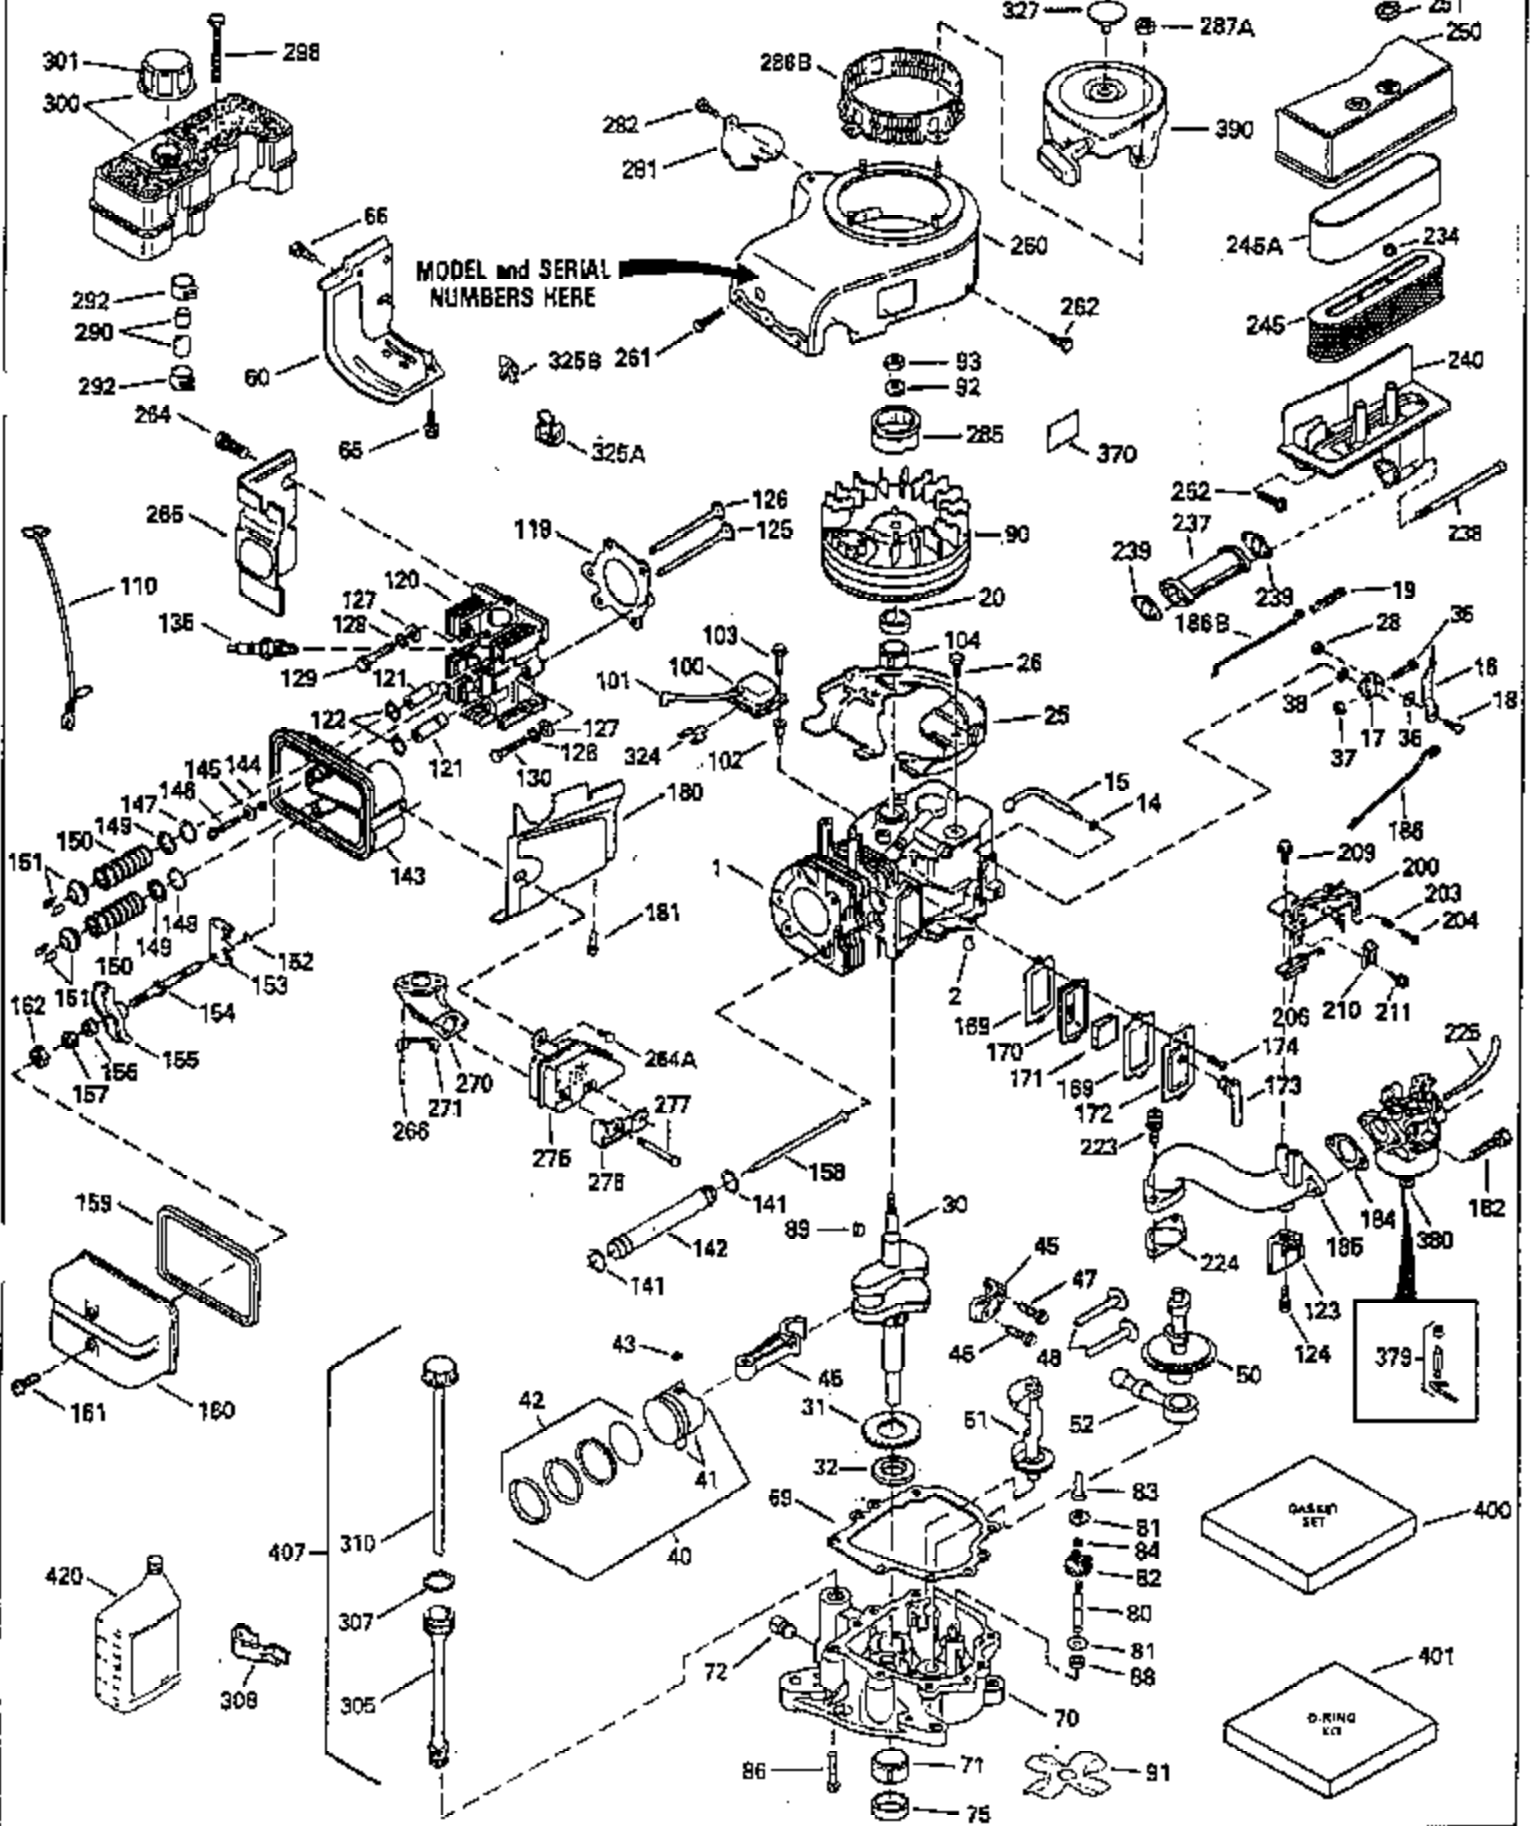

ILLUSTRATION SHOWS TYPICAL PARTS ONLY. ORDER BY PART NUMBER. PARTS NOT LISTED ARE SUPPLIED BY OEM.

Ref #	Part Number	Qty	Description
1	35323	1	Cylinder (Incl. Nos. 2 & 20)
2	27652	2	Dowel Pin
14	28277	1	Flat Washer
15	35324	1	Governor Rod
16	32651	1	Governor Lever
17	29916	1	Governor Lever Clamp
18	650548	1	Screw, Hex Washer Hd., 8-32 x 5/16
19	35203	1	Control Spring
20	35319	1	Oil Seal
25	35326	1	Blower Housing Baffle
26	650561		Screw, Hex Washer Hd. Durlock, 1/4- 20 x 5/8
30	35335	1	Crankshaft
31	35327	1	Counter-Balance Gear
35	29826	1	Governor Lever Screw
36	29918	1	E.T. Lock Washer
37	29216	1	Lock Nut
38	31919	2	Piston Pin Retaining Ring
38	29642	1	Retaining Ring
39	30322	1	Keys Nut & Washer
40	35339	1	Piston, Pin & Ring Set (Std.) (Incl. 41, 42 & 43)
40	35340	1	Piston, Pin & Ring Set (.010" Over- Sized (Incl. Nos. 41,42 & 43)
40	35341	1	Piston, Pin & Ring Set (.020" Over- Sized) (Incl. Nos. 41, 42 & 43)
41	35329	1	Piston & Pin Ass'y. (Std.) (Incl. No. 43)
41	35430	1	Piston & Pin Ass'y. (.010" Oversized) (Incl. No. 43)
41	35431	1	Piston & Pin Ass'y. (.020" Oversized) (Incl. No. 43)
42	34866	1	Ring Set (Std.)
42	34867	1	Ring Set (.010")
42	34868	1	Ring Set (.020")
45	35330	1	Connecting Rod Ass'y.(Incl. Nos. 46 & 47)
46	650908	1	Bolt, Connecting Rod
47	650882	2	Bolt, Connecting Rod
48	35313	2	Lifter Valve
50	35314A	1	Camshaft Ass'y.
51	35315	1	Counter-Balance Weight Ass'y.
52	31356	1	Oil Pump Assembly
60	35301	1	Blower Housing Extension
60	35316	1	Blower Housing Extension
64	30063	1	Torx T-30 Hex Washer Hd. Sems 1/4-20 x 1/2
64	30063	1	Screw, Torx T-30 Hex Washer Hd. 10-24 x 1/2
65	650128	1	Screw, Hex Hd. Sems, 10-24 x 1/2
65	650128	1	Screw, Hex Hd. Sems, 10-24 x 1/2
69	35317	1	* Engine Mounting Flange Gasket
70	35318	1	Engine Mounting Flange (Incl. Nos. 72, 75 & 80)
72	31927	1	Oil Drain Plug
75	35319	1	Oil Seal
80	35320	1	Governor Shaft
81	35479	1	Flat Washer
81	35479	1	Flat Washer
82	35321	1	Governor Weight Ass'y.
83	35322	1	Governor Spool
84	29193	1	Retaining Ring
86	650833	7	Screw, Hex Washer Hd. Powerlok, 1/4-20 x 1-3/16
88	31707A	1	Governor Gear Spacer
89	32589	1	Flywheel Key
90	611091	1	Flywheel