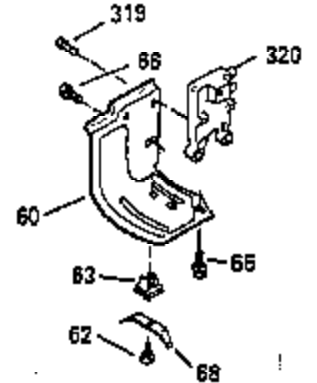

ILLUSTRATION SHOWS TYPICAL PARTS ONLY. ORDER BY PART NUMBER. PARTS NOT LISTED ARE SUPPLIED BY OEM.