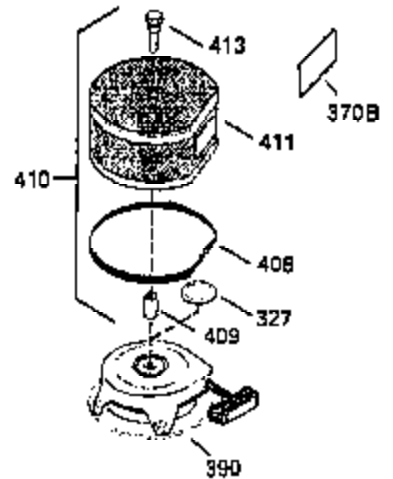

ILLUSTRATION SHOWS TYPICAL PARTS ONLY. ORDER BY PART NUMBER. PARTS NOT LISTED ARE SUPPLIED BY OEM.

OPTIONAL ELECTRIC STARTER MOTOR

OPTIONAL SPARK ARRESTOR

OPTIONAL DEBRIS SCREEN

Ref #	Part Number	Qty	Description
16	35520		Governor Lever
17	29916		Governor Lever Clamp
18	650548		Screw, 8-32 x 5/16"
19	35521		Extension Spring
28	30322		Lock Nut, 10-32
35	29826		Screw, 10-32 x 3/4"
36	29918		Lock Washer
37	29216		Lock Nut, 10-32
38	29642		Retaining Ring
60	35316		Blower Housing Extension
62	650760		Screw, 8-32 x 3/8"
63	28545		Grommet
64	30063		Screw, Torx T-30, 1/4-20"
65	650128		Screw, 10-24 1/2"
66	30063		Screw, Torx T-30, 1/4-20"
68	33356		Ground Terminal
131	30063		Screw, Torx T-30, 1/4-20 x 1/2"
172	28425		Valve Cover
173	35350		Breather Tube
174	650128		Screw, 10-24 x 1/2"
182	650517		Screw, 1/4-20 x 27/32"
186	35522		Governor Link
202	33802		Compression Spring
207	35525		Throttle Link
209A	650902		Screw, 10-32 x 7/16"
210	27793		Conduit Clip
211	28942		Screw, 10-32 x 3/8"
216	35516		R.P.M. Adjusting Lever
239A	34912		* Air Cleaner Gasket To Blower Housing
243	650875		Screw, 10-32 x 5-1/4"
325	27275		Wire Clip
327	34113		Starter Plug
361	30063		Screw, TorxT-30, 1/4-20 x 1/2"
370B	34387		Instruction Decal
380	632469		Carburetor (Incl. 184)