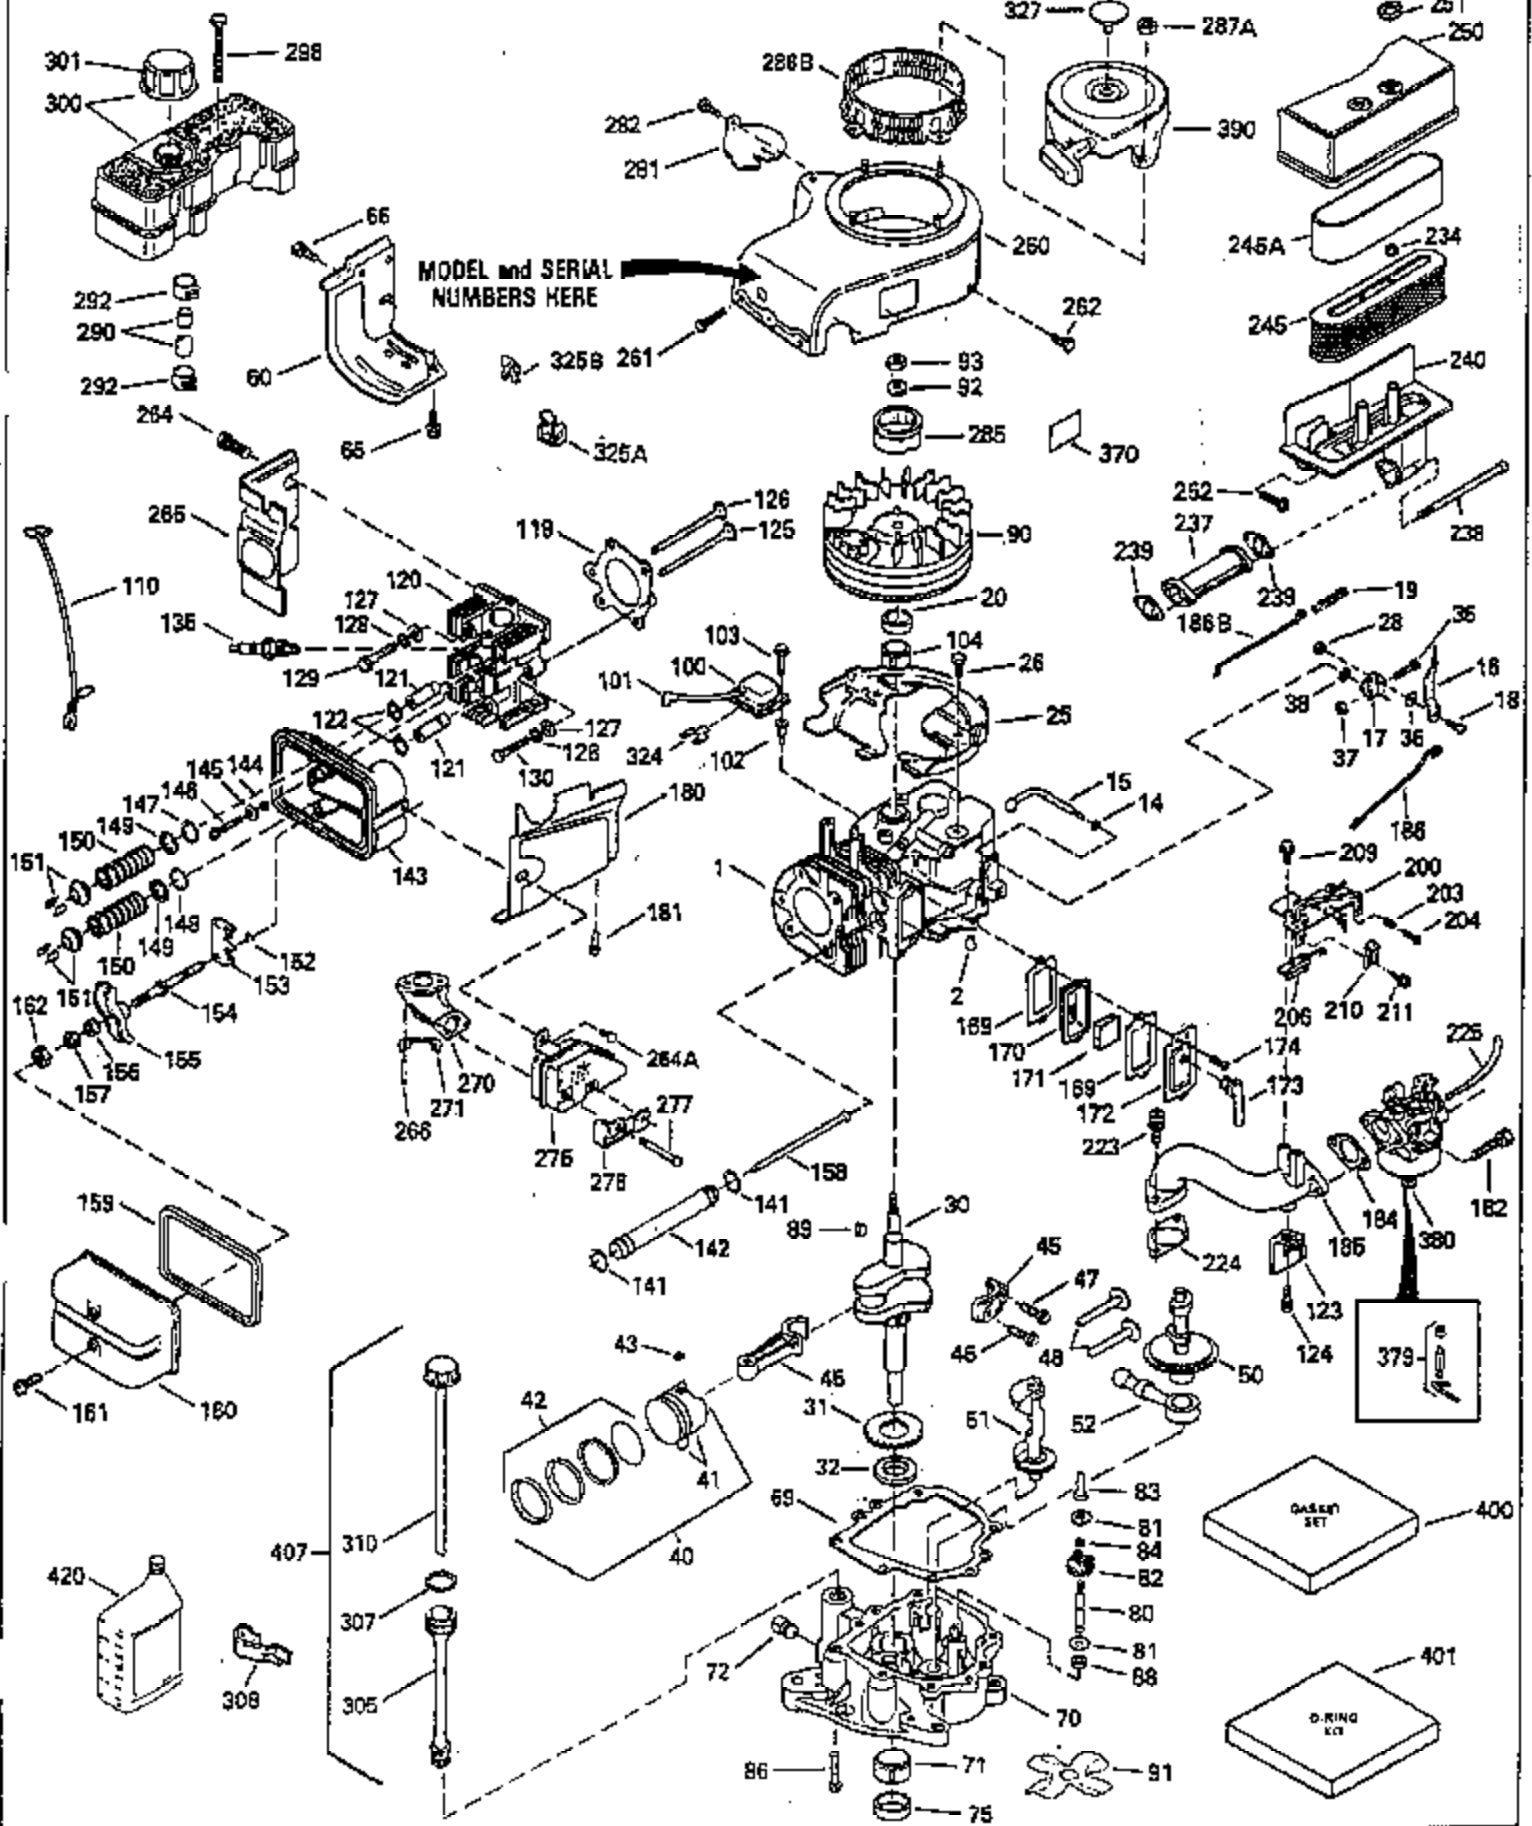

ILLUSTRATION SHOWS TYPICAL PARTS ONLY. ORDER BY PART NUMBER. PARTS NOT LISTED ARE SUPPLIED BY OEM.

Engine Parts List #1

Ref #	Part Number	Qty	Description
1	35323A		Cylinder (Incl. 2 & 20)
2	27652		Dowel Pin
14	28277		Washer
15	35324		Governor Rod
16	35520		Governor Lever
17	29916		Governor Lever Clamp
18	650548		Screw, 8-32 x 5/16"
19	35521		Extension Spring
20	35319		Oil Seal
25	35326		Blower Housing Baffle
28	30322		Lock Nut, 10-32
30	35336A		Crankshaft
31	35327		Counterbalance Gear
32	35653		Shim Washer (.015") (Use as required)
35	29826		Screw, 10-32 x 3/4"
36	29918		Lock Washer
37	29216		Lock Nut, 10-32
38	29642		Retaining Ring
40	35339A		Piston, Pin & Ring Set (Std.)
40	35340A		Piston, Pin & Ring Set (.010" OS)
40	35341A		Piston, Pin & Ring Set (.020" OS)
41	35329		Piston & Pin Ass'y. (Std.) (Incl. 43)
41	35430		Piston & Pin Ass'y. (.010" OS) (Incl. 43)
41	35431		Piston & Pin Ass'y. (.020" OS) (Incl. 43)
42	34866A		Ring Set (Std.)
42	34867A		Ring Set (.010" OS)
42	35868A		Ring Set (.020" OS)
43	31919		Piston Pin Retaining Ring
45	35330A		Connecting Rod Ass'y. (Incl. 46 & 47)
46	650908		Connecting Rod Bolt
47	650882		Connecting Rod Bolt
48	35313		Valve Lifter
50	35314		Camshaft (MCR)
51	35315A		Counterbalance Weight
52	31356		Oil Pump Ass'y.
60	35316		Blower Housing Extension
64	30063		Screw, Torx T-30, 1/4-20"
65	650128		Screw, 10-24 1/2"
66	30063		Screw, Torx T-30, 1/4-20"
69	35317		* Flange Gasket
70	35318A		Mounting Flange
72	31927		Oil Drain Plug
75	35319		Oil Seal
80	35320		Governor Shaft
81	35479		Washer
82	35321		Governor Gear Ass'y.
83	35322		Governor Spool
84	29193		Retaining Ring
86	650833		Screw, 1/4-20 x 1-3/16"
88	31707A		Spacer (Incl. 81)
89	32589		Flywheel Key
90	611093		Flywheel
92	650880		Lock Washer
93	650881		Flywheel Nut
100	35135		Solid State Ignition
101	610118		Spark Plug Cover
102	650872		Solid State Mounting Stud
103	650814		Screw, Torx T-15, 10-24 x 1"