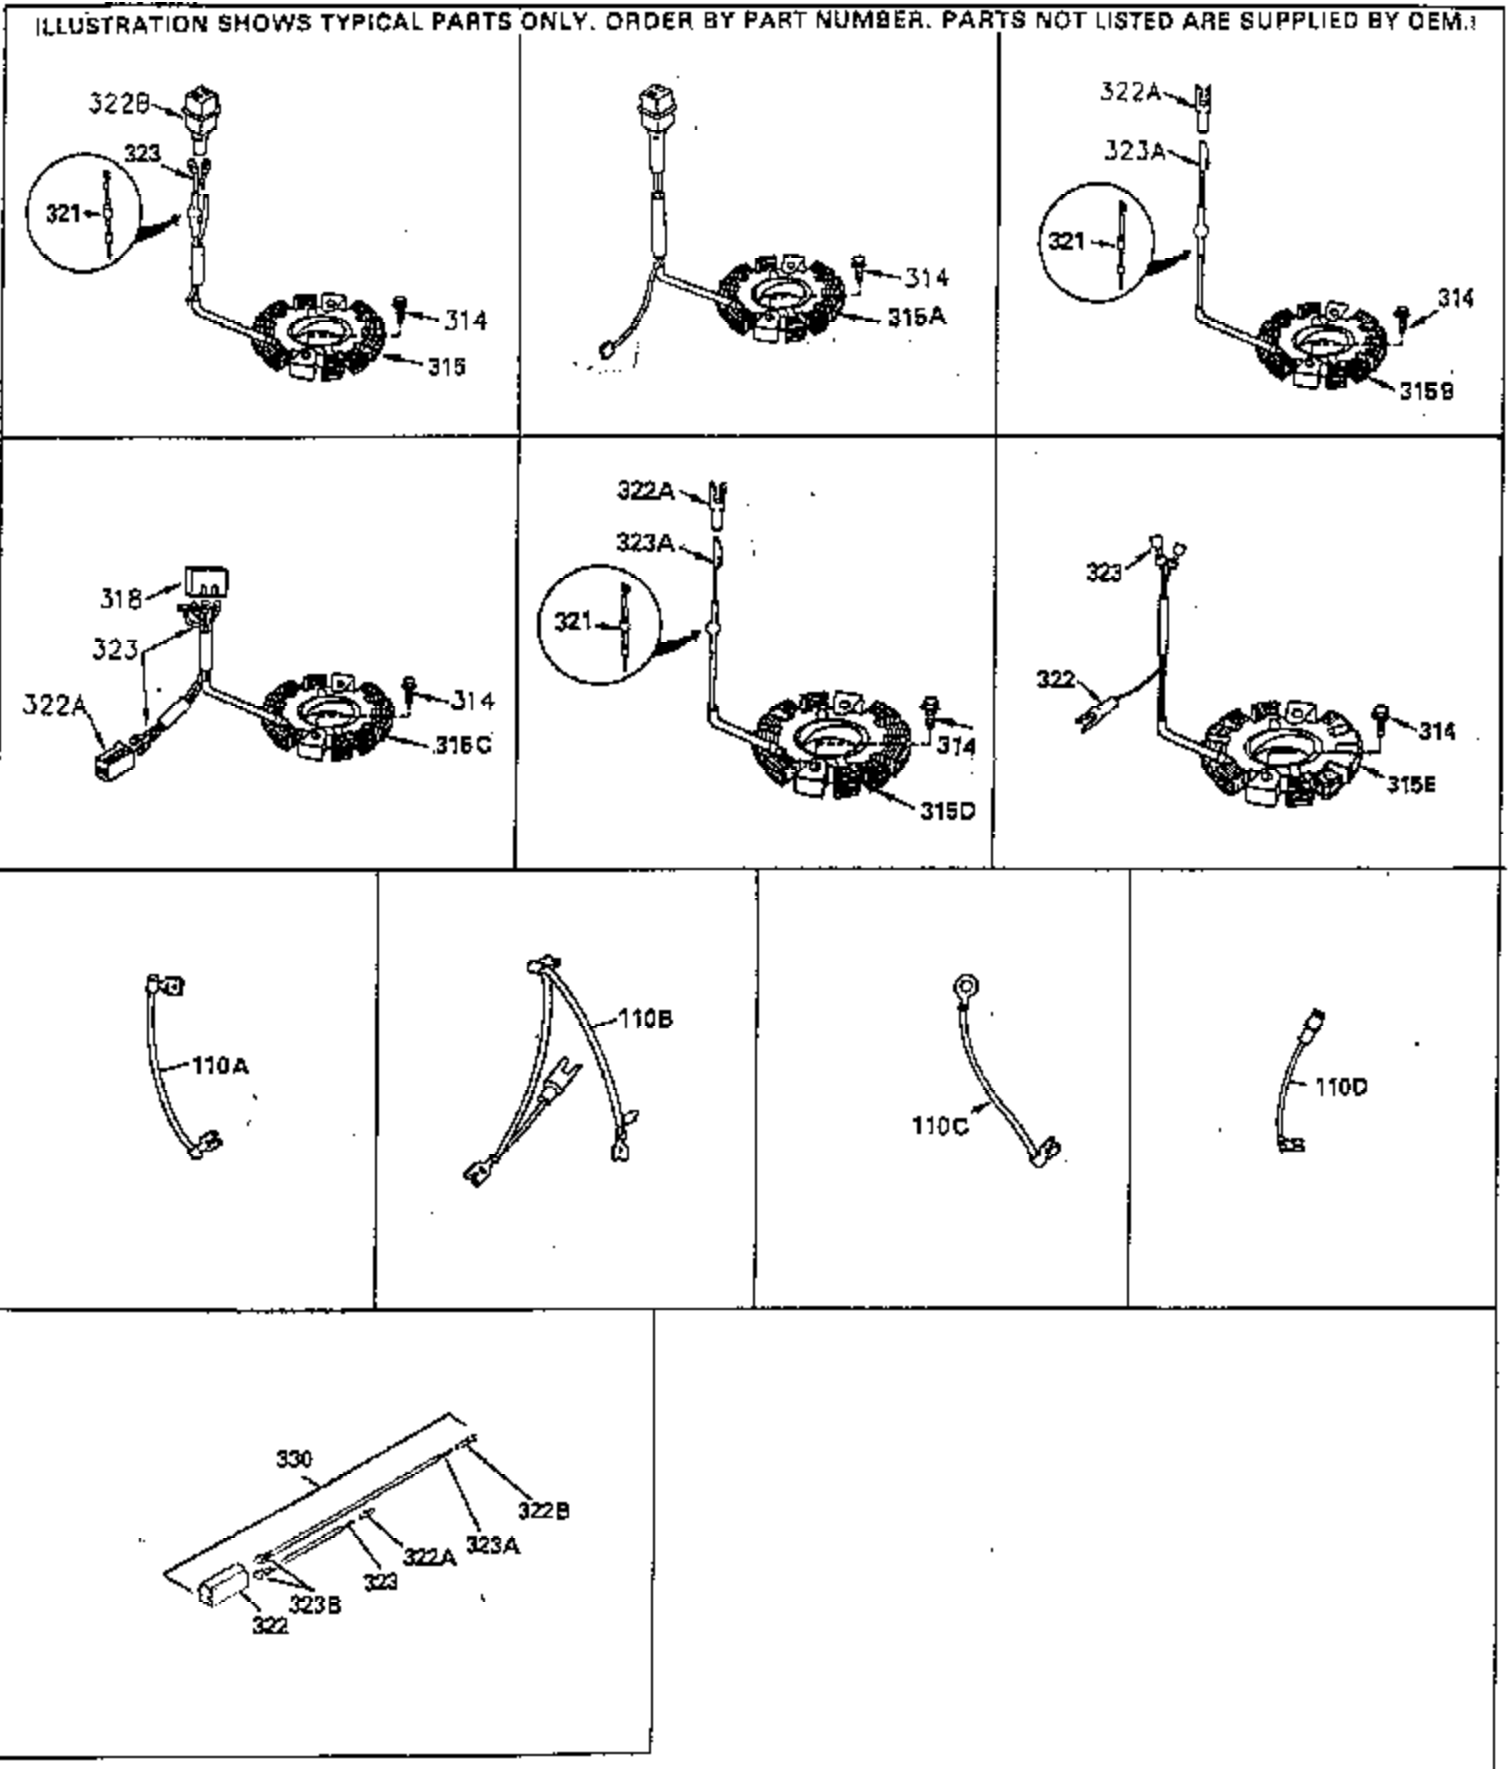

ILLUSTRATION SHOWS TYPICAL PARTS ONLY. ORDER BY PART NUMBER. PARTS NOT LISTED ARE SUPPLIED BY OEM.

Ref #	Part Number	Qty	Description
64	30063		Screw, Torx T-30, 1/4-20"
131	30063		Screw, Torx T-30, 1/4-20 x 1/2"
239A	34912		* Air Cleaner Gasket To Blower Housing
243	650875		Screw, 10-32 x 5-1/4"
314	650873		Screw, 1/4-20 x 3/4"
315	611113		Alternator Coil (3Amp D.C.) (Incl.321 ,322&323)
321	611161		Diode
322	610921		Connector Body
323	610922		Terminal
325	27275		Wire Clip