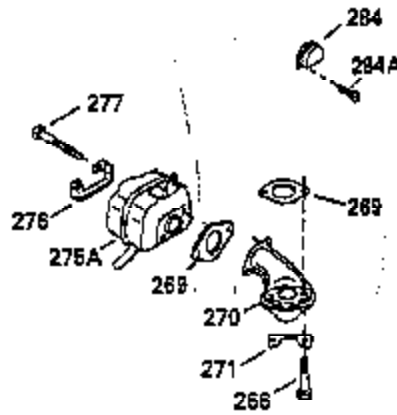

ILLUSTRATION SHOWS TYPICAL PARTS ONLY. ORDER BY PART NUMBER. PARTS NOT LISTED ARE SUPPLIED BY OEM.