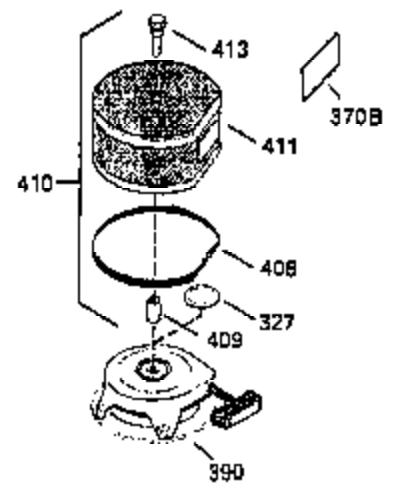

ILLUSTRATION SHOWS TYPICAL PARTS ONLY. ORDER BY PART NUMBER. PARTS NOT LISTED ARE SUPPLIED BY OEM.

Ref #	Part Number	Qty	Description
39	30322	1	Keys Nut & Washer
64	30063	1	Torx T-30 Hex Washer Hd. Sems 1/4-20 x 1/2
64	30063	1	Screw, Torx T-30 Hex Washer Hd. 10-24 x 1/2
240A	34909	1	Body Air Cleaner (Black)
243	650875	2	Screw, Fil. Hd. Sems, 10-32 x 5 1/4
245	34910	1	Air Cleaner Filter
246	35108	1	Air Cleaner Filter
262	29747B	2	Screw, Hex Hd. Sems, 5/16-24 x 21/32
286	35411	1	Starter Screen
290	29774	1	Fuel Line (5.50")
292	26460	1	Fuel Line Clamp
296	34279B	1	Fuel Filter
308A	35437	1	Fill Tube Clip
325	27275	1	Wire Clip
327	34113	1	Starter Plug
380	632469	1	Carburetor

ILLUSTRATION SHOWS TYPICAL PARTS ONLY. ORDER BY PART NUMBER. PARTS NOT LISTED ARE SUPPLIED BY OEM.

OPTIONAL ELECTRIC STARTER MOTOR

OPTIONAL SPARK ARRESTOR

OPTIONAL DEBRIS SCREEN

Ref #	Part Number	Qty	Description
16	35520	1	Governor Lever
17	29916	1	Governor Lever Clamp
18	650548	1	Screw, Hex Washer Hd., 8-32 x 5/16
19	35521	1	Extension Spring
35	29826	1	Governor Lever Screw
36	29918	1	E.T. Lock Washer
37	29216	1	Lock Nut
38	31919	2	Piston Pin Retaining Ring
38	29642	1	Retaining Ring
39	30322	1	Keys Nut & Washer
60	35316	1	Blower Housing Extension
62	650760	1	Screw, 8-32 x 3/8"
63	28545	1	Grommet
64	30063	1	Torx T-30 Hex Washer Hd. Sems 1/4-20 x 1/2
64	30063	1	Screw, Torx T-30 Hex Washer Hd. 10-24 x 1/2
65	650128	1	Screw, Hex Hd. Sems, 10-24 x 1/2
65	650128	1	Screw, Hex Hd. Sems, 10-24 x 1/2
68	33356	1	Ground Terminal
172	28425	1	Cover Valve Spring Box
173	35350	1	Breather Tube
174	650128	2	Screw, Hex Hd. Sems, 10-24 x 1/2
182	650517	2	Screw, Hex., Sems, 1/4-20 x 13/16
186	35523	1	Governor Link
207	35525	1	Throttle Link
210	27793	1	Conduit Clip
211	28942	1	Screw, 10-32 x 3/8"
243	650875	2	Screw, Fil. Hd. Sems, 10-32 x 5 1/4
246	35108	1	Air Cleaner Filter
325	27275	1	Wire Clip
327	34113	1	Starter Plug
348	35426	1	Remote Choke Bracket
349	650767	2	Screw, 8-32 x 27/64"
380	632469	1	Carburetor