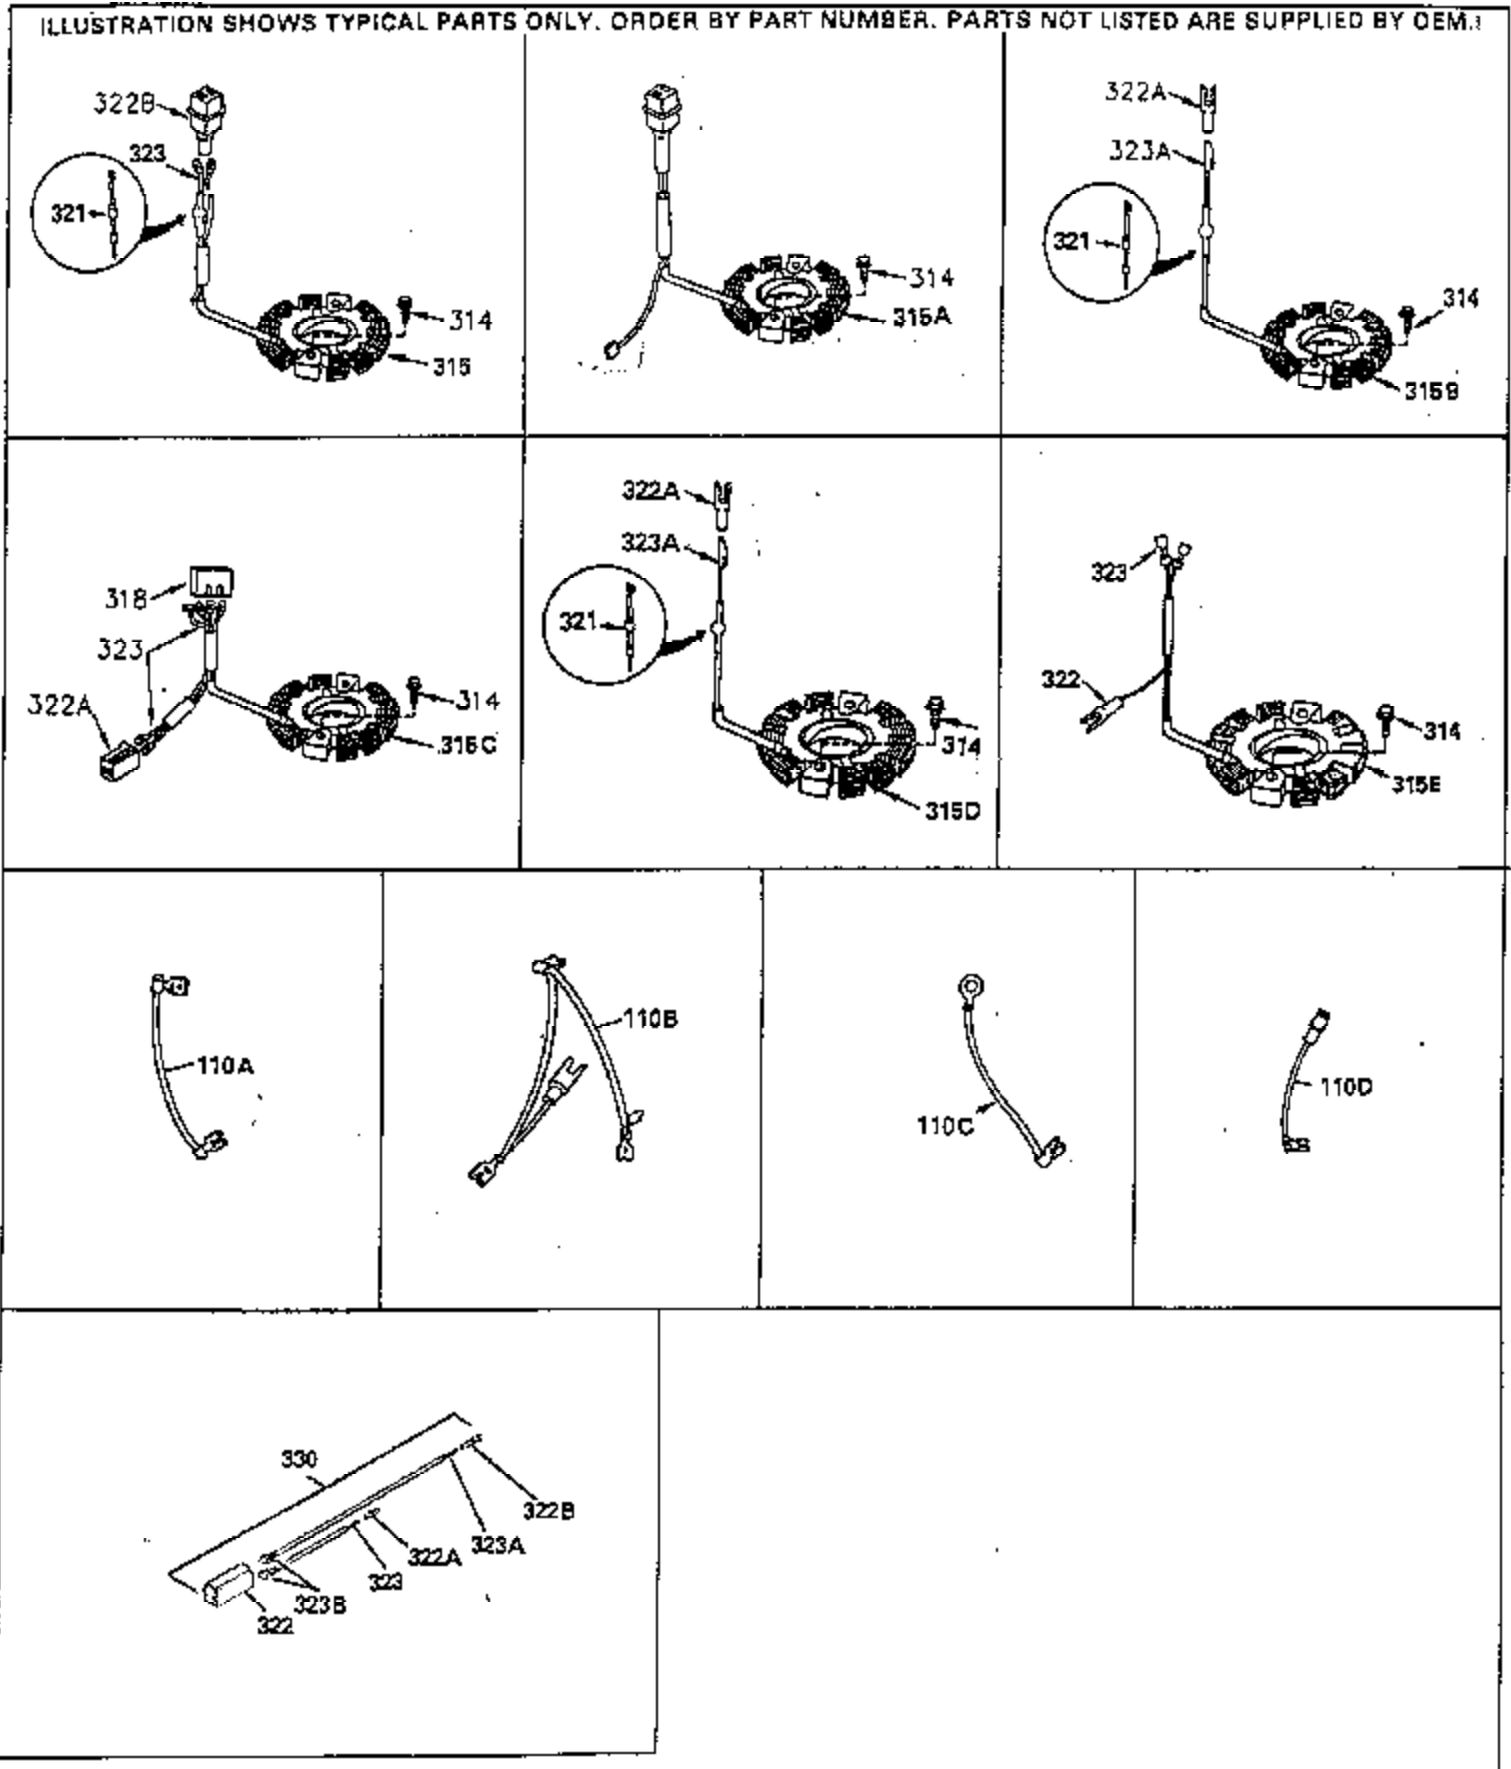

ILLUSTRATION SHOWS TYPICAL PARTS ONLY. ORDER BY PART NUMBER. PARTS NOT LISTED ARE SUPPLIED BY OEM.

Ref #	Part Number	Qty	Description
39	30322	1	Keeps Nut & Washer
64	30063	1	Torx T-30 Hex Washer Hd. Sems 1/4-20 x 1/2
64	30063	1	Screw, Torx T-30 Hex Washer Hd. 10-24 x 1/2
243	650875	2	Screw, Fil. Hd. Sems, 10-32 x 5 1/4
246	35108	1	Air Cleaner Filter
314	650873	2	Screw, 1/4-20 x 3/4"
315	611113	1	Alternator Coil (3Amp D.C.)(Incl. 321 ,322& 323)
321	611161	1	Diode
322	610921	1	Connector Body
323	610922	1	Terminal
325	27275	1	Wire Clip