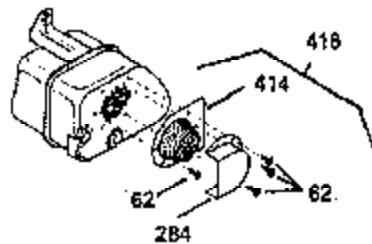

ILLUSTRATION SHOWS TYPICAL PARTS ONLY. ORDER BY PART NUMBER. PARTS NOT LISTED ARE SUPPLIED BY OEM.

Ref #	Part Number	Qty	Description
39	30322	1	Keys Nut & Washer
64	30063	1	Torx T-30 Hex Washer Hd. Sems 1/4-20 x 1/2
64	30063	1	Screw, Torx T-30 Hex Washer Hd. 10-24 x 1/2
240A	34909	1	Body Air Cleaner (Black)
243	650875	2	Screw, Fil. Hd. Sems, 10-32 x 5 1/4
245	34910	1	Air Cleaner Filter
246	35108	1	Air Cleaner Filter
262	29747B	2	Screw, Hex Hd. Sems, 5/16-24 x 21/32
286	35411	1	Starter Screen
290	29774	1	Fuel Line (5.50")
292	26460	1	Fuel Line Clamp
296	34279B	1	Fuel Filter
308A	35437	1	Fill Tube Clip
325	27275	1	Wire Clip
327	34113	1	Starter Plug
380	632469	1	Carburetor

ILLUSTRATION SHOWS TYPICAL PARTS ONLY. ORDER BY PART NUMBER. PARTS NOT LISTED ARE SUPPLIED BY OEM.

OPTIONAL ELECTRIC STARTER MOTOR

OPTIONAL SPARK ARRESTOR

OPTIONAL DEBRIS SCREEN

Ref #	Part Number	Qty	Description
16	35520	1	Governor Lever
17	29916	1	Governor Lever Clamp
18	650548	1	Screw, Hex Washer Hd., 8-32 x 5/16
19	35521	1	Extension Spring
35	29826	1	Governor Lever Screw
36	29918	1	E.T. Lock Washer
37	29216	1	Lock Nut
38	31919	2	Piston Pin Retaining Ring
38	29642	1	Retaining Ring
39	30322	1	Keys Nut & Washer
60	35316	1	Blower Housing Extension
62	650760	1	Screw, 8-32 x 3/8"
63	28545	1	Grommet
64	30063	1	Torx T-30 Hex Washer Hd. Sems 1/4-20 x 1/2
64	30063	1	Screw, Torx T-30 Hex Washer Hd. 10-24 x 1/2
65	650128	1	Screw, Hex Hd. Sems, 10-24 x 1/2
65	650128	1	Screw, Hex Hd. Sems, 10-24 x 1/2
68	33356	1	Ground Terminal
172	28425	1	Cover Valve Spring Box
173	35350	1	Breather Tube
174	650128	2	Screw, Hex Hd. Sems, 10-24 x 1/2
182	650517	2	Screw, Hex., Sems, 1/4-20 x 13/16
186	35523	1	Governor Link
207	35525	1	Throttle Link
210	27793	1	Conduit Clip
211	28942	1	Screw, 10-32 x 3/8"
243	650875	2	Screw, Fil. Hd. Sems, 10-32 x 5 1/4
246	35108	1	Air Cleaner Filter
325	27275	1	Wire Clip
327	34113	1	Starter Plug
348	35426	1	Remote Choke Bracket
349	650767	2	Screw, 8-32 x 27/64"
380	632469	1	Carburetor