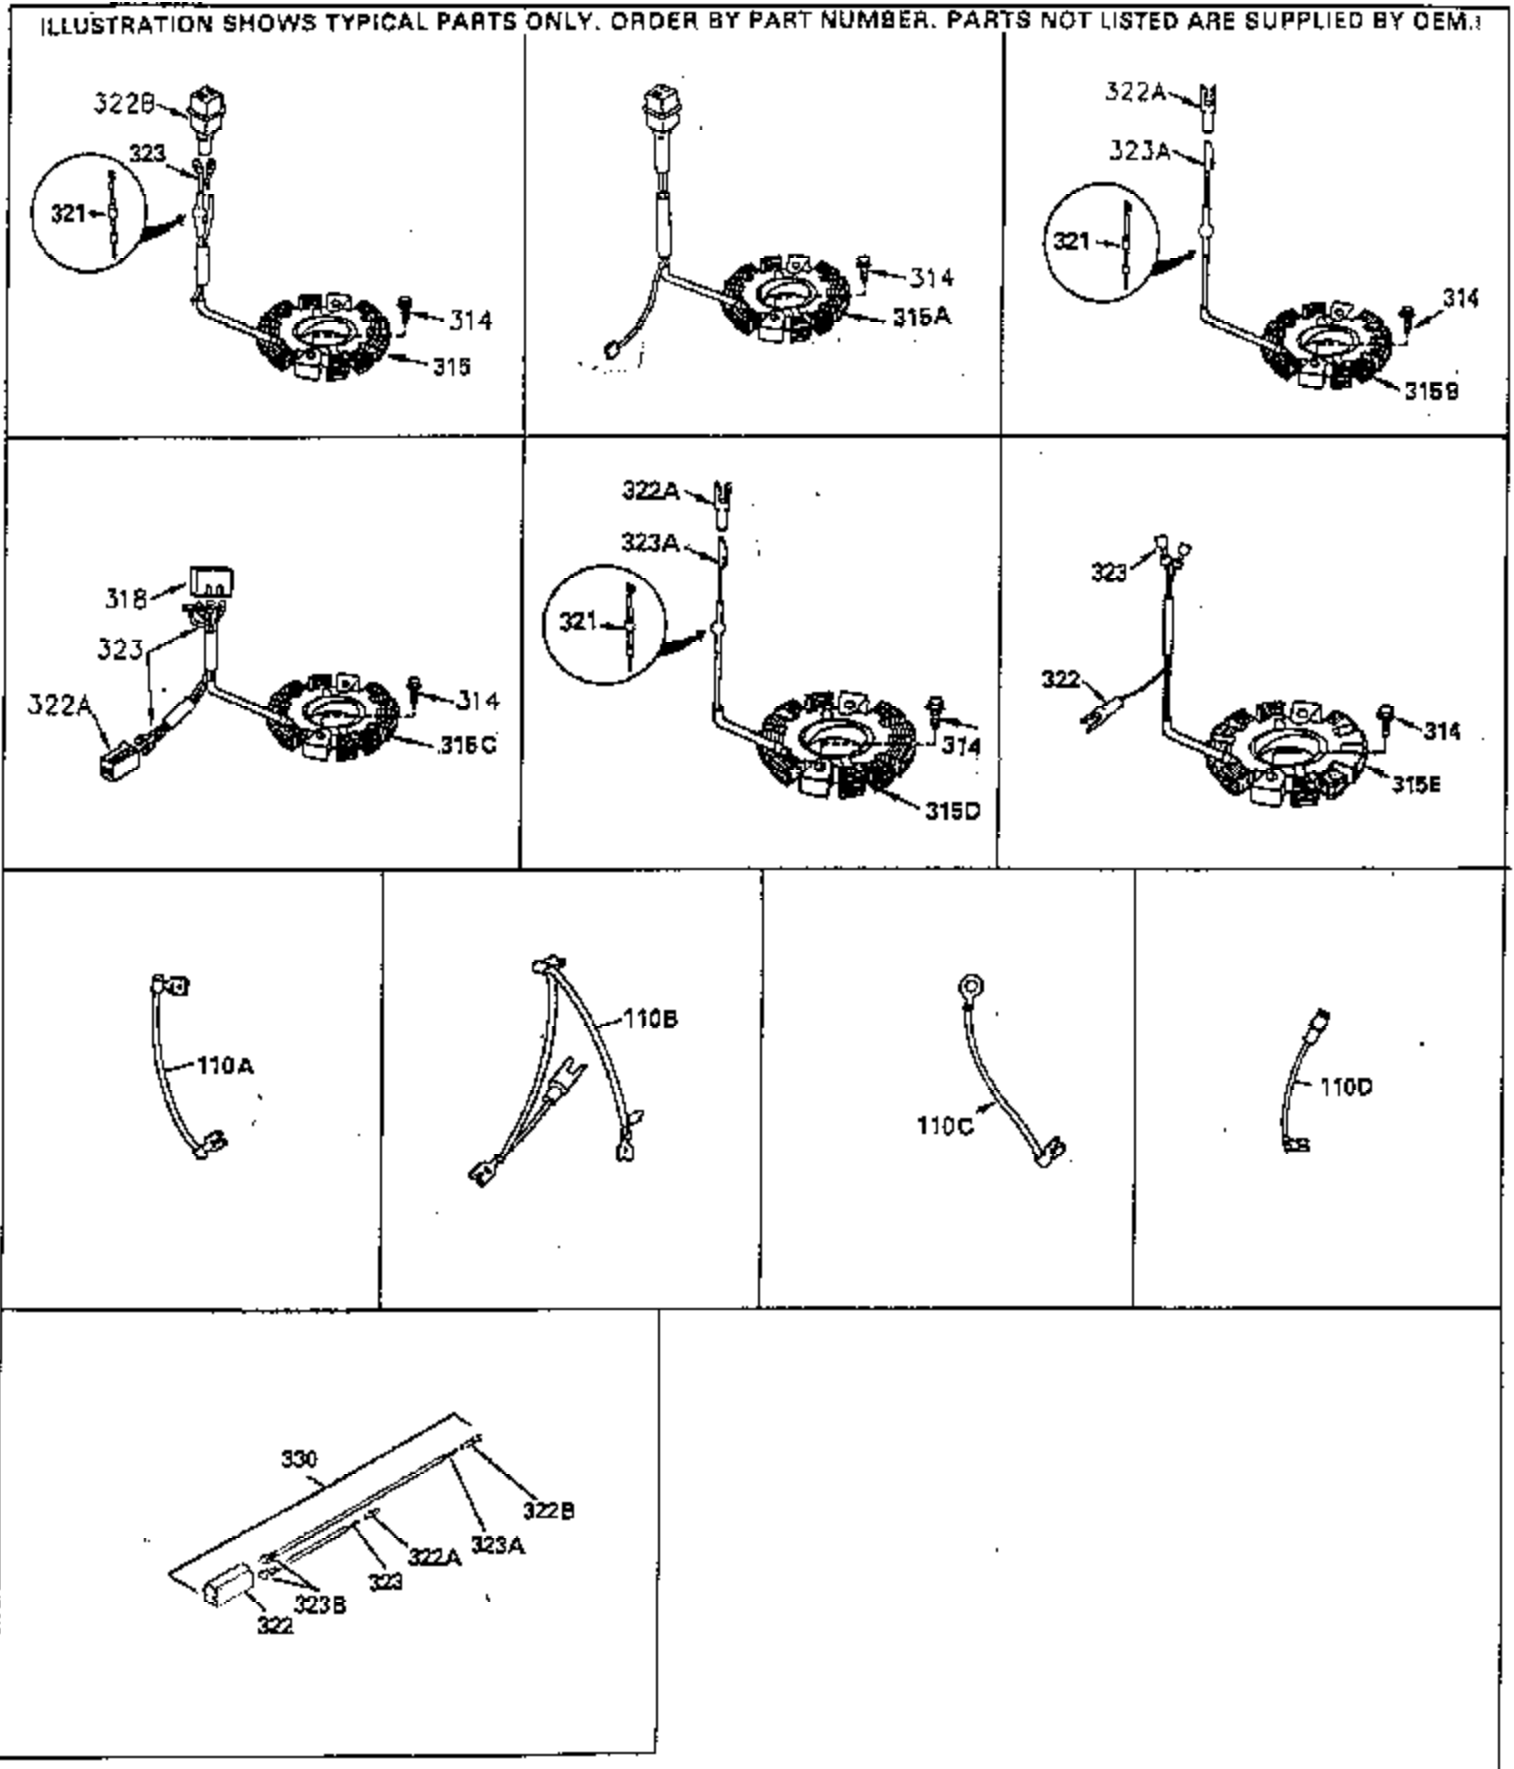

ILLUSTRATION SHOWS TYPICAL PARTS ONLY. ORDER BY PART NUMBER. PARTS NOT LISTED ARE SUPPLIED BY OEM.

Ref #	Part Number	Qty	Description
39	30322	1	Keys Nut & Washer
64	30063	1	Torx T-30 Hex Washer Hd. Sems 1/4-20 x 1/2
64	30063	1	Screw, Torx T-30 Hex Washer Hd. 10-24 x 1/2
243	650875	2	Screw, Fil. Hd. Sems, 10-32 x 5 1/4
246	35108	1	Air Cleaner Filter
314	650873	2	Screw, 1/4-30 x 3/4"
315	611113	1	Alternator Coil (3Amp D.C.)(Incl. 321 ,322& 323)
321	611161	1	Diode
322	610921	1	Connector Body
323	610922	1	Terminal
325	27275	1	Wire Clip