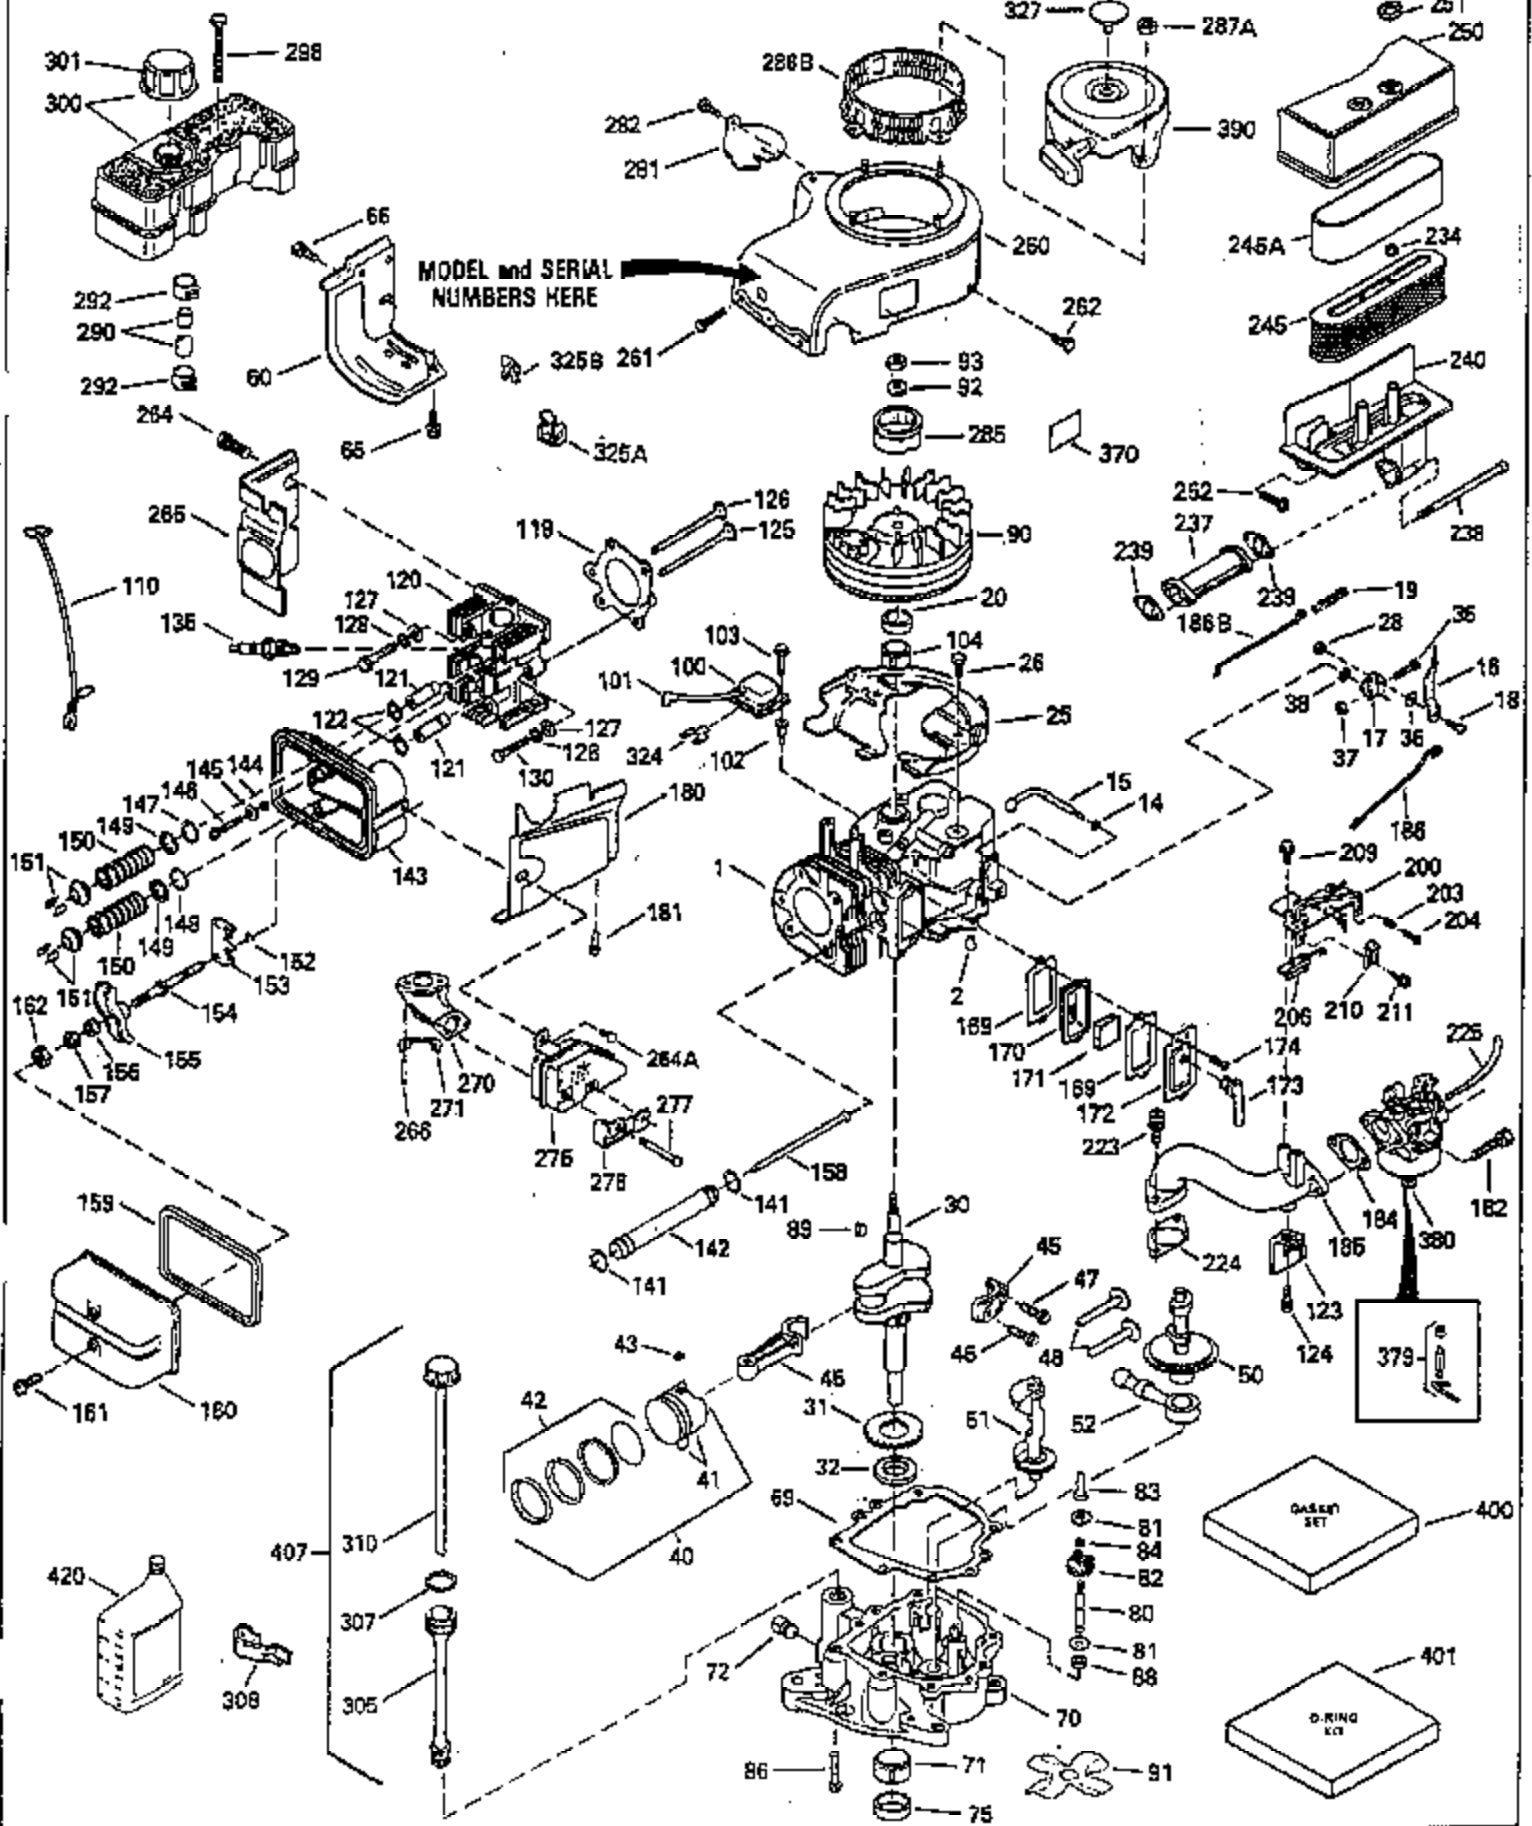

ILLUSTRATION SHOWS TYPICAL PARTS ONLY. ORDER BY PART NUMBER. PARTS NOT LISTED ARE SUPPLIED BY OEM.

Engine Parts List #1

Ref #	Part Number	Qty	Description
1	35323A		Cylinder (Incl. 2 & 20)
2	27652		Dowel Pin
14	28277		Washer
15	35324		Governor Rod
16	35520		Governor Lever
17	29916		Governor Lever Clamp
18	650548		Screw, 8-32 x 5/16"
19	35203		Extension Spring
20	35319		Oil Seal
25	35326		Blower Housing Baffle
28	30322		Lock Nut, 10-32
30	35336A		Crankshaft
31	35327		Counterbalance Gear
32	35653		Shim Washer (.015") (Use as required)
35	29826		Screw, 10-32 x 3/4"
36	29918		Lock Washer
37	29216		Lock Nut, 10-32
38	29642		Retaining Ring
40	35339A		Piston, Pin & Ring Set (Std.)
40	35340A		Piston, Pin & Ring Set (.010" OS)
40	35341A		Piston, Pin & Ring Set (.020" OS)
41	35329		Piston & Pin Ass'y. (Std.) (Incl. 43)
41	35430		Piston & Pin Ass'y. (.010" OS) (Incl. 43)
41	35431		Piston & Pin Ass'y. (.020" OS) (Incl. 43)
42	34866A		Ring Set (Std.)
42	34867A		Ring Set (.010" OS)
42	35868A		Ring Set (.020" OS)
43	31919		Piston Pin Retaining Ring
45	35330A		Connecting Rod Ass'y. (Incl. 46 & 47)
46	650908		Connecting Rod Bolt
47	650882		Connecting Rod Bolt
48	35313		Valve Lifter
50	35314		Camshaft (MCR)
51	35315A		Counterbalance Weight
52	31356		Oil Pump Ass'y.
60	35316		Blower Housing Extension
64	30063		Screw, Torx T-30, 1/4-20"
65	650128		Screw, 10-24 1/2"
66	30063		Screw, Torx T-30, 1/4-20"
69	35317		* Flange Gasket
70	35318A		Mounting Flange
72	31927		Oil Drain Plug
75	35319		Oil Seal
80	35320		Governor Shaft
81	35479		Washer
82	35321		Governor Gear Ass'y.
83	35322		Governor Spool
84	29193		Retaining Ring
86	650833		Screw, 1/4-20 x 1-3/16"
88	31707A		Spacer (Incl. 81)
89	32589		Flywheel Key
90	611094		Flywheel
92	650880		Lock Washer
93	650881		Flywheel Nut
100	35135		Solid State Ignition
101	610118		Spark Plug Cover
102	650872		Solid State Mounting Stud
103	650814		Screw, Torx T-15, 10-24 x 1"