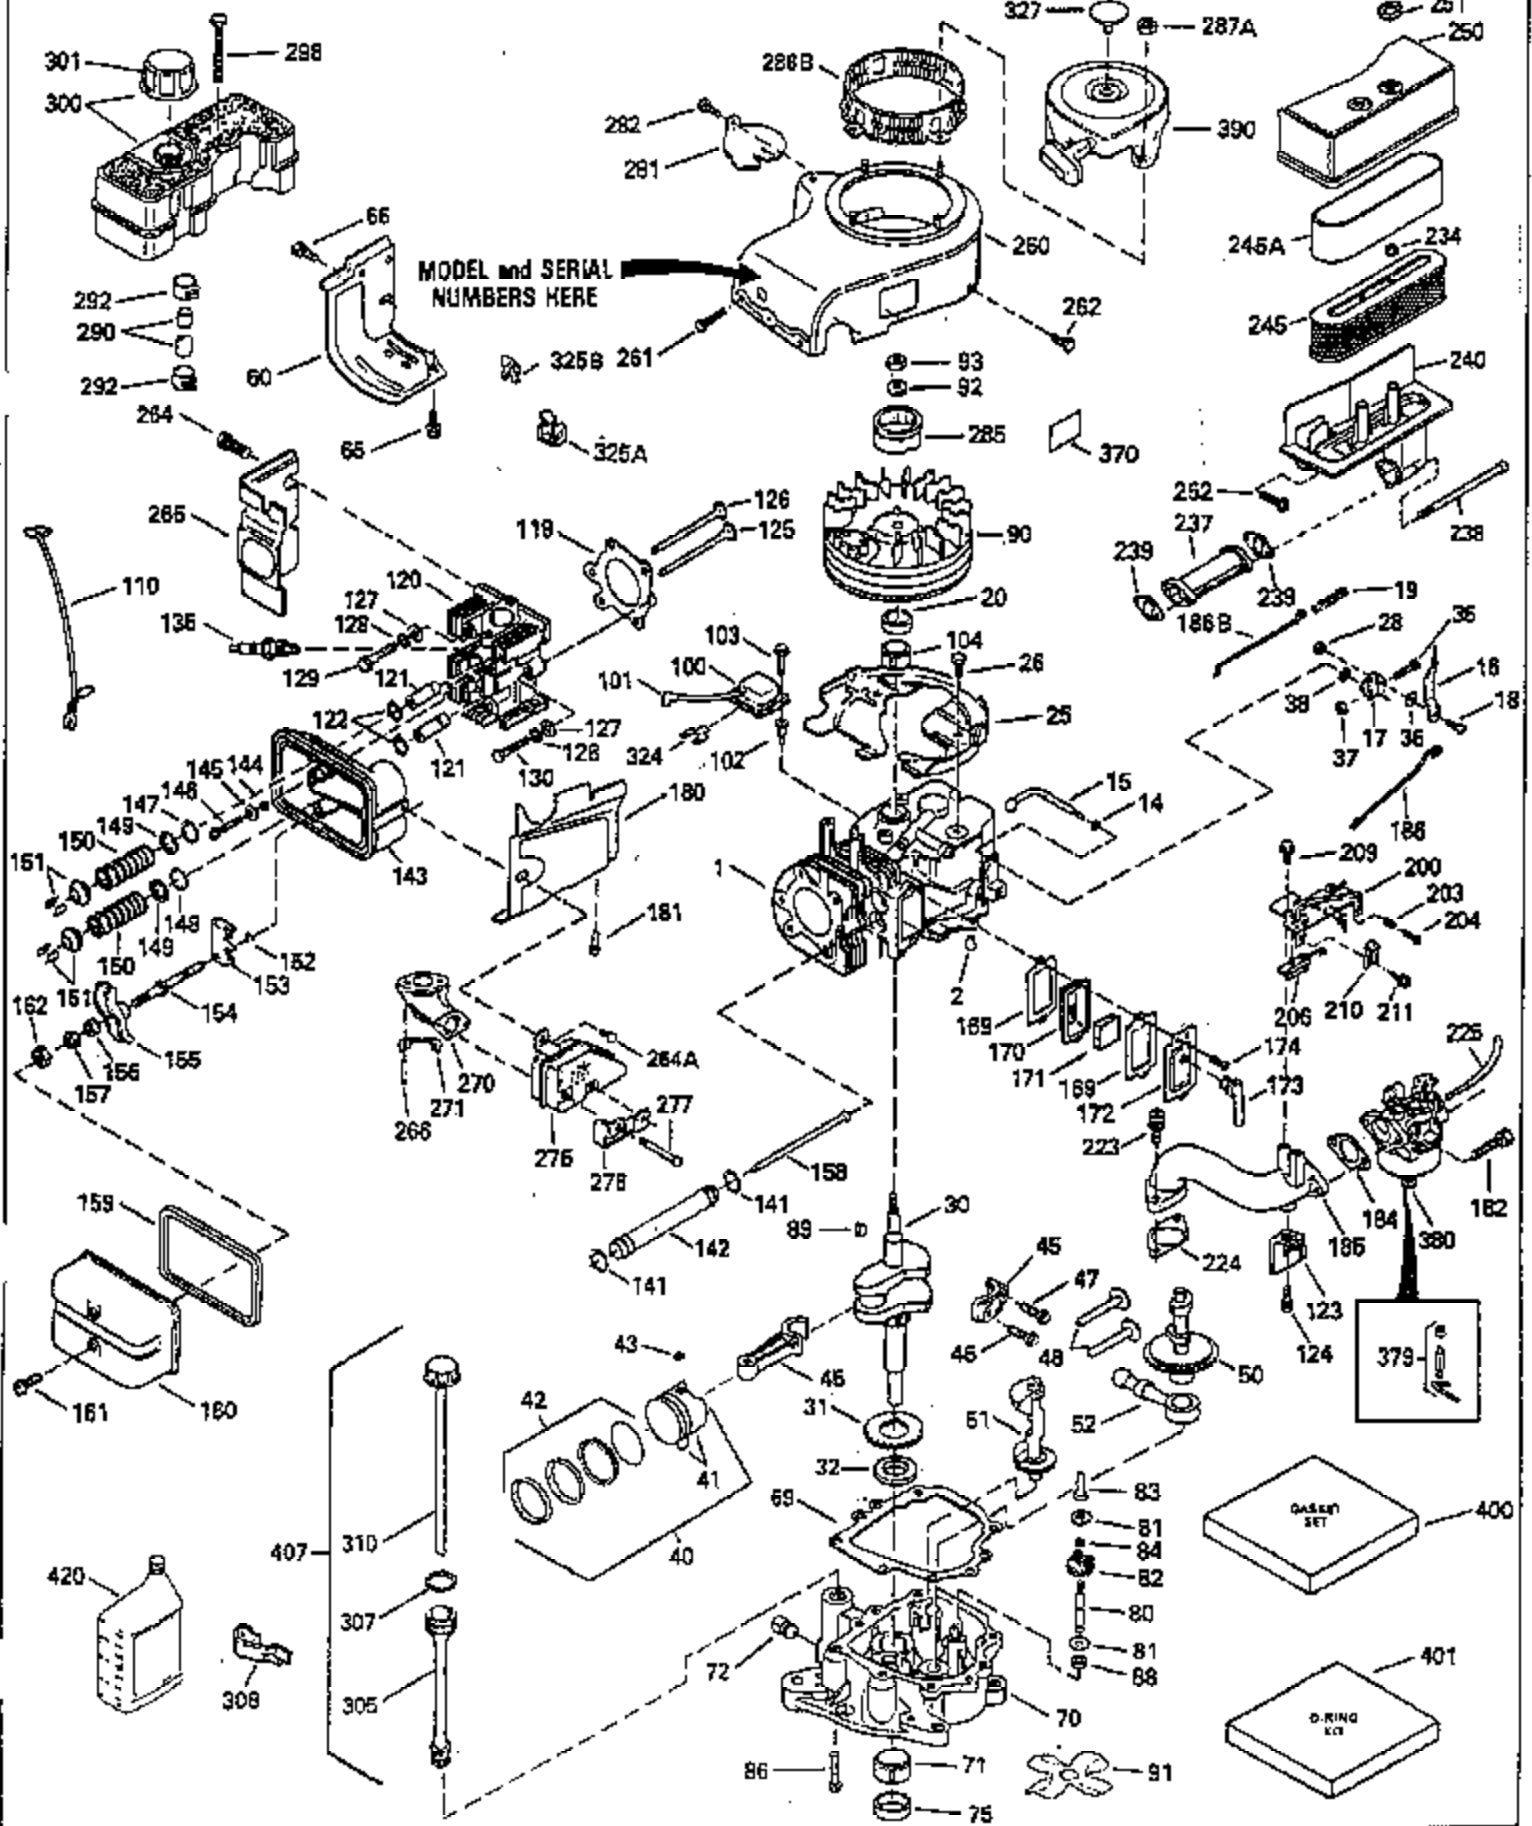

## Engine Parts List #1

Ref #	Part Number	Qty	Description
1	35323A		Cylinder (Incl. 2 & 20)
2	27652		Dowel Pin
14	28277		Washer
15	35324		Governor Rod
16	32651		Governor Lever
17	29916		Governor Lever Clamp
18	650548		Screw, 8-32 x 5/16"
19	35203		Extension Spring
20	35319		Oil Seal
25	35326		Blower Housing Baffle
28	30322		Lock Nut, 10-32
30	35336		Crankshaft
31	35327		Counterbalance Gear
32	35653		Shim Washer (.015") (Use as required)
35	29826		Screw, 10-32 x 3/4"
36	29918		Lock Washer
37	29216		Lock Nut, 10-32
38	29642		Retaining Ring
40	35339A		Piston, Pin & Ring Set (Std.)
40	35340A		Piston, Pin & Ring Set (.010" OS)
40	35341A		Piston, Pin & Ring Set (.020" OS)
41	35329		Piston & Pin Ass'y. (Std.) (Incl. 43)
41	35430		Piston & Pin Ass'y. (.010" OS) (Incl. 43)
41	35431		Piston & Pin Ass'y. (.020" OS) (Incl. 43)
42	34866A		Ring Set (Std.)
42	34867A		Ring Set (.010" OS)
42	35868A		Ring Set (.020" OS)
43	31919		Piston Pin Retaining Ring
45	35330A		Connecting Rod Ass'y. (Incl. 46 & 47)
46	650908		Connecting Rod Bolt
47	650882		Connecting Rod Bolt
48	35313		Valve Lifter
50	35314		Camshaft (MCR)
51	35315A		Counterbalance Weight
52	31356		Oil Pump Ass'y.
60	35316		Blower Housing Extension
64	30063		Screw, Torx T-30, 1/4-20"
65	650128		Screw, 10-24 1/2"
66	30063		Screw, Torx T-30, 1/4-20"
69	35317		* Flange Gasket
70	35318A		Mounting Flange
72	31927		Oil Drain Plug
75	35319		Oil Seal
80	35320		Governor Shaft
81	35479		Washer
82	35321		Governor Gear Ass'y.
83	35322		Governor Spool
84	29193		Retaining Ring
86	650833		Screw, 1/4-20 x 1-3/16"
88	31707A		Spacer (Incl. 81)
89	32589		Flywheel Key
90	611094		Flywheel
92	650880		Lock Washer
93	650881		Flywheel Nut
100	35135		Solid State Ignition
101	610118		Spark Plug Cover
102	650872		Solid State Mounting Stud
103	650814		Screw, Torx T-15, 10-24 x 1"