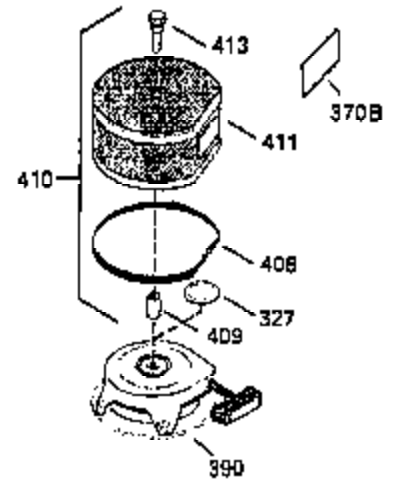

ILLUSTRATION SHOWS TYPICAL PARTS ONLY. ORDER BY PART NUMBER. PARTS NOT LISTED ARE SUPPLIED BY OEM.

**OPTIONAL ELECTRIC STARTER MOTOR**

**OPTIONAL SPARK ARRESTOR**

**OPTIONAL DEBRIS SCREEN**

Ref #	Part Number	Qty	Description
16	32651		Governor Lever
17	29916		Governor Lever Clamp
18	650548		Screw, 8-32 x 5/16"
19	35203		Extension Spring
28	30322		Lock Nut, 10-32
35	29826		Screw, 10-32 x 3/4"
36	29918		Lock Washer
37	29216		Lock Nut, 10-32
38	29642		Retaining Ring
60	35316		Blower Housing Extension
62	650760		Screw, 8-32 x 3/8"
63	28545		Grommet
64	30063		Screw, Torx T-30, 1/4-20"
65	650128		Screw, 10-24 1/2"
66	30063		Screw, Torx T-30, 1/4-20"
68	33356		Ground Terminal
131	30063		Screw, Torx T-30, 1/4-20 x 1/2"
172	28425		Valve Cover
173	35350		Breather Tube
174	650128		Screw, 10-24 x 1/2"
182	650517		Screw, 1/4-20 x 27/32"
186	35302		Governor Link
209A	30200		Screw, 10-24 x 9/16"
210	27793		Conduit Clip
211	28942		Screw, 10-32 x 3/8"
239A	34912		* Air Cleaner Gasket To Blower Housing
243	650875		Screw, 10-32 x 5-1/4"
325	34246		Wire Clip
327	34113		Starter Plug
348	35426		Remote Choke Bracket
349	650767		Screw, 8-32 x 27/64"
361	30063		Screw, TorxT-30, 1/4-20 x 1/2"
380	632413		Carburetor (Incl. 184)
395	33605		Starter Motor (12 Volt)