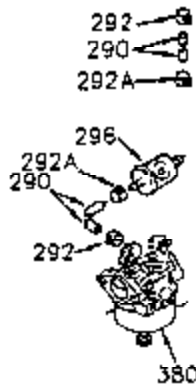

ILLUSTRATION SHOWS TYPICAL PARTS ONLY. ORDER BY PART NUMBER. PARTS NOT LISTED ARE SUPPLIED BY OEM. .

Ref #	Part Number	Qty	Description
64	30063		Screw, Torx T-30, 1/4-20"
131	30063		Screw, Torx T-30, 1/4-20 x 1/2"
239A	34912		* Air Cleaner Gasket To Blower Housing
240A	34909		Air Cleaner Body
243	650875		Screw, 10-32 x 5-1/4"
245	35108		Air Cleaner Filter
245B	34910		Air Cleaner Filter
250A	34911		Air Cleaner Cover
252A	650784		Screw, 10-24 x 11/16"
260B	35338A		Blower Housing
262	29747B		Screw, Torx T-40, 5/16-24 x 21/32"
285A	35411		Starter Screen
287	XXXXX		Pop Rivet (Can Be Purchased Locally)
290	30705		Fuel Line
292	26460		Fuel Line Clamp
296	34279B		Fuel Filter (Incl. 292)
308A	35437		Fill Tube Clip
325	34246		Wire Clip
327	34113		Starter Plug
380	632413		Carburetor (Incl. 184)