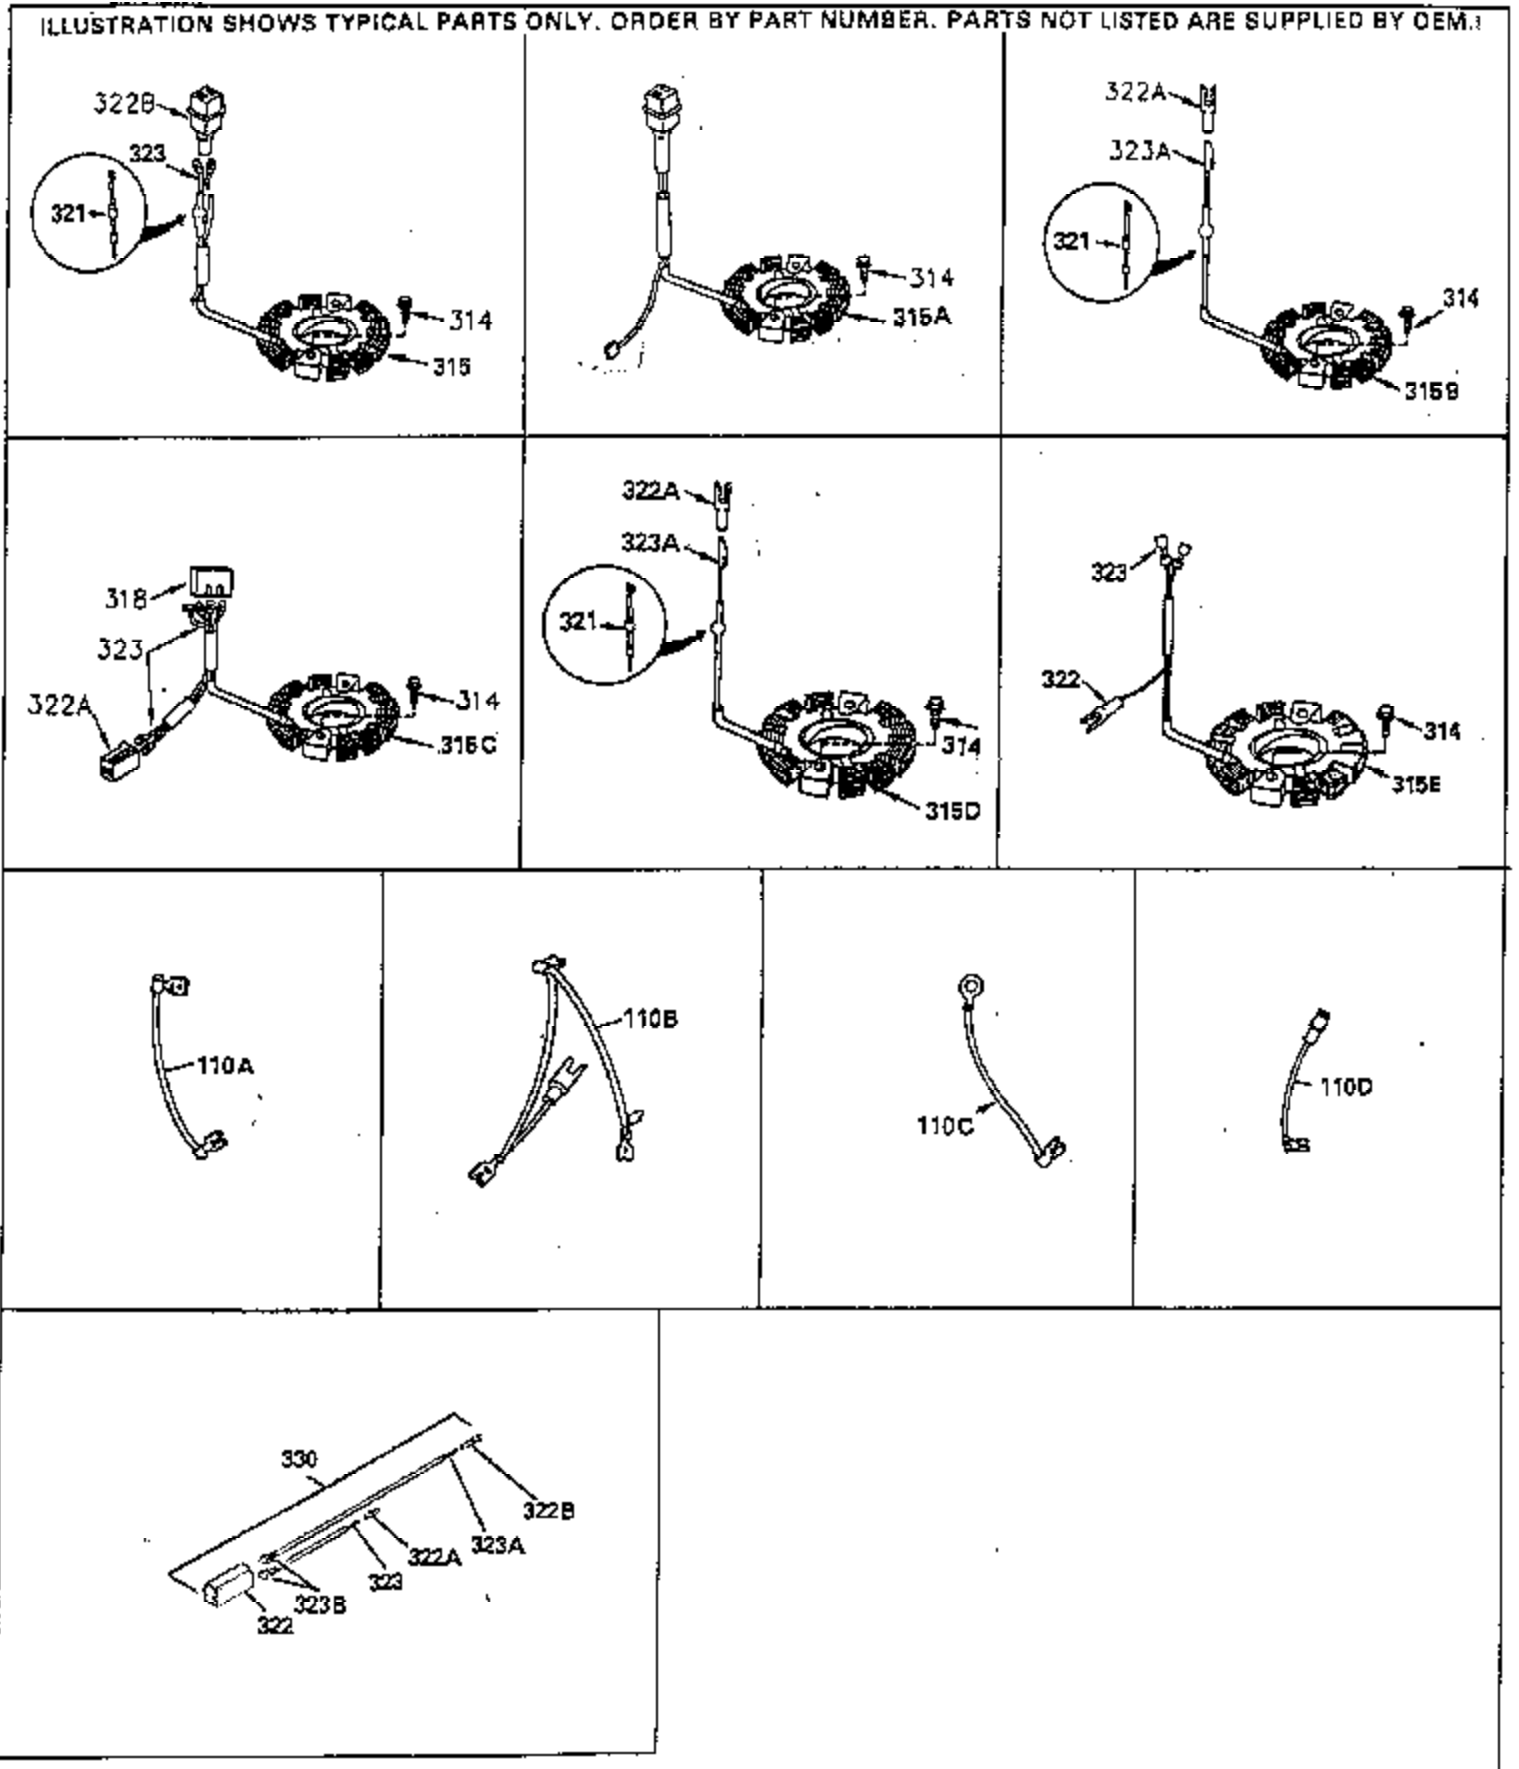

ILLUSTRATION SHOWS TYPICAL PARTS ONLY. ORDER BY PART NUMBER. PARTS NOT LISTED ARE SUPPLIED BY OEM.

Ref #	Part Number	Qty	Description
64	30063		Screw, Torx T-30, 1/4-20"
131	30063		Screw, Torx T-30, 1/4-20 x 1/2"
239A	34912		* Air Cleaner Gasket To Blower Housing
243	650875		Screw, 10-32 x 5-1/4"
314	650873		Screw, 1/4-20 x 3/4"
315	611113		Alternator Coil (3Amp D.C.) (Incl.321 ,322&323)
321	611161		Diode
322	610921		Connector Body
323	610922		Terminal
325	27275		Wire Clip