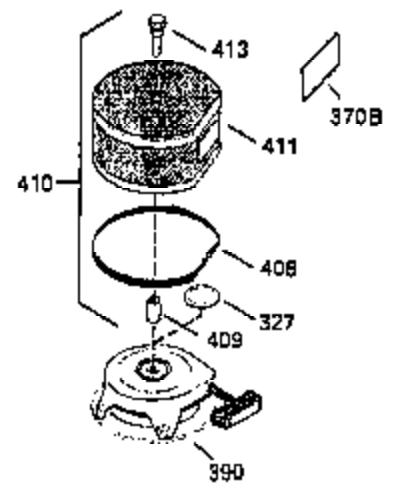

ILLUSTRATION SHOWS TYPICAL PARTS ONLY. ORDER BY PART NUMBER. PARTS NOT LISTED ARE SUPPLIED BY OEM. .

Ref #	Part Number	Qty	Description
64	30063		Screw, Torx T-30, 1/4-20"
131	30063		Screw, Torx T-30, 1/4-20 x 1/2"
239A	34912		* Air Cleaner Gasket To Blower Housing
240A	34909		Air Cleaner Body
243	650875		Screw, 10-32 x 5-1/4"
245B	34910		Air Cleaner Filter
245	35108		Air Cleaner Filter
250A	34911		Air Cleaner Cover
252A	650784		Screw, 10-24 x 11/16"
260B	35338A		Blower Housing
262	29747B		Screw, Torx T-40, 5/16-24 x 21/32"
285A	35411		Starter Screen
287	XXXXX		Pop Rivet (Can Be Purchased Locally)
290	29774		Fuel Line
292	26460		Fuel Line Clamp
296	34279B		Fuel Filter (Incl. 292)
308A	35437		Fill Tube Clip
325	27275		Wire Clip
327	34113		Starter Plug
380	632413		Carburetor (Incl. 184)

ILLUSTRATION SHOWS TYPICAL PARTS ONLY. ORDER BY PART NUMBER. PARTS NOT LISTED ARE SUPPLIED BY OEM.

OPTIONAL ELECTRIC STARTER MOTOR

OPTIONAL SPARK ARRESTOR

OPTIONAL DEBRIS SCREEN

Ref #	Part Number	Qty	Description
16	35520		Governor Lever
17	29916		Governor Lever Clamp
18	650548		Screw, 8-32 x 5/16"
19	35203		Extension Spring
28	30322		Lock Nut, 10-32
35	29826		Screw, 10-32 x 3/4"
36	29918		Lock Washer
37	29216		Lock Nut, 10-32
38	29642		Retaining Ring
60	35316		Blower Housing Extension
64	30063		Screw, Torx T-30, 1/4-20"
65	650128		Screw, 10-24 1/2"
66	30063		Screw, Torx T-30, 1/4-20"
131	30063		Screw, Torx T-30, 1/4-20 x 1/2"
172	28425		Valve Cover
173	35350		Breather Tube
174	650128		Screw, 10-24 x 1/2"
182	650517		Screw, 1/4-20 x 27/32"
186	35522		Governor Link
209A	30200		Screw, 10-24 x 9/16"
210	27793		Conduit Clip
211	28942		Screw, 10-32 x 3/8"
239A	34912		* Air Cleaner Gasket To Blower Housing
243	650875		Screw, 10-32 x 5-1/4"
325	27275		Wire Clip
327	34113		Starter Plug
361	30063		Screw, TorxT-30, 1/4-20 x 1/2"
380	632413		Carburetor (Incl. 184)