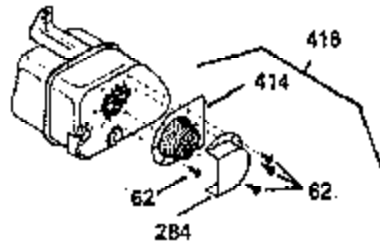

ILLUSTRATION SHOWS TYPICAL PARTS ONLY. ORDER BY PART NUMBER. PARTS NOT LISTED ARE SUPPLIED BY OEM. .

Ref #	Part Number	Qty	Description
39	30322	1	Keeps Nut & Washer
64	30063	1	Torx T-30 Hex Washer Hd. Sems 1/4-20 x 1/2
64	30063	1	Screw, Torx T-30 Hex Washer Hd. 10-24 x 1/2
240A	34909	1	Body Air Cleaner (Black)
243	650875	2	Screw, Fil. Hd. Sems, 10-32 x 5 1/4
245	34910	1	Air Cleaner Filter
246	35108	1	Air Cleaner Filter
262	29747B	2	Screw, Hex Hd. Sems, 5/16-24 x 21/32
290	29774	1	Fuel Line (5.50")
292	26460	1	Fuel Line Clamp
296	34279B	1	Fuel Filter
308A	35437	1	Fill Tube Clip
325	27275	1	Wire Clip
327	34113	1	Starter Plug
380	632427	1	Carburetor

ILLUSTRATION SHOWS TYPICAL PARTS ONLY. ORDER BY PART NUMBER. PARTS NOT LISTED ARE SUPPLIED BY OEM.

OPTIONAL ELECTRIC STARTER MOTOR

OPTIONAL SPARK ARRESTOR

OPTIONAL DEBRIS SCREEN

Ref #	Part Number	Qty	Description
16	32651	1	Governor Lever
17	29916	1	Governor Lever Clamp
18	650548	1	Screw, Hex Washer Hd., 8-32 x 5/16
19	35203	1	Control Spring
35	29826	1	Governor Lever Screw
36	29918	1	E.T. Lock Washer
37	29216	1	Lock Nut
38	31919	2	Piston Pin Retaining Ring
38	29642	1	Retaining Ring
39	30322	1	Keys Nut & Washer
60	35316	1	Blower Housing Extension
62	650760	1	Screw, 8-32 x 3/8"
63	28545	1	Grommet
64	30063	1	Torx T-30 Hex Washer Hd. Sems 1/4-20 x 1/2
64	30063	1	Screw, Torx T-30 Hex Washer Hd. 10-24 x 1/2
65	650128	1	Screw, Hex Hd. Sems, 10-24 x 1/2
65	650128	1	Screw, Hex Hd. Sems, 10-24 x 1/2
68	33356	1	Ground Terminal
172	28425	1	Cover Valve Spring Box
173	35350	1	Breather Tube
174	650128	2	Screw, Hex Hd. Sems, 10-24 x 1/2
182	650517	2	Screw, Hex., Sems, 1/4-20 x 13/16
186	35302	1	Governor Link
210	27793	1	Conduit Clip
211	28942	1	Screw, 10-32 x 3/8"
243	650875	2	Screw, Fil. Hd. Sems, 10-32 x 5 1/4
246	35108	1	Air Cleaner Filter
325	27275	1	Wire Clip
327	34113	1	Starter Plug
348	35426	1	Remote Choke Bracket
349	650767	2	Screw, 8-32 x 27/64"
380	632427	1	Carburetor