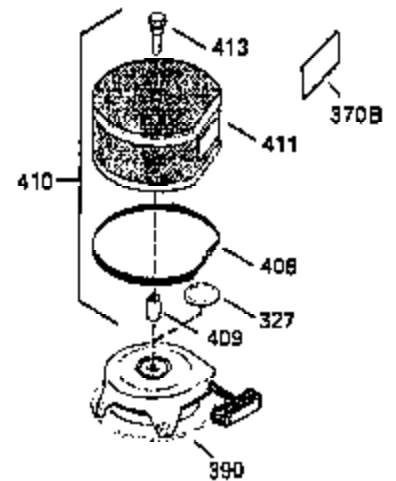

ILLUSTRATION SHOWS TYPICAL PARTS ONLY. ORDER BY PART NUMBER. PARTS NOT LISTED ARE SUPPLIED BY OEM. .

Ref #	Part Number	Qty	Description
39	30322	1	Keeps Nut & Washer
64	30063	1	Torx T-30 Hex Washer Hd. Sems 1/4-20 x 1/2
64	30063	1	Screw, Torx T-30 Hex Washer Hd. 10-24 x 1/2
240A	34909	1	Body Air Cleaner (Black)
243	650875	2	Screw, Fil. Hd. Sems, 10-32 x 5 1/4
245	34910	1	Air Cleaner Filter
246	35108	1	Air Cleaner Filter
262	29747B	2	Screw, Hex Hd. Sems, 5/16-24 x 21/32
290	29774	1	Fuel Line (5.50")
292	26460	1	Fuel Line Clamp
296	34279B	1	Fuel Filter
308A	35437	1	Fill Tube Clip
325	27275	1	Wire Clip
327	34113	1	Starter Plug
380	632427	1	Carburetor

ILLUSTRATION SHOWS TYPICAL PARTS ONLY. ORDER BY PART NUMBER. PARTS NOT LISTED ARE SUPPLIED BY OEM.

OPTIONAL ELECTRIC STARTER MOTOR

OPTIONAL SPARK ARRESTOR

OPTIONAL DEBRIS SCREEN

Ref #	Part Number	Qty	Description
16	32651	1	Governor Lever
17	29916	1	Governor Lever Clamp
18	650548	1	Screw, Hex Washer Hd., 8-32 x 5/16
19	35203	1	Control Spring
35	29826	1	Governor Lever Screw
36	29918	1	E.T. Lock Washer
37	29216	1	Lock Nut
38	31919	2	Piston Pin Retaining Ring
38	29642	1	Retaining Ring
39	30322	1	Keys Nut & Washer
60	35316	1	Blower Housing Extension
62	650760	1	Screw, 8-32 x 3/8"
63	28545	1	Grommet
64	30063	1	Torx T-30 Hex Washer Hd. Sems 1/4-20 x 1/2
64	30063	1	Screw, Torx T-30 Hex Washer Hd. 10-24 x 1/2
65	650128	1	Screw, Hex Hd. Sems, 10-24 x 1/2
65	650128	1	Screw, Hex Hd. Sems, 10-24 x 1/2
68	33356	1	Ground Terminal
172	28425	1	Cover Valve Spring Box
173	35350	1	Breather Tube
174	650128	2	Screw, Hex Hd. Sems, 10-24 x 1/2
182	650517	2	Screw, Hex., Sems, 1/4-20 x 13/16
186	35302	1	Governor Link
210	27793	1	Conduit Clip
211	28942	1	Screw, 10-32 x 3/8"
243	650875	2	Screw, Fil. Hd. Sems, 10-32 x 5 1/4
246	35108	1	Air Cleaner Filter
325	27275	1	Wire Clip
327	34113	1	Starter Plug
348	35426	1	Remote Choke Bracket
349	650767	2	Screw, 8-32 x 27/64"
380	632427	1	Carburetor