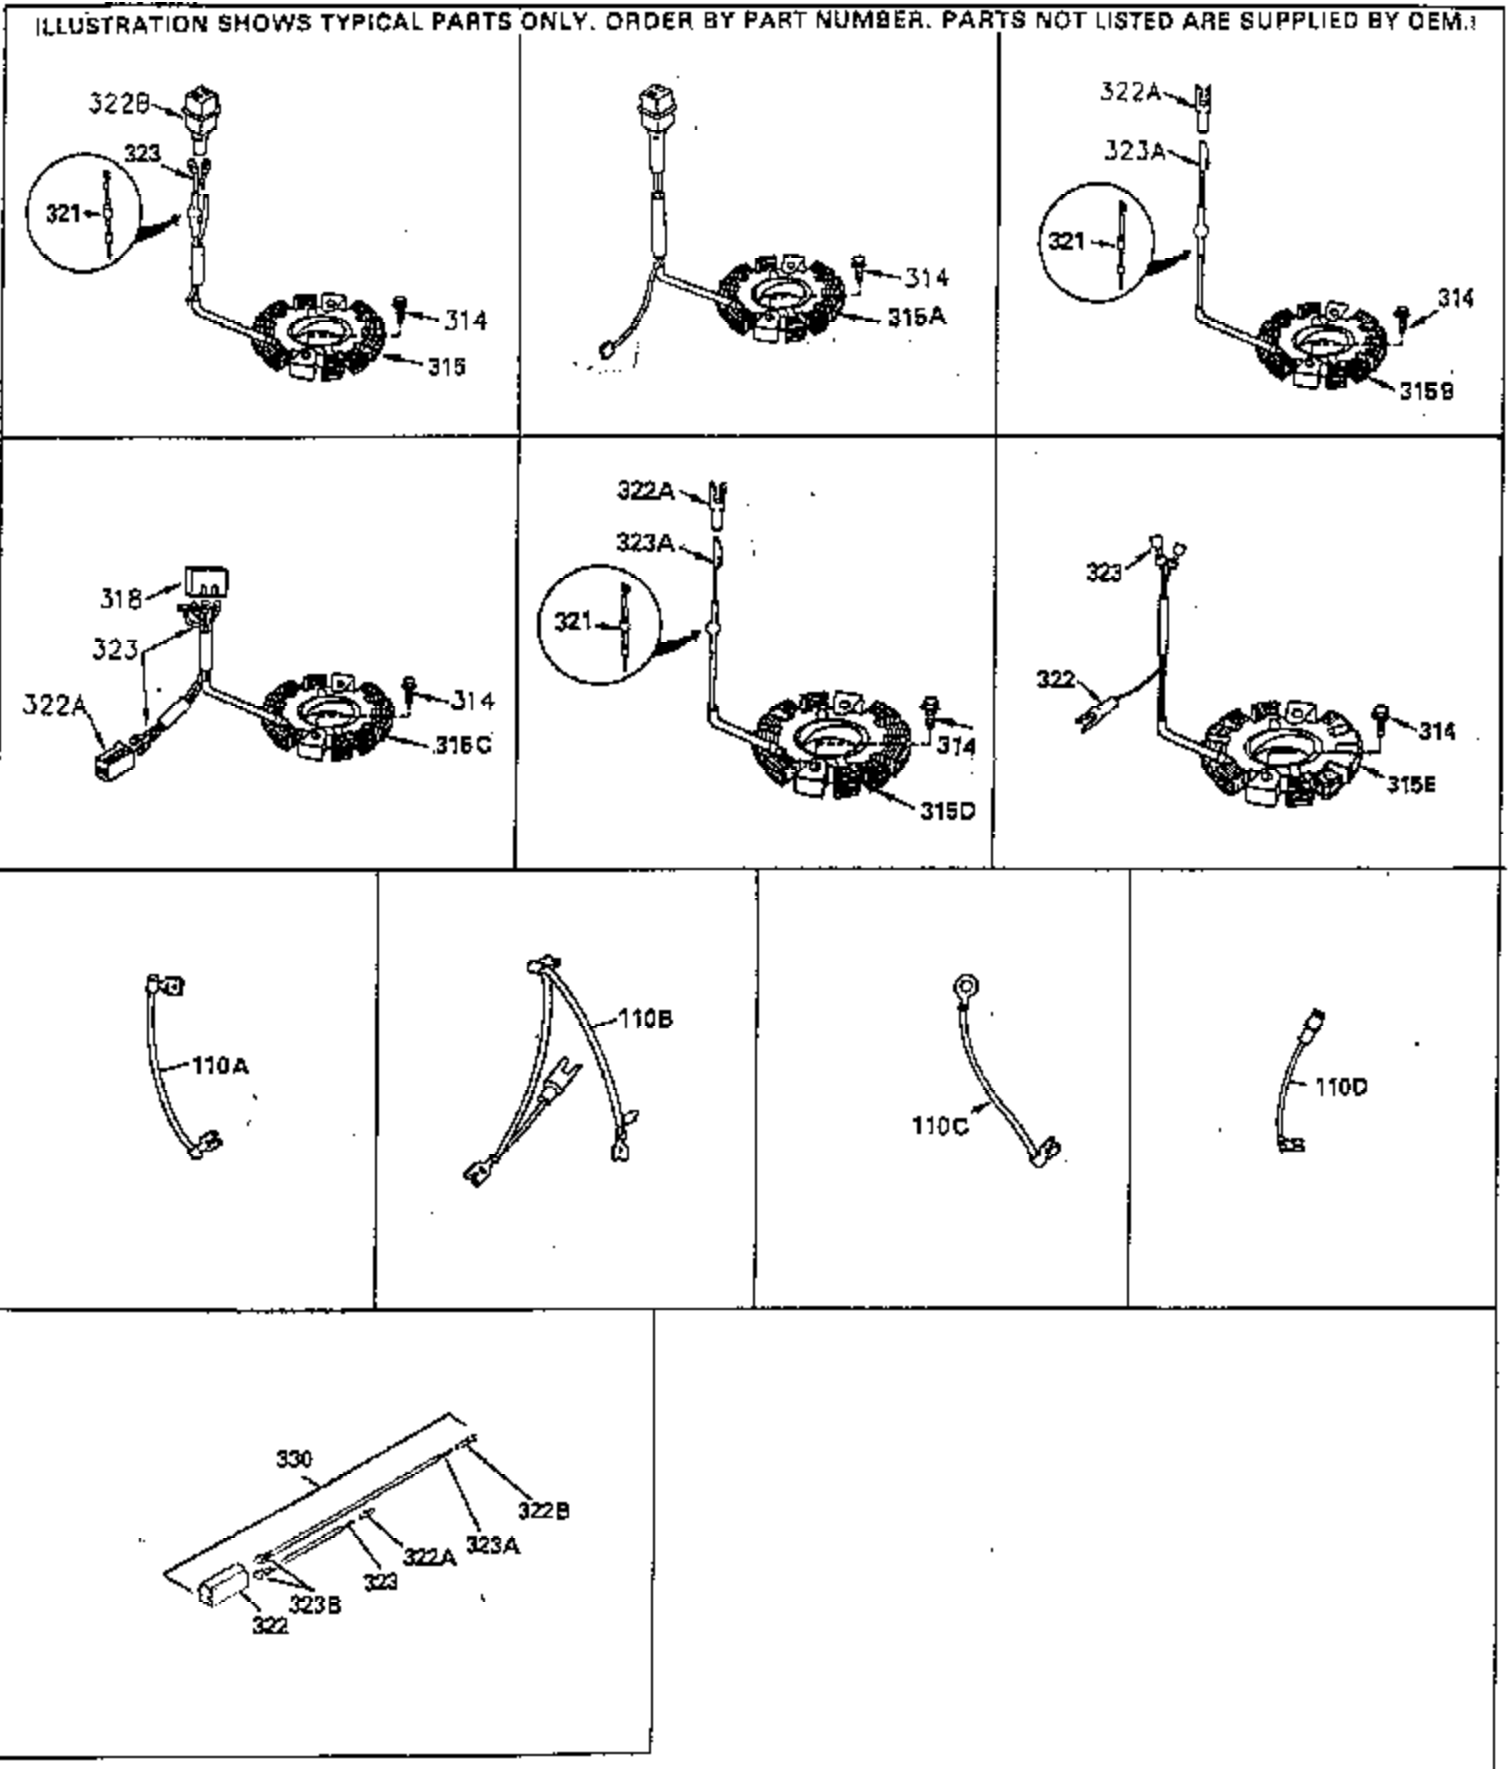

ILLUSTRATION SHOWS TYPICAL PARTS ONLY. ORDER BY PART NUMBER. PARTS NOT LISTED ARE SUPPLIED BY OEM.

Ref #	Part Number	Qty	Description
39	30322	1	Keps Nut & Washer
64	30063	1	Torx T-30 Hex Washer Hd. Sems 1/4-20 x 1/2
64	30063	1	Screw, Torx T-30 Hex Washer Hd. 10-24 x 1/2
243	650875	2	Screw, Fil. Hd. Sems, 10-32 x 5 1/4
246	35108	1	Air Cleaner Filter
315	611113	1	Alternator Coil (3Amp D.C.)(Incl. 321 ,322& 323)
321	611161	1	Diode
322	610921	1	Connector Body
323	610922	1	Terminal
325	27275	1	Wire Clip