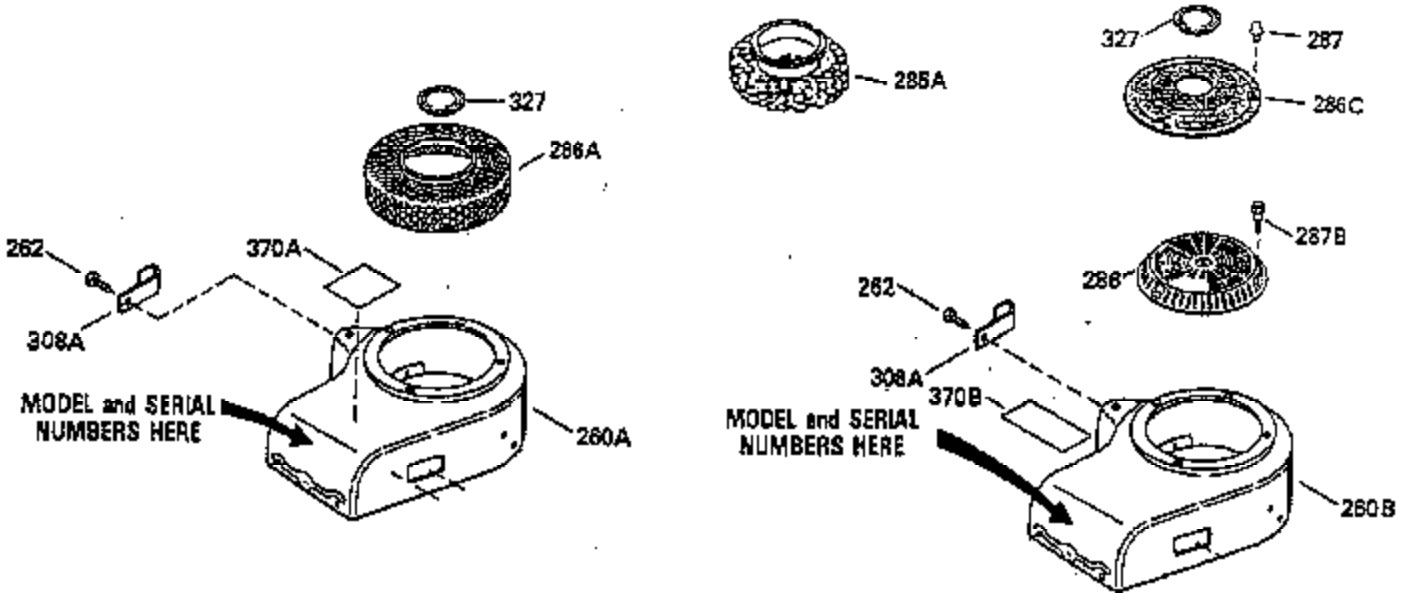

ILLUSTRATION SHOWS TYPICAL PARTS ONLY. ORDER BY PART NUMBER. PARTS NOT LISTED ARE SUPPLIED BY OEM. .

Ref #	Part Number	Qty	Description
64	30063		Screw, Torx T-30, 1/4-20"
131	30063		Screw, Torx T-30, 1/4-20 x 1/2"
239A	34912		* Air Cleaner Gasket To Blower Housing
240A	34909		Air Cleaner Body
243	650875		Screw, 10-32 x 5-1/4"
245	35108		Air Cleaner Filter
245B	34910		Air Cleaner Filter
250A	34911		Air Cleaner Cover
252A	650784		Screw, 10-24 x 11/16"
260B	35338A		Blower Housing
262	29747B		Screw, Torx T-40, 5/16-24 x 21/32"
285A	35411		Starter Screen
287	XXXXX		Pop Rivet (Can Be Purchased Locally)
290	29774		Fuel Line
292	26460		Fuel Line Clamp
296	34279A		Fuel Filter (Incl. 292)
308A	35437		Fill Tube Clip
325	34246		Wire Clip
327	34113		Starter Plug
370B	34686		Name Decal
380	632494		Carburetor (Incl. 184)