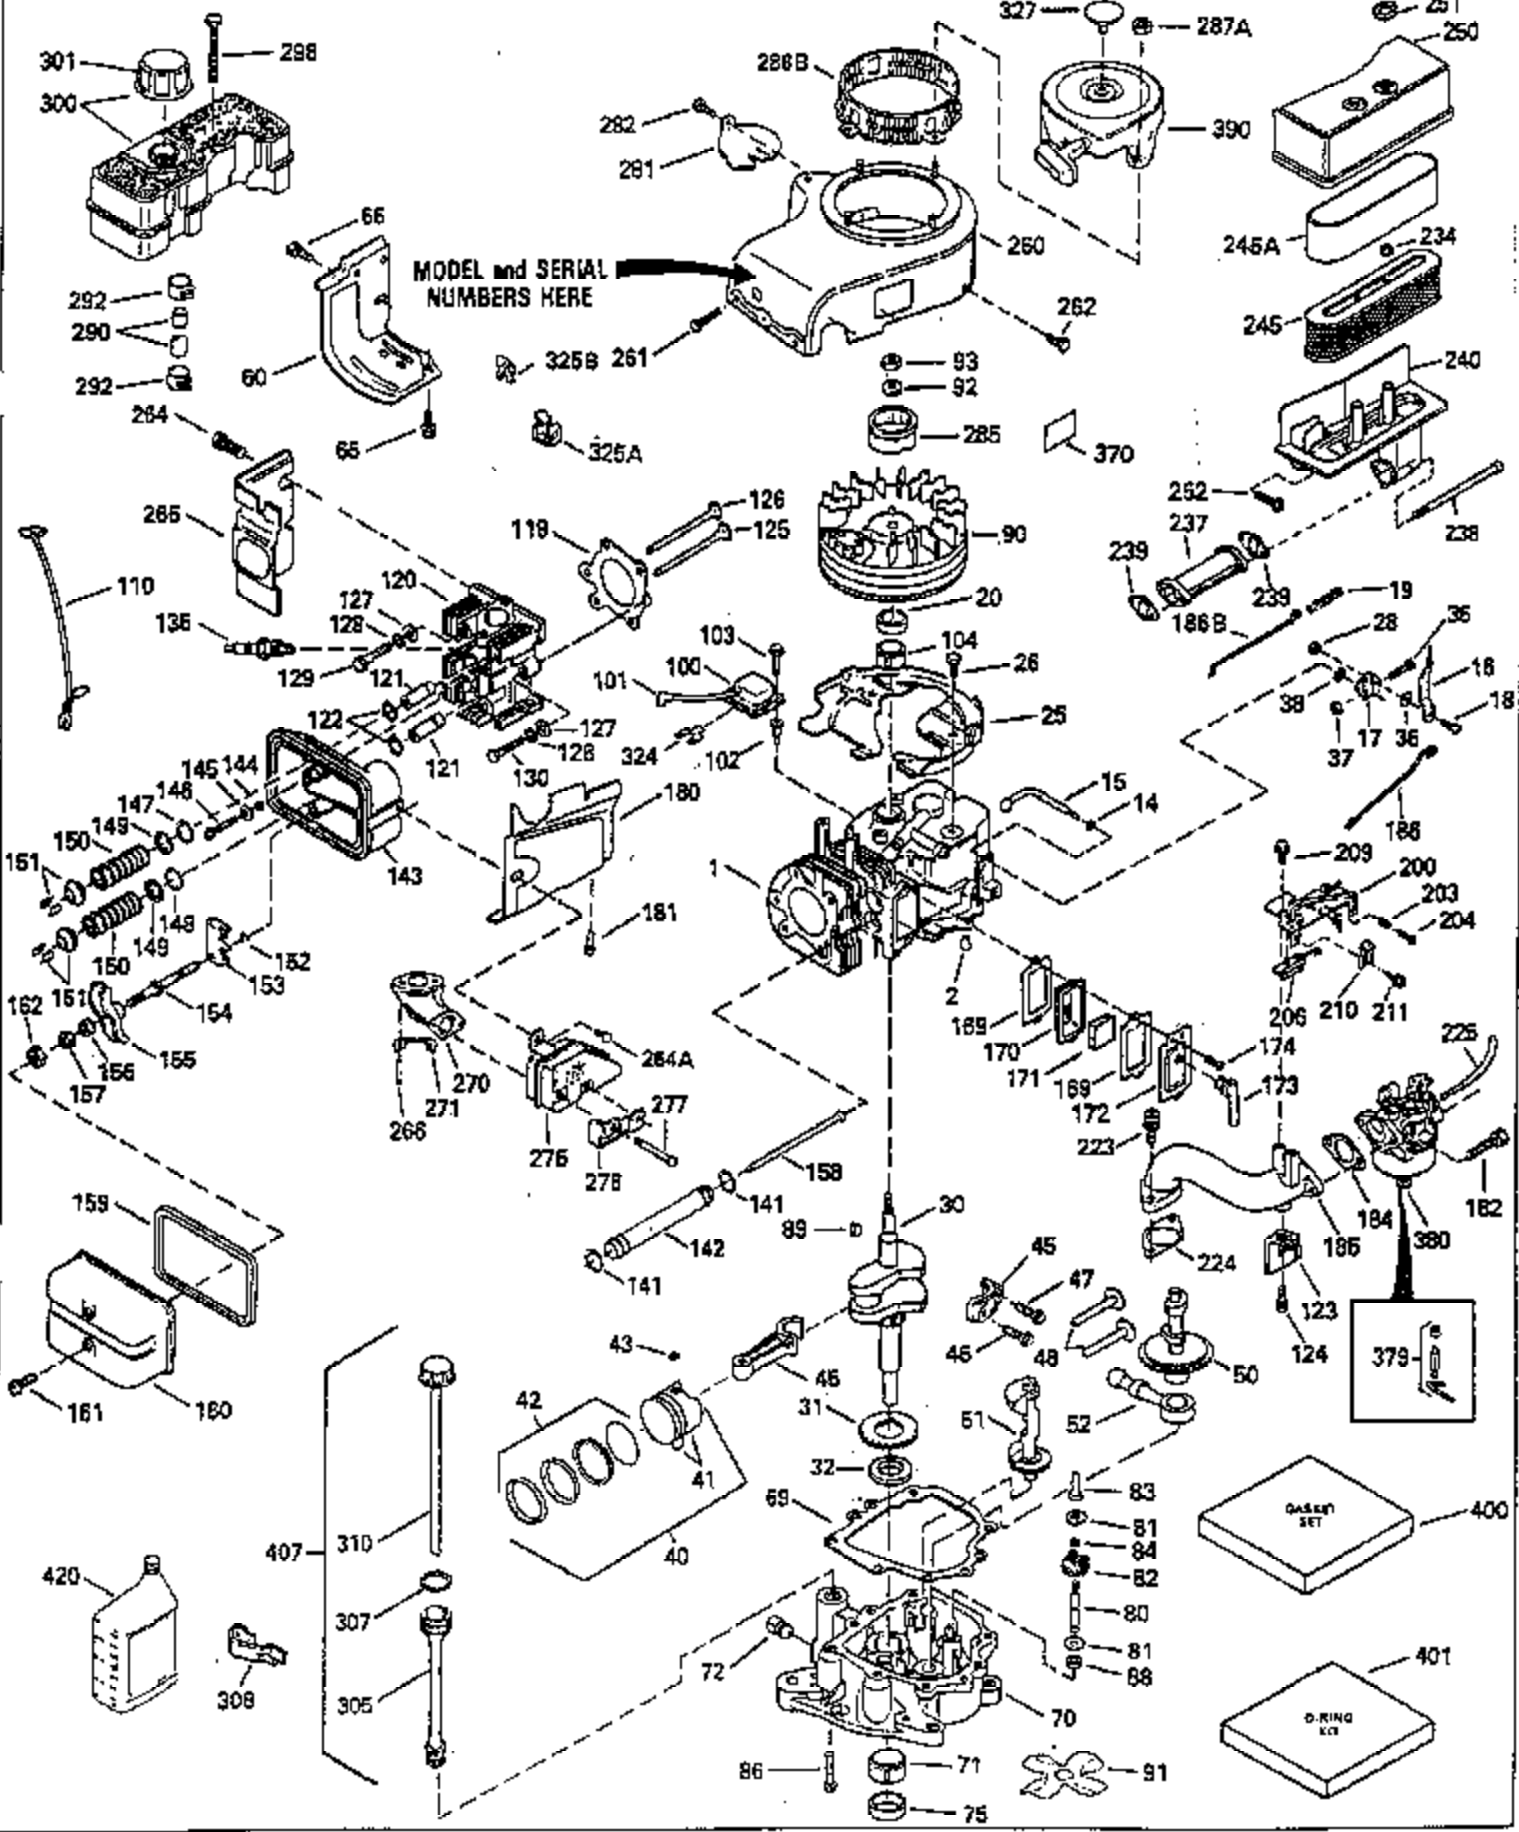

## Engine Parts List #1

Ref #	Part Number	Qty	Description
1	35323A		Cylinder (Incl. 2 & 20)
2	27652		Dowel Pin
14	28277		Washer
15	35324		Governor Rod
16	35520		Governor Lever
17	29916		Governor Lever Clamp
18	650548		Screw, 8-32 x 5/16"
19	35203		Extension Spring
20	35319		Oil Seal
25	35326		Blower Housing Baffle
28	30322		Lock Nut, 10-32
30	35336		Crankshaft
31	35327		Counterbalance Gear
32	35653		Shim Washer (.015") (Use as required)
35	29826		Screw, 10-32 x 3/4"
36	29918		Lock Washer
37	29216		Lock Nut, 10-32
38	29642		Retaining Ring
40	35339A		Piston, Pin & Ring Set (Std.)
40	35340A		Piston, Pin & Ring Set (.010" OS)
40	35341A		Piston, Pin & Ring Set (.020" OS)
41	35329		Piston & Pin Ass'y. (Std.) (Incl. 43)
41	35430		Piston & Pin Ass'y. (.010" OS) (Incl. 43)
41	35431		Piston & Pin Ass'y. (.020" OS) (Incl. 43)
42	34866A		Ring Set (Std.)
42	34867A		Ring Set (.010" OS)
42	35868A		Ring Set (.020" OS)
43	31919		Piston Pin Retaining Ring
45	35330A		Connecting Rod Ass'y. (Incl. 46 & 47)
46	650908		Connecting Rod Bolt
47	650882		Connecting Rod Bolt
48	35313		Valve Lifter
50	35314		Camshaft (MCR)
51	35315A		Counterbalance Weight
52	31356		Oil Pump Ass'y.
60	35316		Blower Housing Extension
64	30063		Screw, Torx T-30, 1/4-20"
65	650128		Screw, 10-24 1/2"
66	30063		Screw, Torx T-30, 1/4-20"
69	35317		* Flange Gasket
70	35318A		Mounting Flange
72	31927		Oil Drain Plug
75	35319		Oil Seal
80	35320		Governor Shaft
81	35479		Washer
82	35321		Governor Gear Ass'y.
83	35322		Governor Spool
84	29193		Retaining Ring
86	650833		Screw, 1/4-20 x 1-3/16"
88	31707A		Spacer (Incl. 81)
89	32589		Flywheel Key
90	611094		Flywheel
92	650880		Lock Washer
93	650881		Flywheel Nut
100	35135		Solid State Ignition
101	610118		Spark Plug Cover
102	650872		Solid State Mounting Stud
103	650814		Screw, Torx T-15, 10-24 x 1"