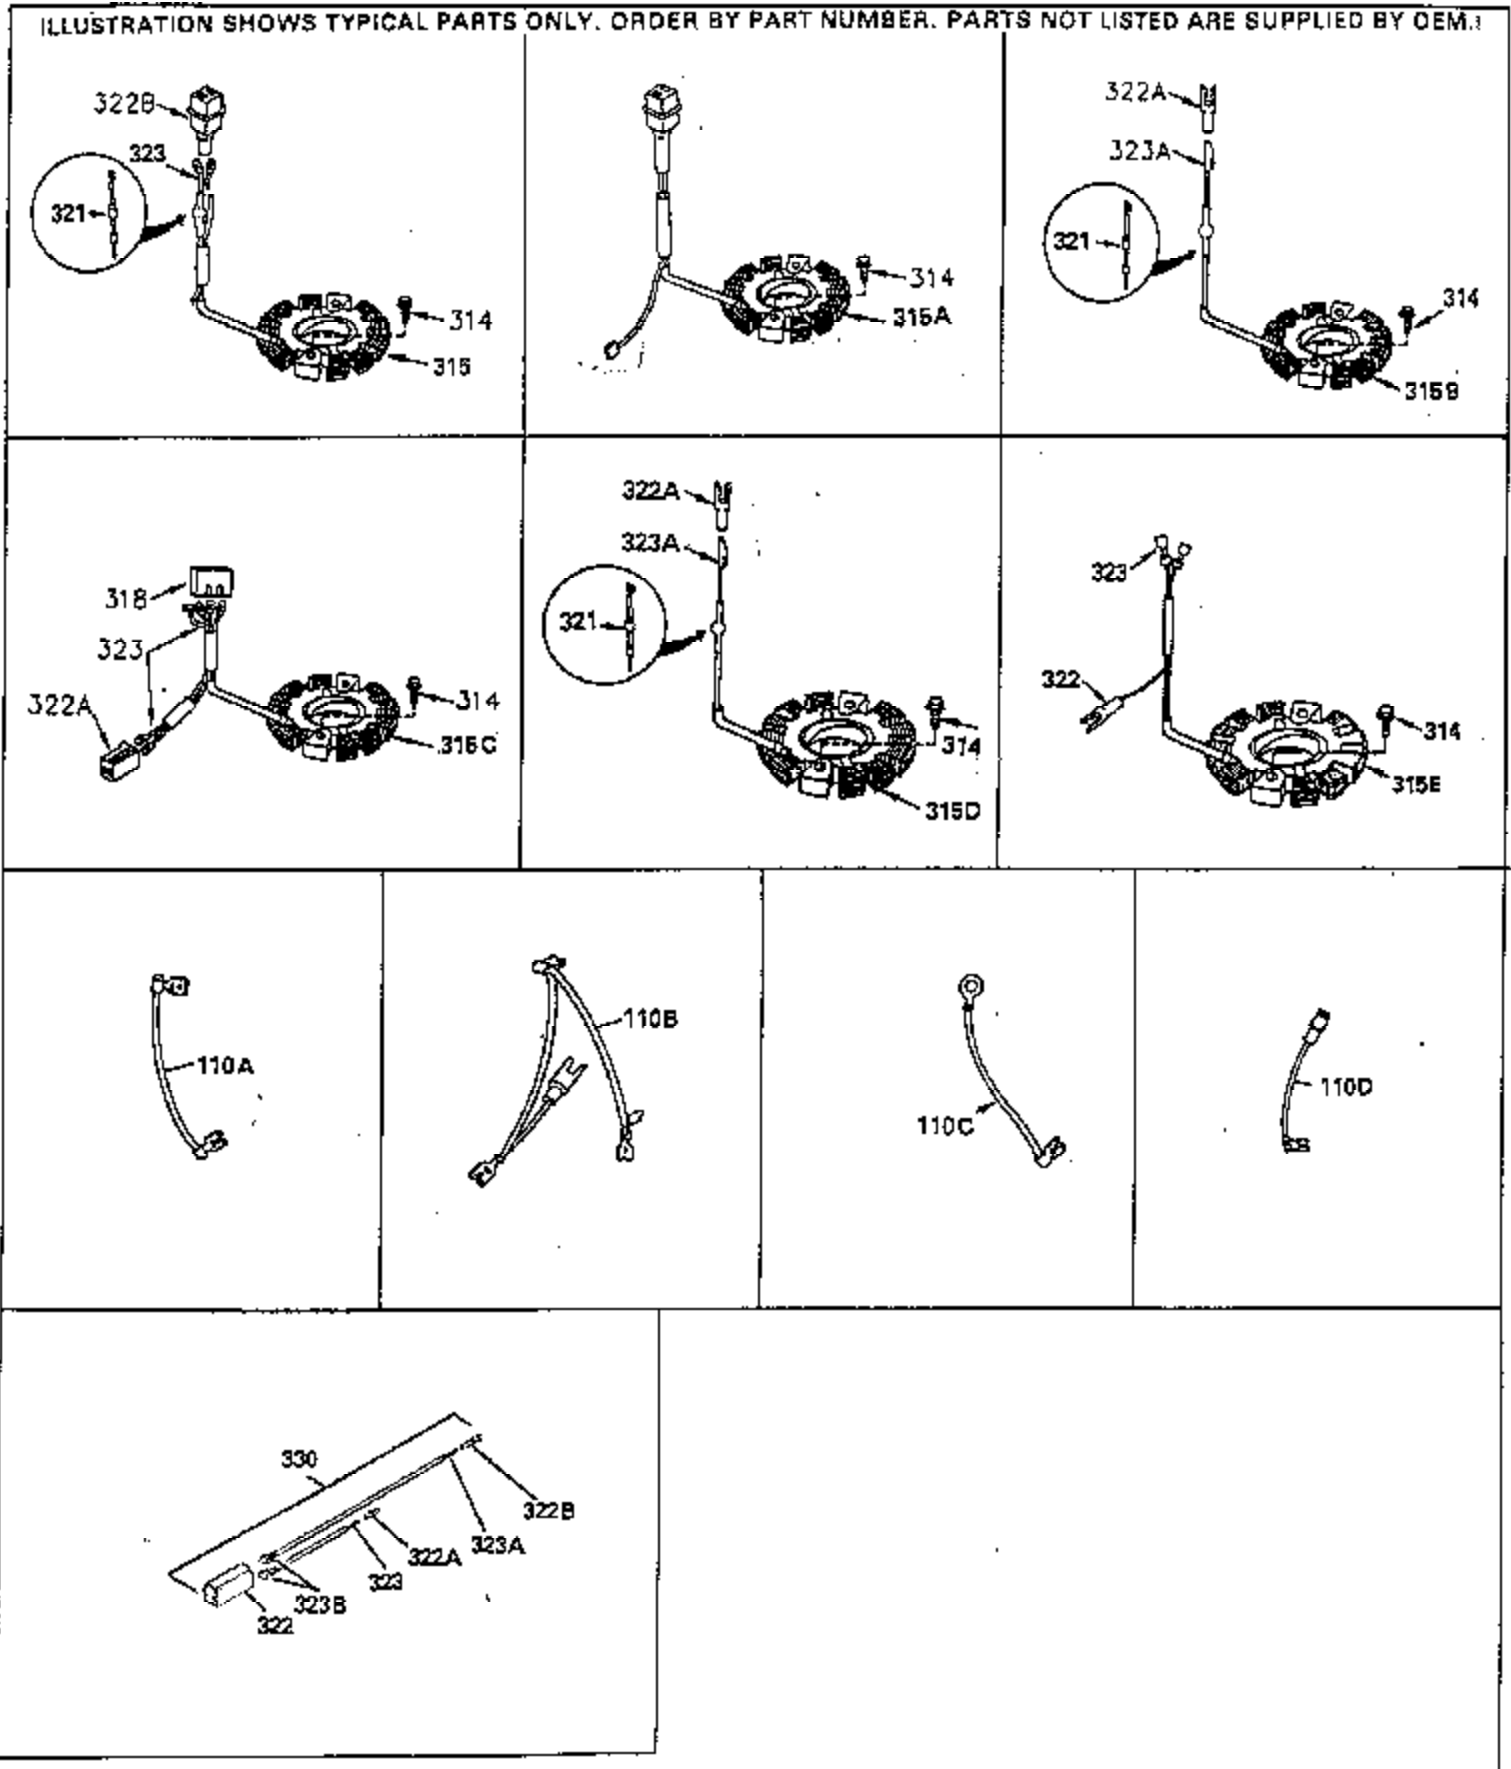

ILLUSTRATION SHOWS TYPICAL PARTS ONLY. ORDER BY PART NUMBER. PARTS NOT LISTED ARE SUPPLIED BY OEM.

Ref #	Part Number	Qty	Description
64	30063		Screw, Torx T-30, 1/4-20"
131	30063		Screw, Torx T-30, 1/4-20 x 1/2"
239A	34912		* Air Cleaner Gasket To Blower Housing
243	650875		Screw, 10-32 x 5-1/4"
311	33589A		Oil Fill Plug (Incl. 312)
312	33590		Oil Fill Plug Gasket
314	650873		Screw, 1/4-20 x 3/4"
315	611104		Alternator Coil (3/5 Split) (Incl.321 ,322&323)
321	611161		Diode
322	611142		Connector Body
323	611118		Terminal
325	34246		Wire Clip