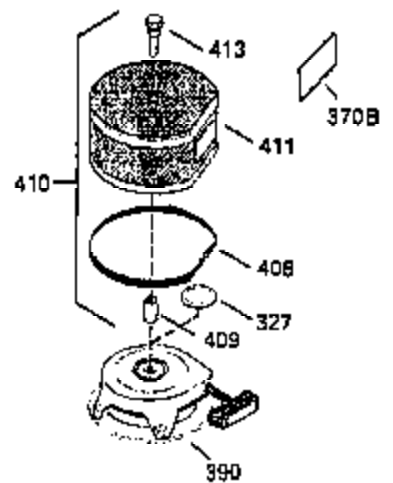

ILLUSTRATION SHOWS TYPICAL PARTS ONLY. ORDER BY PART NUMBER. PARTS NOT LISTED ARE SUPPLIED BY OEM.

OPTIONAL ELECTRIC STARTER MOTOR

OPTIONAL SPARK ARRESTOR

OPTIONAL DEBRIS SCREEN

Ref #	Part Number	Qty	Description
16	32651		Governor Lever
17	29916		Governor Lever Clamp
18	650548		Screw, 8-32 x 5/16"
19	35203		Extension Spring
28	30322		Lock Nut, 10-32
35	29826		Screw, 10-32 x 3/4"
36	29918		Lock Washer
37	29216		Lock Nut, 10-32
38	29642		Retaining Ring
60	35316		Blower Housing Extension
62	650760		Screw, 8-32 x 3/8"
63	28545		Grommet
64	30063		Screw, Torx T-30, 1/4-20"
65	650128		Screw, 10-24 1/2"
66	30063		Screw, Torx T-30, 1/4-20"
68	33356		Ground Terminal
131	30063		Screw, Torx T-30, 1/4-20 x 1/2"
172	28425		Valve Cover
173	35350		Breather Tube
174	650128		Screw, 10-24 x 1/2"
182	650517		Screw, 1/4-20 x 27/32"
186	35302		Governor Link
209A	30200		Screw, 10-24 x 9/16"
210	27793		Conduit Clip
211	28942		Screw, 10-32 x 3/8"
239A	34912		* Air Cleaner Gasket To Blower Housing
243	650875		Screw, 10-32 x 5-1/4"
311	33589A		Oil Fill Plug (Incl. 312)
312	33590		Oil Fill Plug Gasket
325	34246		Wire Clip
327	34113		Starter Plug
348	35426		Remote Choke Bracket
349	650767		Screw, 8-32 x 27/64"
361	30063		Screw, TorxT-30, 1/4-20 x 1/2"
380	632427		Carburetor (Incl. 184)
395	33605		Starter Motor (12 Volt)