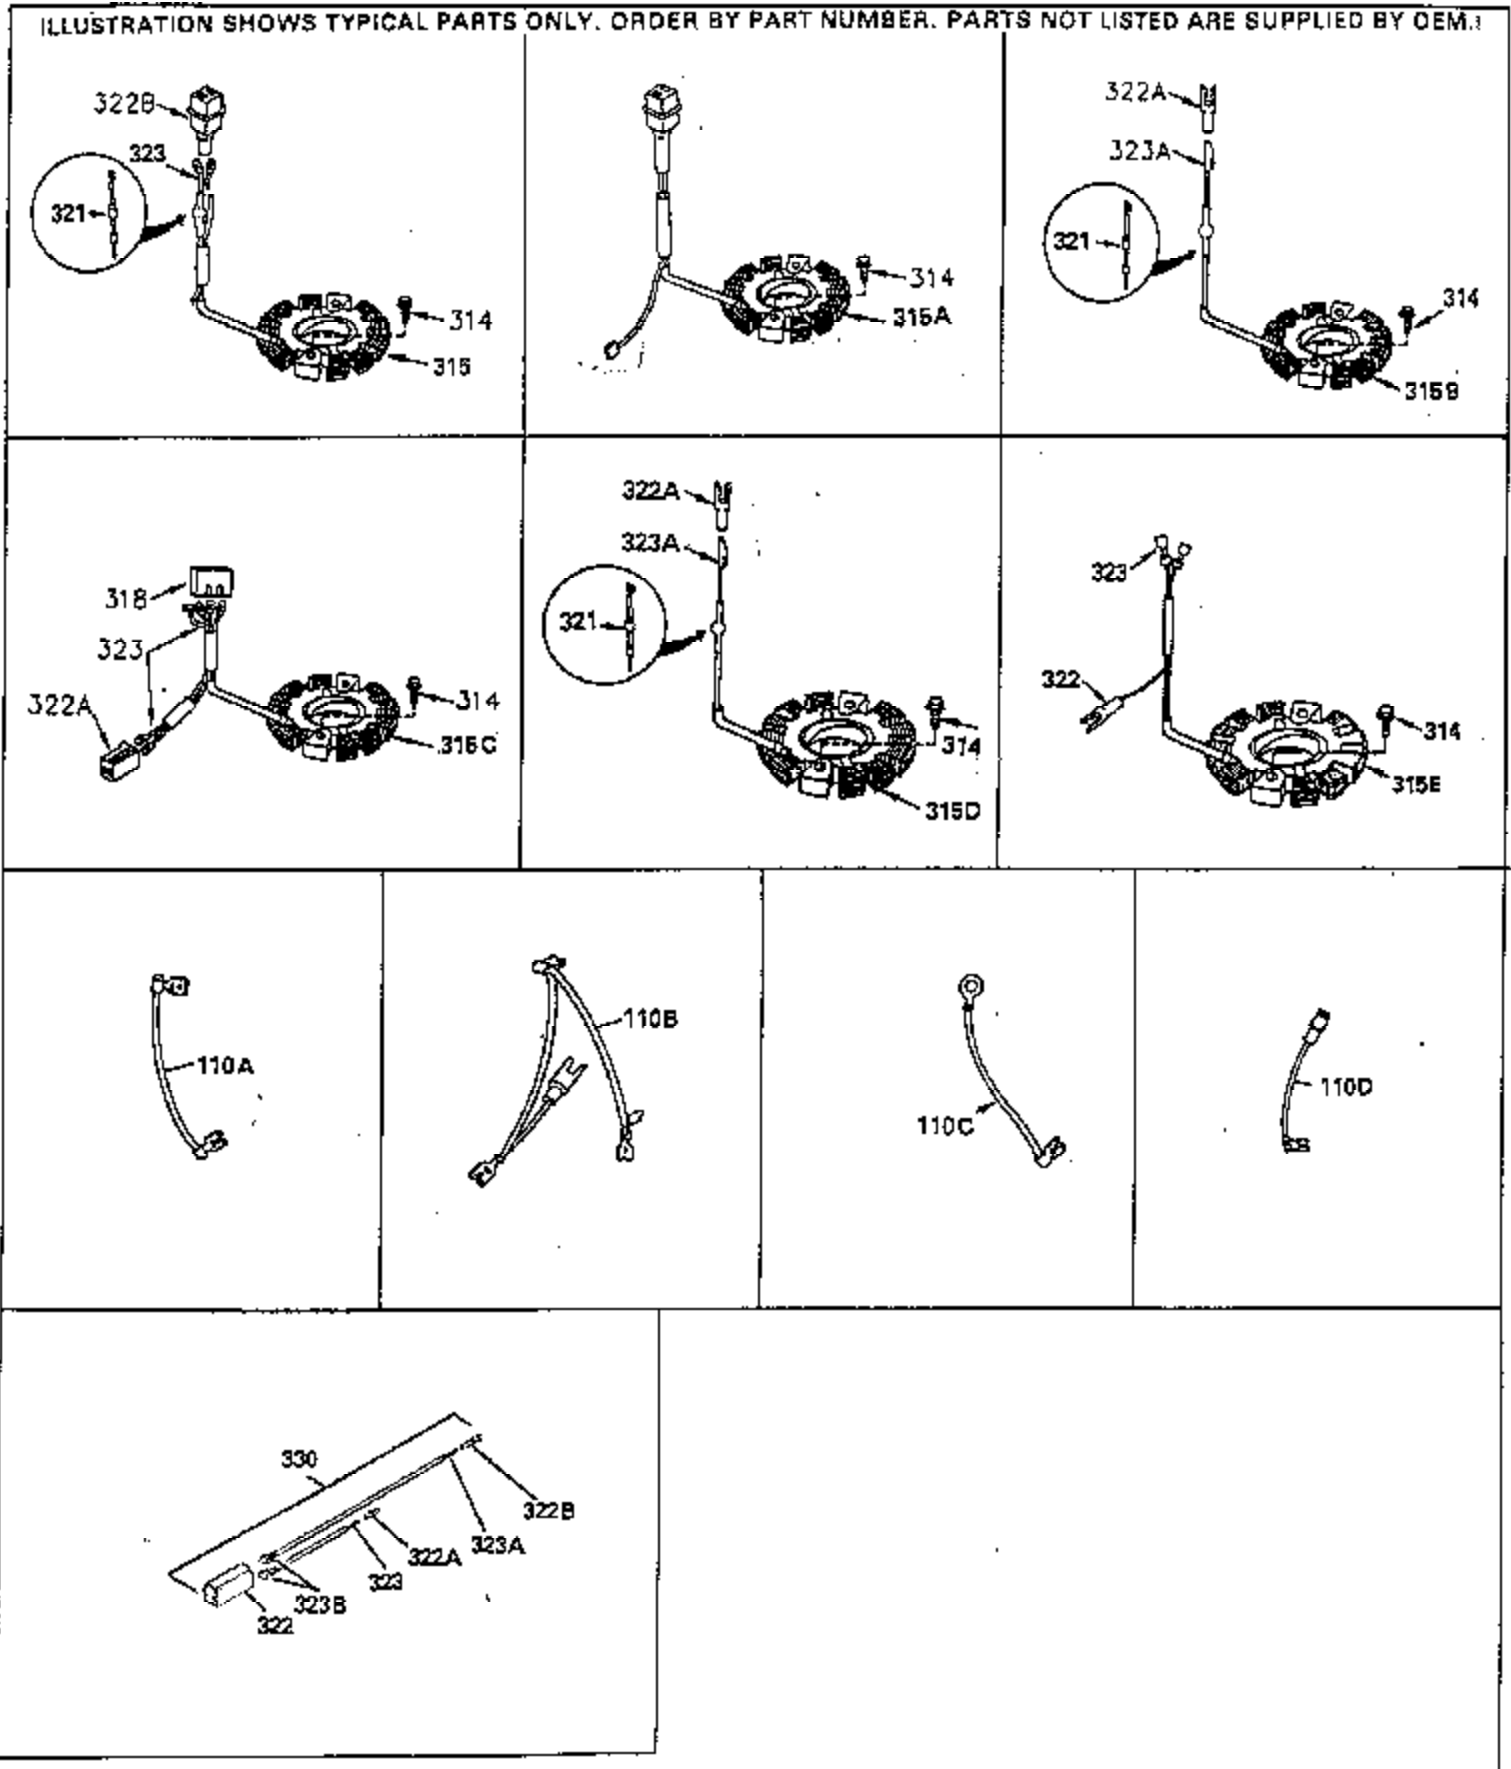

ILLUSTRATION SHOWS TYPICAL PARTS ONLY. ORDER BY PART NUMBER. PARTS NOT LISTED ARE SUPPLIED BY OEM.

Ref #	Part Number	Qty	Description
64	30063		Screw, Torx T-30, 1/4-20"
131	30063		Screw, Torx T-30, 1/4-20 x 1/2"
239A	34912		* Air Cleaner Gasket To Blower Housing
243	650875		Screw, 10-32 x 5-1/4"
311	33589A		Oil Fill Plug (Incl. 312)
312	33590		Oil Fill Plug Gasket
314	650873		Screw, 1/4-20 x 3/4"
315	611096		Alternator Coil (3/5 Split) (Incl.321 ,322&323)
321	611161		Diode
322	610921		Connector Body
323	610922		Terminal
325	27275		Wire Clip