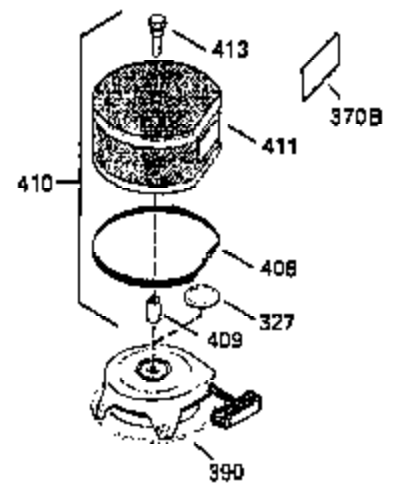

ILLUSTRATION SHOWS TYPICAL PARTS ONLY. ORDER BY PART NUMBER. PARTS NOT LISTED ARE SUPPLIED BY OEM.

**OPTIONAL ELECTRIC STARTER MOTOR**

**OPTIONAL SPARK ARRESTOR**

**OPTIONAL DEBRIS SCREEN**

Ref #	Part Number	Qty	Description
16	32651		Governor Lever
17	29916		Governor Lever Clamp
18	650548		Screw, 8-32 x 5/16"
19	35203		Extension Spring
28	30322		Lock Nut, 10-32
35	29826		Screw, 10-32 x 3/4"
36	29918		Lock Washer
37	29216		Lock Nut, 10-32
38	29642		Retaining Ring
60	35316		Blower Housing Extension
62	650760		Screw, 8-32 x 3/8"
63	28545		Grommet
64	30063		Screw, Torx T-30, 1/4-20"
65	650128		Screw, 10-24 1/2"
66	30063		Screw, Torx T-30, 1/4-20"
68	33356		Ground Terminal
131	30063		Screw, Torx T-30, 1/4-20 x 1/2"
172	28425		Valve Cover
173	35350		Breather Tube
174	650128		Screw, 10-24 x 1/2"
182	650517		Screw, 1/4-20 x 27/32"
186	35302		Governor Link
209A	30200		Screw, 10-24 x 9/16"
210	27793		Conduit Clip
211	28942		Screw, 10-32 x 3/8"
239A	34912		* Air Cleaner Gasket To Blower Housing
243	650875		Screw, 10-32 x 5-1/4"
311	33589A		Oil Fill Plug (Incl. 312)
312	33590		Oil Fill Plug Gasket
325	27275		Wire Clip
327	34113		Starter Plug
348	35426		Remote Choke Bracket
349	650767		Screw, 8-32 X 27/64"
361	30063		Screw, TorxT-30, 1/4-20 x 1/2"
380	632427		Carburetor (Incl. 184)
395	33605		Starter Motor (12 Volt)