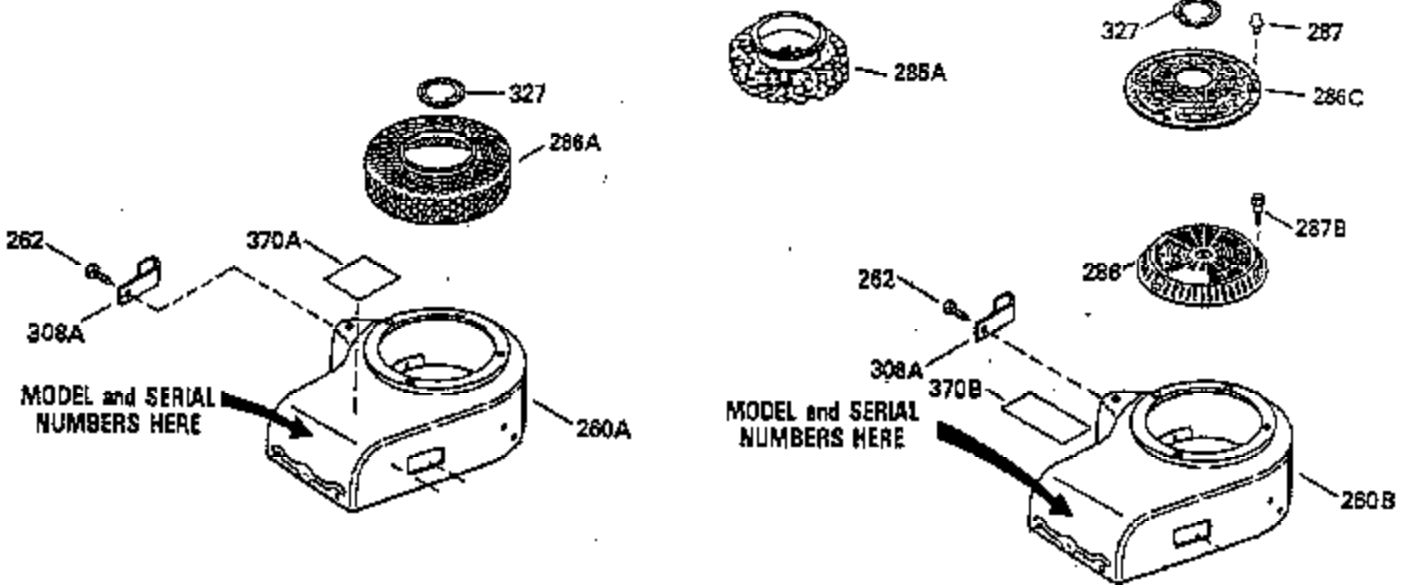

ILLUSTRATION SHOWS TYPICAL PARTS ONLY. ORDER BY PART NUMBER. PARTS NOT LISTED ARE SUPPLIED BY OEM. .

Ref #	Part Number	Qty	Description
64	30063		Screw, Torx T-30, 1/4-20"
131	30063		Screw, Torx T-30, 1/4-20 x 1/2"
239A	34912		* Air Cleaner Gasket To Blower Housing
240A	34909		Air Cleaner Body
243	650875		Screw, 10-32 x 5-1/4"
245	35108		Air Cleaner Filter
245B	34910		Air Cleaner Filter
250A	34911		Air Cleaner Cover
252A	650784		Screw, 10-24 x 11/16"
260B	35338A		Blower Housing
262	29747B		Screw, Torx T-40, 5/16-24 x 21/32"
285A	35411		Starter Screen
287	XXXXX		Pop Rivet (Can Be Purchased Locally)
290	29774		Fuel Line
292	26460		Fuel Line Clamp
296	34279B		Fuel Filter (Incl. 292)
308A	35437		Fill Tube Clip
325	34246		Wire Clip
327	34113		Starter Plug
370B	34686		Name Decal
380	632427		Carburetor (Incl. 184)