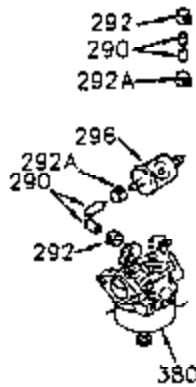

ILLUSTRATION SHOWS TYPICAL PARTS ONLY. ORDER BY PART NUMBER. PARTS NOT LISTED ARE SUPPLIED BY OEM. .

Engine Parts List #2

Ref #	Part Number	Qty	Description
64	30063		Screw, Torx T-30, 1/4-20"
131	30063		Screw, Torx T-30, 1/4-20 x 1/2"
239A	34912		* Air Cleaner Gasket To Blower Housing
240A	34909		Air Cleaner Body
243	650875		Screw, 10-32 x 5-1/4"
245	35108		Air Cleaner Filter
245B	34910		Air Cleaner Filter
250A	34911		Air Cleaner Cover
252A	650784		Screw, 10-24 x 11/16"
260B	35338A		Blower Housing
262	29747B		Screw, Torx T-40, 5/16-24 x 21/32"
285A	35411		Starter Screen
287	XXXXX		Pop Rivet (Can Be Purchased Locally)
290	29774		Fuel Line
292	26460		Fuel Line Clamp
296	34279B		Fuel Filter (Incl. 292)
308A	35437		Fill Tube Clip
325	34246		Wire Clip
327	34113		Starter Plug
370B	34686		Name Decal
380	632491		Carburetor (Incl. 184)