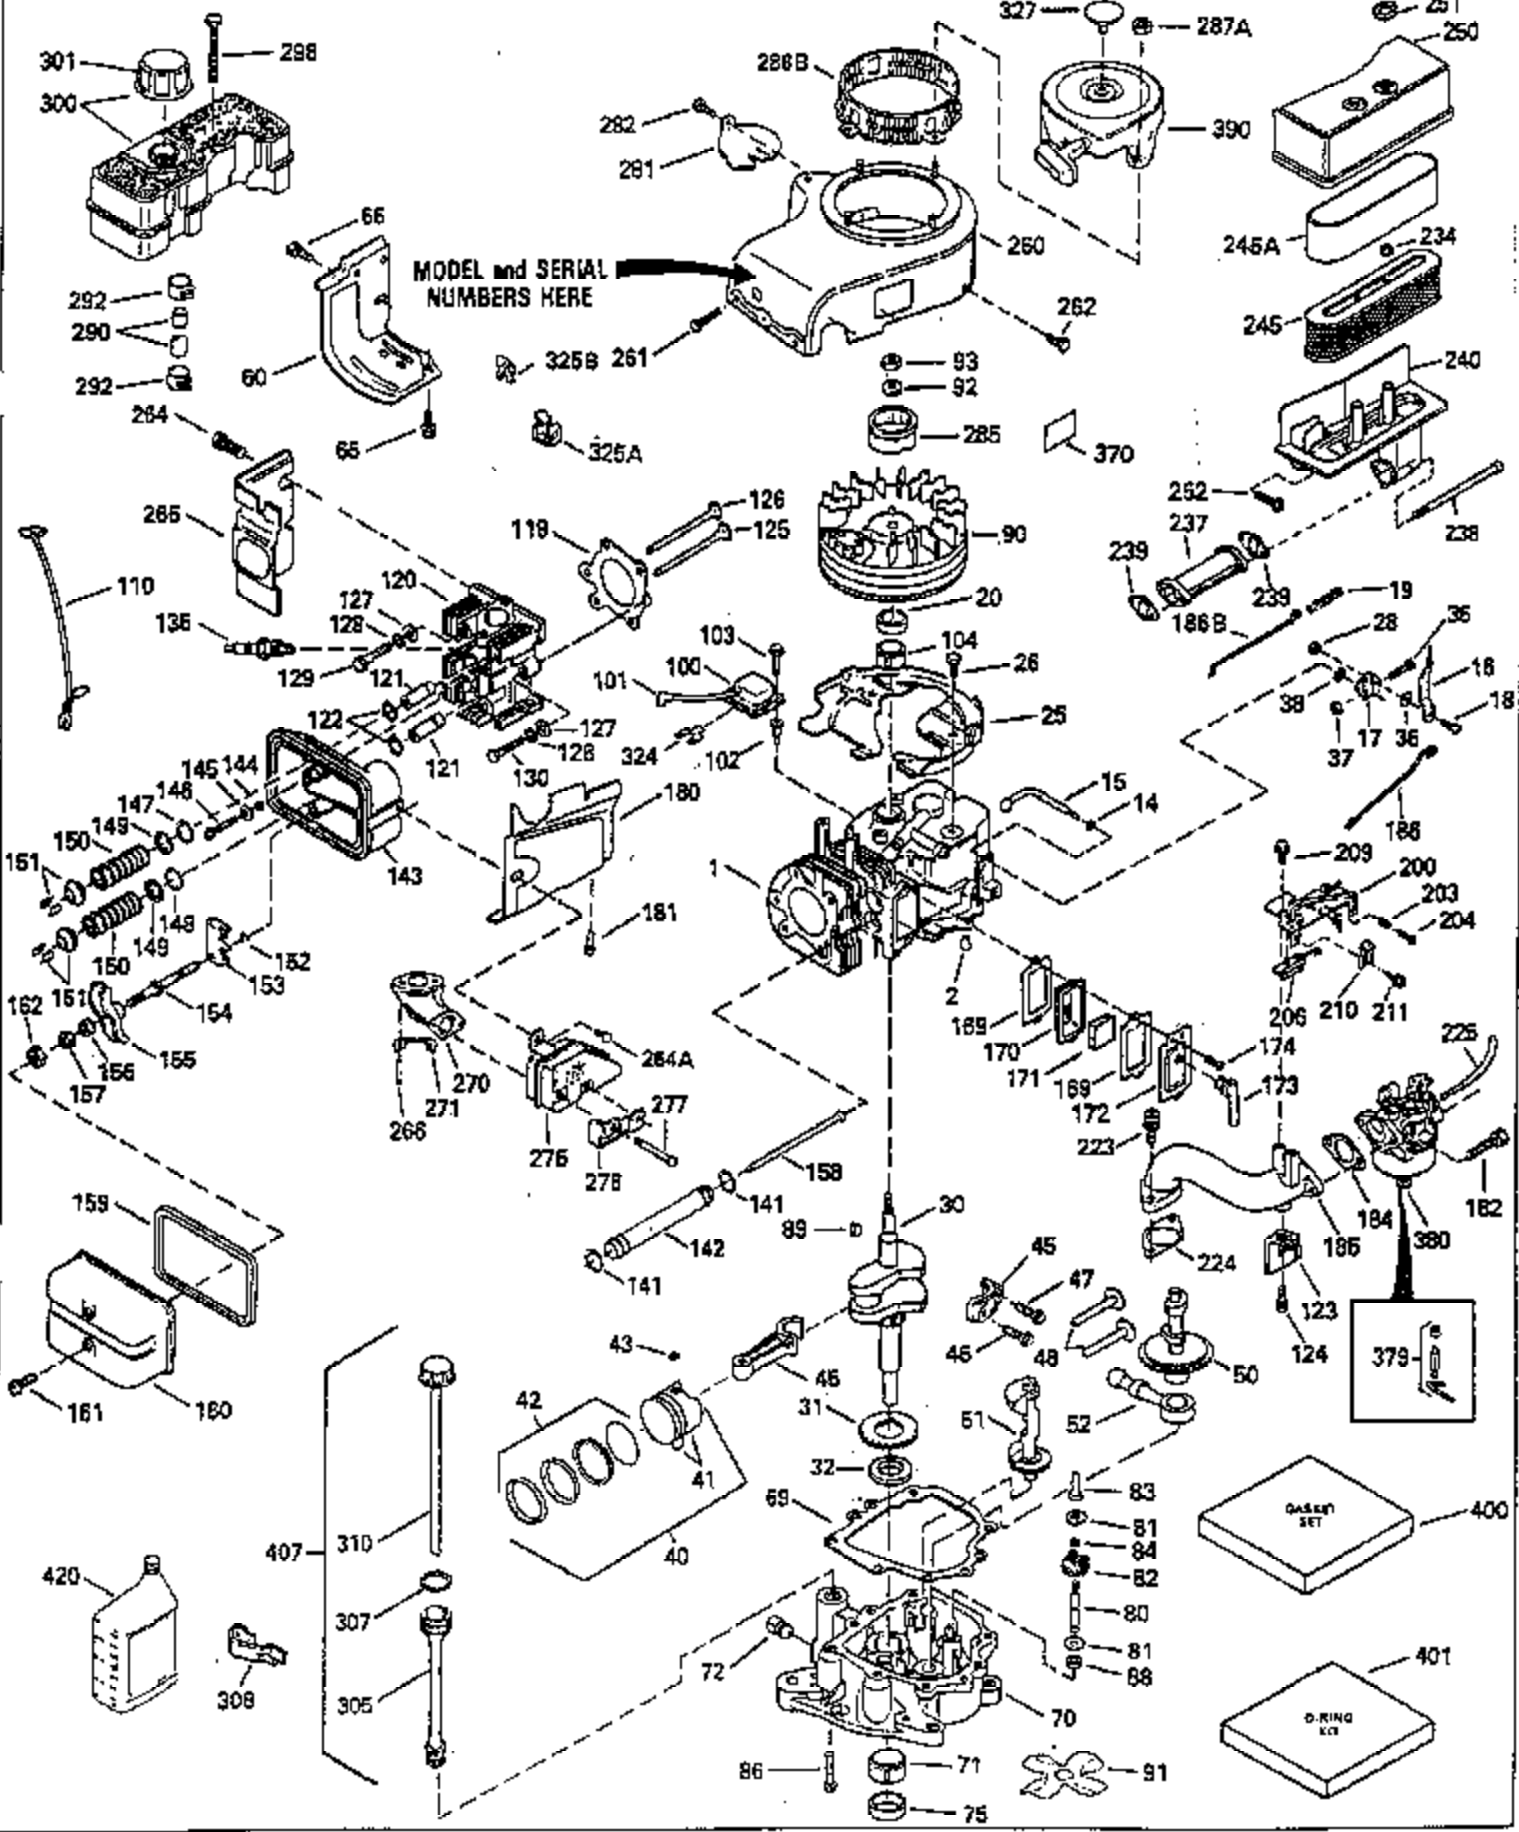

## Engine Parts List #1

Ref #	Part Number	Qty	Description
1	35323A		Cylinder (Incl. 2 & 20)
2	27652		Dowel Pin
14	28277		Washer
15	35324		Governor Rod
16	32651		Governor Lever
17	29916		Governor Lever Clamp
18	650548		Screw, 8-32 x 5/16"
19	35203		Extension Spring
20	35319		Oil Seal
25	37861		Blower Housing Baffle
28	30322		Lock Nut, 10-32
30	35336		Crankshaft
31	35327		Counterbalance Gear
32	35653		Shim Washer (.015") (Use as required)
35	29826		Screw, 10-32 x 3/4"
36	29918		Lock Washer
37	29216		Lock Nut, 10-32
38	29642		Retaining Ring
40	35339A		Piston, Pin & Ring Set (Std.)
40	35340A		Piston, Pin & Ring Set (.010" OS)
40	35341A		Piston, Pin & Ring Set (.020" OS)
41	35329		Piston & Pin Ass'y. (Std.) (Incl. 43)
41	35430		Piston & Pin Ass'y. (.010" OS) (Incl. 43)
41	35431		Piston & Pin Ass'y. (.020" OS) (Incl. 43)
42	34866A		Ring Set (Std.)
42	34867A		Ring Set (.010" OS)
42	35868A		Ring Set (.020" OS)
43	31919		Piston Pin Retaining Ring
45	35330A		Connecting Rod Ass'y. (Incl. 46 & 47)
46	650908		Connecting Rod Bolt
47	650882		Connecting Rod Bolt
48	35313		Valve Lifter
50	35314		Camshaft (MCR)
51	35315A		Counterbalance Weight
52	31356		Oil Pump Ass'y.
60	35316		Blower Housing Extension
64	30063		Screw, Torx T-30, 1/4-20"
65	650128		Screw, 10-24 1/2"
66	30063		Screw, Torx T-30, 1/4-20"
69	35317		* Flange Gasket
70	35318A		Mounting Flange
72	31927		Oil Drain Plug
75	35319		Oil Seal
80	35320		Governor Shaft
81	35479		Washer
82	35321		Governor Gear Ass'y.
83	35322		Governor Spool
84	29193		Retaining Ring
86	650833		Screw, 1/4-20 x 1-3/16"
88	31707A		Spacer (Incl. 81)
89	32589		Flywheel Key
90	611094		Flywheel
92	650880		Lock Washer
93	650881		Flywheel Nut
100	35135		Solid State Ignition
101	610118		Spark Plug Cover
102	650872		Solid State Mounting Stud
103	650814		Screw, Torx T-15, 10-24 x 1"