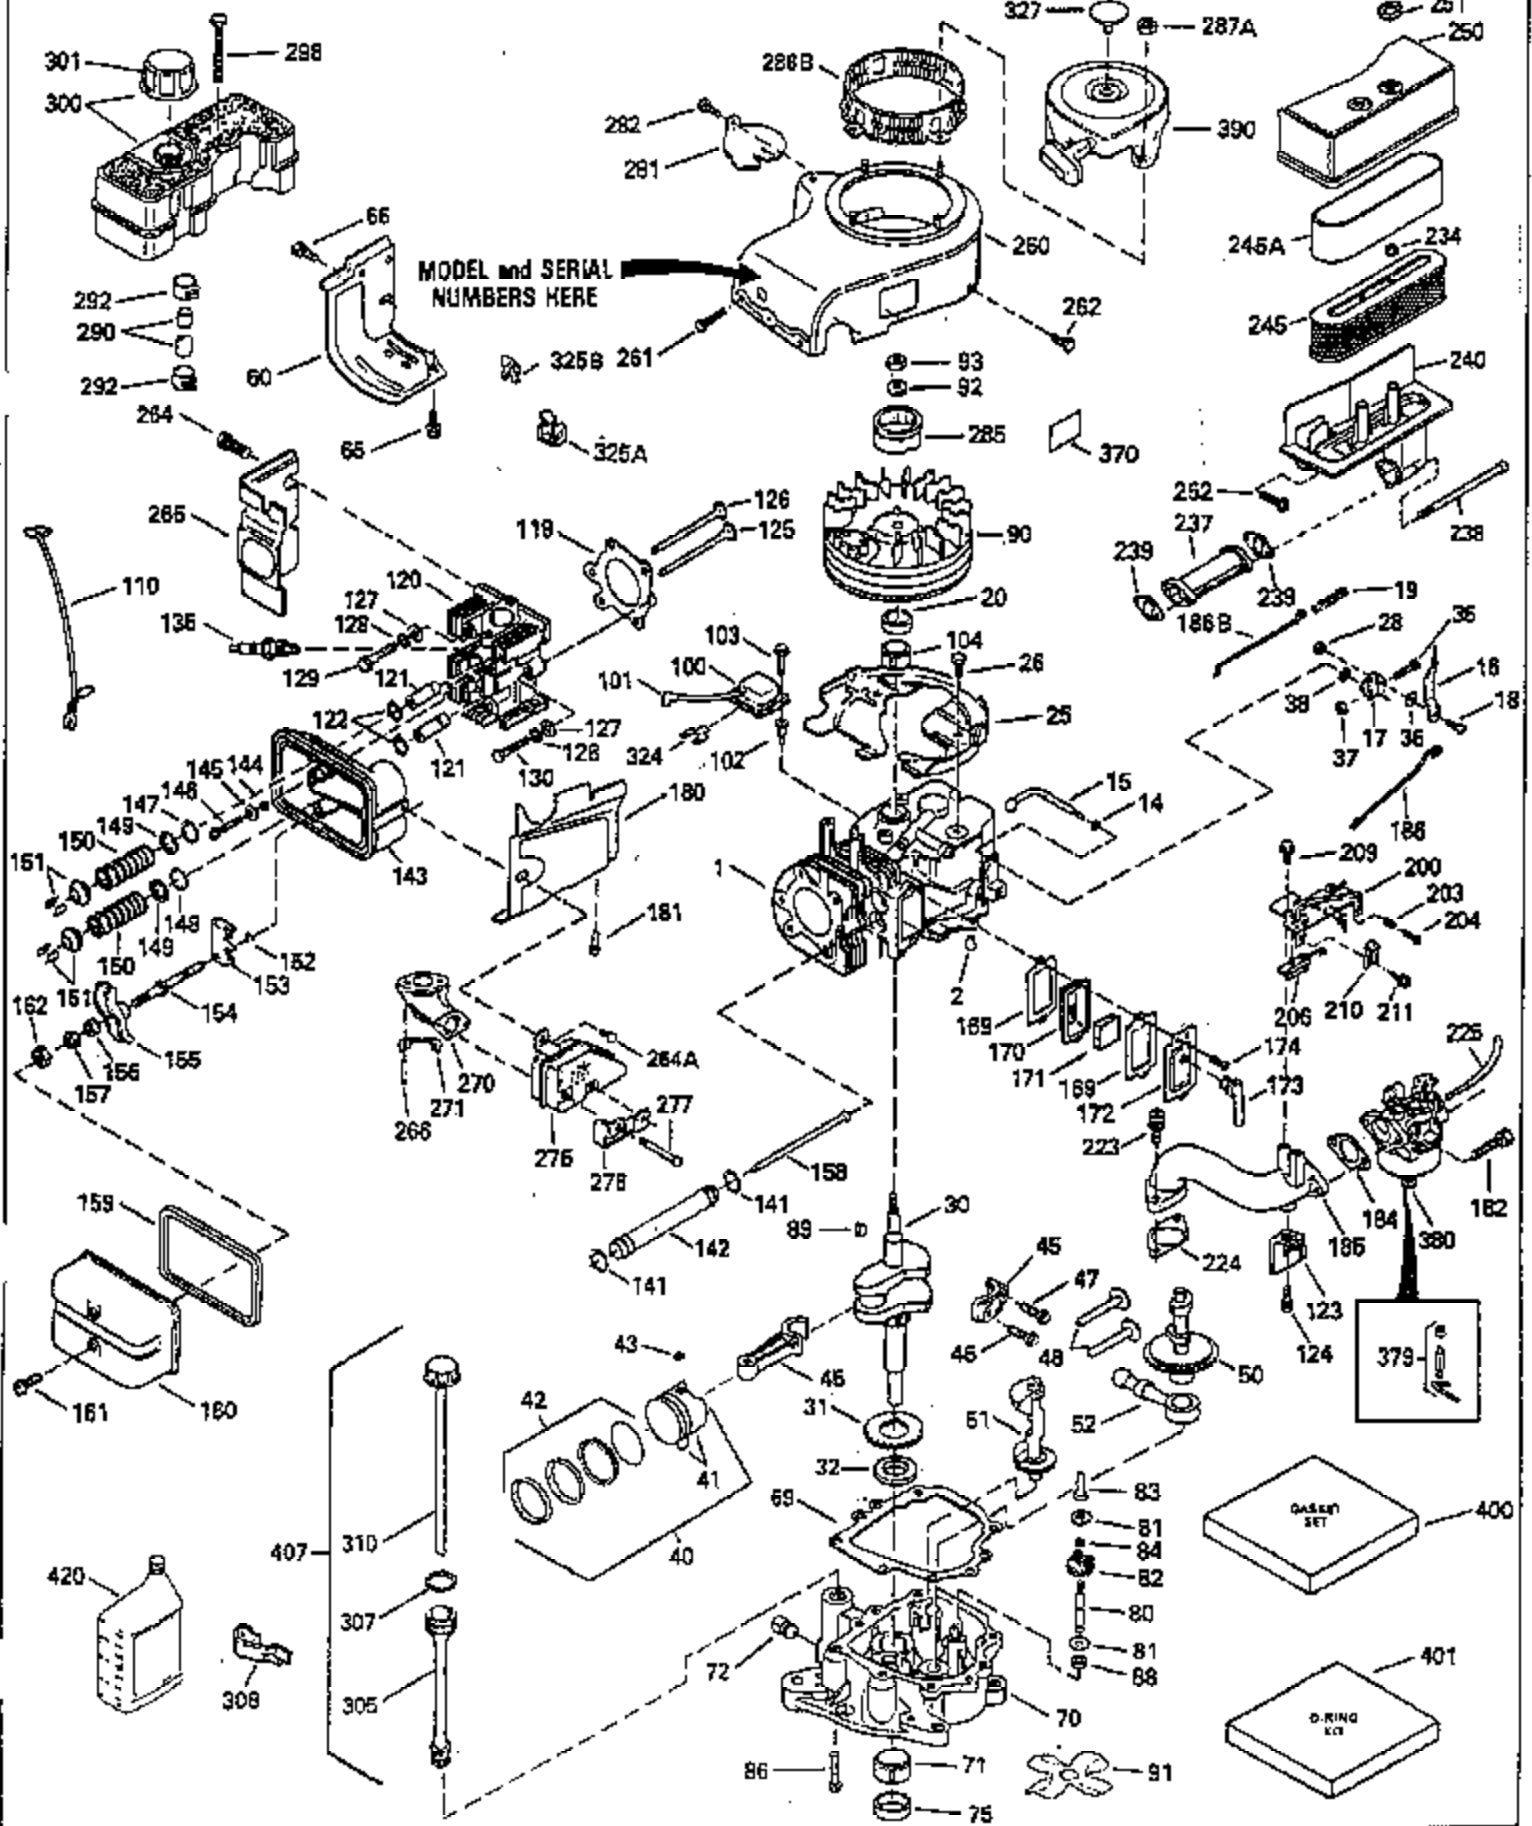

## Engine Parts List #1

Ref #	Part Number	Qty	Description
1	35323A		Cylinder (Incl. 2 & 20)
2	27652		Dowel Pin
14	28277		Washer
15	35324		Governor Rod
16	35520		Governor Lever
17	29916		Governor Lever Clamp
18	650548		Screw, 8-32 x 5/16"
19	35203		Extension Spring
20	35319		Oil Seal
25	35326		Blower Housing Baffle
28	30322		Lock Nut, 10-32
30	35336		Crankshaft
31	35327		Counterbalance Gear
32	35653		Shim Washer (.015") (Use as required)
35	29826		Screw, 10-32 x 3/4"
36	29918		Lock Washer
37	29216		Lock Nut, 10-32
38	29642		Retaining Ring
40	35339A		Piston, Pin & Ring Set (Std.)
40	35340A		Piston, Pin & Ring Set (.010" OS)
40	35341A		Piston, Pin & Ring Set (.020" OS)
41	35329		Piston & Pin Ass'y. (Std.) (Incl. 43)
41	35430		Piston & Pin Ass'y. (.010" OS) (Incl. 43)
41	35431		Piston & Pin Ass'y. (.020" OS) (Incl. 43)
42	34866A		Ring Set (Std.)
42	34867A		Ring Set (.010" OS)
42	35868A		Ring Set (.020" OS)
43	31919		Piston Pin Retaining Ring
45	35330A		Connecting Rod Ass'y. (Incl. 46 & 47)
46	650908		Connecting Rod Bolt
47	650882		Connecting Rod Bolt
48	35313		Valve Lifter
50	35314		Camshaft (MCR)
51	35315A		Counterbalance Weight
52	31356		Oil Pump Ass'y.
60	35316		Blower Housing Extension
64	30063		Screw, Torx T-30, 1/4-20"
65	650128		Screw, 10-24 1/2"
66	30063		Screw, Torx T-30, 1/4-20"
69	35317		* Flange Gasket
70	35318A		Mounting Flange
72	31927		Oil Drain Plug
75	35319		Oil Seal
80	35320		Governor Shaft
81	35479		Washer
82	35321		Governor Gear Ass'y.
83	35322		Governor Spool
84	29193		Retaining Ring
86	650833		Screw, 1/4-20 x 1-3/16"
88	31707A		Spacer (Incl. 81)
89	32589		Flywheel Key
90	611094		Flywheel
92	650880		Lock Washer
93	650881		Flywheel Nut
100	35135		Solid State Ignition
101	610118		Spark Plug Cover
102	650872		Solid State Mounting Stud
103	650814		Screw, Torx T-15, 10-24 x 1"