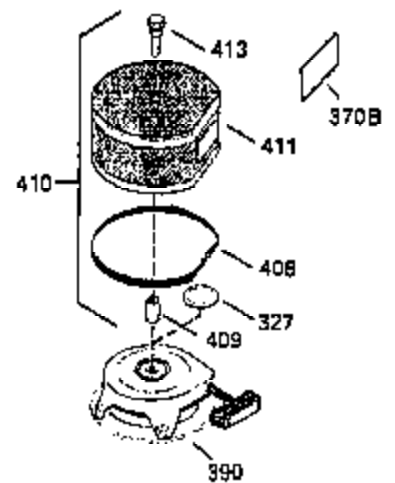

ILLUSTRATION SHOWS TYPICAL PARTS ONLY. ORDER BY PART NUMBER. PARTS NOT LISTED ARE SUPPLIED BY OEM. .

Ref #	Part Number	Qty	Description
64	30063		Screw, Torx T-30, 1/4-20"
131	30063		Screw, Torx T-30, 1/4-20 x 1/2"
239A	34912		* Air Cleaner Gasket To Blower Housing
240A	34909		Air Cleaner Body
243	650875		Screw, 10-32 x 5-1/4"
245	35108		Air Cleaner Filter
245B	34910		Air Cleaner Filter
250A	34911		Air Cleaner Cover
252A	650784		Screw, 10-24 x 11/16"
260B	35338A		Blower Housing
262	29747B		Screw, Torx T-40, 5/16-24 x 21/32"
285A	35411		Starter Screen
287	XXXXX		Pop Rivet (Can Be Purchased Locally)
290	30705		Fuel Line
292	26460		Fuel Line Clamp
308A	35437		Fill Tube Clip
325	34246		Wire Clip
327	34113		Starter Plug
370B	34686		Name Decal
380	632413		Carburetor (Incl. 184)

ILLUSTRATION SHOWS TYPICAL PARTS ONLY. ORDER BY PART NUMBER. PARTS NOT LISTED ARE SUPPLIED BY OEM.

OPTIONAL ELECTRIC STARTER MOTOR

OPTIONAL SPARK ARRESTOR

OPTIONAL DEBRIS SCREEN

Ref #	Part Number	Qty	Description
16	35520		Governor Lever
17	29916		Governor Lever Clamp
18	650548		Screw, 8-32 x 5/16"
19	35203		Extension Spring
28	30322		Lock Nut, 10-32
35	29826		Screw, 10-32 x 3/4"
36	29918		Lock Washer
37	29216		Lock Nut, 10-32
38	29642		Retaining Ring
60	35316		Blower Housing Extension
62	650760		Screw, 8-32 x 3/8"
63	28545		Grommet
64	30063		Screw, Torx T-30, 1/4-20"
65	650128		Screw, 10-24 1/2"
66	30063		Screw, Torx T-30, 1/4-20"
68	33356		Ground Terminal
131	30063		Screw, Torx T-30, 1/4-20 x 1/2"
172	28425		Valve Cover
173	35350		Breather Tube
174	650128		Screw, 10-24 x 1/2"
182	650517		Screw, 1/4-20 x 27/32"
186	35522		Governor Link
209A	30200		Screw, 10-24 x 9/16"
210	27793		Conduit Clip
211	28942		Screw, 10-32 x 3/8"
239A	34912		* Air Cleaner Gasket To Blower Housing
243	650875		Screw, 10-32 x 5-1/4"
325	34246		Wire Clip
327	34113		Starter Plug
361	30063		Screw, TorxT-30, 1/4-20 x 1/2"
370B	34686		Name Decal
380	632413		Carburetor (Incl. 184)
395	33605		Starter Motor (12 Volt)