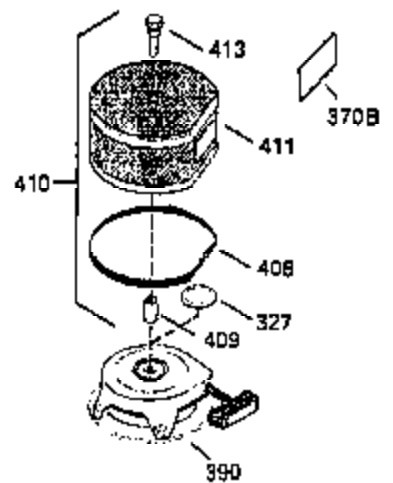

ILLUSTRATION SHOWS TYPICAL PARTS ONLY. ORDER BY PART NUMBER. PARTS NOT LISTED ARE SUPPLIED BY OEM.

OPTIONAL ELECTRIC STARTER MOTOR

OPTIONAL SPARK ARRESTOR

OPTIONAL DEBRIS SCREEN

Ref #	Part Number	Qty	Description
16	32651		Governor Lever
17	29916		Governor Lever Clamp
18	650548		Screw, 8-32 x 5/16"
19	35203		Extension Spring
28	30322		Lock Nut, 10-32
35	29826		Screw, 10-32 x 3/4"
36	29918		Lock Washer
37	29216		Lock Nut, 10-32
38	29642		Retaining Ring
60	35316		Blower Housing Extension
62	650760		Screw, 8-32 x 3/8"
63	28545		Grommet
64	30063		Screw, Torx T-30, 1/4-20"
65	650128		Screw, 10-24 1/2"
66	30063		Screw, Torx T-30, 1/4-20"
68	33356		Ground Terminal
131	30063		Screw, Torx T-30, 1/4-20 x 1/2"
172	28425		Valve Cover
173	35350		Breather Tube
174	650128		Screw, 10-24 x 1/2"
182	650517		Screw, 1/4-20 x 27/32"
186	35302		Governor Link
209A	30200		Screw, 10-24 x 9/16"
210	27793		Conduit Clip
211	28942		Screw, 10-32 x 3/8"
239A	34912		* Air Cleaner Gasket To Blower Housing
243	650875		Screw, 10-32 x 5-1/4"
325	34246		Wire Clip
327	34113		Starter Plug
361	30063		Screw, TorxT-30, 1/4-20 x 1/2"
370B	34686		Name Decal
380	632413		Carburetor (Incl. 184)
395	33605		Starter Motor (12 Volt)