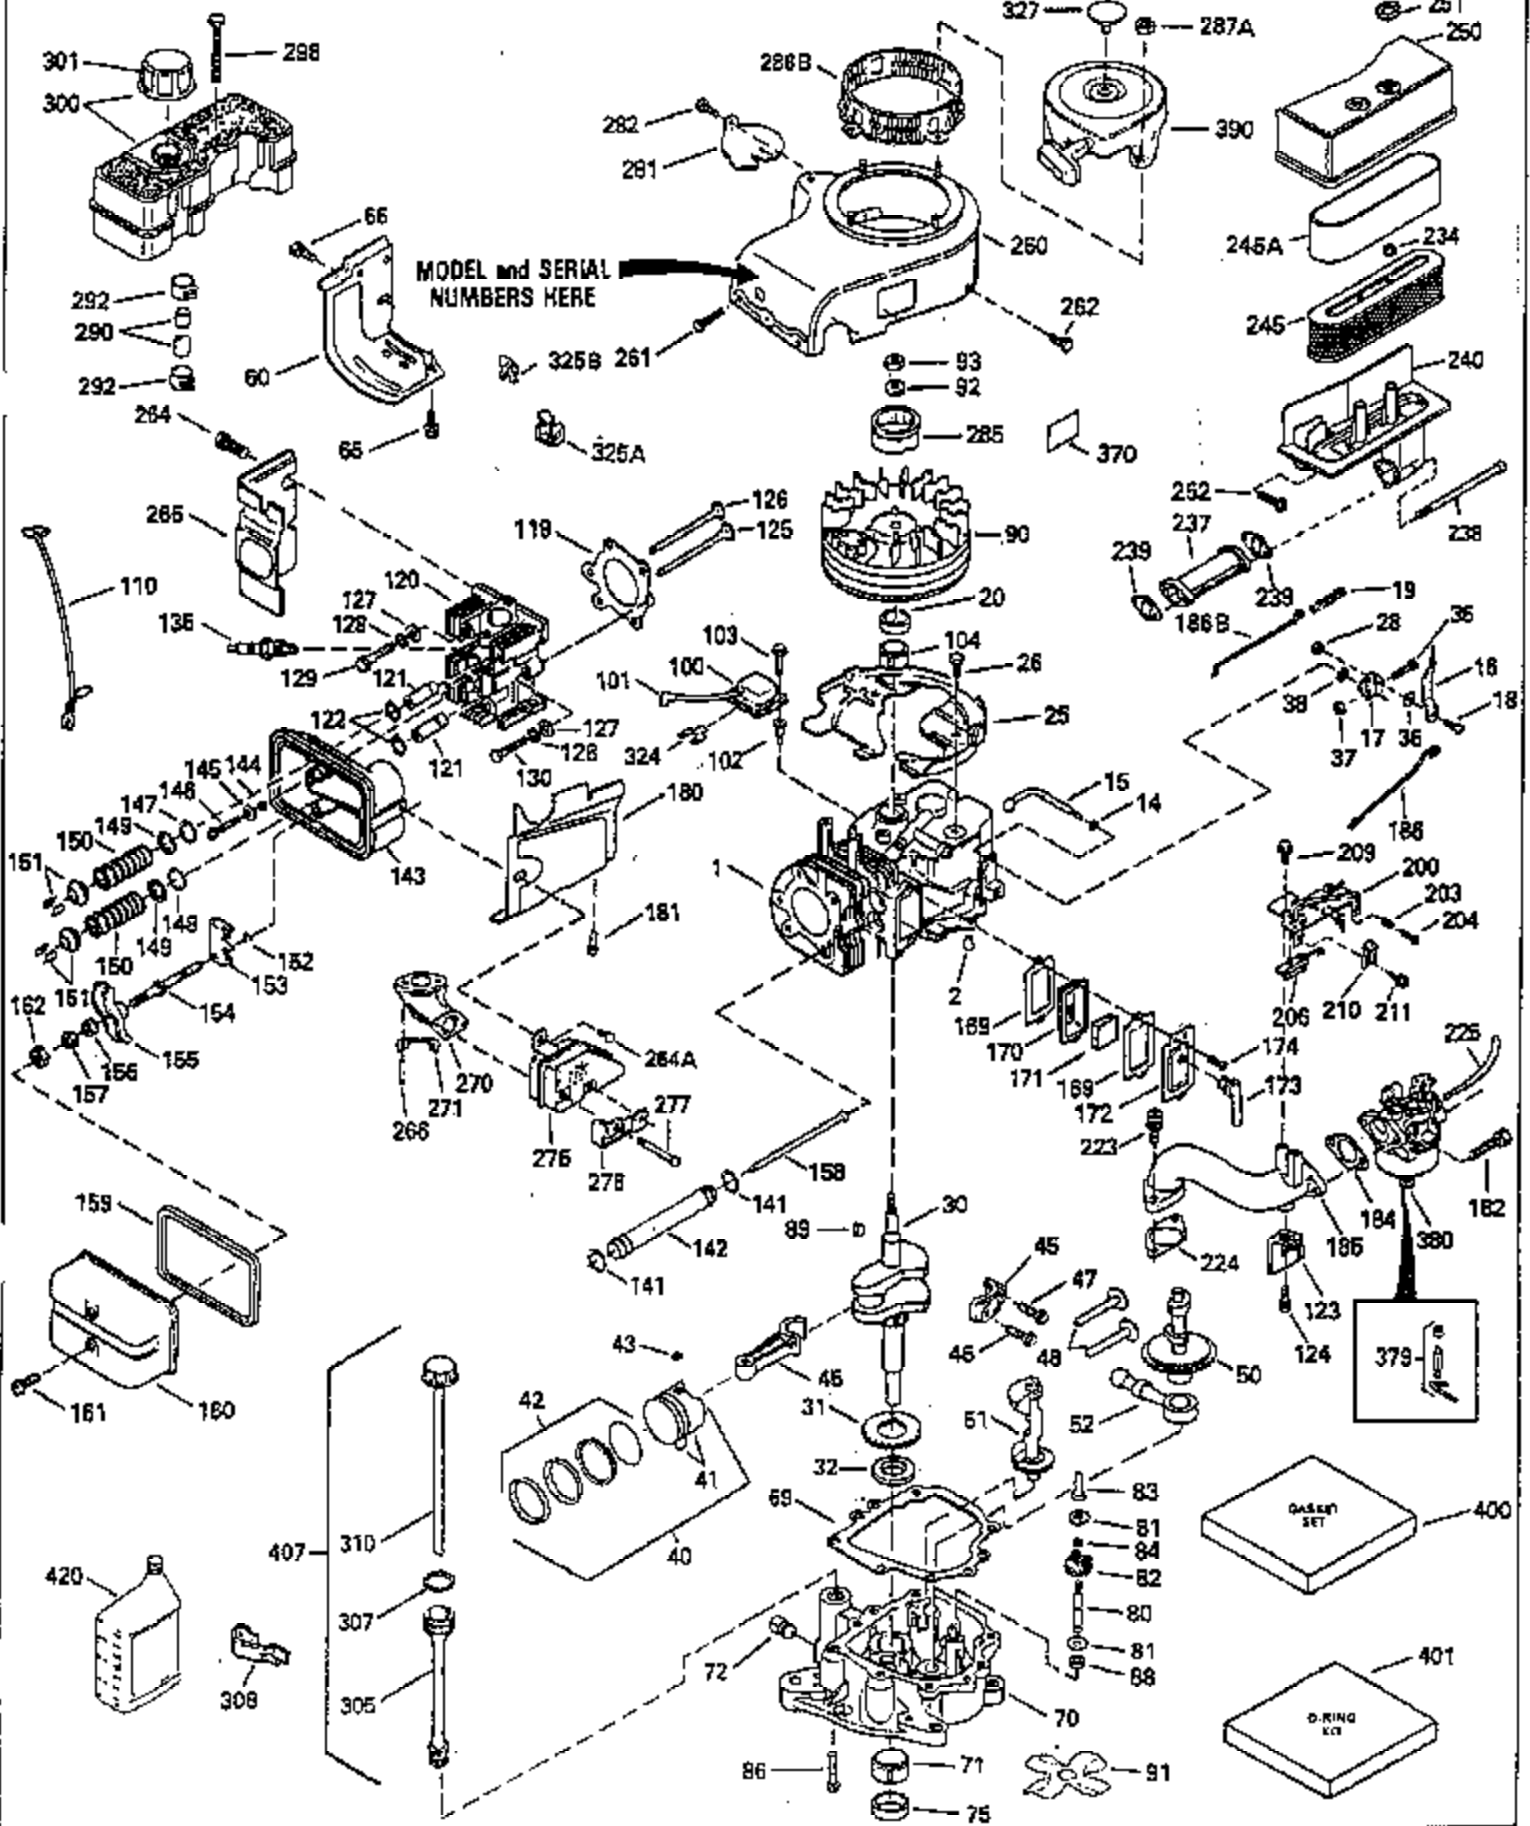

ILLUSTRATION SHOWS TYPICAL PARTS ONLY. ORDER BY PART NUMBER. PARTS NOT LISTED ARE SUPPLIED BY OEM.

Engine Parts List #1

Ref #	Part Number	Qty	Description
1	35323A		Cylinder (Incl. 2 & 20)
2	27652		Dowel Pin
14	28277		Washer
15	35324		Governor Rod
16	32651		Governor Lever
17	29916		Governor Lever Clamp
18	650548		Screw, 8-32 x 5/16"
19	35203		Extension Spring
20	35319		Oil Seal
25	35326		Blower Housing Baffle
28	30322		Lock Nut, 10-32
30	35336		Crankshaft
31	35327		Counterbalance Gear
32	35653		Shim Washer (.015") (Use as required)
35	29826		Screw, 10-32 x 3/4"
36	29918		Lock Washer
37	29216		Lock Nut, 10-32
38	29642		Retaining Ring
40	35339A		Piston, Pin & Ring Set (Std.)
40	35340A		Piston, Pin & Ring Set (.010" OS)
40	35341A		Piston, Pin & Ring Set (.020" OS)
41	35329		Piston & Pin Ass'y. (Std.) (Incl. 43)
41	35430		Piston & Pin Ass'y. (.010" OS) (Incl. 43)
41	35431		Piston & Pin Ass'y. (.020" OS) (Incl. 43)
42	34866A		Ring Set (Std.)
42	34867A		Ring Set (.010" OS)
42	35868A		Ring Set (.020" OS)
43	31919		Piston Pin Retaining Ring
45	35330A		Connecting Rod Ass'y. (Incl. 46 & 47)
46	650908		Connecting Rod Bolt
47	650882		Connecting Rod Bolt
48	35313		Valve Lifter
50	35314		Camshaft (MCR)
51	35315A		Counterbalance Weight
52	31356		Oil Pump Ass'y.
60	35316		Blower Housing Extension
64	30063		Screw, Torx T-30, 1/4-20"
65	650128		Screw, 10-24 1/2"
66	30063		Screw, Torx T-30, 1/4-20"
69	35317		* Flange Gasket
70	35318A		Mounting Flange
72	31927		Oil Drain Plug
75	35319		Oil Seal
80	35320		Governor Shaft
81	35479		Washer
82	35321		Governor Gear Ass'y.
83	35322		Governor Spool
84	29193		Retaining Ring
86	650833		Screw, 1/4-20 x 1-3/16"
88	31707A		Spacer (Incl. 81)
89	32589		Flywheel Key
90	611094		Flywheel
92	650880		Lock Washer
93	650881		Flywheel Nut
100	35135		Solid State Ignition
101	610118		Spark Plug Cover
102	650872		Solid State Mounting Stud
103	650814		Screw, Torx T-15, 10-24 x 1"