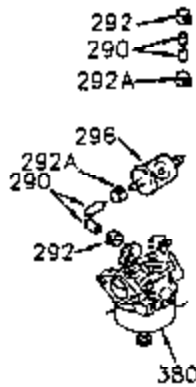

ILLUSTRATION SHOWS TYPICAL PARTS ONLY. ORDER BY PART NUMBER. PARTS NOT LISTED ARE SUPPLIED BY OEM. .

Engine Parts List #2

Ref #	Part Number	Qty	Description
64	30063		Screw, Torx T-30, 1/4-20"
131	30063		Screw, Torx T-30, 1/4-20 x 1/2"
239A	34912		* Air Cleaner Gasket To Blower Housing
240A	34909		Air Cleaner Body
243	650875		Screw, 10-32 x 5-1/4"
245	35108		Air Cleaner Filter
245B	34910		Air Cleaner Filter
250A	34911		Air Cleaner Cover
252A	650784		Screw, 10-24 x 11/16"
260B	35338A		Blower Housing
262	29747B		Screw, Torx T-40, 5/16-24 x 21/32"
285A	35411		Starter Screen
287	XXXXX		Pop Rivet (Can Be Purchased Locally)
290	30705		Fuel Line
292	26460		Fuel Line Clamp
296	34279B		Fuel Filter (Incl. 292)
308A	35437		Fill Tube Clip
325	34246		Wire Clip
327	34113		Starter Plug
370B	34686		Name Decal
380	632413		Carburetor (Incl. 184)