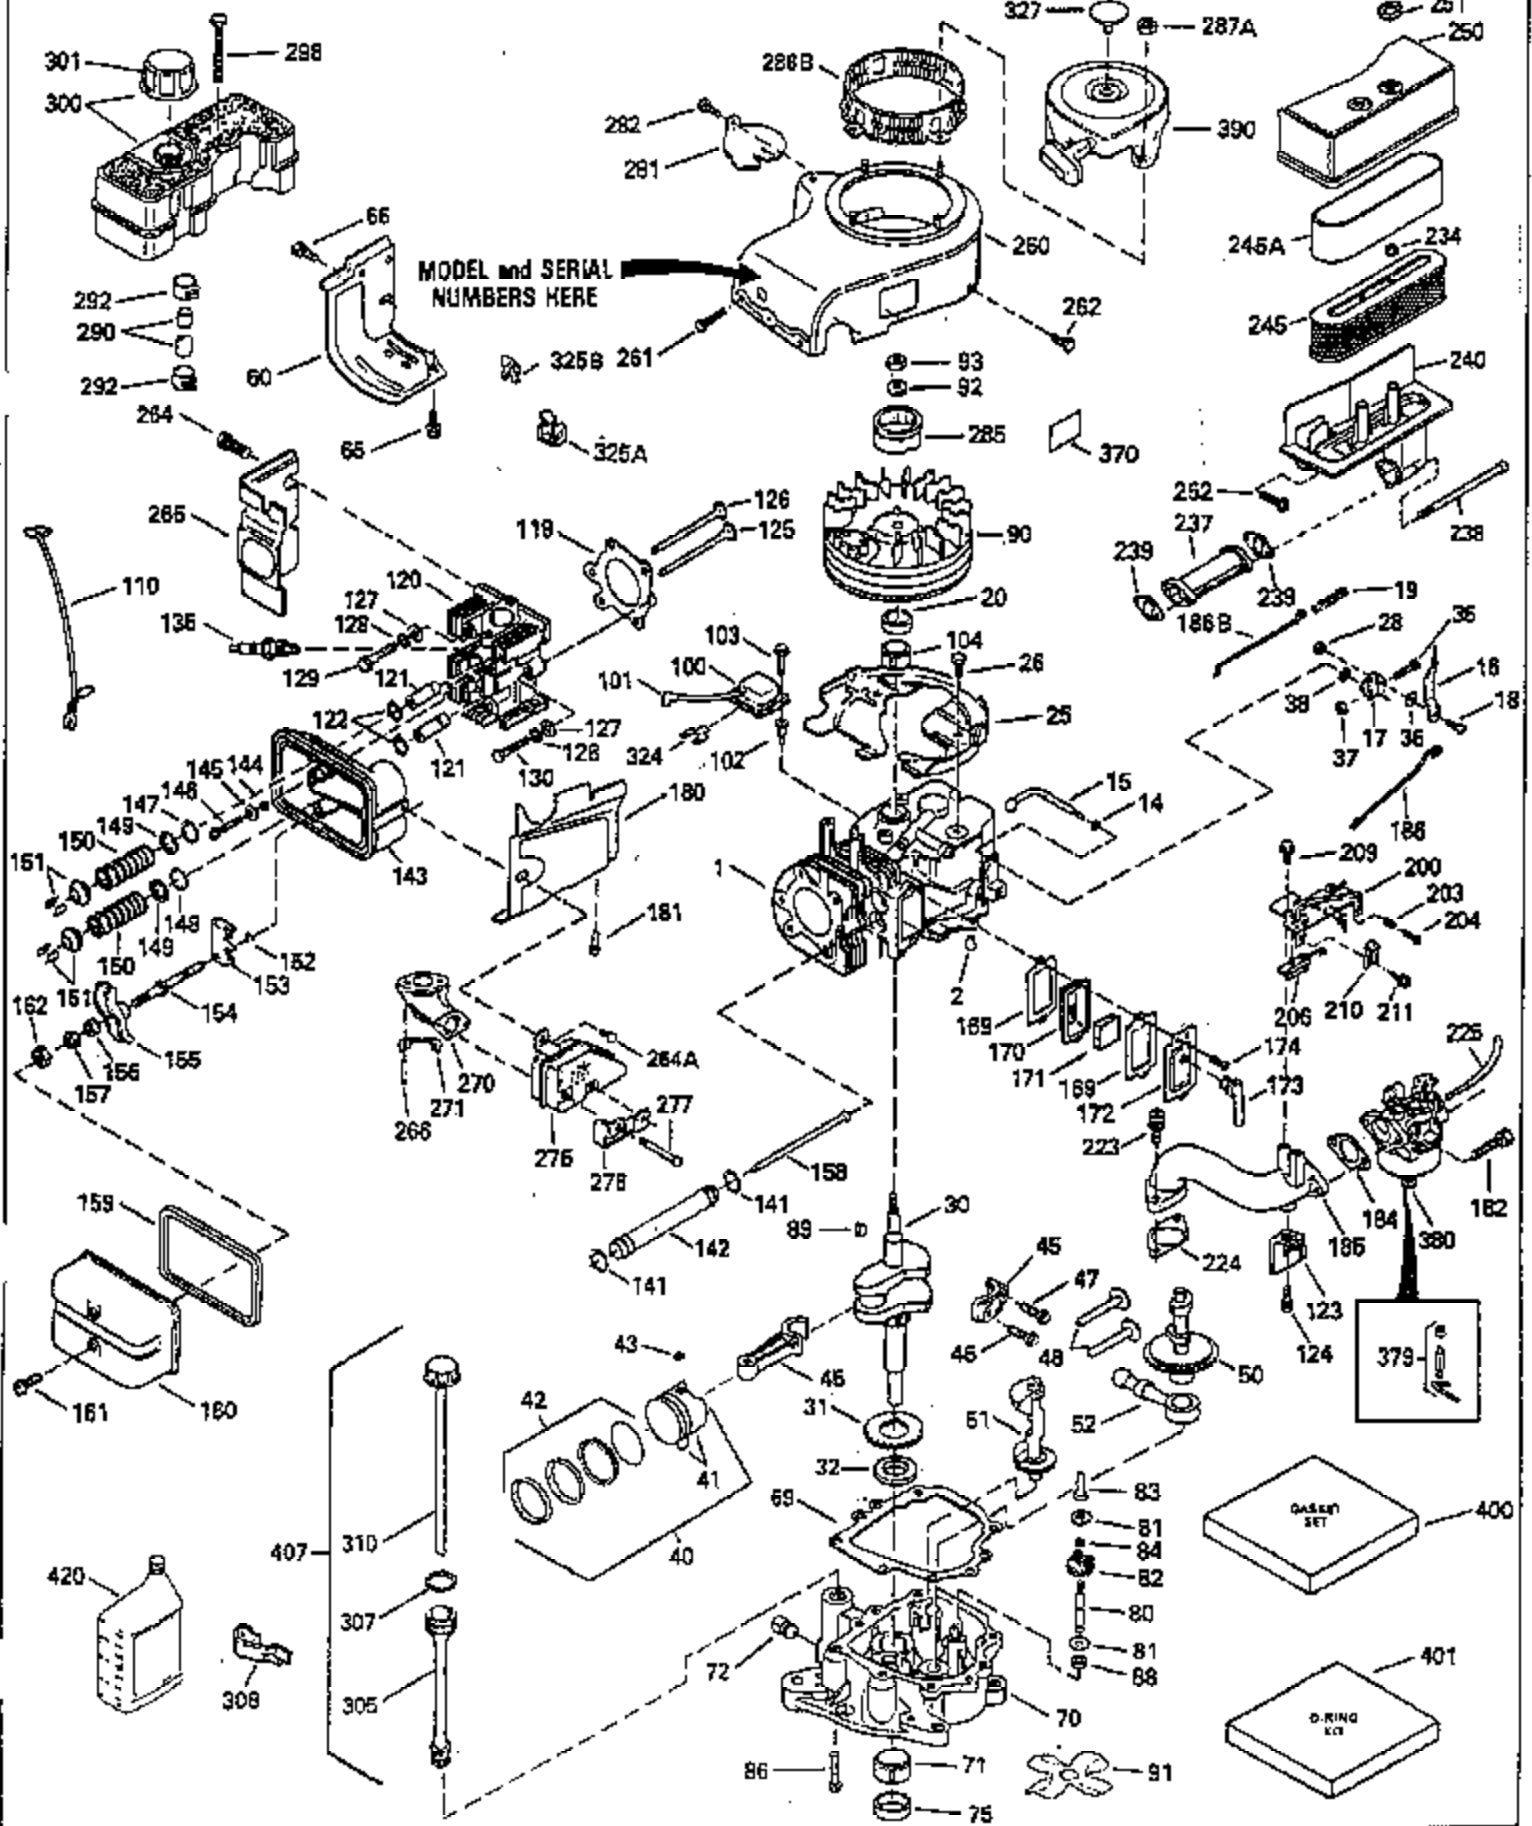

ILLUSTRATION SHOWS TYPICAL PARTS ONLY. ORDER BY PART NUMBER. PARTS NOT LISTED ARE SUPPLIED BY OEM.

Engine Parts List #1

Ref #	Part Number	Qty	Description
1	35323A		Cylinder (Incl. 2 & 20)
2	27652		Dowel Pin
14	28277		Washer
15	35324		Governor Rod
16	32651		Governor Lever
17	29916		Governor Lever Clamp
18	650548		Screw, 8-32 x 5/16"
19	35203		Extension Spring
20	35319		Oil Seal
25	37861		Blower Housing Baffle
28	30322		Lock Nut, 10-32
30	35336		Crankshaft
31	35327		Counterbalance Gear
32	35653		Shim Washer (.015") (Use as required)
35	29826		Screw, 10-32 x 3/4"
36	29918		Lock Washer
37	29216		Lock Nut, 10-32
38	29642		Retaining Ring
40	35339A		Piston, Pin & Ring Set (Std.)
40	35340A		Piston, Pin & Ring Set (.010" OS)
40	35341A		Piston, Pin & Ring Set (.020" OS)
41	35329		Piston & Pin Ass'y. (Std.) (Incl. 43)
41	35430		Piston & Pin Ass'y. (.010" OS) (Incl. 43)
41	35431		Piston & Pin Ass'y. (.020" OS) (Incl. 43)
42	34866A		Ring Set (Std.)
42	34867A		Ring Set (.010" OS)
42	35868A		Ring Set (.020" OS)
43	31919		Piston Pin Retaining Ring
45	35330A		Connecting Rod Ass'y. (Incl. 46 & 47)
46	650908		Connecting Rod Bolt
47	650882		Connecting Rod Bolt
48	35313		Valve Lifter
50	35314		Camshaft (MCR)
51	35315A		Counterbalance Weight
52	31356		Oil Pump Ass'y.
60	35316		Blower Housing Extension
64	30063		Screw, Torx T-30, 1/4-20"
65	650128		Screw, 10-24 1/2"
66	30063		Screw, Torx T-30, 1/4-20"
69	35317		* Flange Gasket
70	35318A		Mounting Flange
72	31927		Oil Drain Plug
75	35319		Oil Seal
80	35320		Governor Shaft
81	35479		Washer
82	35321		Governor Gear Ass'y.
83	35322		Governor Spool
84	29193		Retaining Ring
86	650833		Screw, 1/4-20 x 1-3/16"
88	31707A		Spacer (Incl. 81)
89	32589		Flywheel Key
90	611094		Flywheel
92	650880		Lock Washer
93	650881		Flywheel Nut
100	35135		Solid State Ignition
101	610118		Spark Plug Cover
102	650872		Solid State Mounting Stud
103	650814		Screw, Torx T-15, 10-24 x 1"