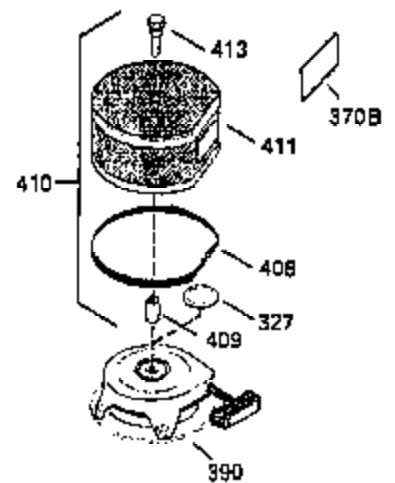

## Engine Parts List #2

Ref #	Part Number	Qty	Description
64	30063		Screw, Torx T-30, 1/4-20"
131	30063		Screw, Torx T-30, 1/4-20 x 1/2"
239A	34912		* Air Cleaner Gasket To Blower Housing
240A	34909		Air Cleaner Body
243	650875		Screw, 10-32 x 5-1/4"
245	35108		Air Cleaner Filter
245B	34910		Air Cleaner Filter
250A	34911		Air Cleaner Cover
252A	650784		Screw, 10-24 x 11/16"
260B	35338A		Blower Housing
262	29747B		Screw, Torx T-40, 5/16-24 x 21/32"
285A	35411		Starter Screen
287			Pop Rivet (Can Be Purchased Locally)
290	30705		Fuel Line
292	26460		Fuel Line Clamp
296	34279B		Fuel Filter (Incl. 292)
308A	35437		Fill Tube Clip
325	34246		Wire Clip
327	34113		Starter Plug
370B	34387		Instruction Decal
380	632413		Carburetor (Incl. 184)

ILLUSTRATION SHOWS TYPICAL PARTS ONLY. ORDER BY PART NUMBER. PARTS NOT LISTED ARE SUPPLIED BY OEM.

**OPTIONAL ELECTRIC STARTER MOTOR**

**OPTIONAL SPARK ARRESTOR**

**OPTIONAL DEBRIS SCREEN**

Ref #	Part Number	Qty	Description
16	32651		Governor Lever
17	29916		Governor Lever Clamp
18	650548		Screw, 8-32 x 5/16"
19	35203		Extension Spring
28	30322		Lock Nut, 10-32
35	29826		Screw, 10-32 x 3/4"
36	29918		Lock Washer
37	29216		Lock Nut, 10-32
38	29642		Retaining Ring
60	35316		Blower Housing Extension
62	650760		Screw, 8-32 x 3/8"
63	28545		Grommet
64	30063		Screw, Torx T-30, 1/4-20"
65	650128		Screw, 10-24 1/2"
66	30063		Screw, Torx T-30, 1/4-20"
68	33356		Ground Terminal
131	30063		Screw, Torx T-30, 1/4-20 x 1/2"
172	28425		Valve Cover
173	35350		Breather Tube
174	650128		Screw, 10-24 x 1/2"
182	650517		Screw, 1/4-20 x 27/32"
186	35302		Governor Link
209A	30200		Screw, 10-24 x 9/16"
210	27793		Conduit Clip
211	28942		Screw, 10-32 x 3/8"
239A	34912		* Air Cleaner Gasket To Blower Housing
243	650875		Screw, 10-32 x 5-1/4"
325	34246		Wire Clip
327	34113		Starter Plug
361	30063		Screw, TorxT-30, 1/4-20 x 1/2"
370B	34387		Instruction Decal
380	632413		Carburetor (Incl. 184)
395	33605		Starter Motor (12 Volt)