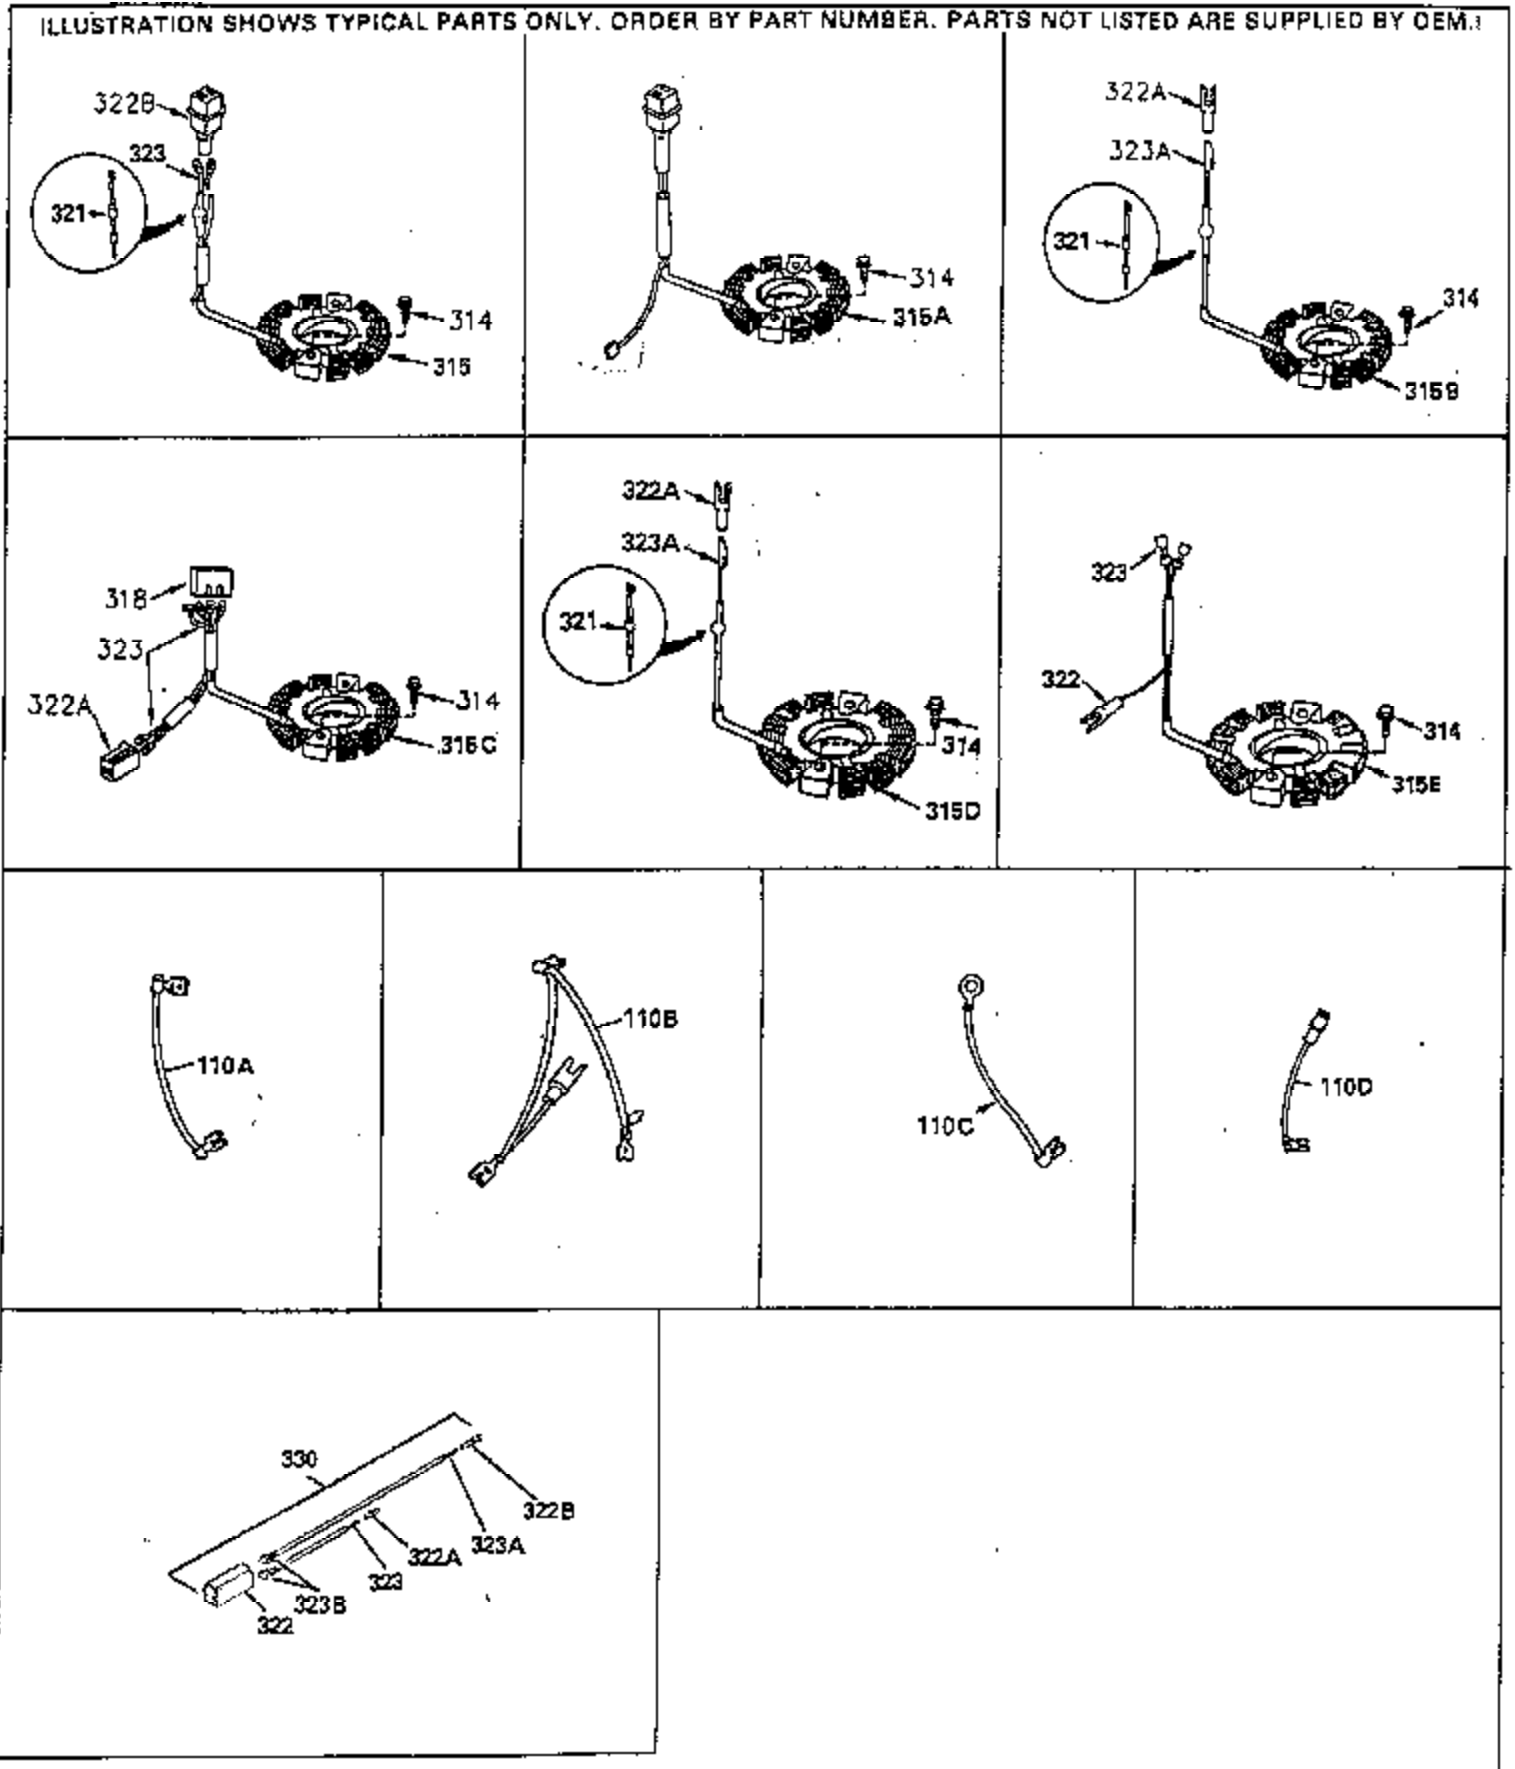

ILLUSTRATION SHOWS TYPICAL PARTS ONLY. ORDER BY PART NUMBER. PARTS NOT LISTED ARE SUPPLIED BY OEM.

Ref #	Part Number	Qty	Description
64	30063		Screw, Torx T-30, 1/4-20"
131	30063		Screw, Torx T-30, 1/4-20 x 1/2"
239A	34912		* Air Cleaner Gasket To Blower Housing
243	650875		Screw, 10-32 x 5-1/4"
314	650873		Screw, 1/4-20 x 3/4"
315	611104		Alternator Coil (3/5 Split) (Incl.321 ,322&323)
321	611161		Diode
322	611142		Connector Body
323	611118		Terminal
325	34246		Wire Clip