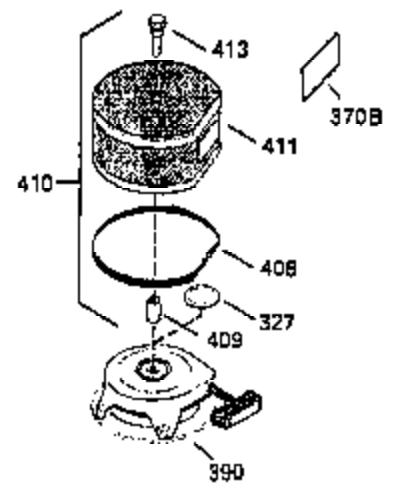

ILLUSTRATION SHOWS TYPICAL PARTS ONLY. ORDER BY PART NUMBER. PARTS NOT LISTED ARE SUPPLIED BY OEM.

OPTIONAL ELECTRIC STARTER MOTOR

OPTIONAL SPARK ARRESTOR

OPTIONAL DEBRIS SCREEN

Ref #	Part Number	Qty	Description
16	35520		Governor Lever
17	29916		Governor Lever Clamp
18	650548		Screw, 8-32 x 5/16"
19	35203		Extension Spring
28	30322		Lock Nut, 10-32
35	29826		Screw, 10-32 x 3/4"
36	29918		Lock Washer
37	29216		Lock Nut, 10-32
38	29642		Retaining Ring
60	35316		Blower Housing Extension
62	650760		Screw, 8-32 x 3/8"
63	28545		Grommet
64	30063		Screw, Torx T-30, 1/4-20"
65	650128		Screw, 10-24 1/2"
66	30063		Screw, Torx T-30, 1/4-20"
68	33356		Ground Terminal
131	30063		Screw, Torx T-30, 1/4-20 x 1/2"
172	28425		Valve Cover
173	35350		Breather Tube
174	650128		Screw, 10-24 x 1/2"
182	650517		Screw, 1/4-20 x 27/32"
186	35522		Governor Link
209A	30200		Screw, 10-24 x 9/16"
210	27793		Conduit Clip
211	28942		Screw, 10-32 x 3/8"
239A	34912		* Air Cleaner Gasket To Blower Housing
243	650875		Screw, 10-32 x 5-1/4"
271	35293		Locking Plate
325	34246		Wire Clip
327	34113		Starter Plug
361	30063		Screw, TorxT-30, 1/4-20 x 1/2"
370B	34387		Instruction Decal
380	632413		Carburetor (Incl. 184)
395	33605		Starter Motor (12 Volt)