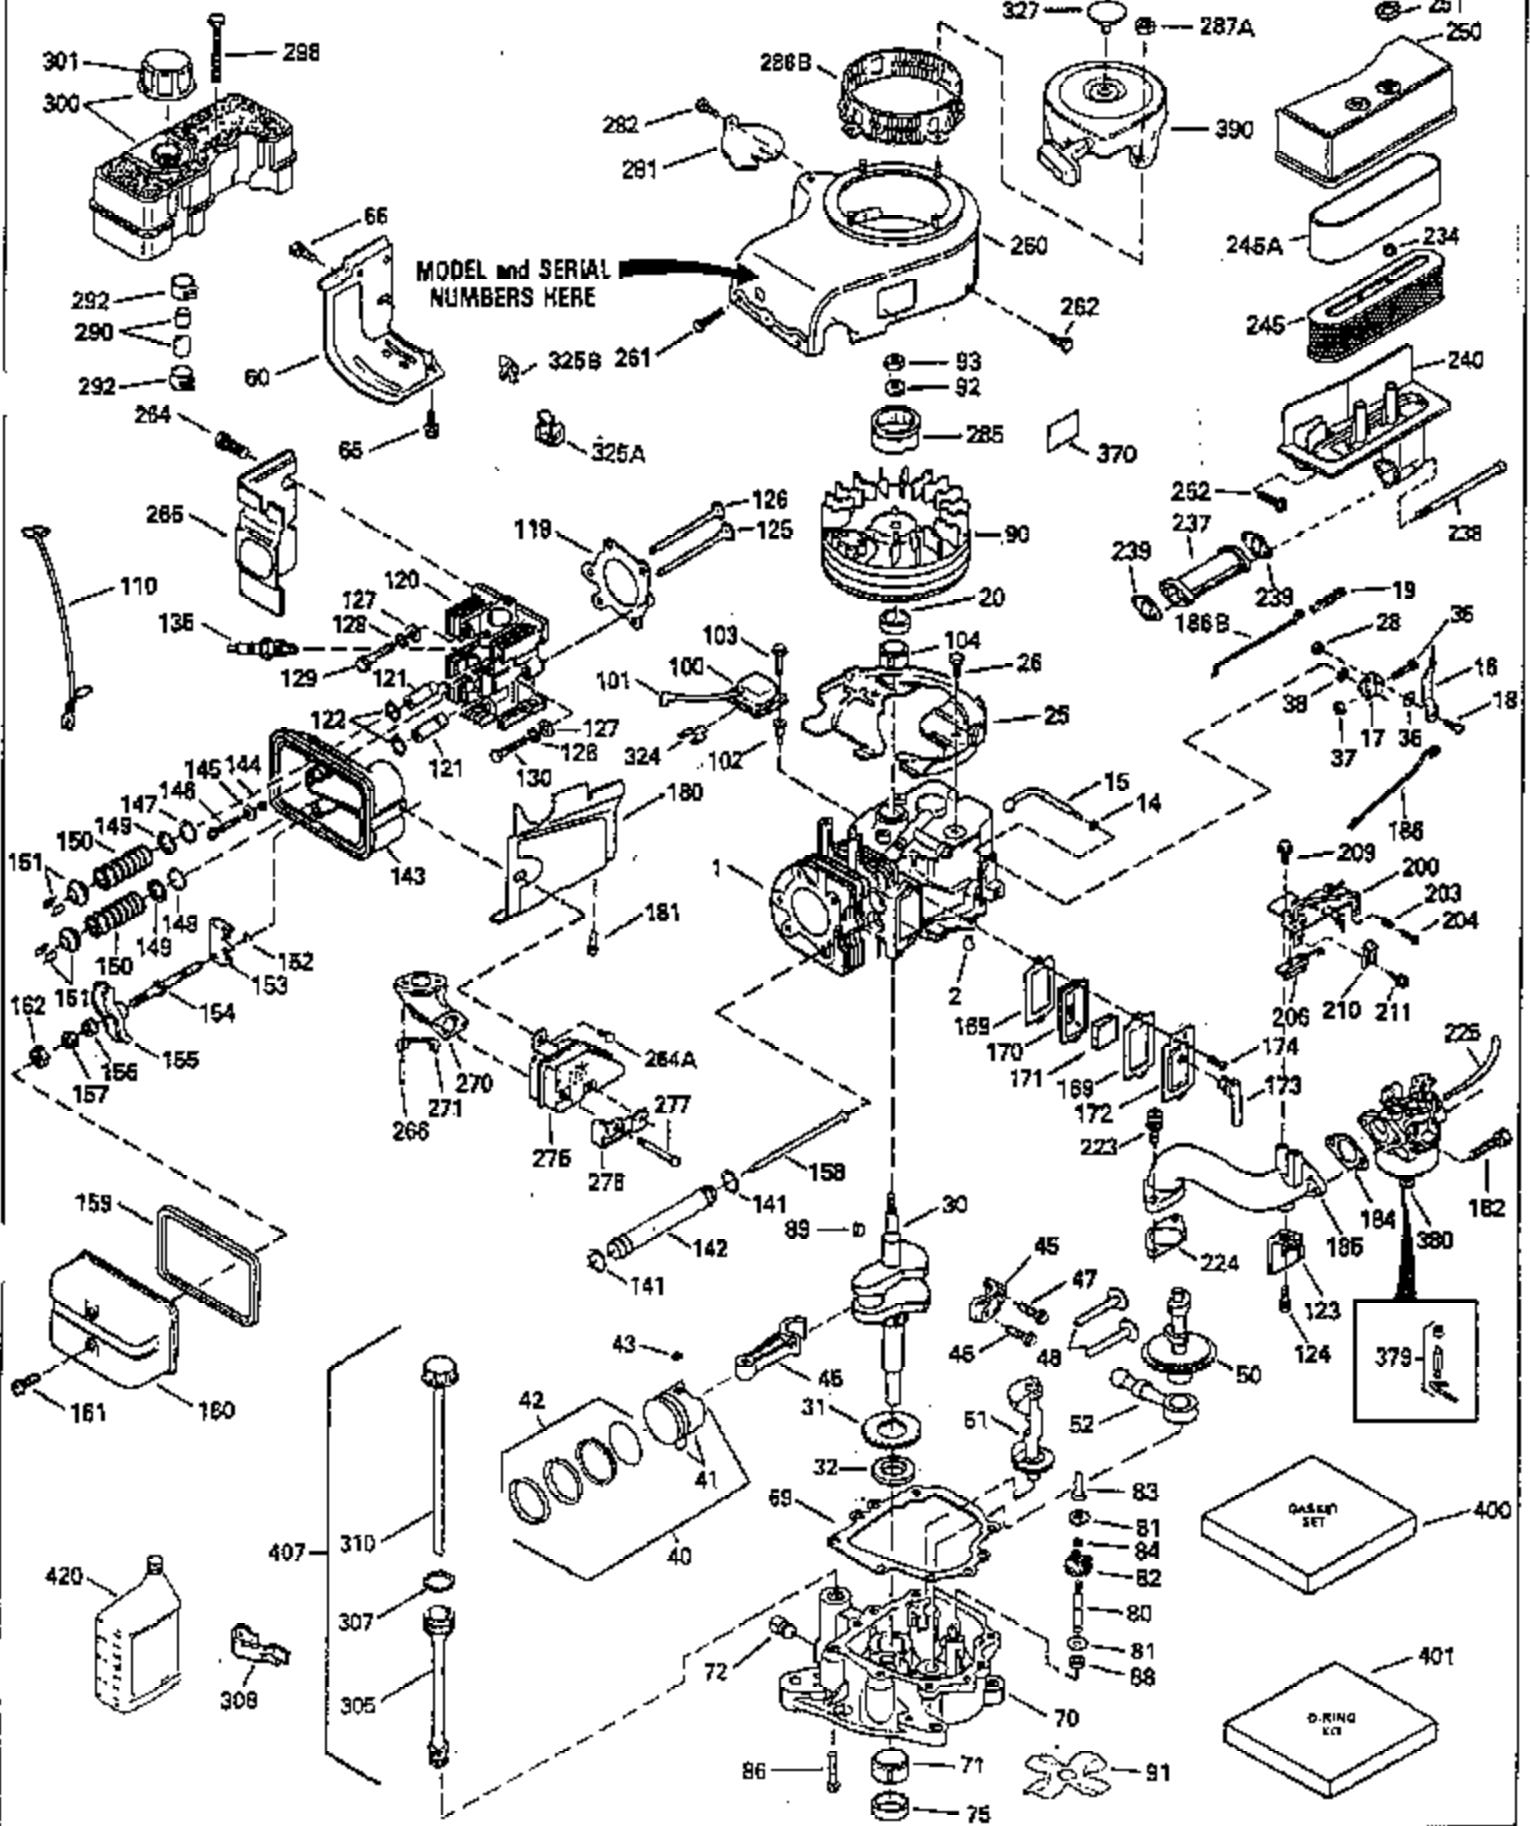

ILLUSTRATION SHOWS TYPICAL PARTS ONLY. ORDER BY PART NUMBER. PARTS NOT LISTED ARE SUPPLIED BY OEM.

Engine Parts List #1

Ref #	Part Number	Qty	Description
1	35323A		Cylinder (Incl. 2 & 20)
2	27652		Dowel Pin
14	28277		Washer
15	35324		Governor Rod
16	35520		Governor Lever
17	29916		Governor Lever Clamp
18	650548		Screw, 8-32 x 5/16"
19	35203		Extension Spring
20	35319		Oil Seal
25	35326		Blower Housing Baffle
28	30322		Lock Nut, 10-32
30	35336		Crankshaft
31	35327		Counterbalance Gear
32	35653		Shim Washer (.015") (Use as required)
35	29826		Screw, 10-32 x 3/4"
36	29918		Lock Washer
37	29216		Lock Nut, 10-32
38	29642		Retaining Ring
40	35339A		Piston, Pin & Ring Set (Std.)
40	35340A		Piston, Pin & Ring Set (.010" OS)
40	35341A		Piston, Pin & Ring Set (.020" OS)
41	35329		Piston & Pin Ass'y. (Std.) (Incl. 43)
41	35430		Piston & Pin Ass'y. (.010" OS) (Incl. 43)
41	35431		Piston & Pin Ass'y. (.020" OS) (Incl. 43)
42	34866A		Ring Set (Std.)
42	34867A		Ring Set (.010" OS)
42	35868A		Ring Set (.020" OS)
43	31919		Piston Pin Retaining Ring
45	35330A		Connecting Rod Ass'y. (Incl. 46 & 47)
46	650908		Connecting Rod Bolt
47	650882		Connecting Rod Bolt
48	35313		Valve Lifter
50	35314		Camshaft (MCR)
51	35315A		Counterbalance Weight
52	31356		Oil Pump Ass'y.
60	35316		Blower Housing Extension
64	30063		Screw, Torx T-30, 1/4-20"
65	650128		Screw, 10-24 1/2"
66	30063		Screw, Torx T-30, 1/4-20"
69	35317		* Flange Gasket
70	35318A		Mounting Flange
72	31927		Oil Drain Plug
75	35319		Oil Seal
80	35320		Governor Shaft
81	35479		Washer
82	35321		Governor Gear Ass'y.
83	35322		Governor Spool
84	29193		Retaining Ring
86	650833		Screw, 1/4-20 x 1-3/16"
88	31707A		Spacer (Incl. 81)
89	32589		Flywheel Key
90	611094		Flywheel
92	650880		Lock Washer
93	650881		Flywheel Nut
100	35135		Solid State Ignition
101	610118		Spark Plug Cover
102	650872		Solid State Mounting Stud
103	650814		Screw, Torx T-15, 10-24 x 1"