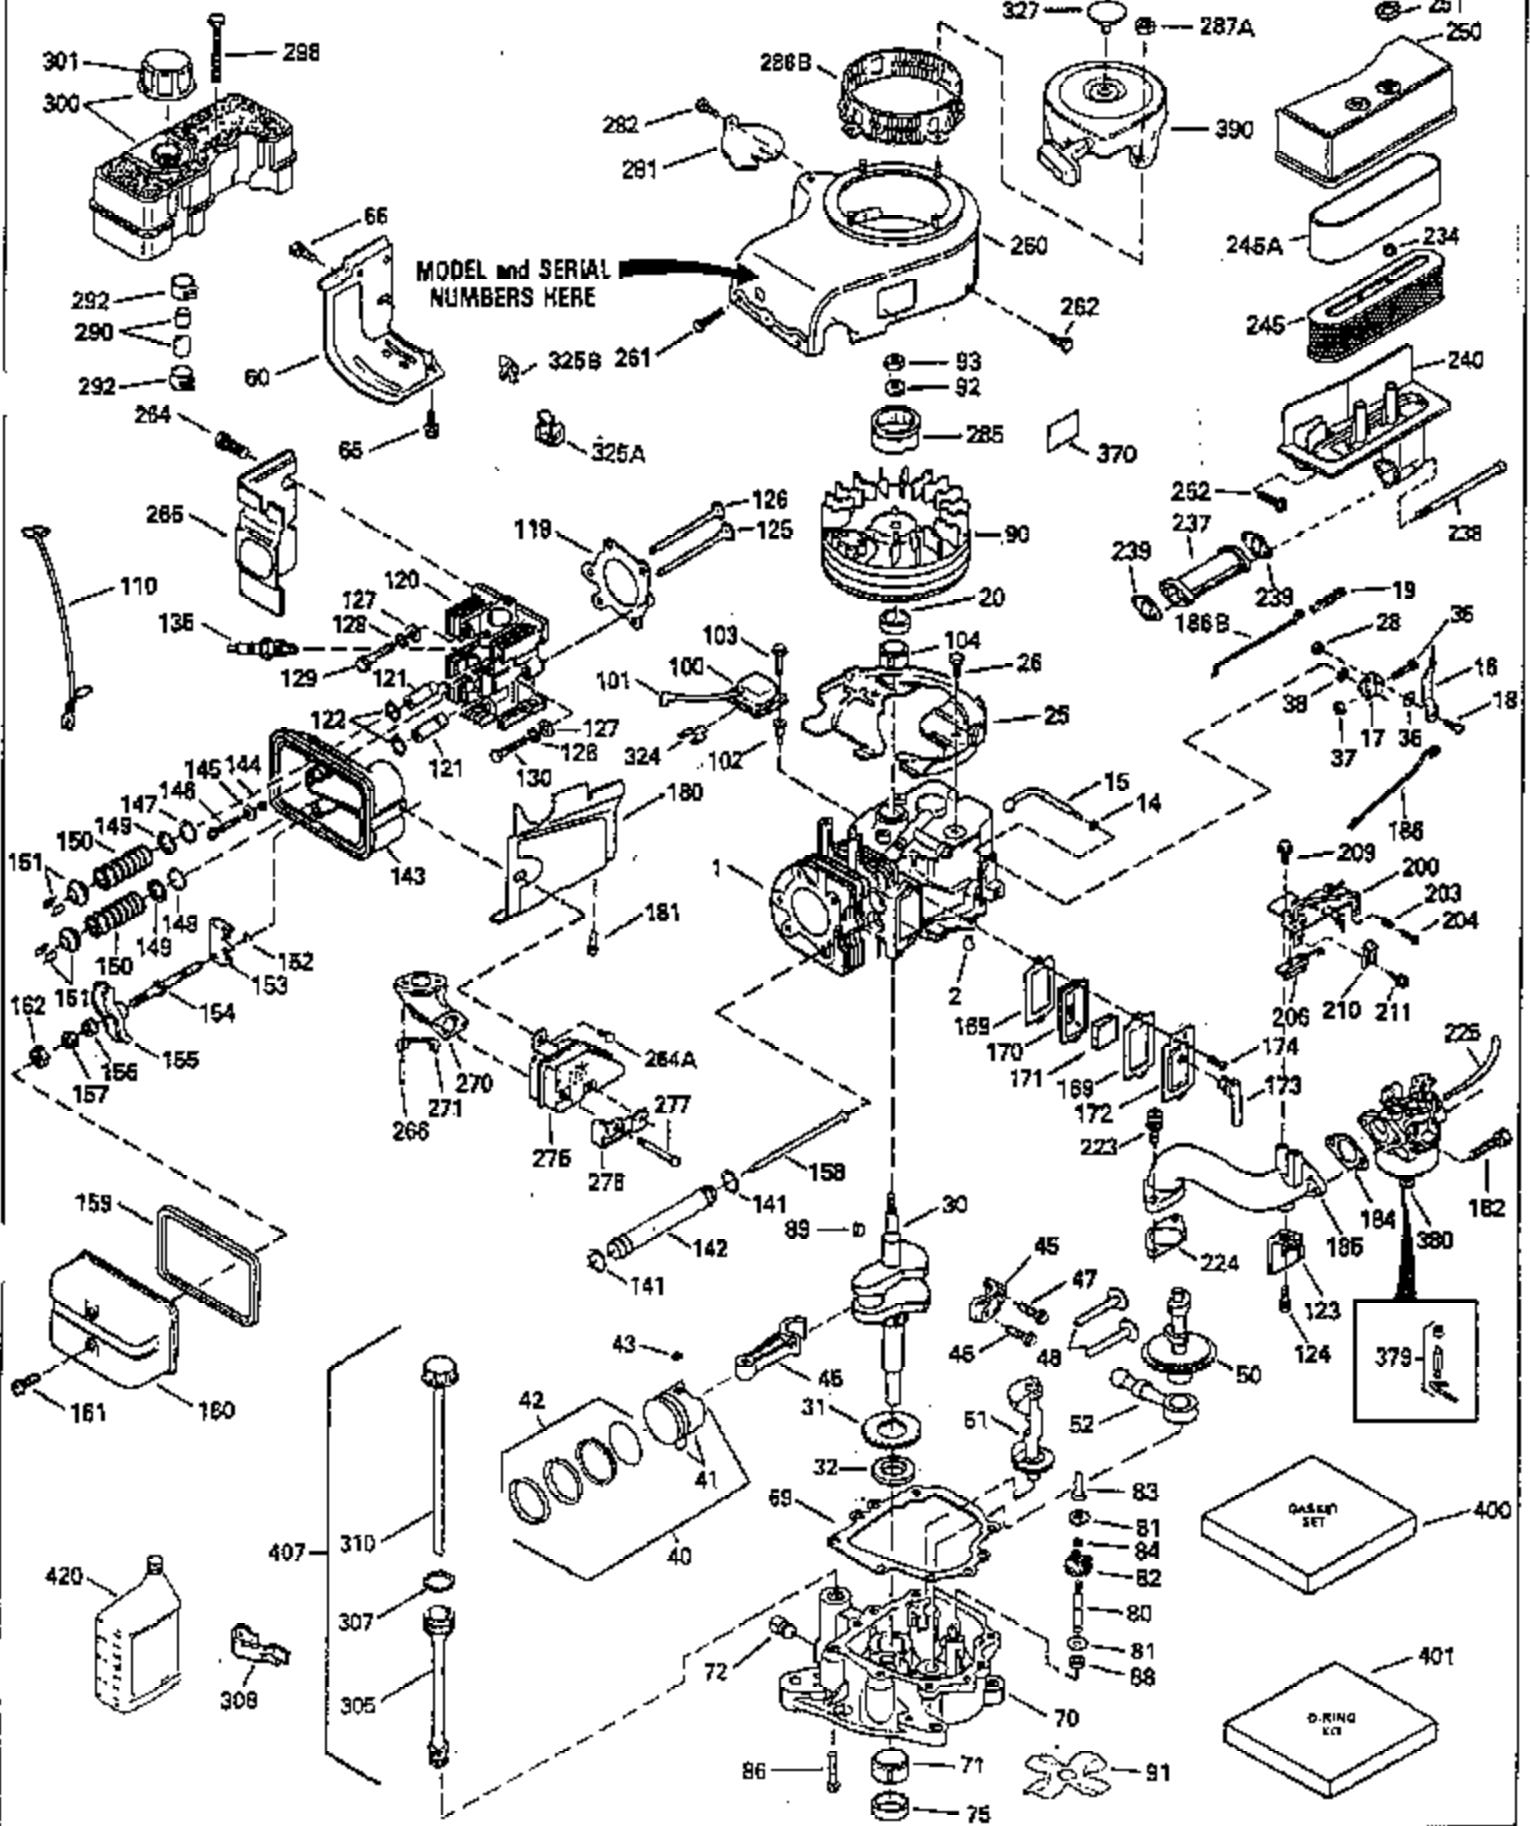

ILLUSTRATION SHOWS TYPICAL PARTS ONLY. ORDER BY PART NUMBER. PARTS NOT LISTED ARE SUPPLIED BY OEM.

Engine Parts List #1

Ref #	Part Number	Qty	Description
1	35323A		Cylinder (Incl. 2 & 20)
2	27652		Dowel Pin
14	28277		Washer
15	35324		Governor Rod
16	32651		Governor Lever
17	29916		Governor Lever Clamp
18	650548		Screw, 8-32 x 5/16"
19	35203		Extension Spring
20	35319		Oil Seal
25	37861		Blower Housing Baffle
28	30322		Lock Nut, 10-32
30	35336		Crankshaft
31	35327		Counterbalance Gear
32	35653		Shim Washer (.015") (Use as required)
35	29826		Screw, 10-32 x 3/4"
36	29918		Lock Washer
37	29216		Lock Nut, 10-32
38	29642		Retaining Ring
40	35339A		Piston, Pin & Ring Set (Std.)
40	35340A		Piston, Pin & Ring Set (.010" OS)
40	35341A		Piston, Pin & Ring Set (.020" OS)
41	35329		Piston & Pin Ass'y. (Std.) (Incl. 43)
41	35430		Piston & Pin Ass'y. (.010" OS) (Incl. 43)
41	35431		Piston & Pin Ass'y. (.020" OS) (Incl. 43)
42	34866A		Ring Set (Std.)
42	34867A		Ring Set (.010" OS)
42	35868A		Ring Set (.020" OS)
43	31919		Piston Pin Retaining Ring
45	35330A		Connecting Rod Ass'y. (Incl. 46 & 47)
46	650908		Connecting Rod Bolt
47	650882		Connecting Rod Bolt
48	35313		Valve Lifter
50	35314		Camshaft (MCR)
51	35315A		Counterbalance Weight
52	31356		Oil Pump Ass'y.
60	35316		Blower Housing Extension
64	30063		Screw, Torx T-30, 1/4-20"
65	650128		Screw, 10-24 1/2"
66	30063		Screw, Torx T-30, 1/4-20"
69	35317		* Flange Gasket
70	35318A		Mounting Flange
72	31927		Oil Drain Plug
75	35319		Oil Seal
80	35320		Governor Shaft
81	35479		Washer
82	35321		Governor Gear Ass'y.
83	35322		Governor Spool
84	29193		Retaining Ring
86	650833		Screw, 1/4-20 x 1-3/16"
88	31707A		Spacer (Incl. 81)
89	32589		Flywheel Key
90	611093		Flywheel
92	650880		Lock Washer
93	650881		Flywheel Nut
100	35135		Solid State Ignition
101	610118		Spark Plug Cover
102	650872		Solid State Mounting Stud
103	650814		Screw, Torx T-15, 10-24 x 1"