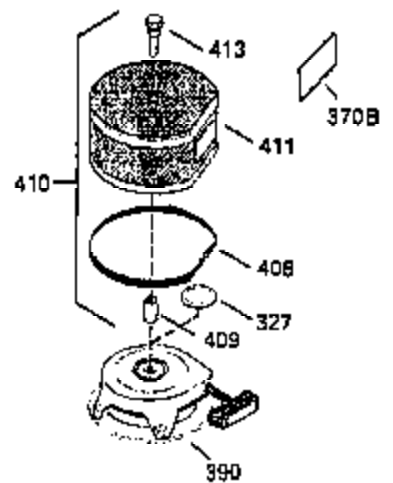

ILLUSTRATION SHOWS TYPICAL PARTS ONLY. ORDER BY PART NUMBER. PARTS NOT LISTED ARE SUPPLIED BY OEM.

OPTIONAL ELECTRIC STARTER MOTOR

OPTIONAL SPARK ARRESTOR

OPTIONAL DEBRIS SCREEN

Ref #	Part Number	Qty	Description
16	32651		Governor Lever
17	29916		Governor Lever Clamp
18	650548		Screw, 8-32 x 5/16"
19	35203		Extension Spring
28	30322		Lock Nut, 10-32
35	29826		Screw, 10-32 x 3/4"
36	29918		Lock Washer
37	29216		Lock Nut, 10-32
38	29642		Retaining Ring
60	35316		Blower Housing Extension
64	30063		Screw, Torx T-30, 1/4-20"
65	650128		Screw, 10-24 1/2"
66	30063		Screw, Torx T-30, 1/4-20"
131	30063		Screw, Torx T-30, 1/4-20 x 1/2"
172	28425		Valve Cover
173	35350		Breather Tube
174	650128		Screw, 10-24 x 1/2"
182	650517		Screw, 1/4-20 x 27/32"
186	35302		Governor Link
209A	30200		Screw, 10-24 x 9/16"
210	27793		Conduit Clip
211	28942		Screw, 10-32 x 3/8"
239A	34912		* Air Cleaner Gasket To Blower Housing
243	650875		Screw, 10-32 x 5-1/4"
271	35293		Locking Plate
325	27275		Wire Clip
327	34113		Starter Plug
361	30063		Screw, TorxT-30, 1/4-20 x 1/2"
370B	34387		Instruction Decal
380	632413		Carburetor (Incl. 184)
395	33605		Starter Motor (12 Volt)