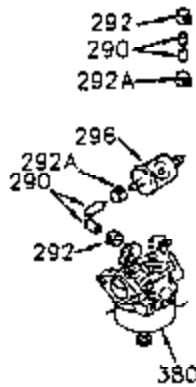

ILLUSTRATION SHOWS TYPICAL PARTS ONLY. ORDER BY PART NUMBER. PARTS NOT LISTED ARE SUPPLIED BY OEM. .