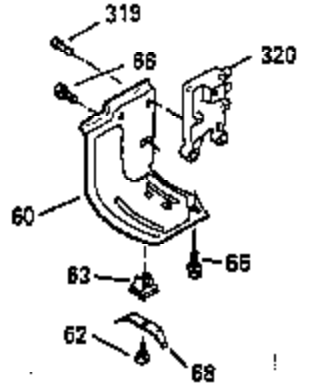

ILLUSTRATION SHOWS TYPICAL PARTS ONLY. ORDER BY PART NUMBER. PARTS NOT LISTED ARE SUPPLIED BY OEM.