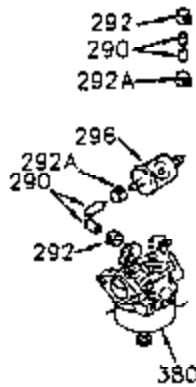

ILLUSTRATION SHOWS TYPICAL PARTS ONLY. ORDER BY PART NUMBER. PARTS NOT LISTED ARE SUPPLIED BY OEM. .

Engine Parts List #2

Ref #	Part Number	Qty	Description
64	30063		Screw, Torx T-30, 1/4-20"
131	30063		Screw, Torx T-30, 1/4-20 x 1/2"
239A	34912		* Air Cleaner Gasket To Blower Housing
240A	34909		Air Cleaner Body
243	650875		Screw, 10-32 x 5-1/4"
245	35108		Air Cleaner Filter
245B	34910		Air Cleaner Filter
250A	34911		Air Cleaner Cover
252A	650784		Screw, 10-24 x 11/16"
260B	35338		Blower Housing
262	29747B		Screw, Torx T-40, 5/16-24 x 21/32"
285A	35411		Starter Screen
287			Pop Rivet (Can Be Purchased Locally)
290	29774		Fuel Line
292	26460		Fuel Line Clamp
296	34279B		Fuel Filter (Incl. 292)
308A	35437		Fill Tube Clip
325	27275		Wire Clip
327	33817		Starter Plug
370B	34387		Instruction Decal
370A	34686		Name Decal
380	632413		Carburetor (Incl. 184)