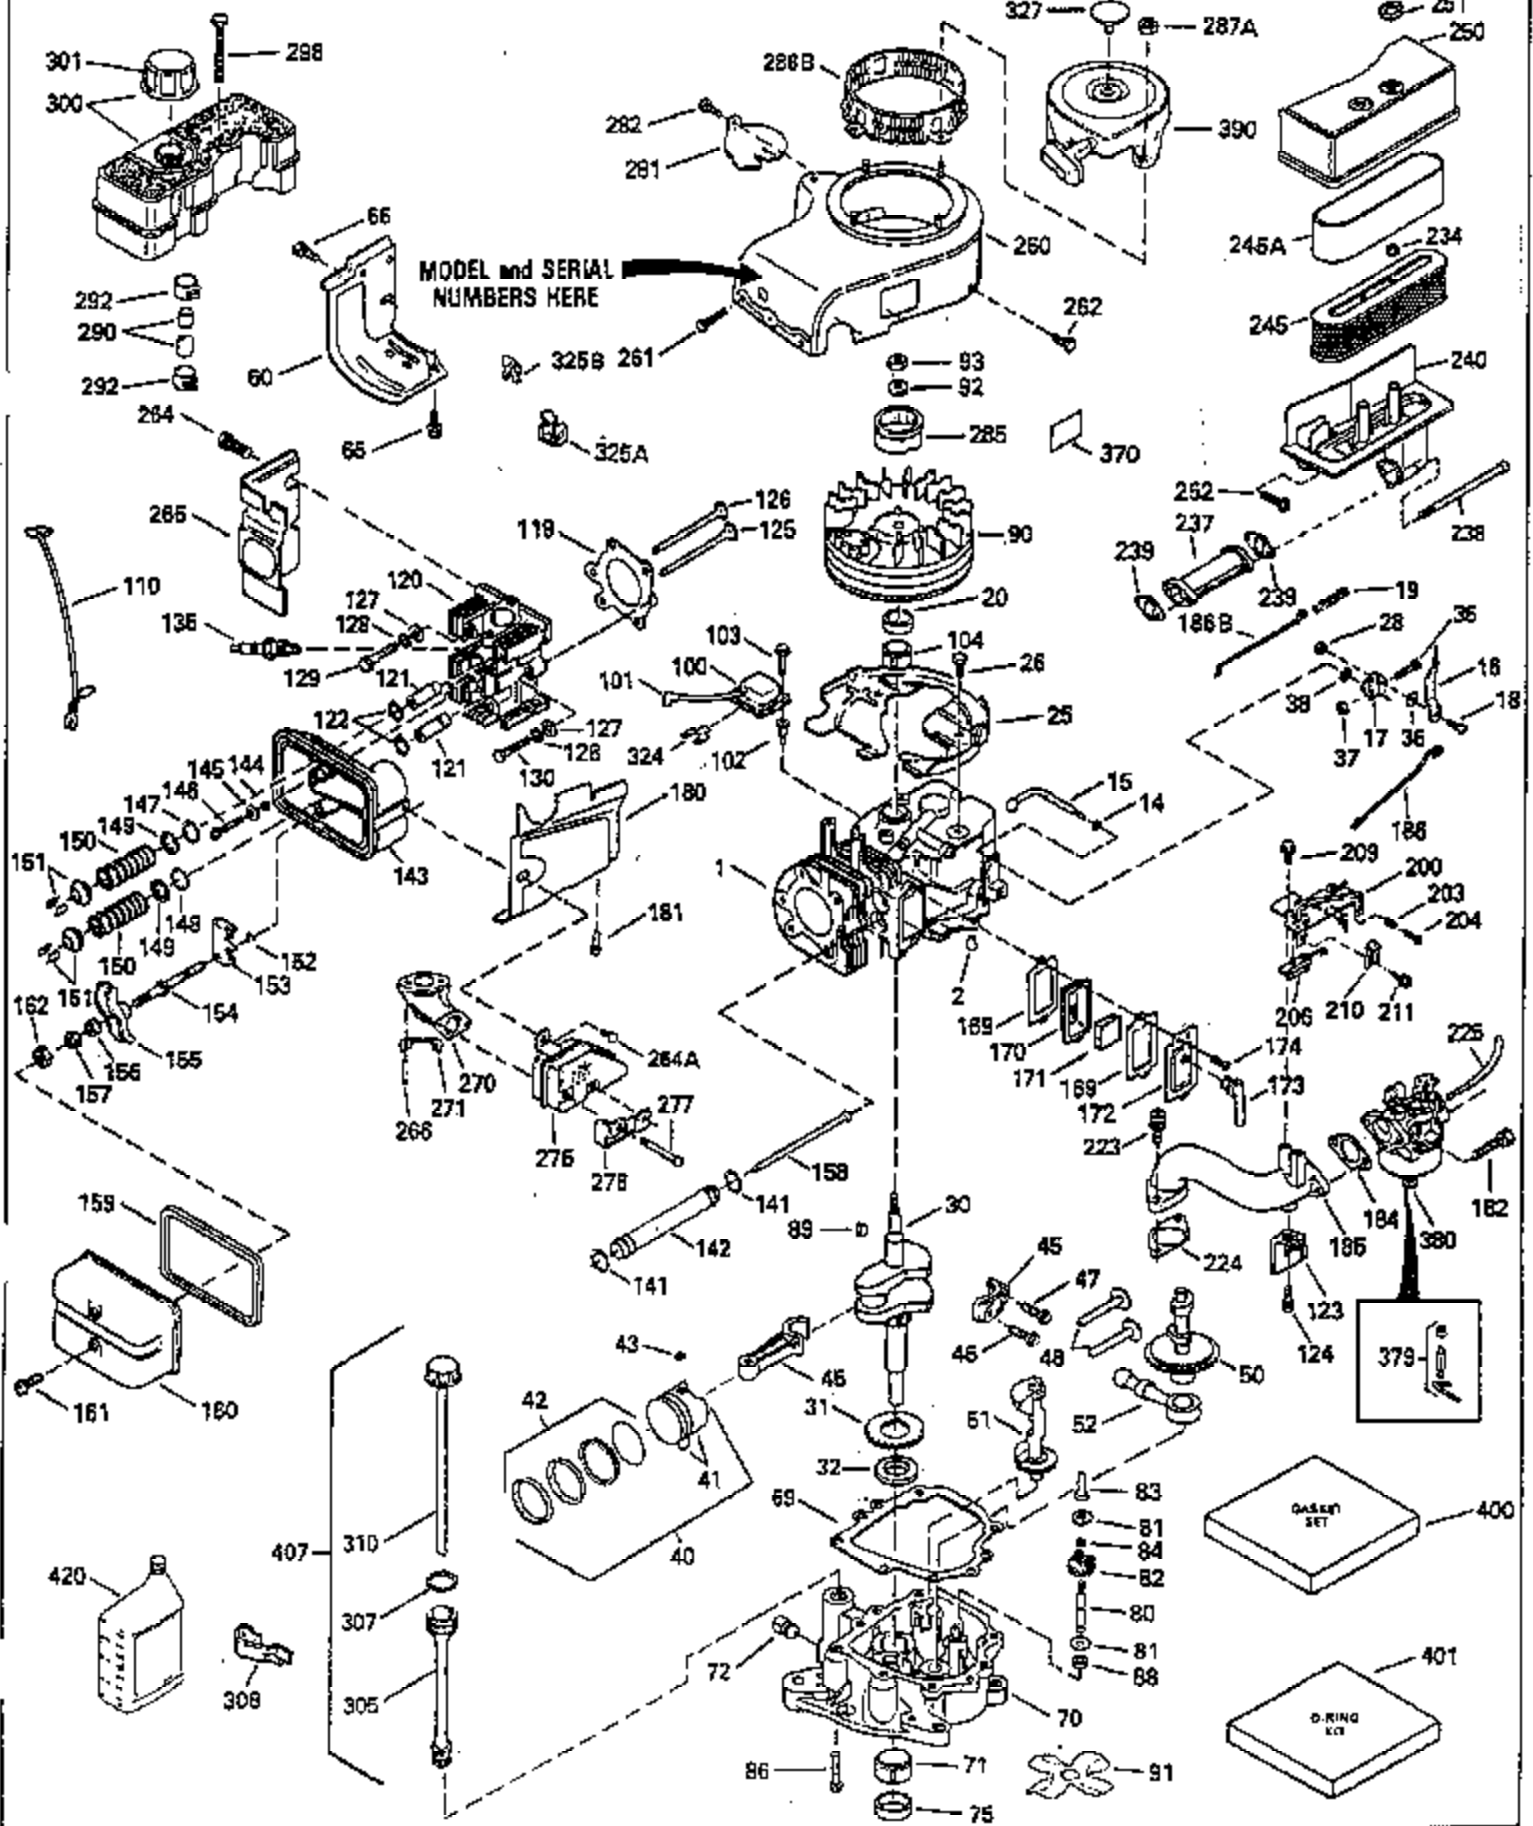

## Engine Parts List #1

Ref #	Part Number	Qty	Description
1	35323A		Cylinder (Incl. 2 & 20)
2	27652		Dowel Pin
14	28277		Washer
15	35324		Governor Rod
16	32651		Governor Lever
17	29916		Governor Lever Clamp
18	650548		Screw, 8-32 x 5/16"
19	35203		Extension Spring
20	35319		Oil Seal
25	37861		Blower Housing Baffle
28	30322		Lock Nut, 10-32
30	35336		Crankshaft
31	35327		Counterbalance Gear
32	35653		Shim Washer (.015") (Use as required)
35	29826		Screw, 10-32 x 3/4"
36	29918		Lock Washer
37	29216		Lock Nut, 10-32
38	29642		Retaining Ring
40	35339A		Piston, Pin & Ring Set (Std.)
40	35340A		Piston, Pin & Ring Set (.010" OS)
40	35341A		Piston, Pin & Ring Set (.020" OS)
41	35329		Piston & Pin Ass'y. (Std.) (Incl. 43)
41	35430		Piston & Pin Ass'y. (.010" OS) (Incl. 43)
41	35431		Piston & Pin Ass'y. (.020" OS) (Incl. 43)
42	34866A		Ring Set (Std.)
42	34867A		Ring Set (.010" OS)
42	35868A		Ring Set (.020" OS)
43	31919		Piston Pin Retaining Ring
45	35330A		Connecting Rod Ass'y. (Incl. 46 & 47)
46	650908		Connecting Rod Bolt
47	650882		Connecting Rod Bolt
48	35313		Valve Lifter
50	35314		Camshaft (MCR)
51	35315A		Counterbalance Weight
52	31356		Oil Pump Ass'y.
60	35316		Blower Housing Extension
64	30063		Screw, Torx T-30, 1/4-20"
65	650128		Screw, 10-24 1/2"
66	30063		Screw, Torx T-30, 1/4-20"
69	35317		* Flange Gasket
70	35318A		Mounting Flange
72	31927		Oil Drain Plug
75	35319		Oil Seal
80	35320		Governor Shaft
81	35479		Washer
82	35321		Governor Gear Ass'y.
83	35322		Governor Spool
84	29193		Retaining Ring
86	650833		Screw, 1/4-20 x 1-3/16"
88	31707A		Spacer (Incl. 81)
89	32589		Flywheel Key
90	611093		Flywheel
92	650880		Lock Washer
93	650881		Flywheel Nut
100	35135		Solid State Ignition
101	610118		Spark Plug Cover
102	650872		Solid State Mounting Stud
103	650814		Screw, Torx T-15, 10-24 x 1"