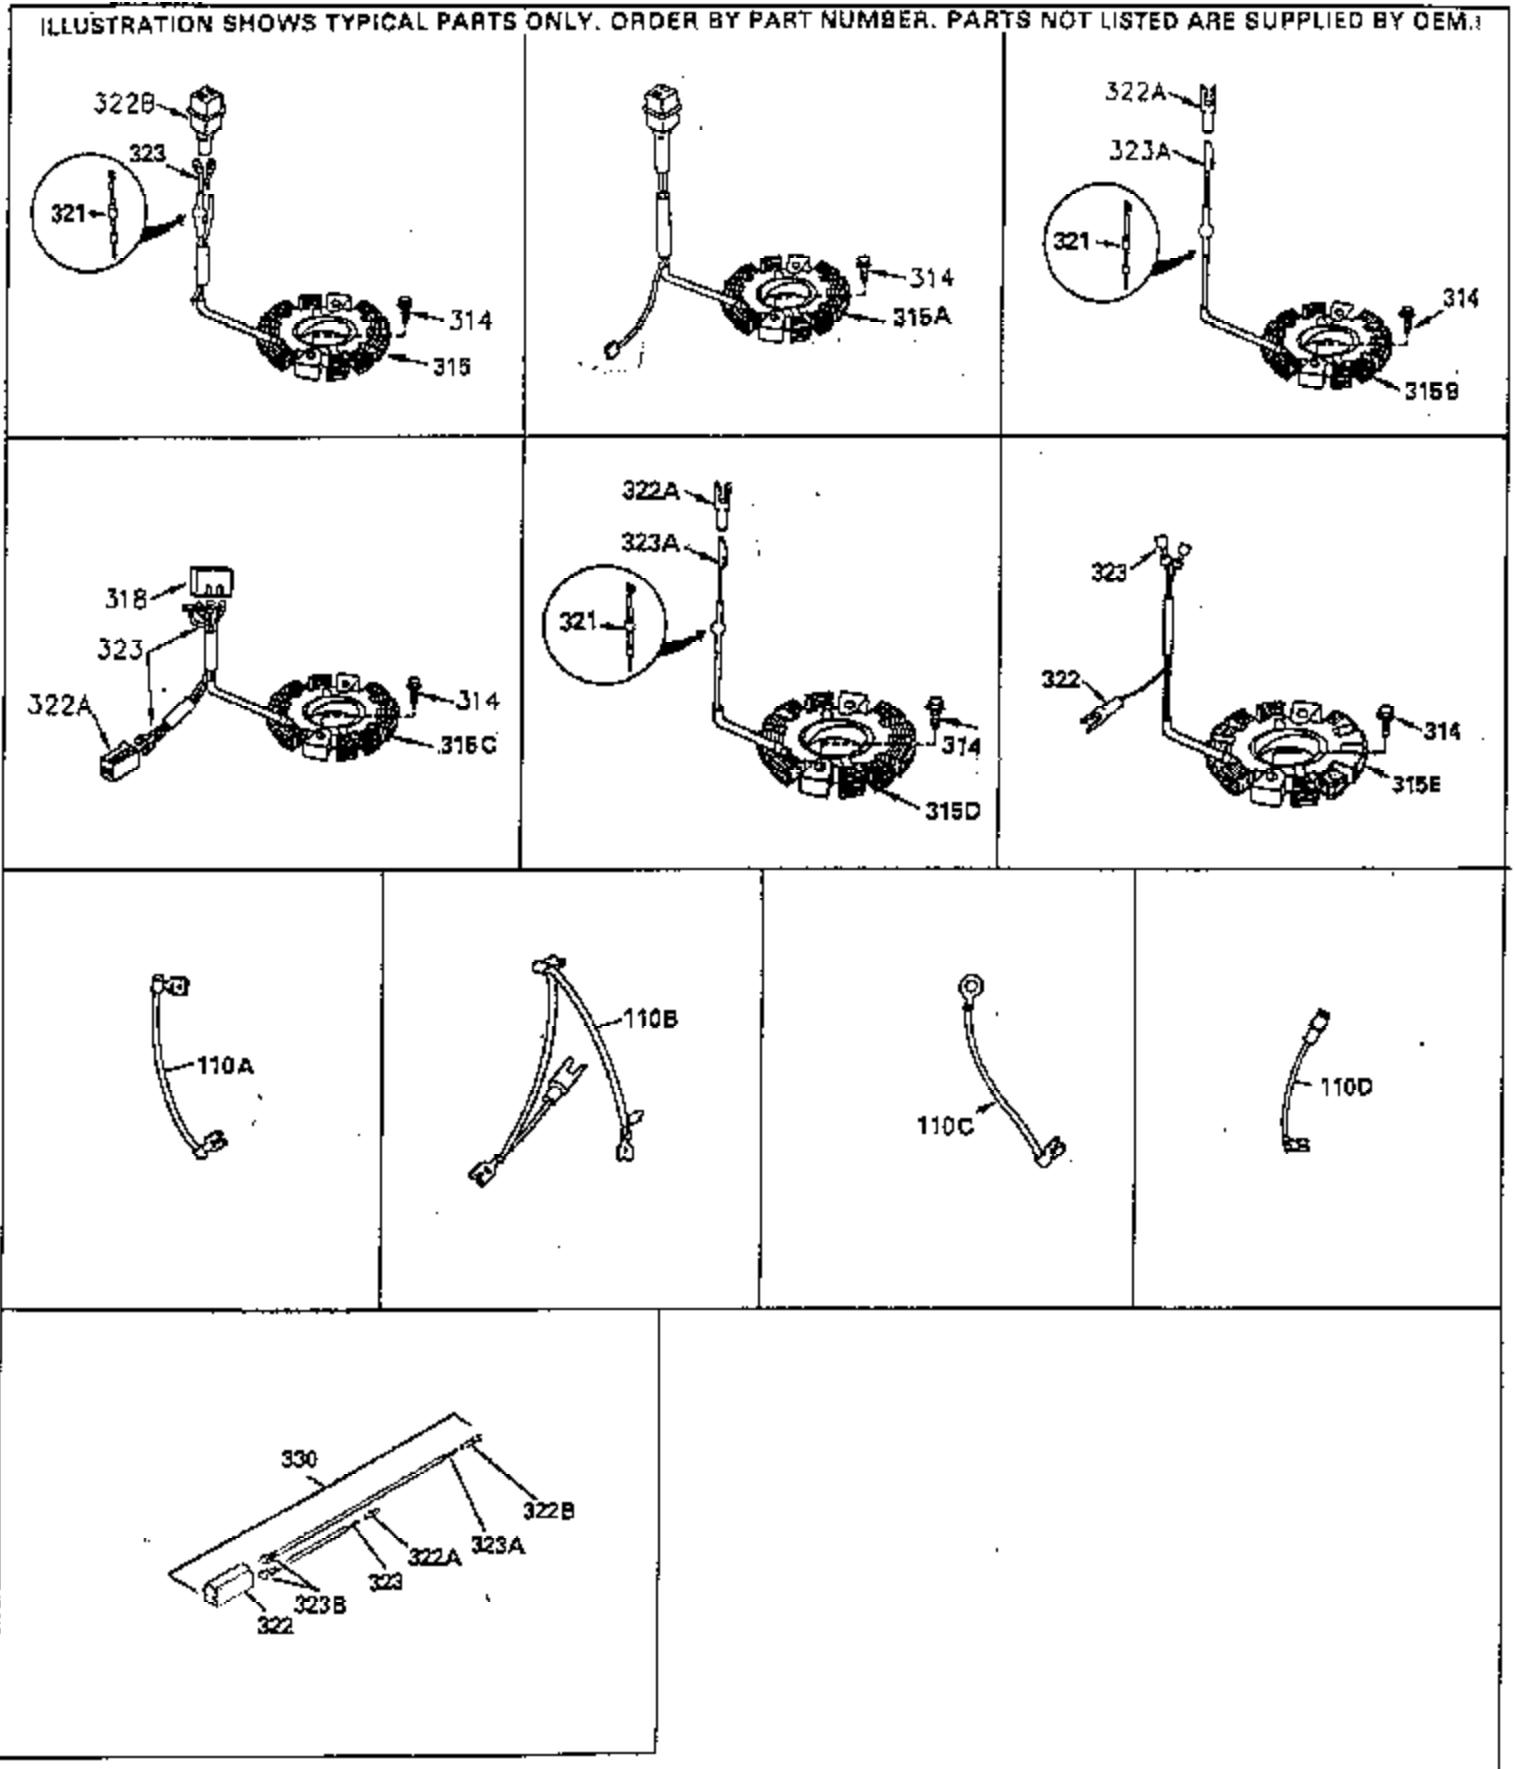

ILLUSTRATION SHOWS TYPICAL PARTS ONLY. ORDER BY PART NUMBER. PARTS NOT LISTED ARE SUPPLIED BY OEM.

Ref #	Part Number	Qty	Description
64	30063		Screw, Torx T-30, 1/4-20"
131	30063		Screw, Torx T-30, 1/4-20 x 1/2"
239A	34912		* Air Cleaner Gasket To Blower Housing
243	650875		Screw, 10-32 x 5-1/4"
314	650873		Screw, 1/4-20 x 3/4"
315	611113		Alternator Coil (3 Amp)(Incl.321,322& 323)
321	611161		Diode
322	610921		Connector Body
323	610922		Terminal
325	27275		Wire Clip