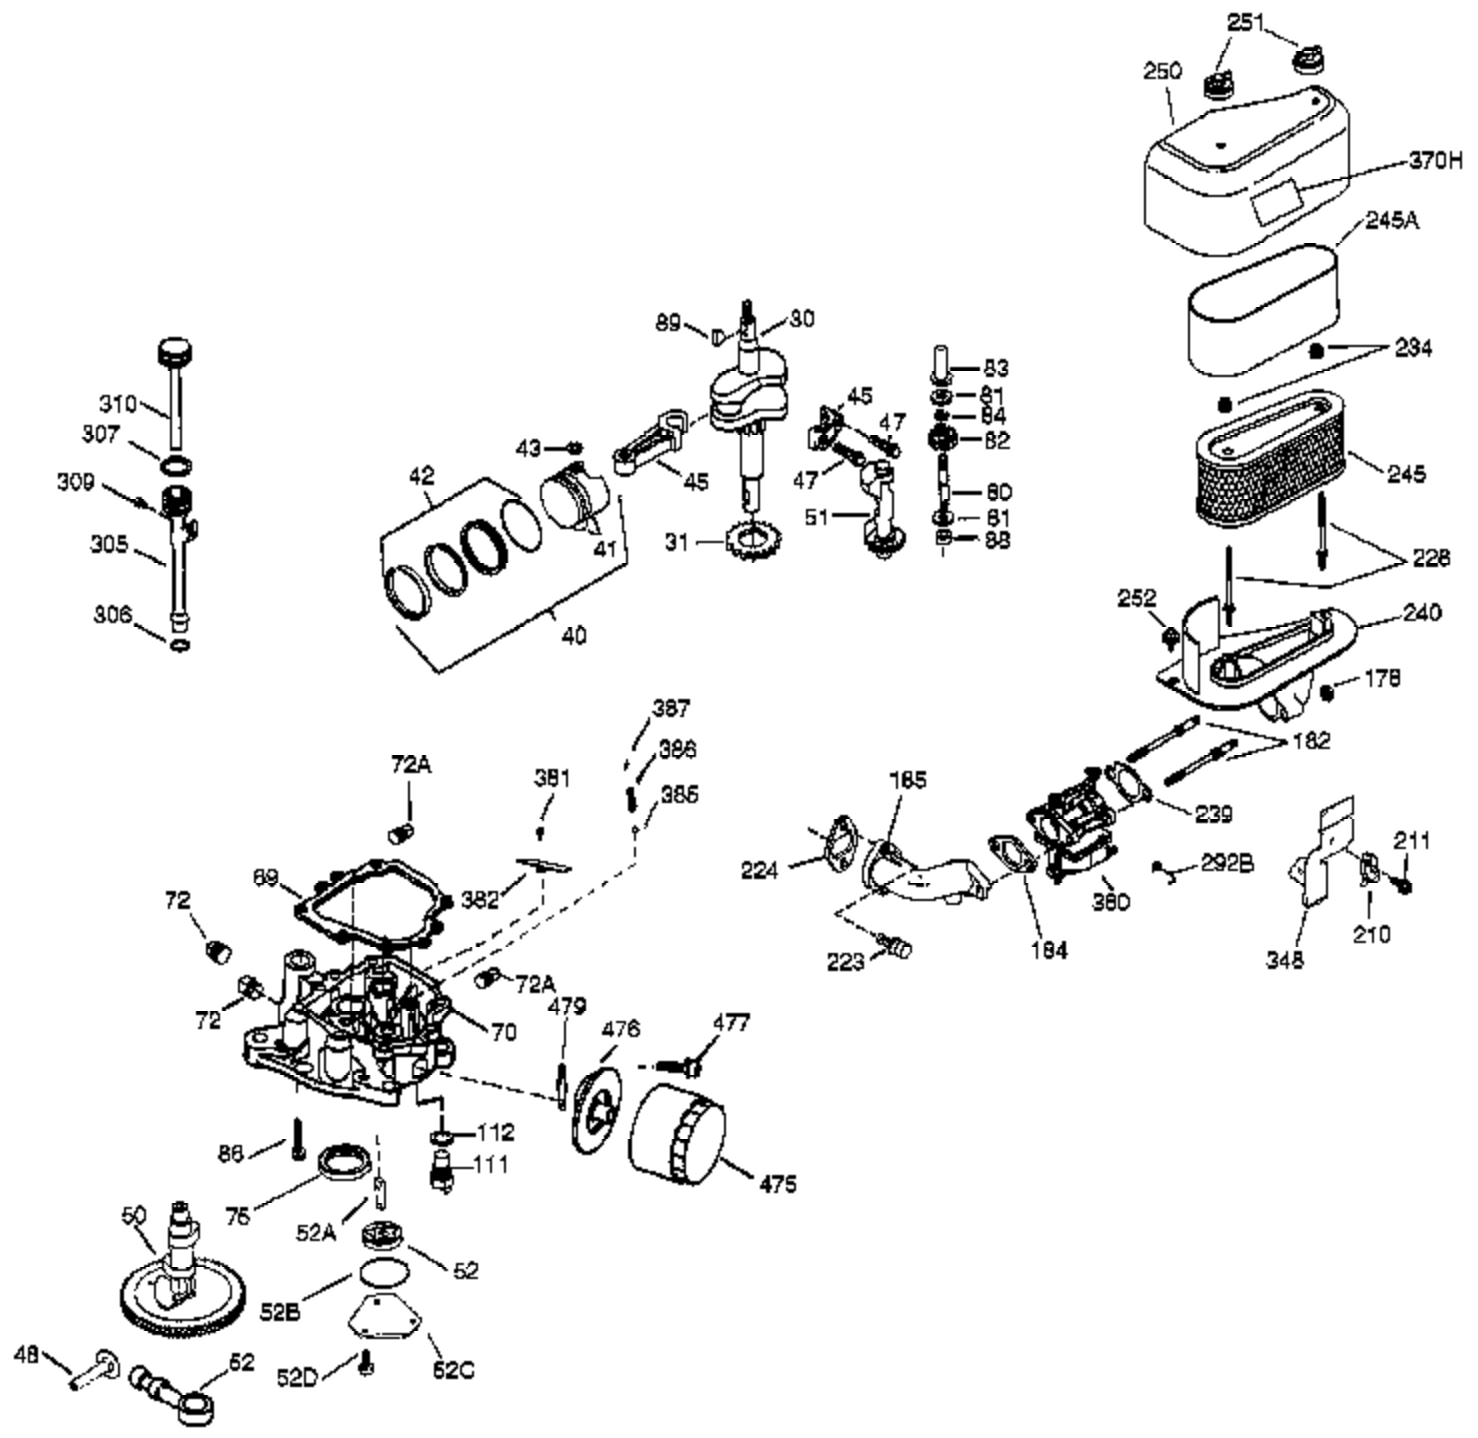

Ref #	Part Number	Qty	Description
30	36924	1	Crankshaft
31	35327	1	Counterbalance Gear
40	35776A	1	Piston, Pin & Ring Set (Std.)
40	35777A	1	Piston, Pin & Ring Set (.010" OS)
40	35778A	1	Piston, Pin & Ring Set (.020" OS)
41	35773A	1	Piston & Pin Ass'y. (Std.) (Incl. 43)
41	35774A	1	Piston & Pin Ass'y. (.010" OS) (Incl. 43)
41	35775A	1	Piston & Pin Ass'y. (.020" OS) (Incl. 43)
42	35779	1	Ring Set (Std.)
42	35780	1	Ring Set (.010" OS)
42	35781	1	Ring Set (.020" OS)
43	35772	2	Piston Pin Retaining Ring
45	36925	1	Connecting Rod Ass'y. (Incl. 47)
47	651033	2	Connecting Rod Bolt
48	35313	2	Valve Lifter
50	37078	1	Camshaft (MCR)
51	35315A	1	Counterbalance Weight
52	31356	1	Oil Pump Assembly
69	35317	1	* Mounting Flange Gasket
70	36987	1	Mounting Flange (Incl. 72,72A,75 & 80)
72	31927	1	Oil Drain Plug
72A	28534	1	Oil Drain Plug
75	35319	1	Oil Seal
80	35712	1	Governor Shaft
81	35479A	2	Washer
82	35321	1	Governor Gear Ass'y.
83	35322	1	Governor Spool
84	29193	1	Retaining Ring
86	650833	7	Screw, 1/4-20 x 1-3/16"
88	31707A	1	Spacer
89	650592	1	Flywheel Key
101A	611284	1	Spark Plug Shield
178	650928	2	Lock Nut, 1/4-20
182	650925A	2	Carburetor Mounting Stud
184	36352	1	* Carburetor To Intake Pipe Gasket
185	36940	1	Intake Pipe
210	27793	1	Conduit Clip
211	28942	1	Screw, 10-32 x 3/8"
223	650378	2	Screw, T-30, 5/16-18 x 1-3/32"
224	36942	1	* Intake Pipe Gasket
228	650977	2	Air Cleaner Stud
234	650825	2	Nut & Lock Washer, 1/4-20
239	36358	1	* Air Cleaner Gasket
240	36355	1	Air Cleaner Body (Incl. 228 & 239)
245A	36357	1	Air Cleaner Filter
245	36356	1	Air Cleaner Filter (Incl. 234)
250	36359	1	Air Cleaner Cover
251	650886	2	Wing Nut, 1/4-20
252	650976	1	Screw, 1/4-20 x 19/32"
276A	31588	1	Locking Plate
286	36343	1	Cup & Screen
305	36945	1	Oil Fill Tube
306	34265	1	Fill Tube Gasket
307	35499	1	"O" Ring
309	650976	1	Screw, 1/4-20 x 19/32"
309	650976	1	Screw, 1/4-20 x 19/32"
310	35973	1	Dipstick
348	36383	1	Remote Choke Bracket