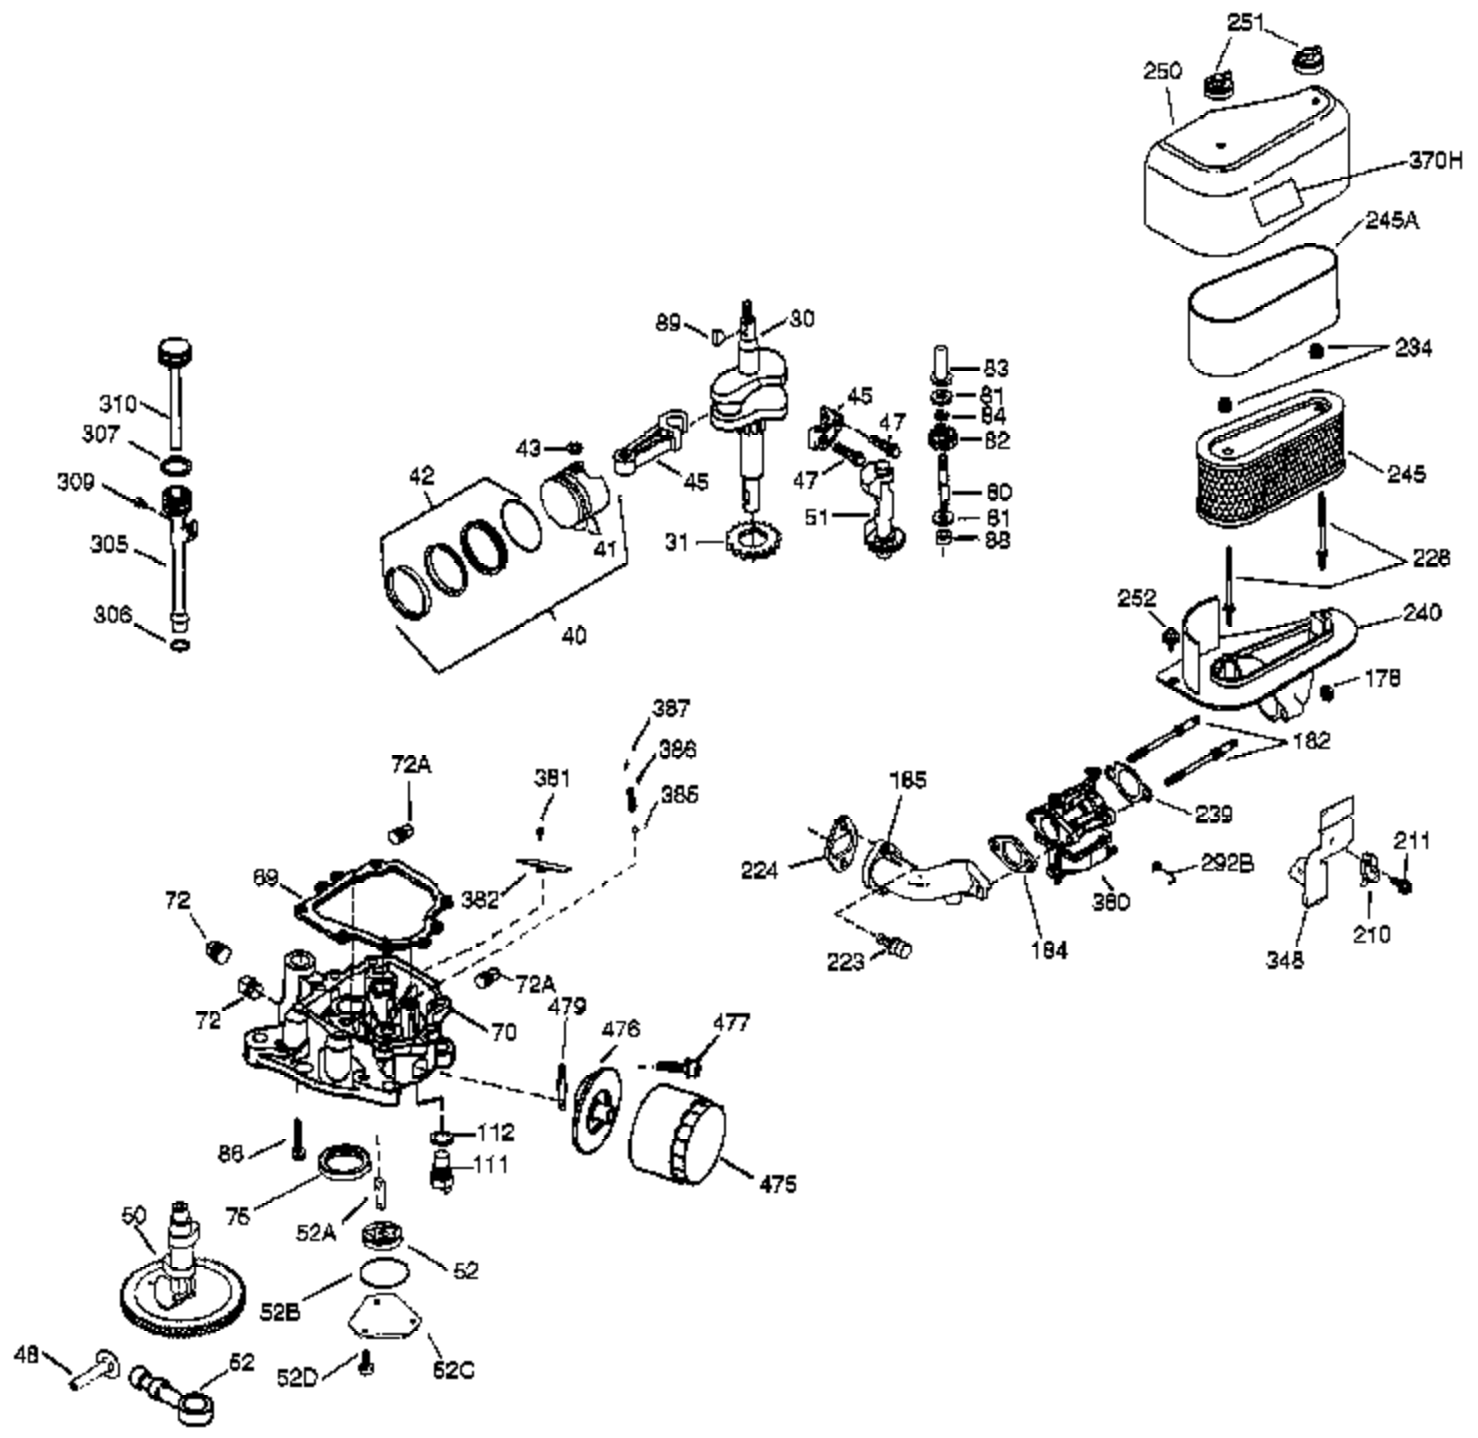

Ref #	Part Number	Qty	Description
30	36924	1	Crankshaft
31	35327	1	Counterbalance Gear
40	35776A	1	Piston, Pin & Ring Set (Std.)
40	35777A	1	Piston, Pin & Ring Set (.010" OS)
40	35778A	1	Piston, Pin & Ring Set (.020" OS)
41	35773A	1	Piston & Pin Ass'y. (Std.) (Incl. 43)
41	35774A	1	Piston & Pin Ass'y. (.010" OS) (Incl. 43)
41	35775A	1	Piston & Pin Ass'y. (.020" OS) (Incl. 43)
42	35779	1	Ring Set (Std.)
42	35780	1	Ring Set (.010" OS)
42	35781	1	Ring Set (.020" OS)
43	35772	2	Piston Pin Retaining Ring
45	36925	1	Connecting Rod Ass'y. (Incl. 47)
47	651033	2	Connecting Rod Bolt
48	35313	2	Valve Lifter
50	37078	1	Camshaft (MCR)
51	35315A	1	Counterbalance Weight
52	31356	1	Oil Pump Ass'y
69	35317	1	* Mounting Flange Gasket
70	36987	1	Mounting Flange (Incl. 72, 75 & 80)
72	31927	1	Oil Drain Plug
75	35319	1	Oil Seal
80	35712	1	Governor Shaft
81	35479A	2	Washer
82	35321	1	Governor Gear Ass'y.
83	35322	1	Governor Spool
84	29193	1	Retaining Ring
86	650833	7	Screw, 1/4-20 x 1-3/16"
88	31707A	1	Spacer
89	650592	1	Flywheel Key
101A	611284	1	Spark Plug Shield
178	650928	2	Lock Nut, 1/4-20
182	650925A	2	Carburetor Mounting Stud
184	36352	1	* Carburetor To Intake Pipe Gasket
185	36940	1	Intake Pipe
210	27793	1	Conduit Clip
211	28942	1	Screw, 10-32 x 3/8"
223	650378	2	Screw, T-30, 5/16-18 x 1-3/32"
224	36942	1	* Intake Pipe Gasket
228	650977	2	Air Cleaner Stud
234	650825	2	Nut & Lock Washer, 1/4-20
239	36358	1	* Air Cleaner Gasket
240	36355	1	Air Cleaner Body (Incl. 228 & 239)
245	36356	1	Air Cleaner Filter (Incl. 234)
246	36413	1	Fuel Pump Bracket
250	36359	1	Air Cleaner Cover
251	650886	2	Wing Nut, 1/4-20
252	650976	1	Screw, 1/4-20 x 19/32"
276A	31588	1	Locking Plate
286	36343	1	Cup & Screen
292B	36946	1	Fuel Line Clamp
305	36945	1	Oil Fill Tube
306	34265	1	Fill Tube Gasket
307	35499	1	"O" Ring
309	650976	1	Screw, 1/4-20 x 19/32"
309	650976	1	Screw, 1/4-20 x 19/32"
310	35973	1	Dipstick
380	640065A	1	Carburetor (Incl. 184)