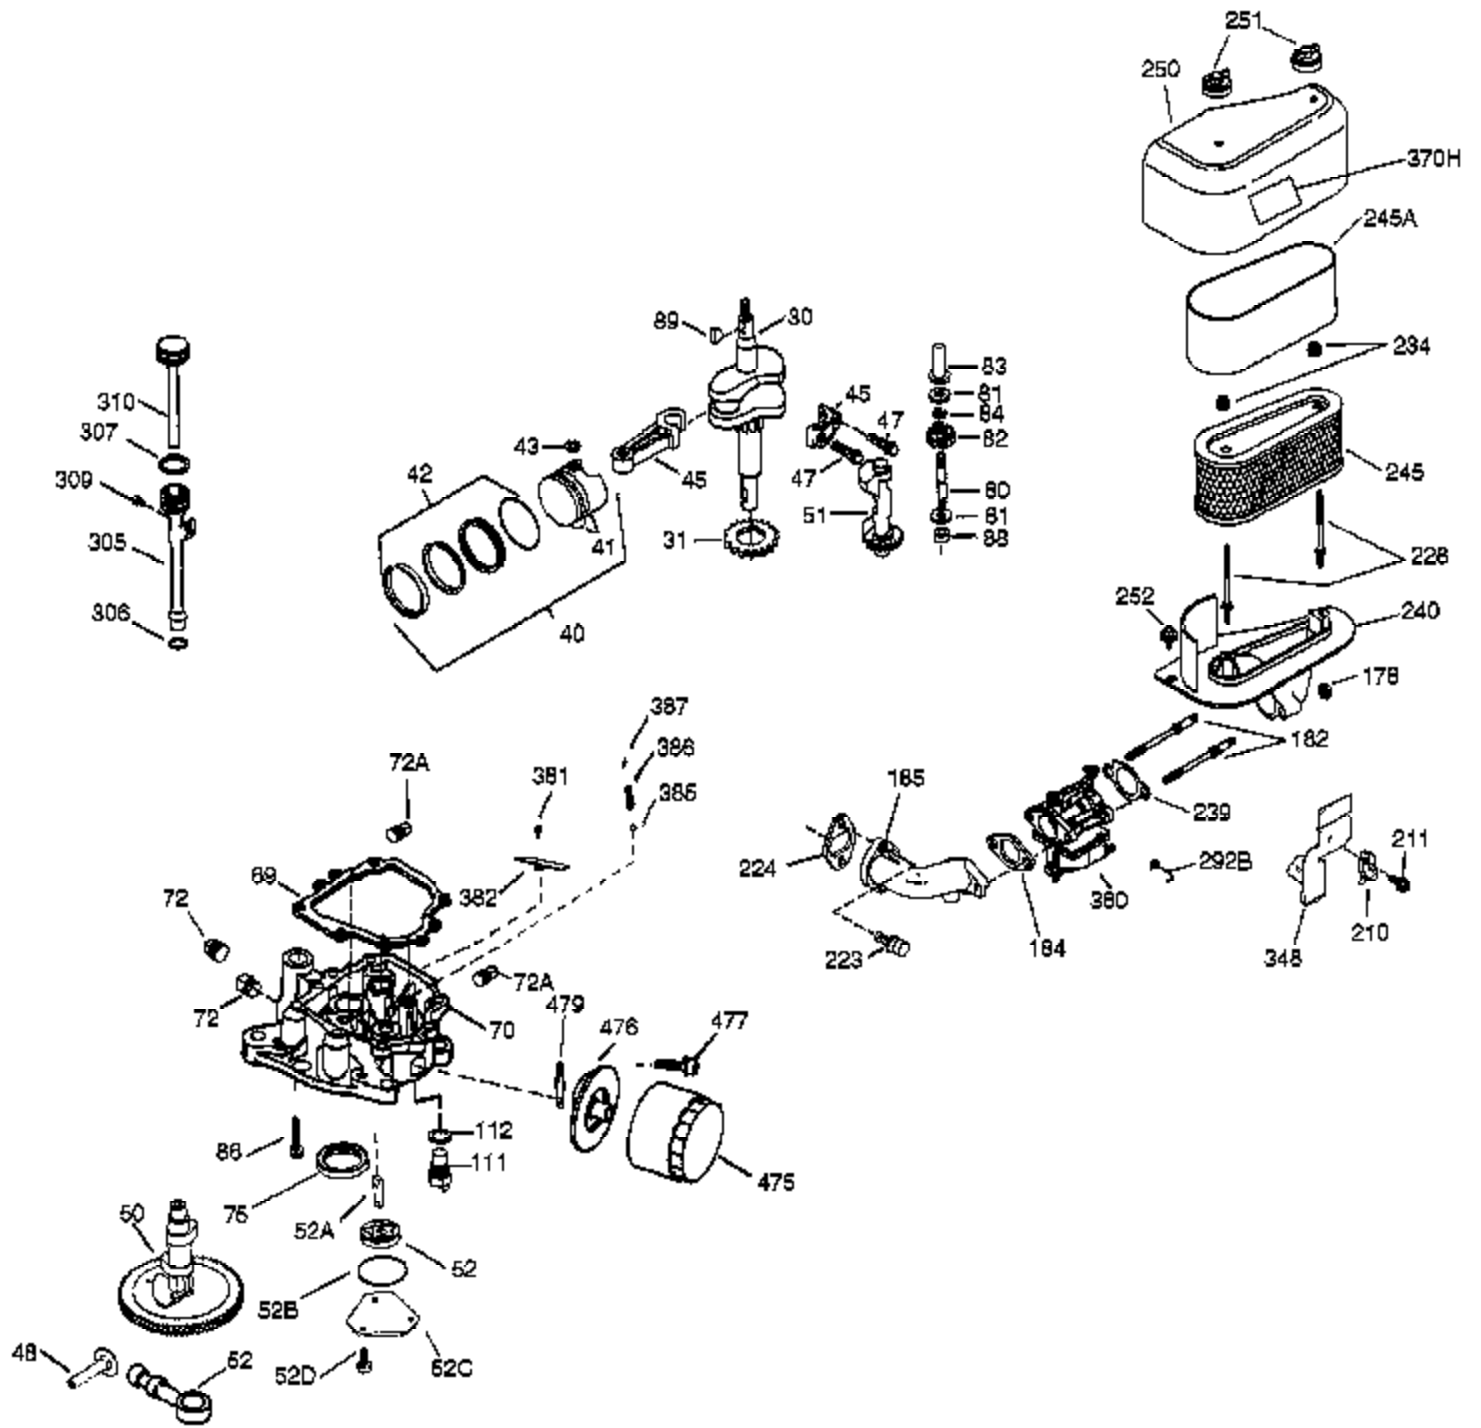

Ref #	Part Number	Qty	Description
30	36924	1	Crankshaft
31	35327	1	Counterbalance Gear
40	35776A	1	Piston, Pin & Ring Set (Std.)
40	35777A	1	Piston, Pin & Ring Set (.010" OS)
40	35778A	1	Piston, Pin & Ring Set (.020" OS)
41	35773A	1	Piston & Pin Ass'y. (Std.) (Incl. 43)
41	35774A	1	Piston & Pin Ass'y. (.010" OS) (Incl. 43)
41	35775A	1	Piston & Pin Ass'y. (.020" OS) (Incl. 43)
42	35779	1	Ring Set (Std.)
42	35780	1	Ring Set (.010" OS)
42	35781	1	Ring Set (.020" OS)
43	35772	2	Piston Pin Retaining Ring
45	36925	1	Connecting Rod Ass'y. (Incl. 47)
47	651033	2	Connecting Rod Bolt
48	35313	2	Valve Lifter
50	37078	1	Camshaft (MCR)
51	35315A	1	Counterbalance Weight
52	31356	1	Oil Pump Ass'y
69	35317	1	* Mounting Flange Gasket
70	36987	1	Mounting Flange (Incl. 72, 75 & 80)
72A	28534	1	Oil Drain Plug
72	31927	1	Oil Drain Plug
75	35319	1	Oil Seal
80	35712	1	Governor Shaft
81	35479A	2	Washer
82	35321	1	Governor Gear Ass'y.
83	35322	1	Governor Spool
84	29193	1	Retaining Ring
86	650833	7	Screw, 1/4-20 x 1-3/16"
88	31707A	1	Spacer (Incl. 81)
89	650592	1	Flywheel Key
178	650928	2	Lock Nut, 1/4-20
182	650925A	2	Carburetor Mounting Stud
184	36352	1	* Carburetor To Intake Pipe Gasket
185	36940	1	Intake Pipe
210	27793	1	Conduit Clip
211	28942	1	Screw, 10-32 x 3/8"
223	650378	2	Screw, T-30, 5/16-18 x 1-3/32"
224	36942	1	* Intake Pipe Gasket
228	650977	2	Air Cleaner Stud
234	650825	2	Nut & Lock Washer, 1/4-20
239	36358	1	* Air Cleaner Gasket
240	36355	1	Air Cleaner Body (Incl. 228 & 239)
245	36356	1	Air Cleaner Filter (Incl. 234)
250	36359	1	Air Cleaner Cover
251	650886	2	Wing Nut, 1/4-20
252	650976	1	Screw, 1/4-20 x 19/32"
264B	651045	1	Heat Shield Mounting Stud
276A	31588	1	Locking Plate
286	36343	1	Cup & Screen
305	36945	1	Oil Fill Tube
306	34265	1	Fill Tube Gasket
307	35499	1	"O" Ring
309	650976	1	Screw, 1/4-20 x 19/32"
310	35973	1	Dipstick
380	640065A	1	Carburetor (Incl. 184)