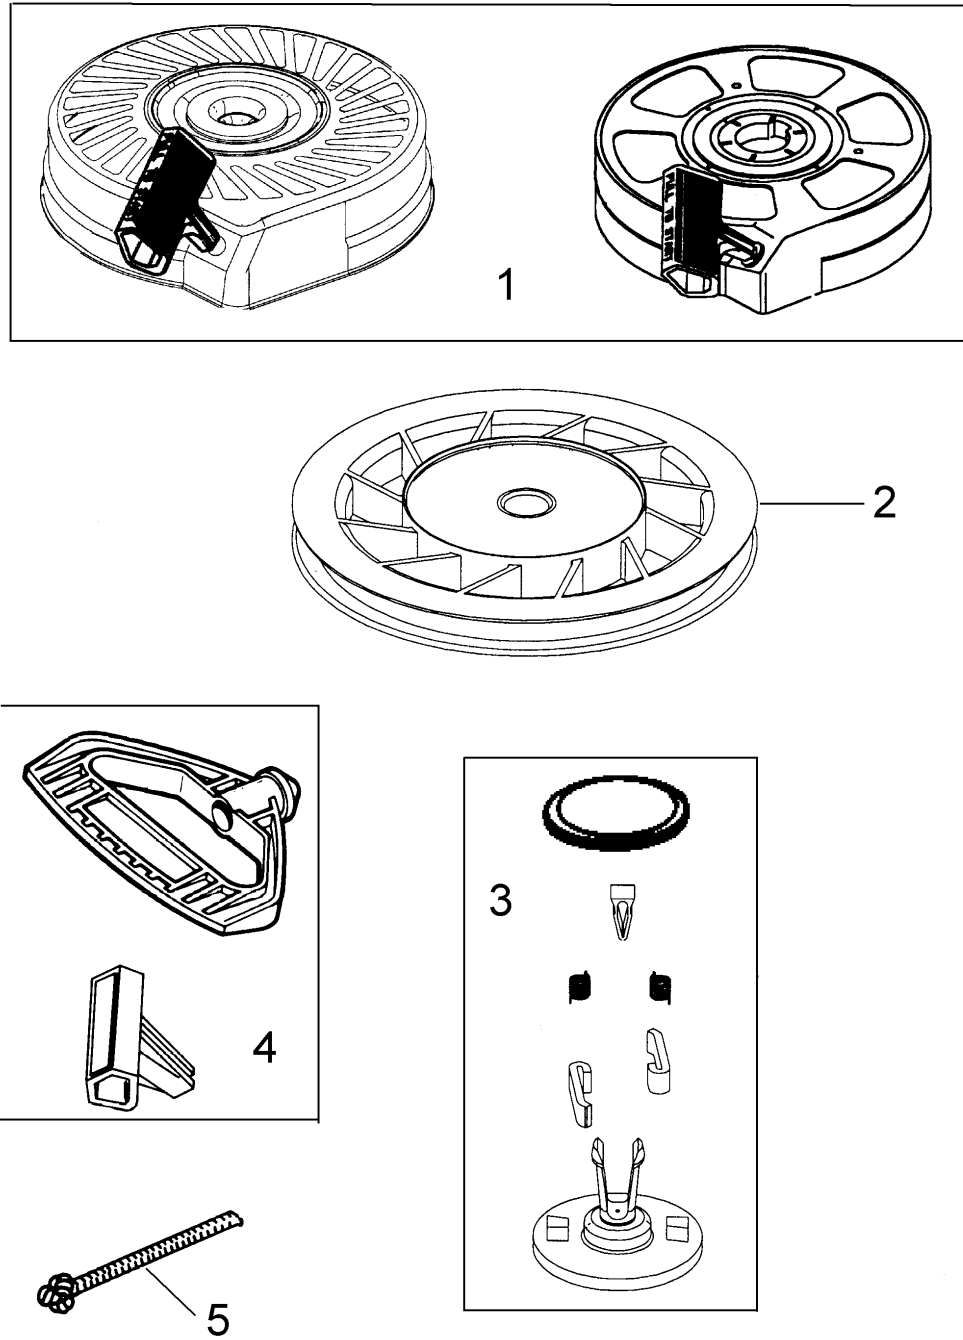

res.16 143-003504 / RS3-590739 Recoil Starter.

This illustration may not depict actual equipment and is for reference purposes only.

Teileliste res.16 143-003504 / RS3-590739 Recoil Starter.

REF #	ITEM #	DESCRIPTION	QTY	REMARK
1	590739	Rewind Starter	1	
2	590618A	Pulley & Rewind Spring Ass'y	1