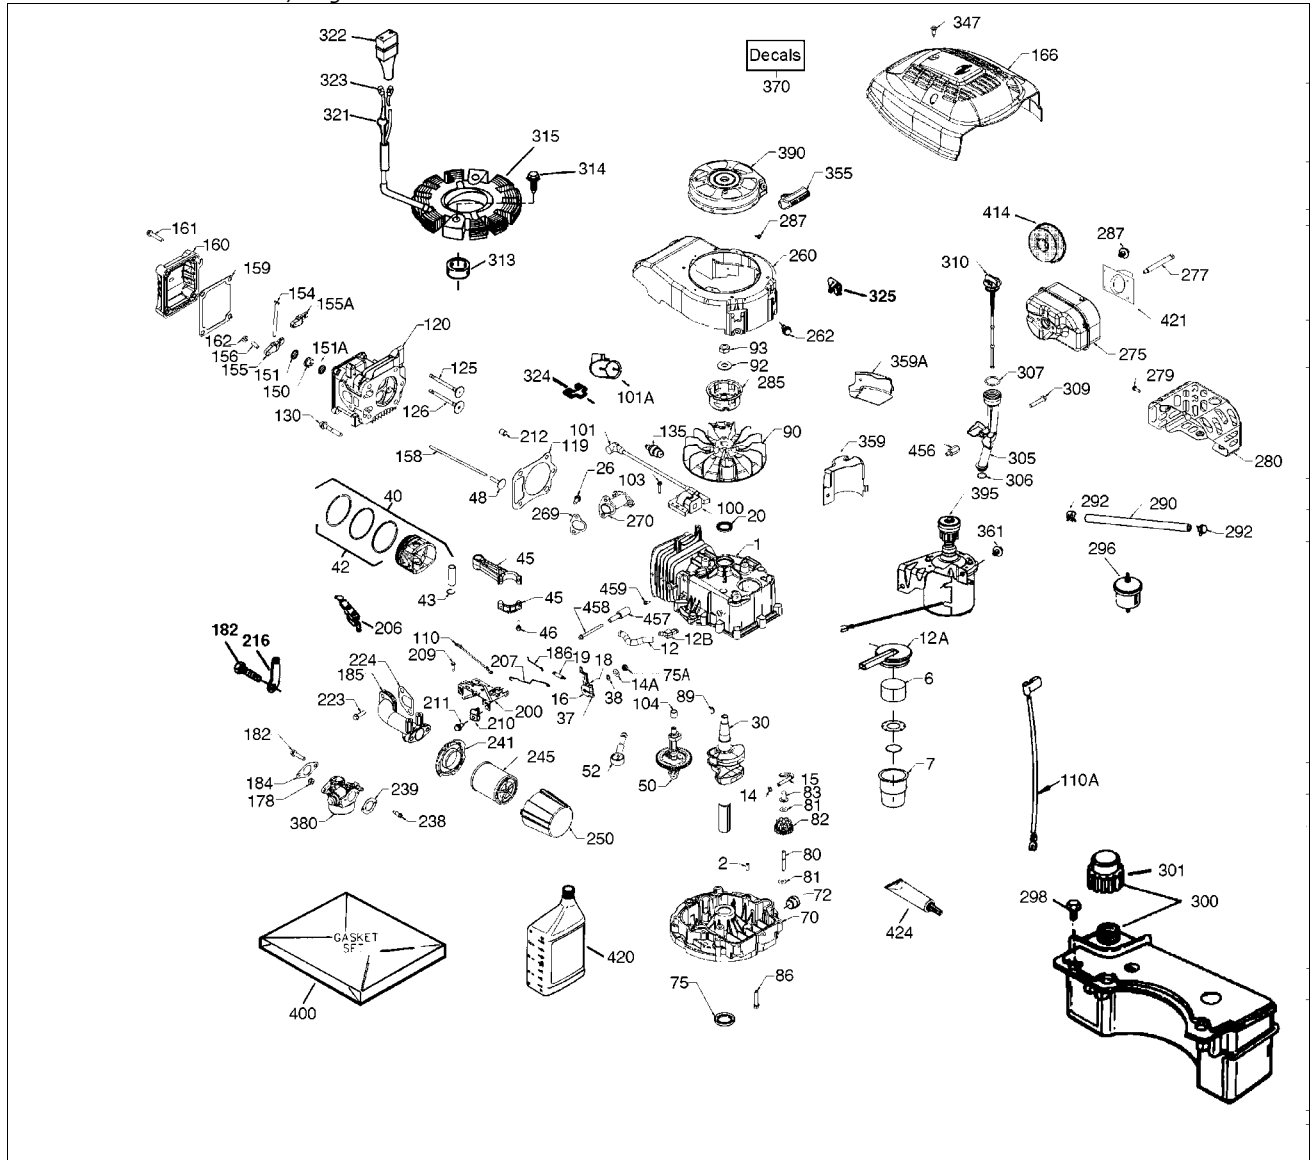

ov195ea OV195XA-23003C / Engine

Teielisteov195ea OV195XA-23003C / Engine

REF #	ITEM #	DESCRIPTION	QTY	REMARK
1	001	Order Engine or Short Block	1	
2	26727	Dowel Pin	2	
6	33734	Breather Element	1	
7	36557	Breather Ass'y. (Incl. 6 & 12A)	1	
12	37944	Breather Tube	1	
12A	36558	Breather Cover & Tube	1	
12B	36694	Breather Tube Elbow	1	
14	651052	Washer	1	
15	37901	Governor Rod (Incl. 14)	1	
16	37902A	Governor Lever	1	

19	31386	Extension Spring	1	
20	32600	Oil Seal	1	
26	650561	Screw, 1/4-20 x 19/32"	2	
30	37903	Crankshaft	1	
35	651053	Screw, T-25, 10-32 x 63/64"	1	
37	651116	Square Nut	1	
38	37109	Retaining Ring	1	
40	40044	Piston, Pin & Ring Set (Std.) (Incl. Ref. 42)	1	
40	40045	Piston, Pin & Ring Set (.010" OS) (Incl. Ref. 42)	1	
42	40006	Ring Set (Std.)	1	
42	40007	Ring Set (.010" OS)	1	
43	20381	Piston Pin Retaining Ring	2	
45	37905	Connecting Rod Ass'y. (Incl. 46)	1	
46	651115	Connecting Rod Bolt	2	
48	35616	Valve Lifter	2	
50	37906	Camshaft (Exhaust MCR)	1	
52	29914	Oil Pump Ass'y.	1	
70	37907	Mounting Flange (Incl. 72, 75 & 80)	1	
72	37614	Oil Drain Plug (Flush Mount)	1	
75	28460	Oil Seal	1	
75A	510337	Oil Seal (Governor Shaft)	1	
80	37160	Governor Shaft	1	
81	35479A	Washer	1	
81	651080	Washer	2	
82	37908	Governor Gear Ass'y. (Incl. 81)	1	
83	35322	Governor Spool	1	
86	651096	Screw, 1/4-20 x 1-5/16"	11	
89	37924	Flywheel Key	1	
90	611299	Flywheel	1	
92	650815	Belleville Washer	1	
93	650816	Flywheel Nut	1	
100	34443C	Solid State Ignition	1	
101	610118	Spark Plug Cover	1	
101A	611284	Spark Plug Shield (OHV)	1	
103	651007	Screw, T-15, 10-24 x 15/16"	2	
104	37480	Cam Bushing	1	
110	611306	Ground Wire (black) 4-1/8"	1	
110A	37335	Ground Wire	1	
119	37909	Gasket	1	
120	37910	Cylinder Head	1	
125	37911	Exhaust Valve (Std.)	1	