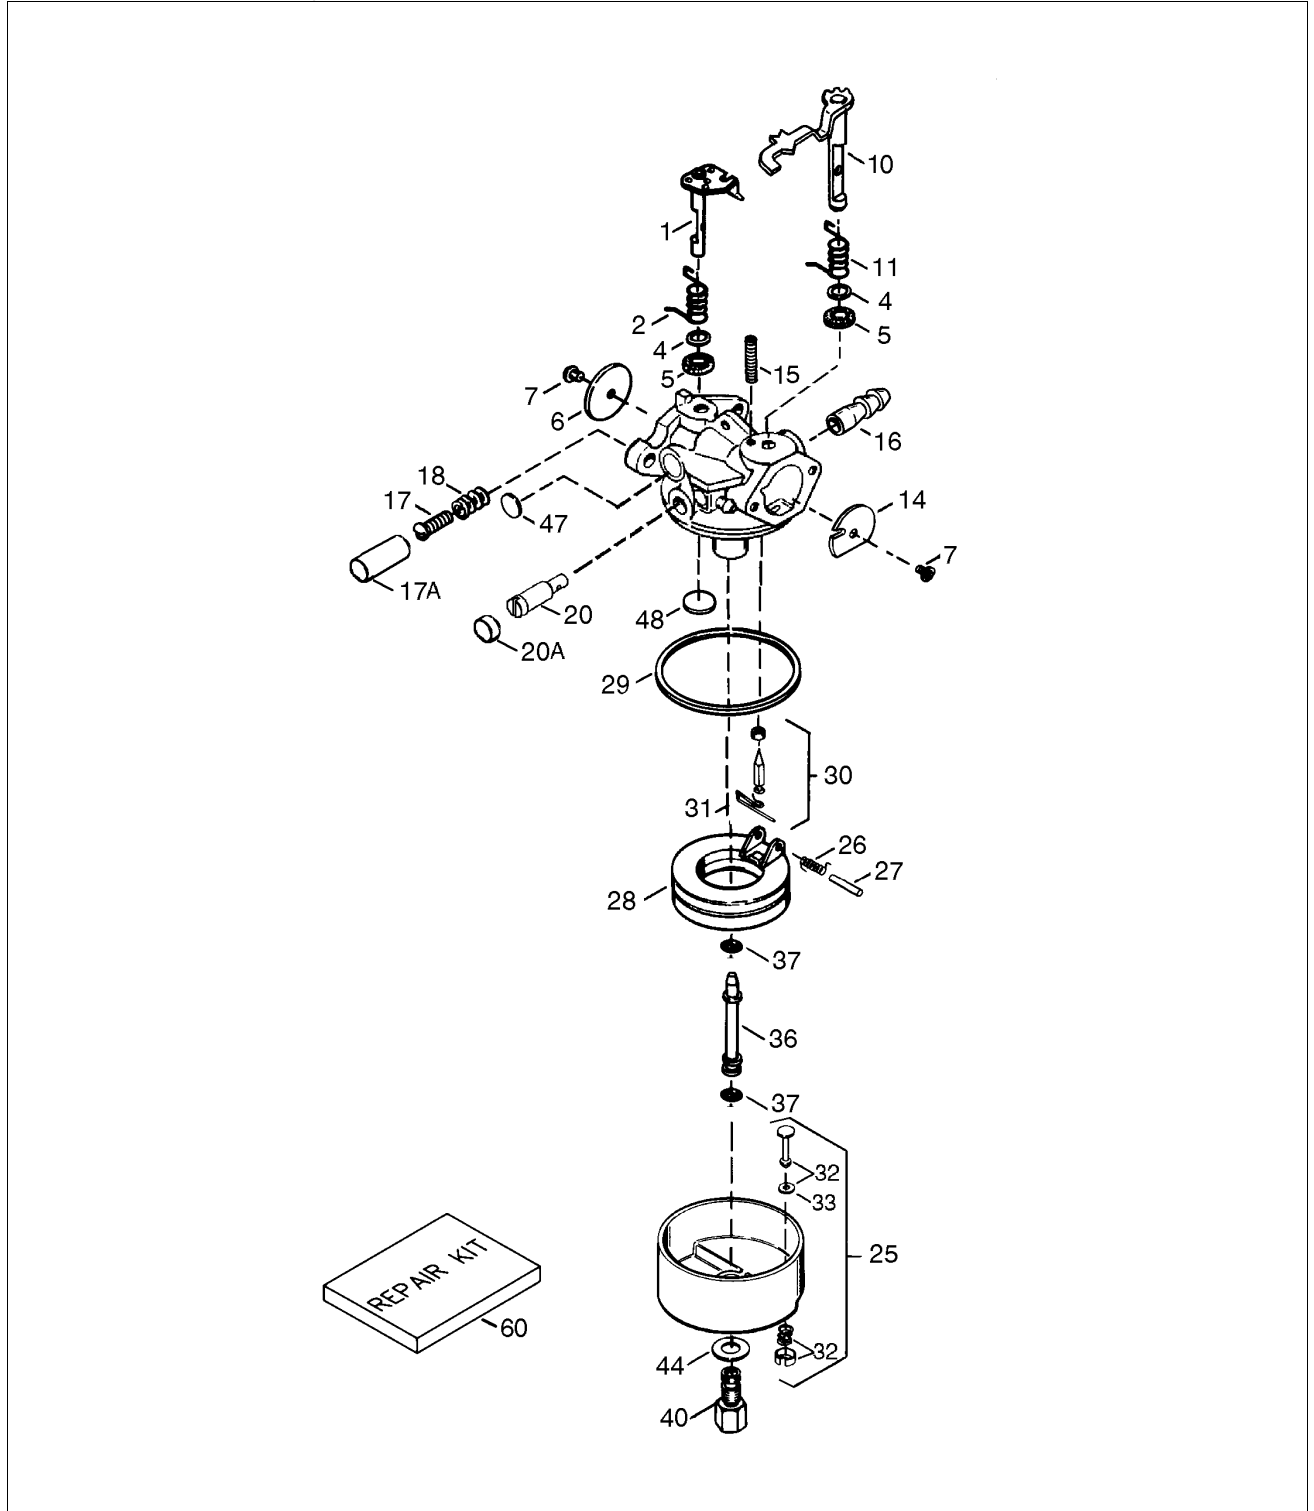

ov195ea OV195XA-23003C / Engine

Teielisteov195ea OV195XA-23003C / Engine

REF #	ITEM #	DESCRIPTION	QTY	REMARK
1	001	Order Engine or Short Block	1	
2	26727	Dowel Pin	2	
6	33734	Breather Element	1	
7	36557	Breather Ass'y. (Incl. 6 & 12A)	1	
12	37944	Breather Tube	1	
12A	36558	Breather Cover & Tube	1	
12B	36694	Breather Tube Elbow	1	
14	651052	Washer	1	
15	37901	Governor Rod (Incl. 14)	1	
16	37902A	Governor Lever	1	

287	650926	Screw, 8-32 x 21/64"	7	
290	37962	Fuel Line (8.62" Length)	1	Low Permeation
292	26460	Fuel Line Clamp	2	
300	37947	Fuel Tank (Incl. 292 & 301)	1	
301	37845	Fuel Cap (Red Plastic) ( 1-1/2" I.D.)	1	
305	37936	Oil Fill Tube	1	
306	37937	O RING	1	
307	37940	"O" Ring	1	
310	37939	Dipstick	1	
347	650898A	Screw, 10-32 x 27/32"	3	
355	590701	Starter Handle (standard)	1	
359	37952	Starter Guard	1	
369	651032	Screw, 12-16 x 5/8"	2	
370	36534A	Instruction Decal - Caution - read owner's manual	1	
370	37318	Decal - Primer 3X with Hand	1	
380	640336	Carburetor (Incl. 184)	1	
390	590739	Rewind Starter	1	
400	37949	* Gasket Set (Incl. items marked *)	1	
420	730225A	SAE 30 4-Cycle Engine Oil (Quart) (Summer)	1	
421	37934	Exhaust Adapter Tube	1	
456	37945	Oil Fill Tube Spacer	1	
457	37922	Shoulder Spacer	1	
458	651100	Screw, 10-24 x 2-3/8"	1	
999	730279	Summer Maintenance Kit	1	includes 20 oz. - SAE30 Oil, spark plug, air filter, fuel stabilizer

res.16 143-003504 / RS3-590739 Recoil Starter.

This illustration may not depict actual equipment and is for reference purposes only.

Teileliste res.16 143-003504 / RS3-590739 Recoil Starter.

REF #	ITEM #	DESCRIPTION	QTY	REMARK
1	590739	Rewind Starter	1	
2	590618A	Pulley & Rewind Spring Ass'y	1	

caseries.19 OV195EA-23501A / TEC-640336 Carburetor.

Teileliste caseries.19 OV195EA-23501A / TEC-640336 Carburetor.

REF #	ITEM #	DESCRIPTION	QTY	REMARK
0	640336	Carburetor	1	Incl. 184 of Engine PartsList
1	632813	Throttle Shaft & Lever Assembly	1	
2	631767	Throttle Return Spring	1	