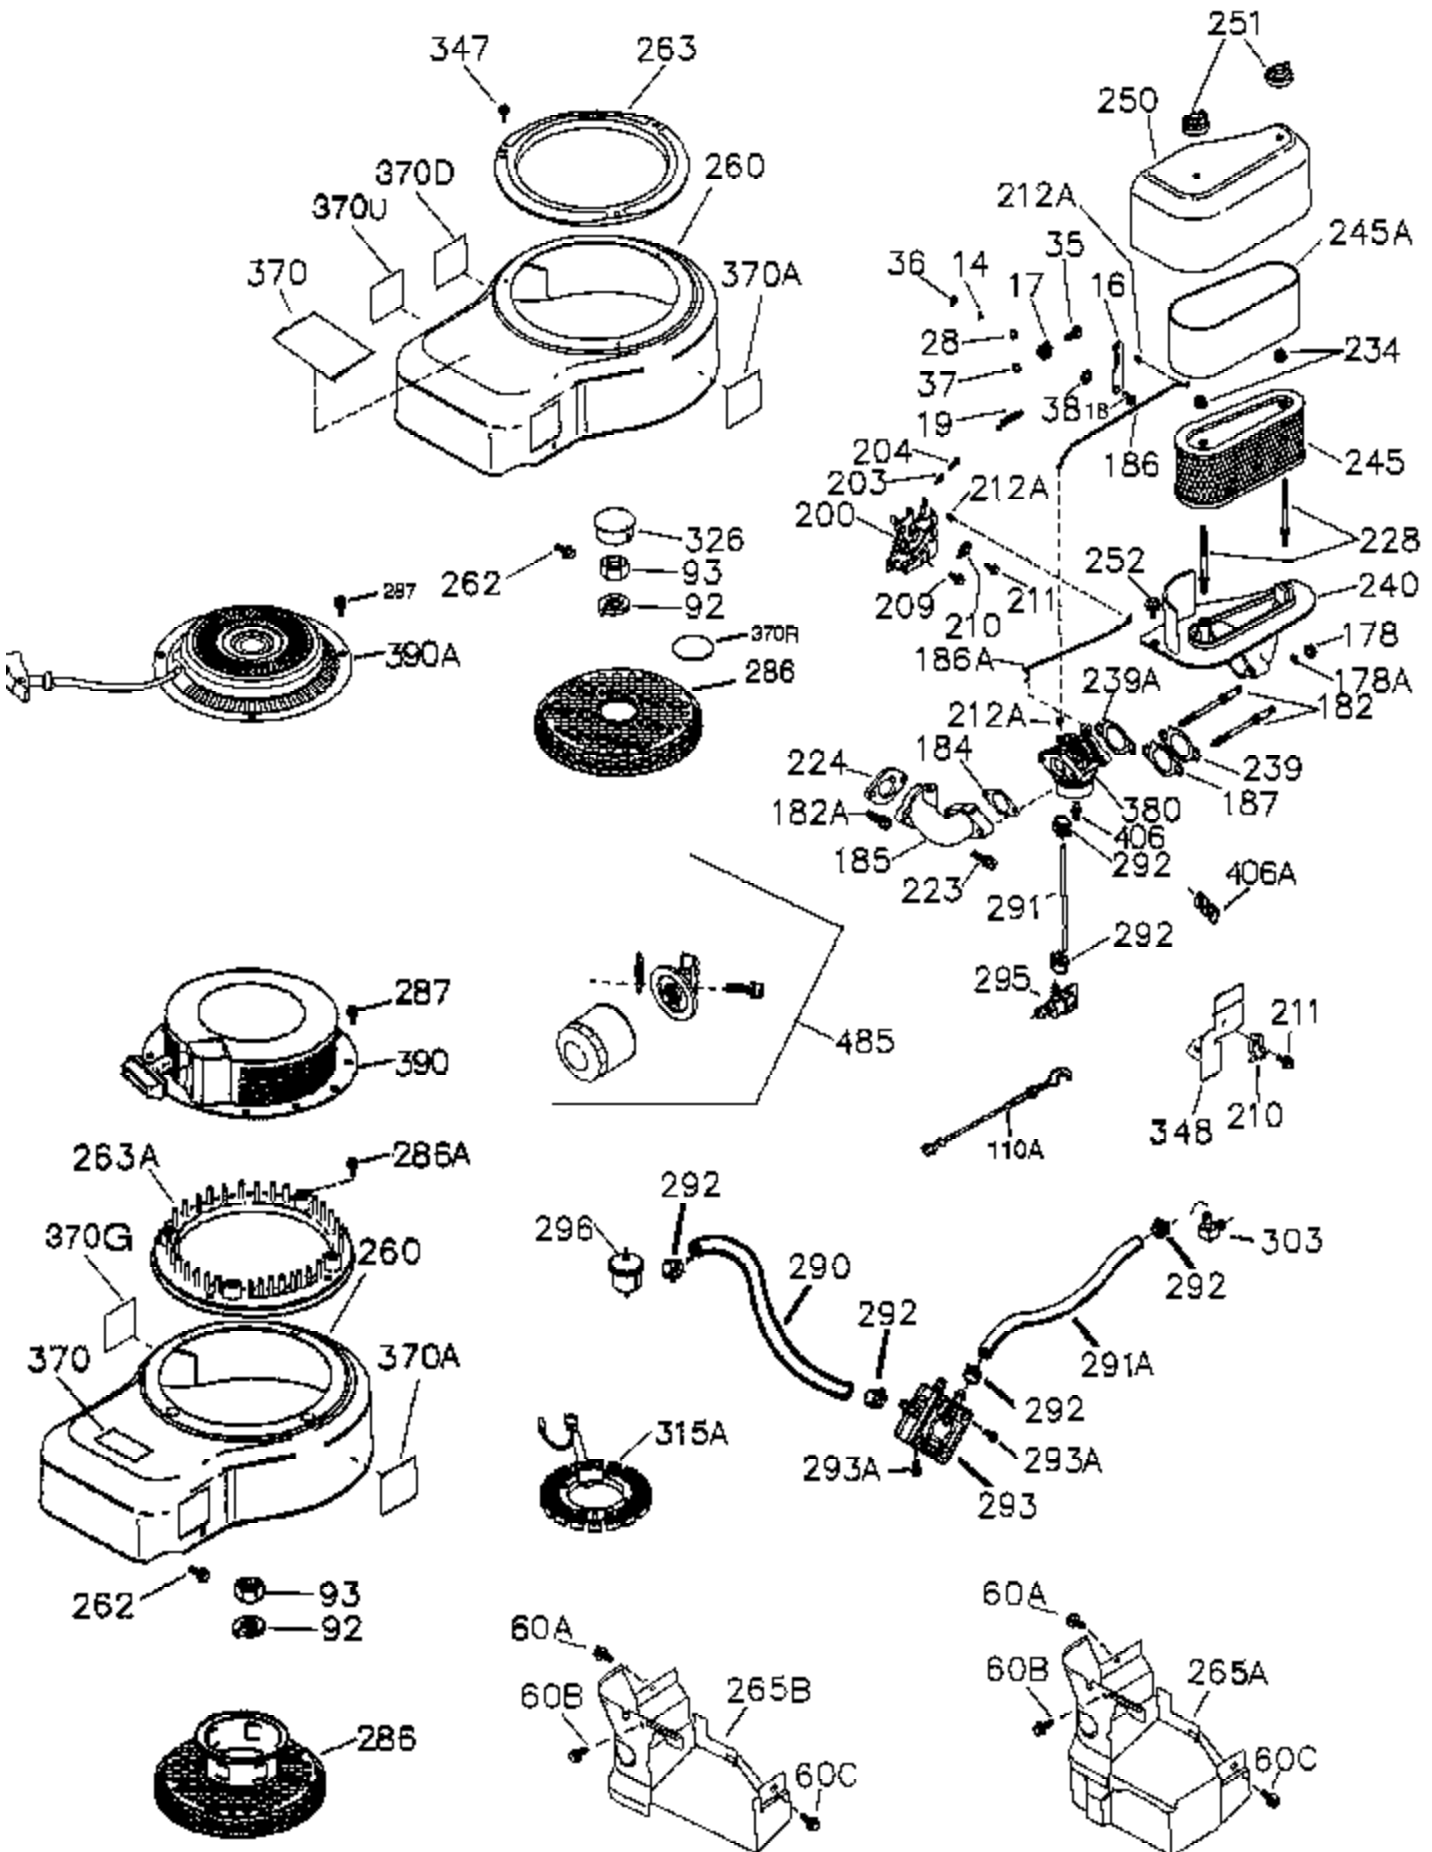

Ref #	Part Number	Qty	Description
14	28277	2	Washer
16	36346A	1	Governor Lever (Incl. 212A)
17	29916	1	Governor Lever Clamp
18	651028	1	Screw, T-15, 8-32 x 7/16"
19	36414	1	Extension Spring
28	30322	1	Lock Nut, 8-32
35	29826	1	Screw, 10-32 x 3/4"
36	29918	1	Lock Washer
37	29216	1	Lock Nut, 10-32
38	29642	1	Retainer Ring
60A	650273	1	Screw, 5/16-18 x 17/32"
60B	650867	1	Screw, 10-24 x 1/2"
92	651082	1	Lock Washer
93	650594	1	Flywheel Nut
110A	36917	1	Ground Wire
178	650928	2	Lock Nut, 1/4-20
182	650925A	2	Carburetor Mounting Stud
184	36352	1	* Carburetor To Intake Pipe Gasket
185	36852	1	Intake Pipe
186A	36353	1	Choke Link
186	36354	1	Governor Link
200	36360	1	Control Bracket (Incl. 203, 204 & 212 A)
203	36482	1	Compression Spring
204	651019	1	Screw, T-10, 6-32 x 41/64"
209	650902	2	Screw, 10-32 x 7/16"
210	27793	1	Conduit Clip
211	28942	1	Screw, 10-32 x 3/8"
212A	36288	3	Bushing
223	650975	2	Screw, T-30, 5/16-18 x 1-9/32"
224	36490	1	* Intake Spacer
228	650977	2	Air Cleaner Stud
234	650825	2	Nut & Lock Washer, 1/4-20
239	36358	1	* Air Cleaner Gasket
240	36355	1	Air Cleaner Body (Incl. 228 & 239)
245	36356	1	Air Cleaner Filter (Incl. 234)
245A	36357	1	Air Cleaner Filter
250	36359	1	Air Cleaner Cover
251	650886	2	Wing Nut, 1/4-20
252	650976	1	Screw, 1/4-20 x 19/32"
260	36347	1	Blower Housing
262	650737	3	Screw, 1/4-20 x 1/2"
263	36367	1	Trim Ring
286	36343	1	Cup & Screen
291	30705	1	Fuel Line
292	26460	2	Fuel Line Clamp
296	34279B	1	Fuel Filter (Incl. 292)
326	36210	1	Screen Plug
347	650949	3	Screw, 10-24 x 9/16"
370G	35274	1	Oil Instruction Decal
380	640072A	1	Carburetor (Incl. 184 & 212A)
406	611221	1	Fuel Shut-Off Solenoid
406A	36918	1	Solenoid Spring