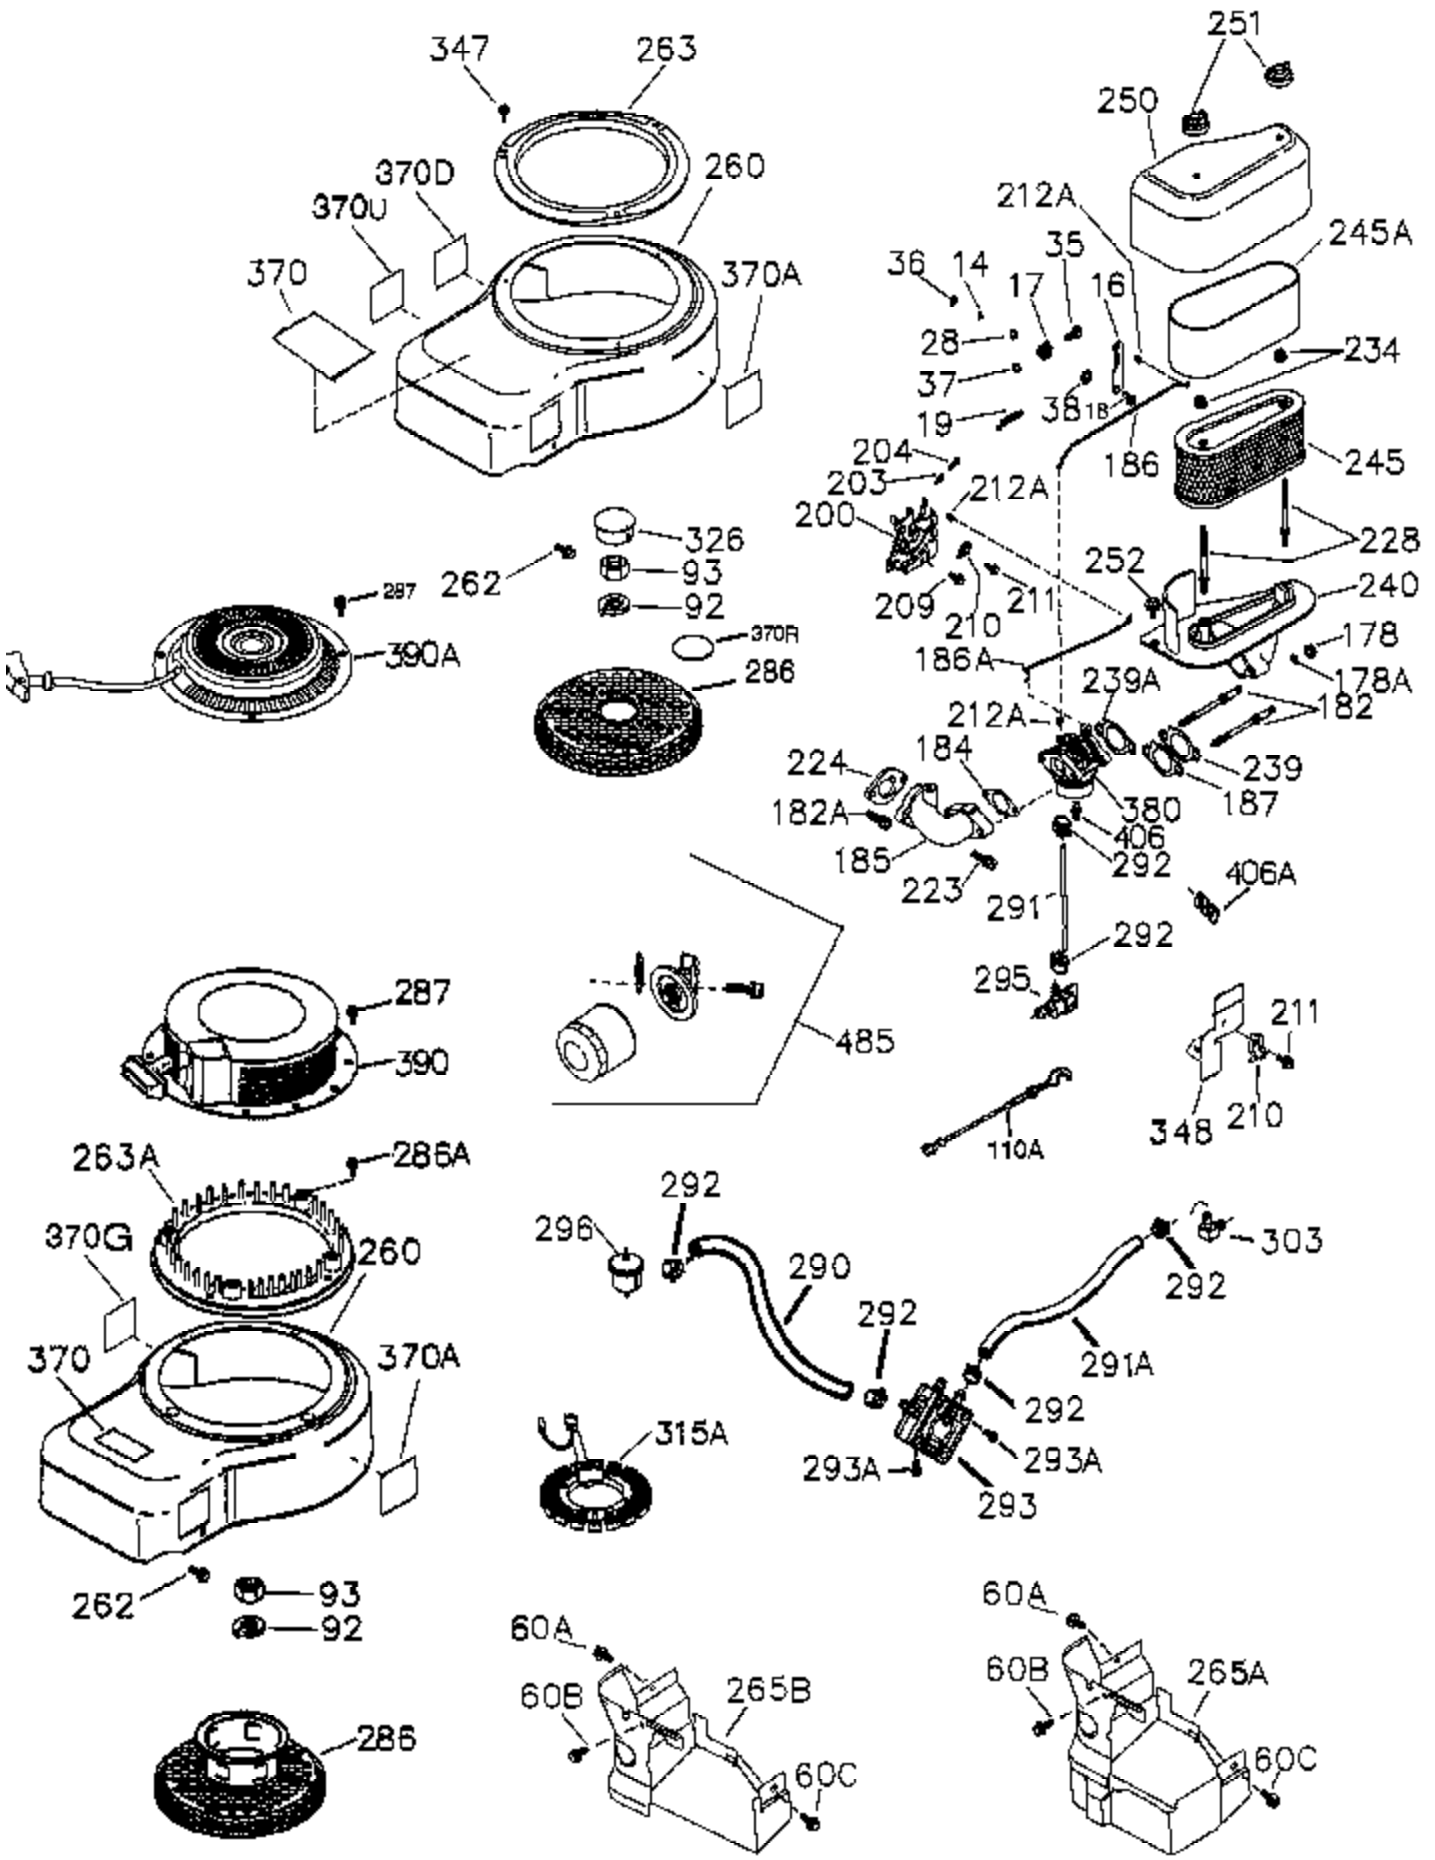

Ref #	Part Number	Qty	Description
14	28277	2	Washer
16	36346A	1	Governor Lever (Incl. 212A)
17	29916	1	Governor Lever Clamp
18	651028	1	Screw, T-15, 8-32 x 7/16"
19	36414	1	Extension Spring
28	30322	1	Lock Nut, 8-32
35	29826	1	Screw, 10-32 x 3/4"
36	29918	1	Lock Washer
37	29216	1	Lock Nut, 10-32
38	29642	1	Retainer Ring
60B	650867	1	Screw, 10-24 x 1/2"
60A	650273	1	Screw, 5/16-18 x 17/32"
92	651082	1	Lock Washer
93	650594	1	Flywheel Nut
110A	36917	1	Ground Wire
178	650928	2	Lock Nut, 1/4-20
182	650925A	2	Carburetor Mounting Stud
184	36352	1	* Carburetor To Intake Pipe Gasket
185	36852	1	Intake Pipe
186A	36353	1	Choke Link
186	36354	1	Governor Link
200	36360	1	Control Bracket (Incl. 203, 204 & 212 A)
203	36482	1	Compression Spring
204	651019	1	Screw, T-10, 6-32 x 41/64"
209	650902	2	Screw, 10-32 x 7/16"
210	27793	1	Conduit Clip
211	28942	1	Screw, 10-32 x 3/8"
212A	36288	3	Bushing
223	650975	2	Screw, T-30, 5/16-18 x 1-9/32"
224	36490	1	* Intake Spacer
228	650977	2	Air Cleaner Stud
234	650825	2	Nut & Lock Washer, 1/4-20
239	36358	1	* Air Cleaner Gasket
240	36355	1	Air Cleaner Body (Incl. 228 & 239)
245	36356	1	Air Cleaner Filter (Incl. 234)
245A	36357	1	Air Cleaner Filter
250	36359	1	Air Cleaner Cover
251	650886	2	Wing Nut, 1/4-20
252	650976	1	Screw, 1/4-20 x 19/32"
260	36347	1	Blower Housing
262	650737	3	Screw, 1/4-20 x 1/2"
263	36367	1	Trim Ring
286	36343	1	Cup & Screen
291	30705	1	Fuel Line
292	26460	2	Fuel Line Clamp
296	34279B	1	Fuel Filter (Incl. 292)
326	36210	1	Screen Plug
347	650949	3	Screw, 10-24 x 9/16"
370G	35274	1	Oil Instruction Decal
380	640072A	1	Carburetor (Incl. 184 & 212A)
394A	650982	1	Washer
406A	36918	1	Solenoid Spring
406	611221	1	Fuel Shut-Off Solenoid