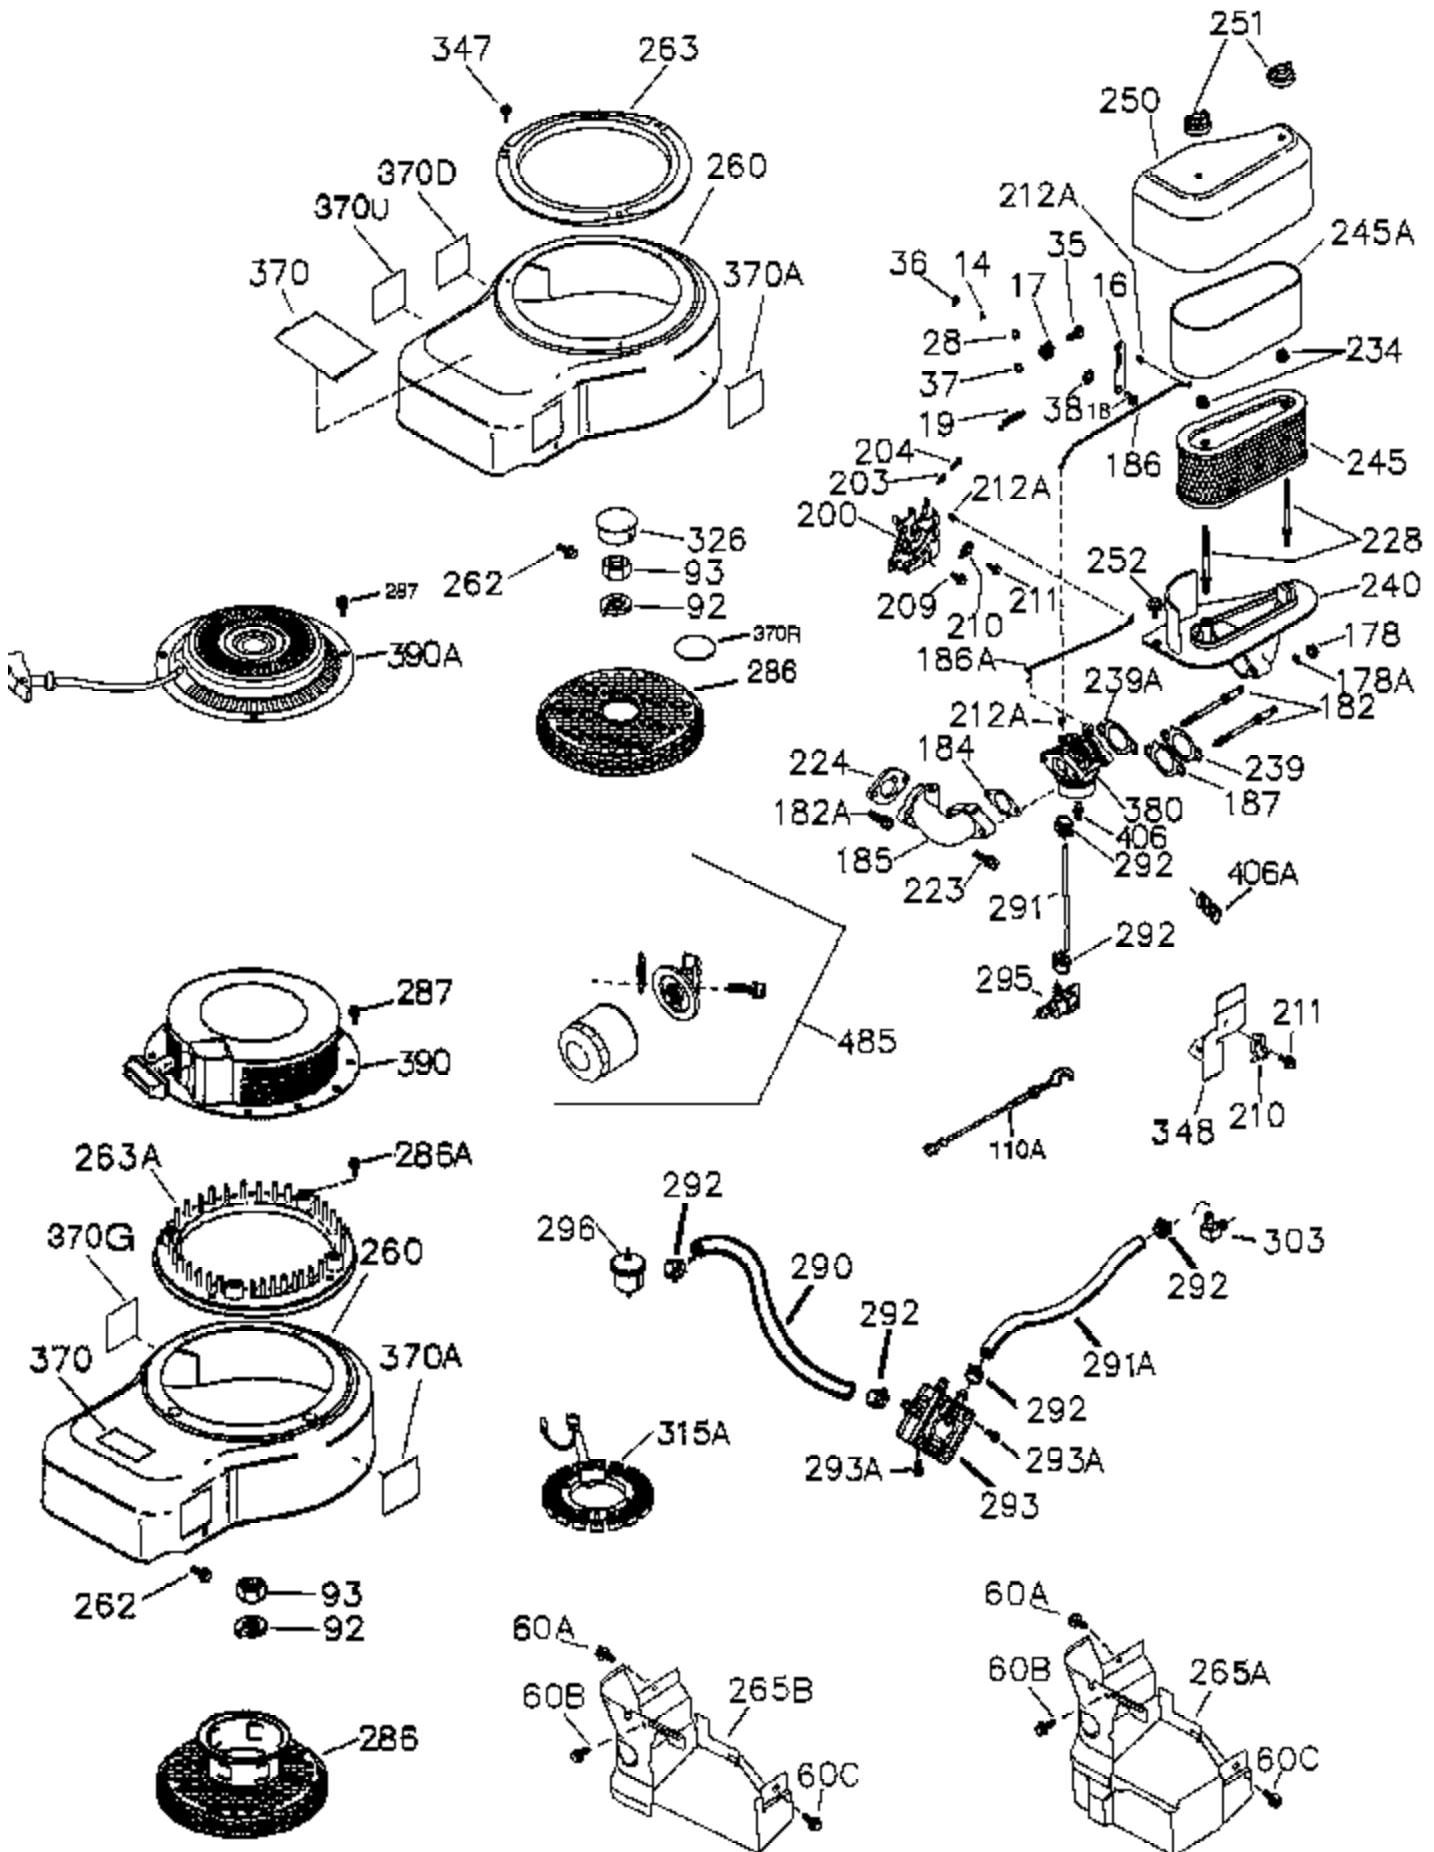

Ref #	Part Number	Qty	Description
14	28277	2	Washer
16	36346A	1	Governor Lever (Incl. 212A)
17	29916	1	Governor Lever Clamp
18	651028	1	Screw, Torx T-15, 8-32 x 3/8"
19	36414	1	Extension Spring
28	30322	1	Lock Nut, 8-32
35	29826	1	Screw, 10-32 x 3/4"
36	29918	1	Lock Washer
37	29216	1	Lock Nut, 10-32
38	29642	1	Retainer Ring
60C	650737	1	Screw, 1/4-20 x 1/2"
60B	650867	1	Screw, 10-24 x 1/2"
60A	650781	1	Screw, 5/16-18 x 11/16"
92	650666	1	Lock Washer
93	650594	1	Flywheel Nut
110A	36917	1	Ground Wire
178	650928	2	Lock Nut, 1/4-20
182	650925A	2	Carburetor Mounting Stud
184	36352	1	* Carburetor To Intake Pipe Gasket
185	36852	1	Intake Pipe
186	36354	1	Governor Link
186A	36353	1	Choke Link
200	36360	1	Control Bracket (Incl. 203, 204 & 212 A)
203	36482	1	Compression Spring
204	650777	1	Screw, 6-32 x 21/32"
209	650902	2	Screw, 10-32 x 7/16"
210	27793	1	Conduit Clip
211	28942	1	Screw, 10-32 x 3/8"
212A	36288	3	Bushing
223	650975	2	Screw, Torx T-30, 5/16-18 x 1-9/32"
224	36490	1	* Intake Spacer
228	650977	2	Air Cleaner Stud
234	650825	2	Nut & Lock Washer, 1/4-20
239	36358	1	* Air Cleaner Gasket
240	36355	1	Air Cleaner Body (Incl. 228 & 239)
245	36356	1	Air Cleaner Filter (Incl. 229)
245A	36357	1	Air Cleaner Filter
250	36359	1	Air Cleaner Cover
251	650886	2	Wing Nut, 1/4-20
252	650976	1	Screw, 1/4-20 x 19/32"
260	36347	1	Blower Housing
262	650737	3	Screw, 1/4-20 x 1/2"
263	36367	1	Trim Ring
286	36343	1	Cup & Screen
291	30705	1	Fuel Line
292	26460	2	Fuel Line Clamp
296	34279B	1	Fuel Filter (Incl. 292)
326	36210	1	Screen Plug
347	650949	3	Screw, 10-32 x 9/16"
370G	35274	1	Oil Instruction Decal
380	640072A	1	Carburetor (Incl. 184 & 212A)
394A	650982	1	Washer
406	611221	1	Fuel Shut-Off Solenoid
406A	36918	1	Solenoid Spring