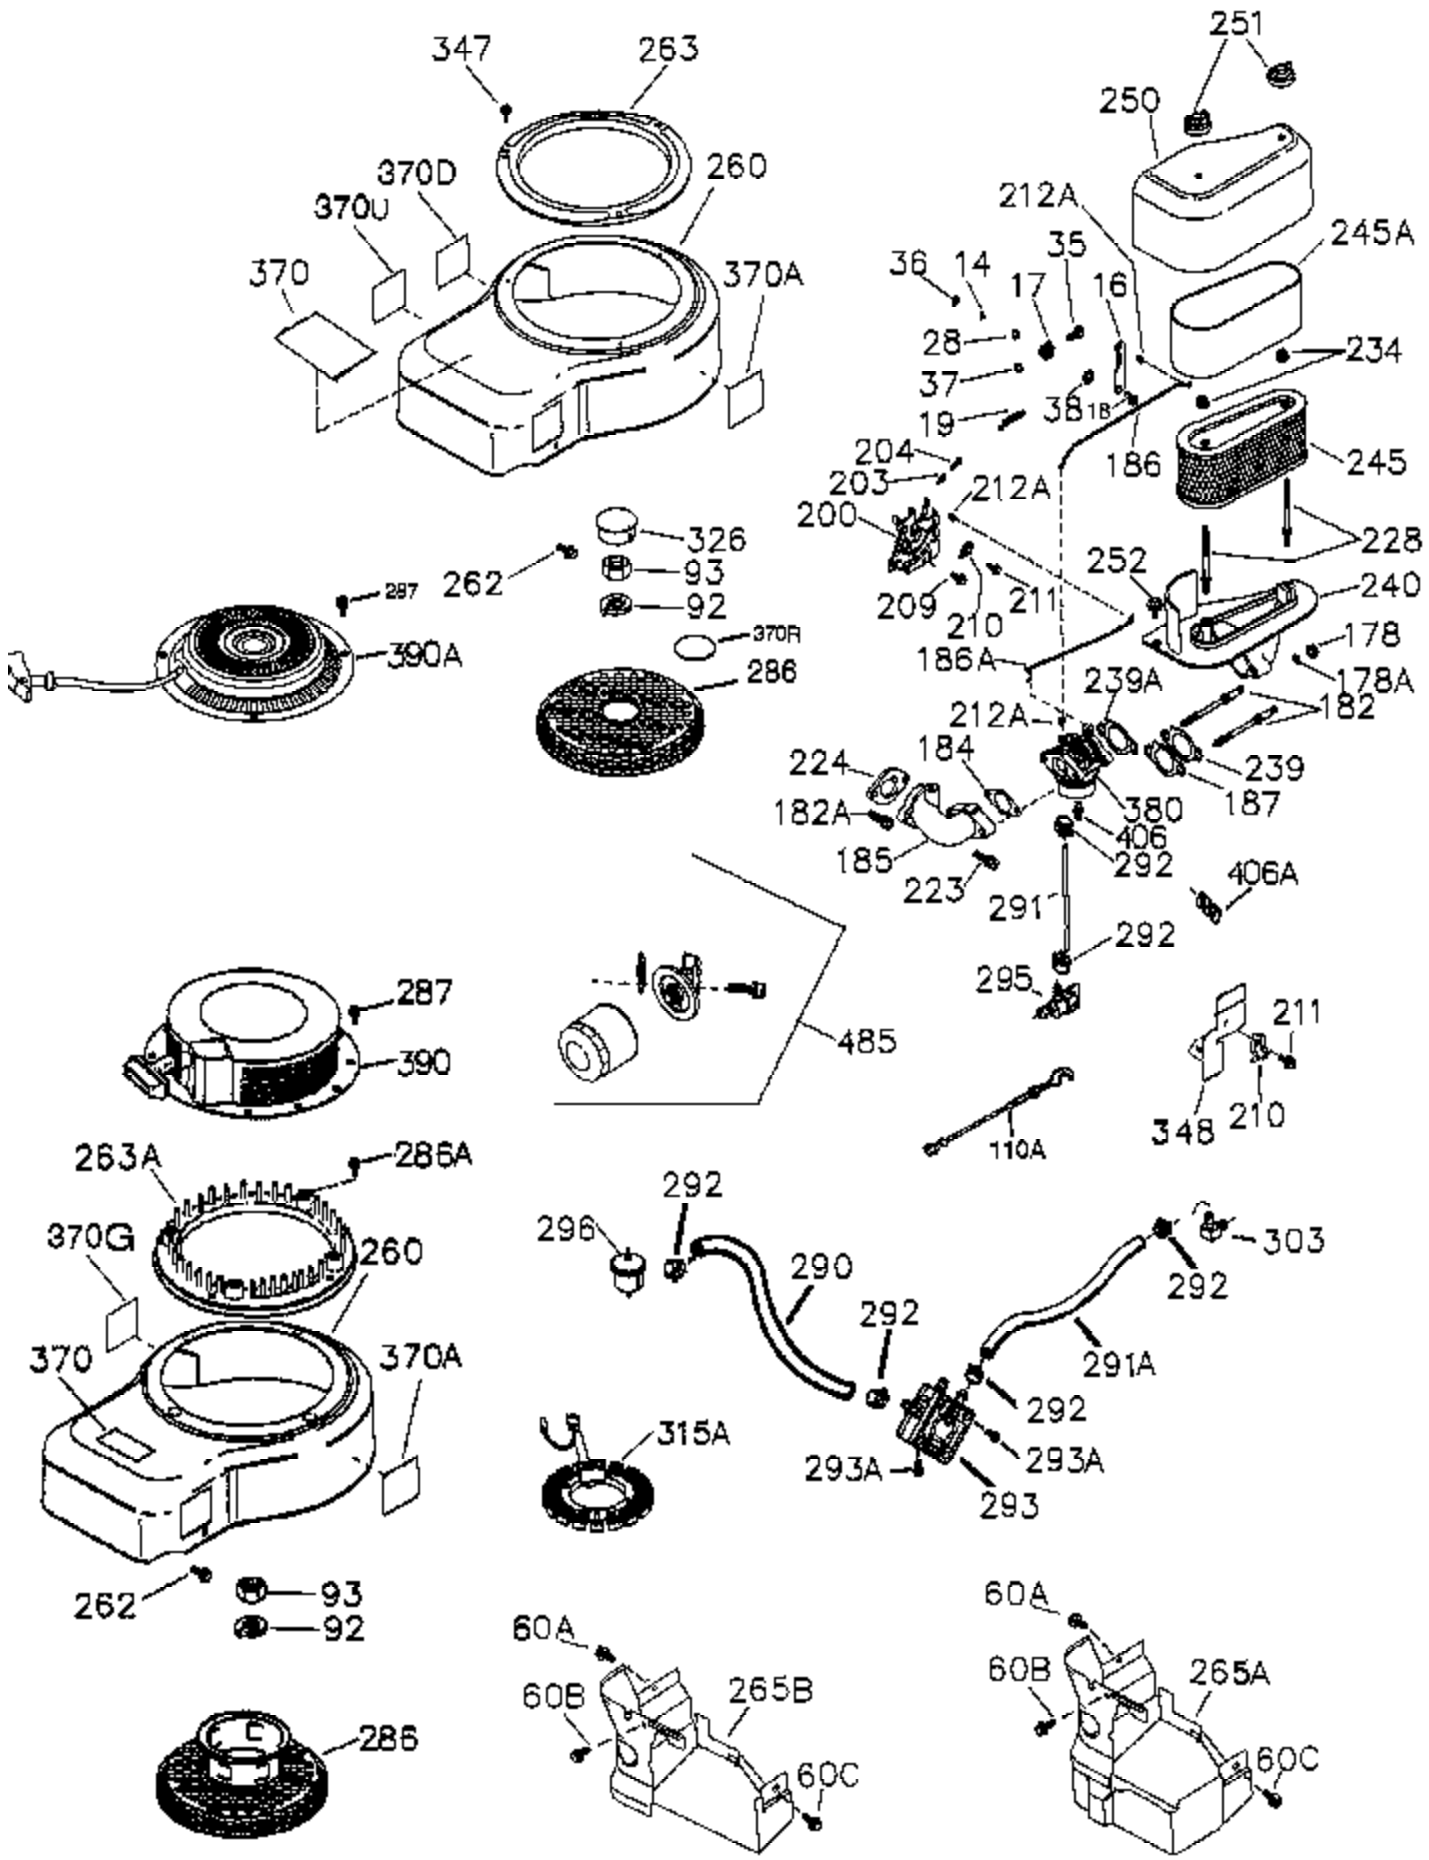

Ref #	Part Number	Qty	Description
14	28277	2	Washer
16	36346A	1	Governor Lever (Incl. 212A)
17	29916	1	Governor Lever Clamp
18	651028	1	Screw, Torx T-15, 8-32 x 3/8"
19	36414	1	Extension Spring
28	30322	1	Lock Nut, 8-32
35	29826	1	Screw, 10-32 x 3/4"
36	29918	1	Lock Washer
37	29216	1	Lock Nut, 10-32
38	29642	1	Retainer Ring
60B	650867	1	Screw, 10-24 x 1/2"
60A	650781	1	Screw, 5/16-18 x 11/16"
60C	650737	1	Screw, 1/4-20 x 1/2"
92	650666	1	Lock Washer
93	650594	1	Flywheel Nut
178	650928	2	Lock Nut, 1/4-20
182	650925A	2	Carburetor Mounting Stud
184	36352	1	* Carburetor To Intake Pipe Gasket
185	36852	1	Intake Pipe
186	36354	1	Governor Link
200	36233	1	Control Bracket (Incl. 212A)
209	650902	2	Screw, 10-32 x 7/16"
210	27793	2	Conduit Clip
211	28942	2	Screw, 10-32 x 3/8"
212A	36288	3	Bushing
223	650975	2	Screw, Torx T-30, 5/16-18 x 1-9/32"
224	36490	1	* Intake Spacer
228	650977	2	Air Cleaner Stud
234	650825	2	Nut & Lock Washer, 1/4-20
239	36358	1	* Air Cleaner Gasket
240	36355	1	Air Cleaner Body (Incl. 228 & 239)
245	36356	1	Air Cleaner Filter (Incl. 229)
245A	36357	1	Air Cleaner Filter
250	36359	1	Air Cleaner Cover
251	650886	2	Wing Nut, 1/4-20
252	650976	1	Screw, 1/4-20 x 19/32"
260	37174	1	Blower Housing
262	650737	3	Screw, 1/4-20 x 1/2"
263	36367	1	Trim Ring
265A	36704	1	Cylinder Head Cover
271B	36596	1	Muffler Deflector Clamp
286A	650561	3	Screw, 1/4-20 x 19/32"
286	37173	1	Cup & Screen
291	30705	1	Fuel Line
292	26460	2	Fuel Line Clamp
296	34279B	1	Fuel Filter (Incl. 292)
347	650949	3	Screw, 10-32 x 9/16"
348	36383	1	Remote Choke Bracket
370G	35274	1	Oil Instruction Decal
380	640072A	1	Carburetor (Incl. 184 & 212A)
390	590751	1	Rewind Starter