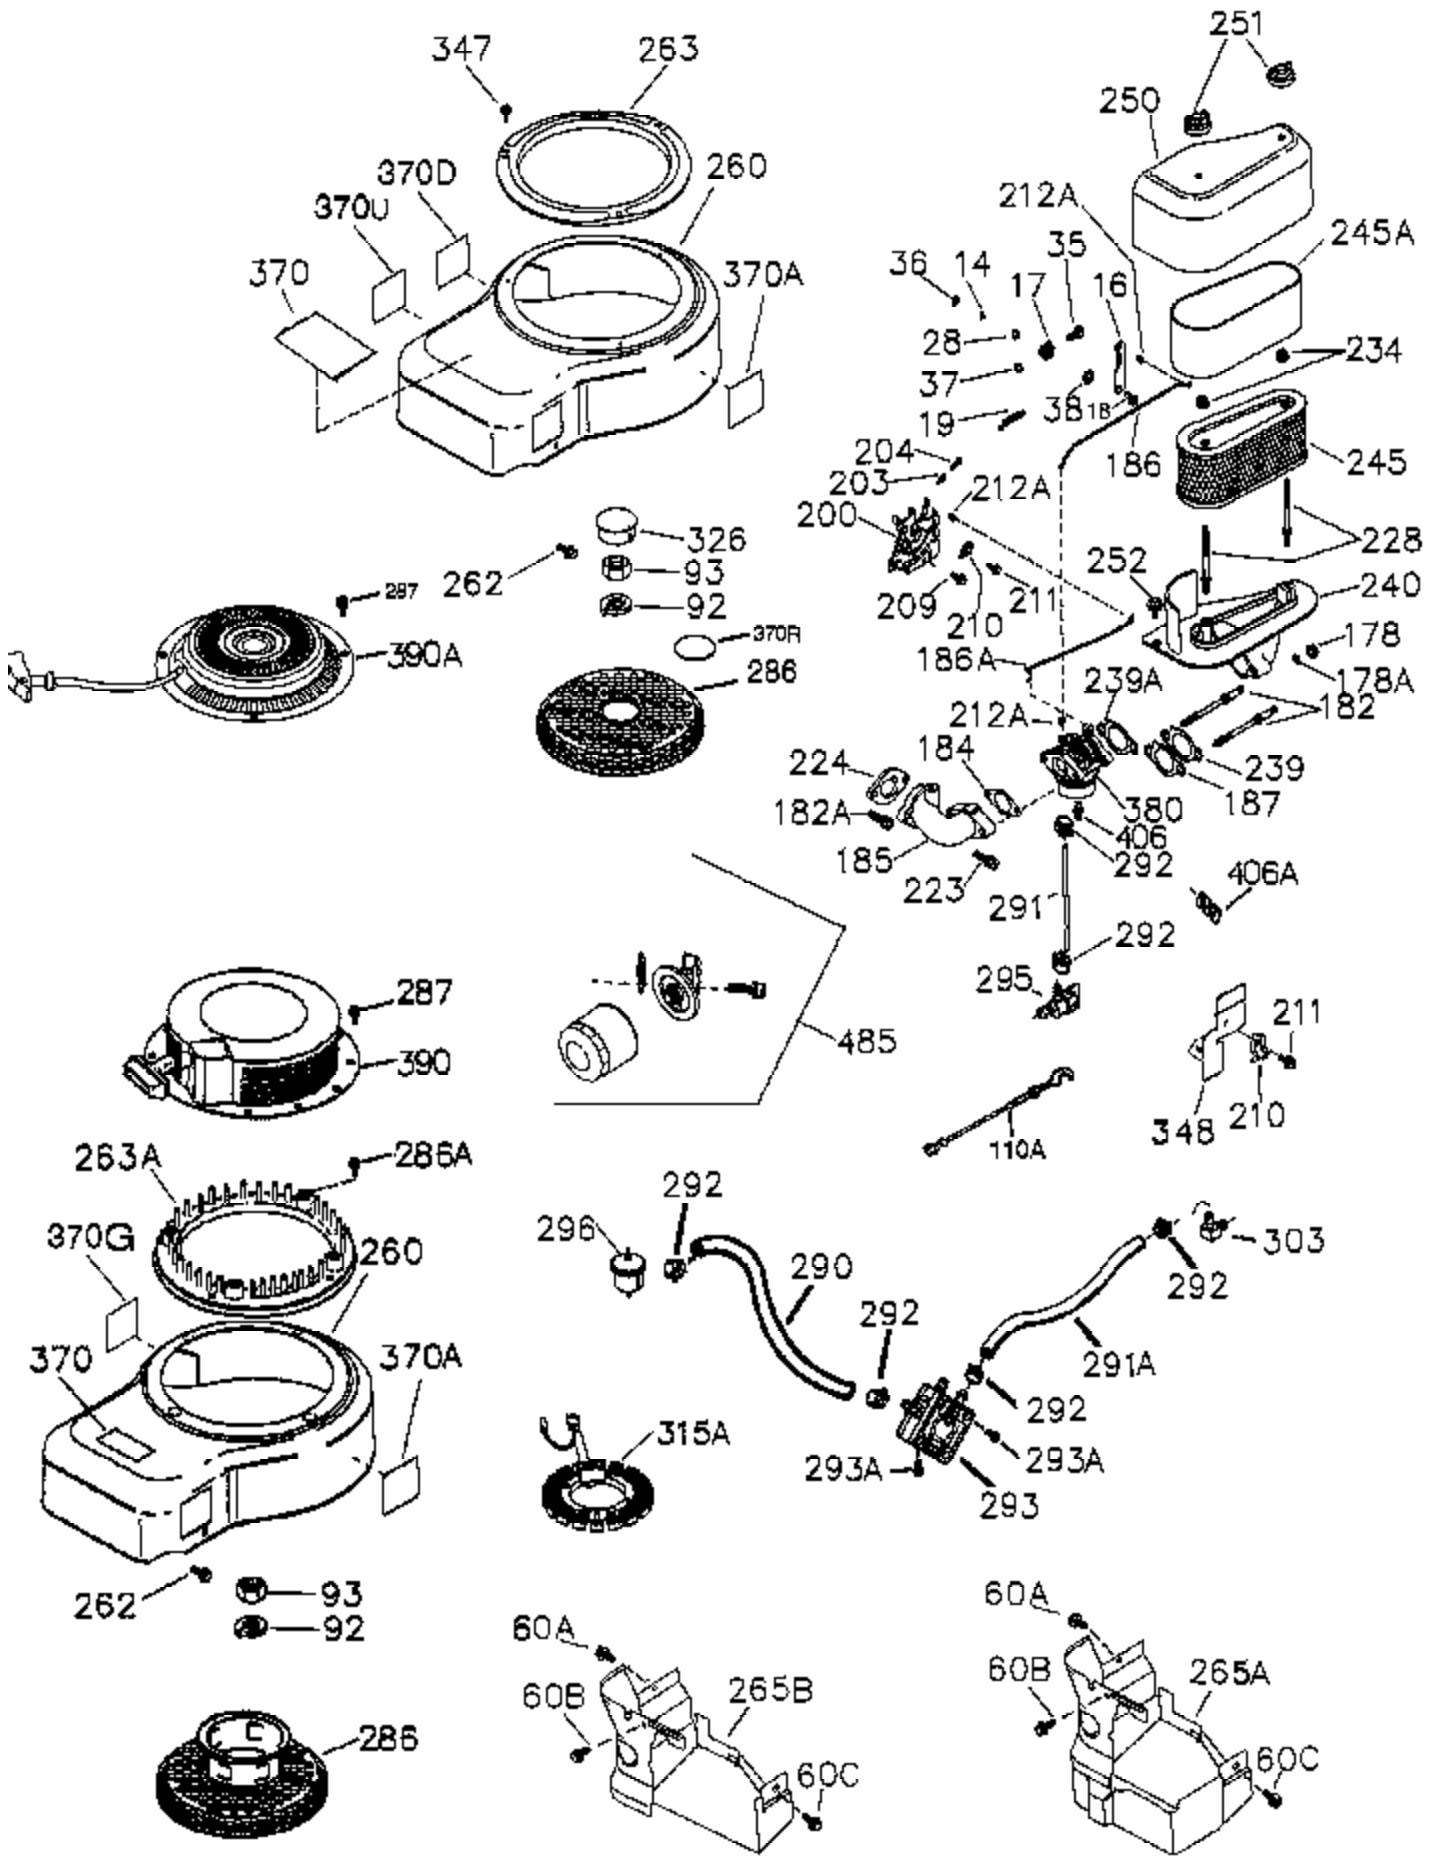

Ref #	Part Number	Qty	Description
400	36567	1	* Gasket Set (Incl. items marked PK i n notes) Incl. one each of part #'s:35952, 36304, 36325, 36333, 36335, 36337, 36348, 36351, 36352, 36358, 36365, 36490, 36565
420	730225	1	SAE 30 4-Cycle Engine Oil (Quart)
477	650971	2	Screw, Torx T-30, 5/16-18 x 7/8"
478	36336	1	Oil Passage Cover (Incl. 479)
479	36335	1	* Oil Filter Adapter Gasket