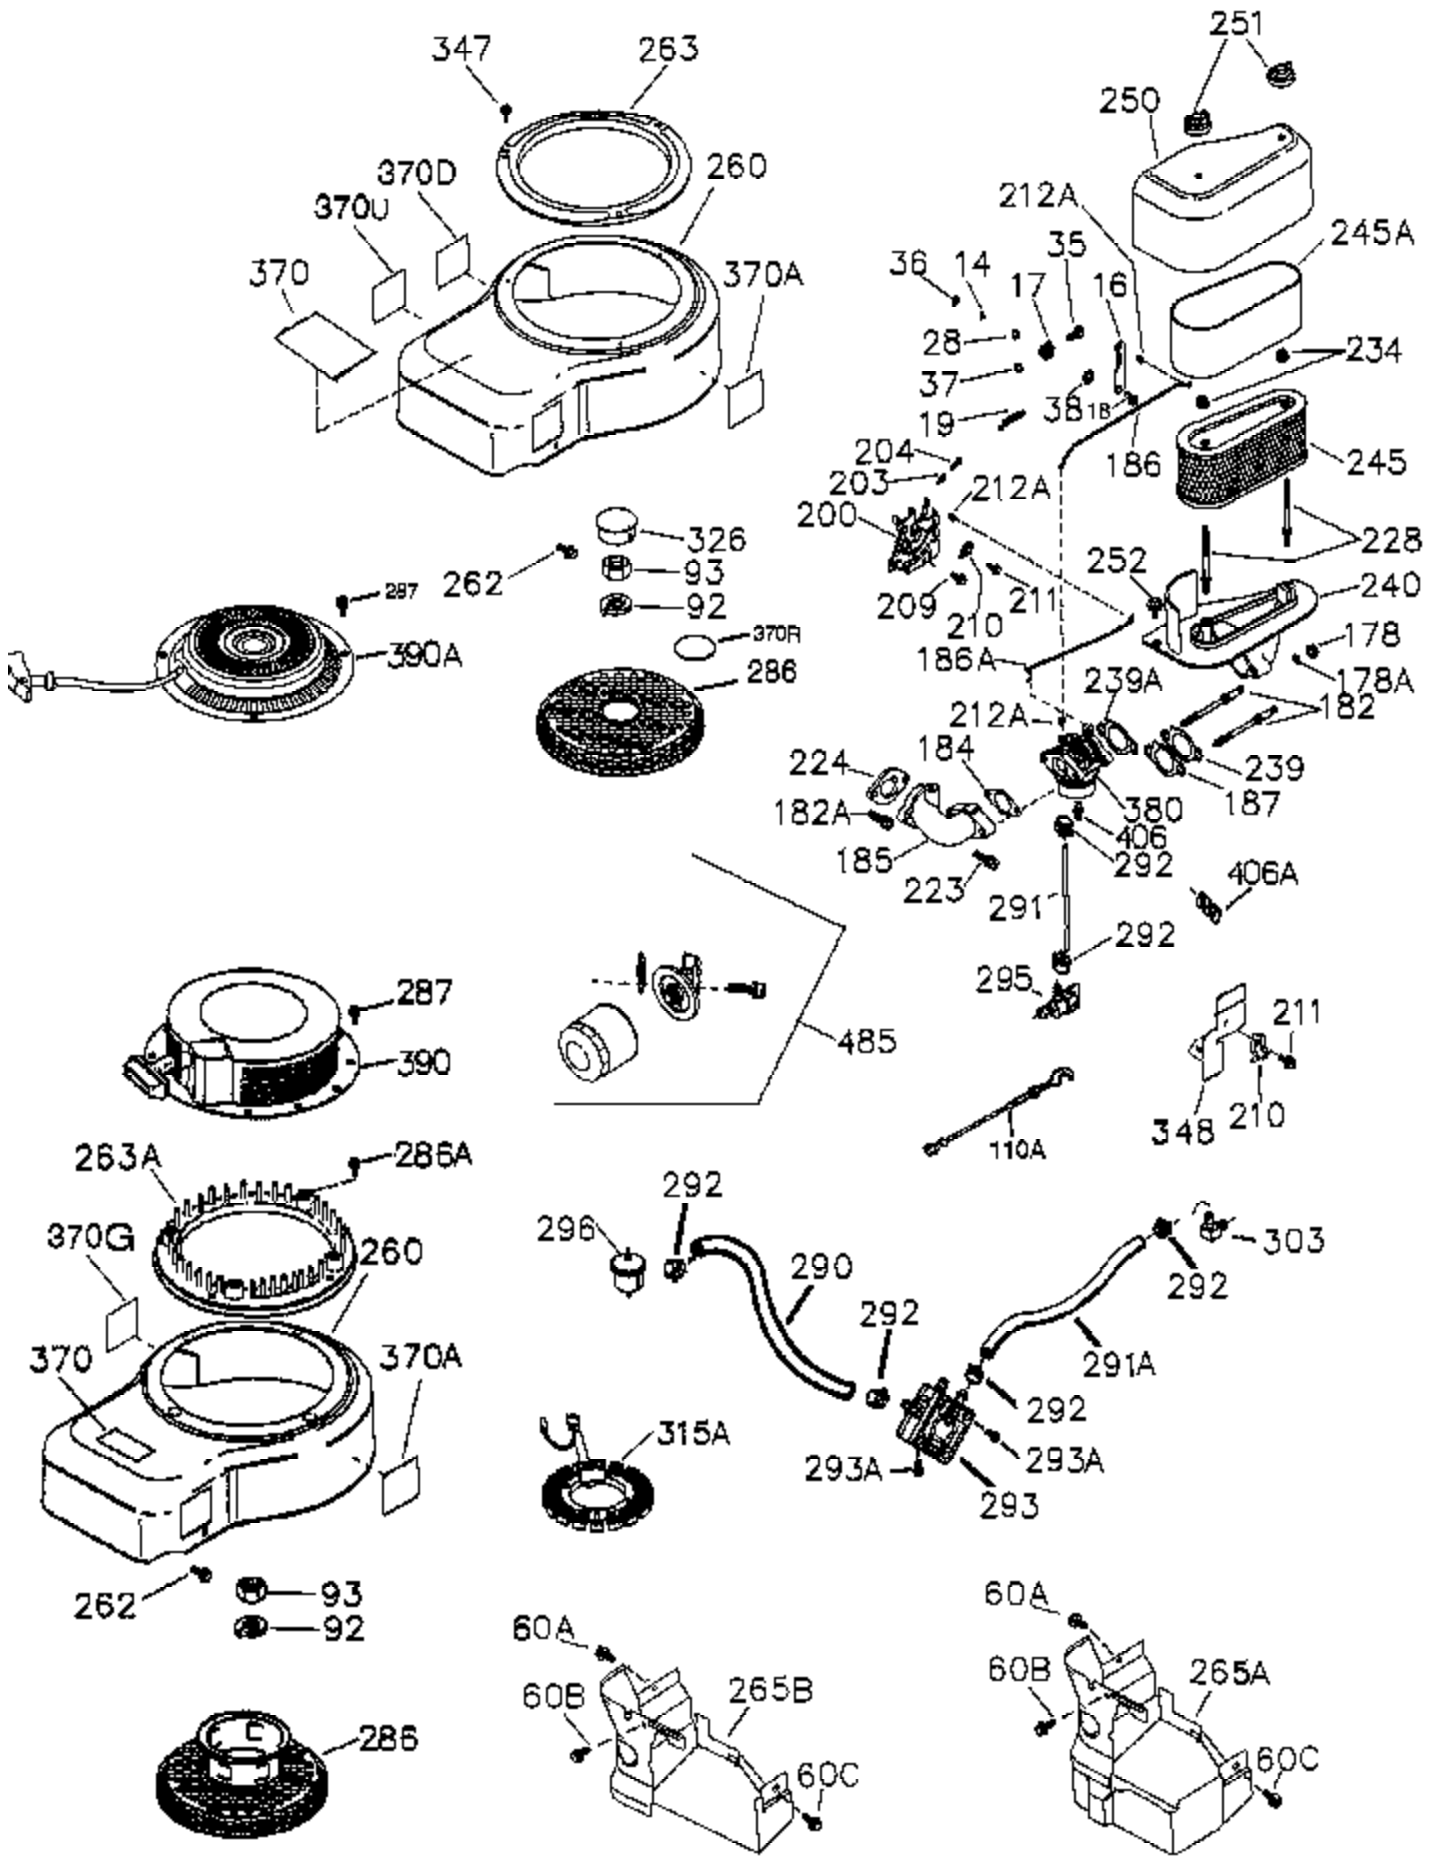

Ref #	Part Number	Qty	Description
14	28277	2	Washer
16	36346A	1	Governor Lever (Incl. 212A)
17	29916	1	Governor Lever Clamp
18	651028	1	Screw, Torx T-15, 8-32 x 3/8"
19	36414	1	Extension Spring
28	30322	1	Lock Nut, 8-32
35	29826	1	Screw, 10-32 x 3/4"
36	29918	1	Lock Washer
37	29216	1	Lock Nut, 10-32
38	29642	1	Retainer Ring
60A	650781	1	Screw, 5/16-18 x 11/16"
60C	650737	1	Screw, 1/4-20 x 1/2"
60B	650867	1	Screw, 10-24 x 1/2"
92	650666	1	Lock Washer
93	650594	1	Flywheel Nut
178	650928	2	Lock Nut, 1/4-20
182	650925A	2	Carburetor Mounting Stud
184	36352	1	* Carburetor To Intake Pipe Gasket
185	36852	1	Intake Pipe
186A	36353	1	Choke Link
186	36354	1	Governor Link
200	36360	1	Control Bracket (Incl. 203,204,212A)
203	36482	1	Compression Spring
204	650777	1	Screw, 6-32 x 21/32"
209	650902	2	Screw, 10-32 x 7/16"
210	27793	1	Conduit Clip
211	650431	1	Screw, Torx T-25, 10-32 x 5/8"
212A	36288	3	Bushing
223	650975	2	Screw, Torx T-30, 5/16-18 x 1-9/32"
224	36490	1	* Intake Spacer
228	650977	2	Air Cleaner Stud
234	650825	2	Nut & Lock Washer, 1/4-20
239	36358	1	* Air Cleaner Gasket
240	36355	1	Air Cleaner Body (Incl. 228 & 239)
245	36356	1	Air Cleaner Filter (Incl. 229)
245A	36357	1	Air Cleaner Filter
250	36359	1	Air Cleaner Cover
251	650886	2	Wing Nut, 1/4-20
252	650976	1	Screw, 1/4-20 x 19/32"
260	36347	1	Blower Housing
262	650737	3	Screw, 1/4-20 x 1/2"
263	36367	1	Trim Ring
286	36343	1	Cup & Screen
290	29774	1	Fuel Line
292	26460	2	Fuel Line Clamp
296	34279B	1	Fuel Filter (Incl. 292)
326	36210	1	Screen Plug
347	650949	3	Screw, 10-32 x 9/16"
370G	35274	1	Oil Instruction Decal
380	640072	1	Carburetor (Incl. 184 & 212A)
394A	650982	1	Washer