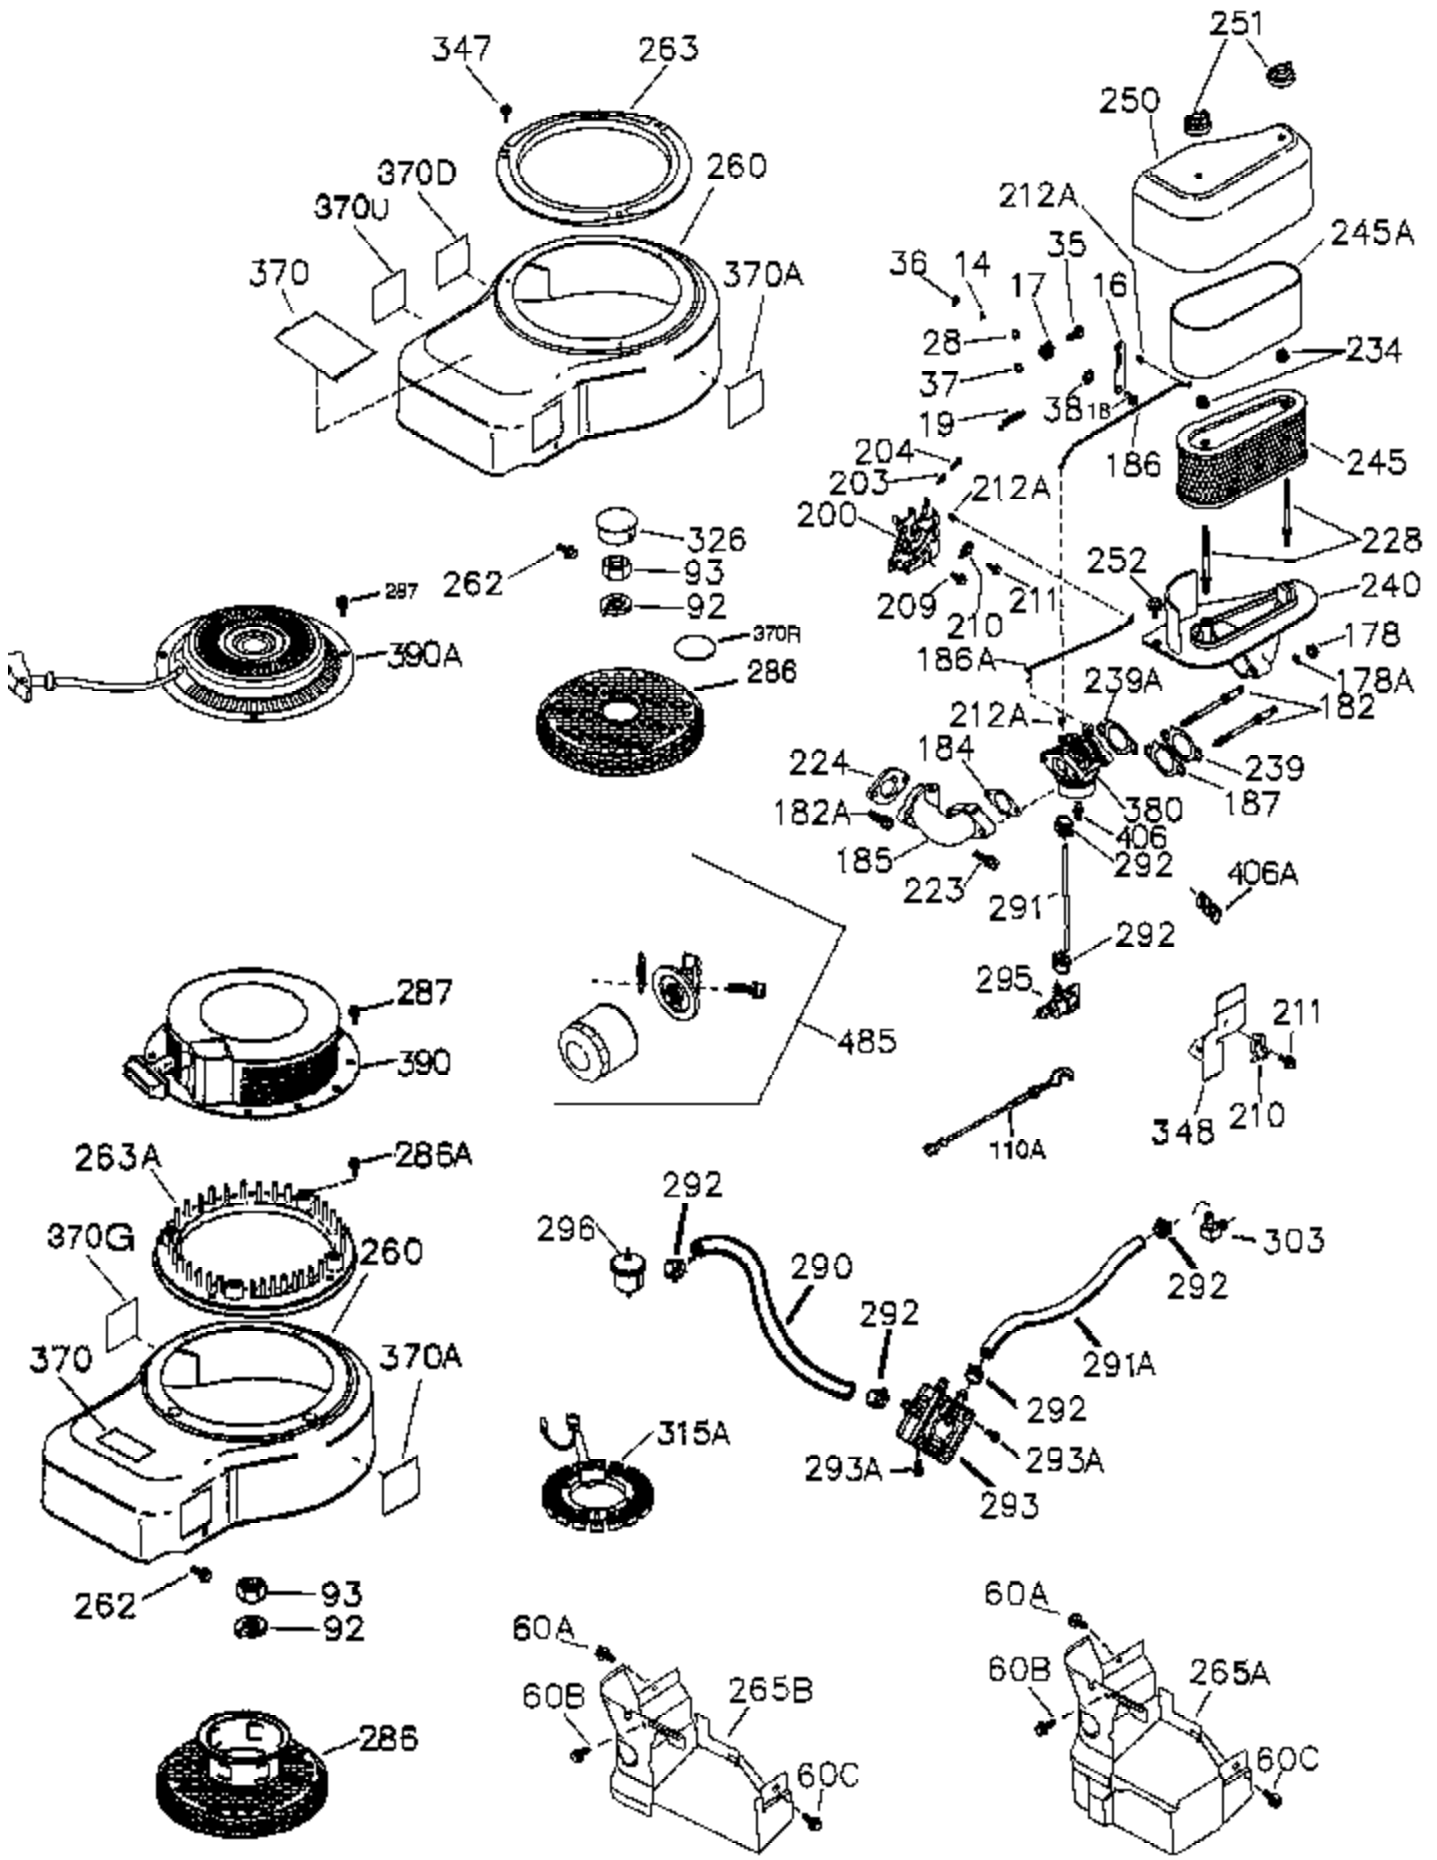

Ref #	Part Number	Qty	Description
14	28277	2	Washer
16	36346A	1	Governor Lever (Incl. 212A)
17	29916	1	Governor Lever Clamp
18	651028	1	Screw, Torx T-15, 8-32 x 3/8"
19	36414	1	Extension Spring
28	30322	1	Lock Nut, 8-32
35	29826	1	Screw, 10-32 x 3/4"
36	29918	1	Lock Washer
37	29216	1	Lock Nut, 10-32
38	29642	1	Retainer Ring
60A	650781	1	Screw, 5/16-18 x 11/16"
60C	650737	1	Screw, 1/4-20 x 1/2"
60B	650867	1	Screw, 10-24 x 1/2"
92	650666	1	Lock Washer
93	650594	1	Flywheel Nut
178	650928	2	Lock Nut, 1/4-20
182	650925A	2	Carburetor Mounting Stud
184	36352	1	* Carburetor To Intake Pipe Gasket
185	36852	1	Intake Pipe
186A	36353	1	Choke Link
186	36354	1	Governor Link
200	36360	1	Control Bracket (Incl. 203,204,212A)
203	36482	1	Compression Spring
204	650777	1	Screw, 6-32 x 21/32"
209	650902	2	Screw, 10-32 x 7/16"
210	27793	1	Conduit Clip
211	650431	1	Screw, Torx T-25, 10-32 x 5/8"
212A	36288	3	Bushing
223	650975	2	Screw, Torx T-30, 5/16-18 x 1-9/32"
224	36490	1	* Intake Spacer
228	650977	2	Air Cleaner Stud
234	650825	2	Nut & Lock Washer, 1/4-20
239	36358	1	* Air Cleaner Gasket
240	36355	1	Air Cleaner Body (Incl. 228 & 239)
245	36356	1	Air Cleaner Filter (Incl. 229)
245A	36357	1	Air Cleaner Filter
250	36359	1	Air Cleaner Cover
251	650886	2	Wing Nut, 1/4-20
252	650976	1	Screw, 1/4-20 x 19/32"
260	36347	1	Blower Housing
262	650737	3	Screw, 1/4-20 x 1/2"
263	36367	1	Trim Ring
286	36343	1	Cup & Screen
290	29774	1	Fuel Line
292	26460	2	Fuel Line Clamp
296	34279B	1	Fuel Filter (Incl. 292)
326	36210	1	Screen Plug
347	650949	3	Screw, 10-32 x 9/16"
370G	35274	1	Oil Instruction Decal
380	640072	1	Carburetor (Incl. 184 & 212A)
394A	650982	1	Washer