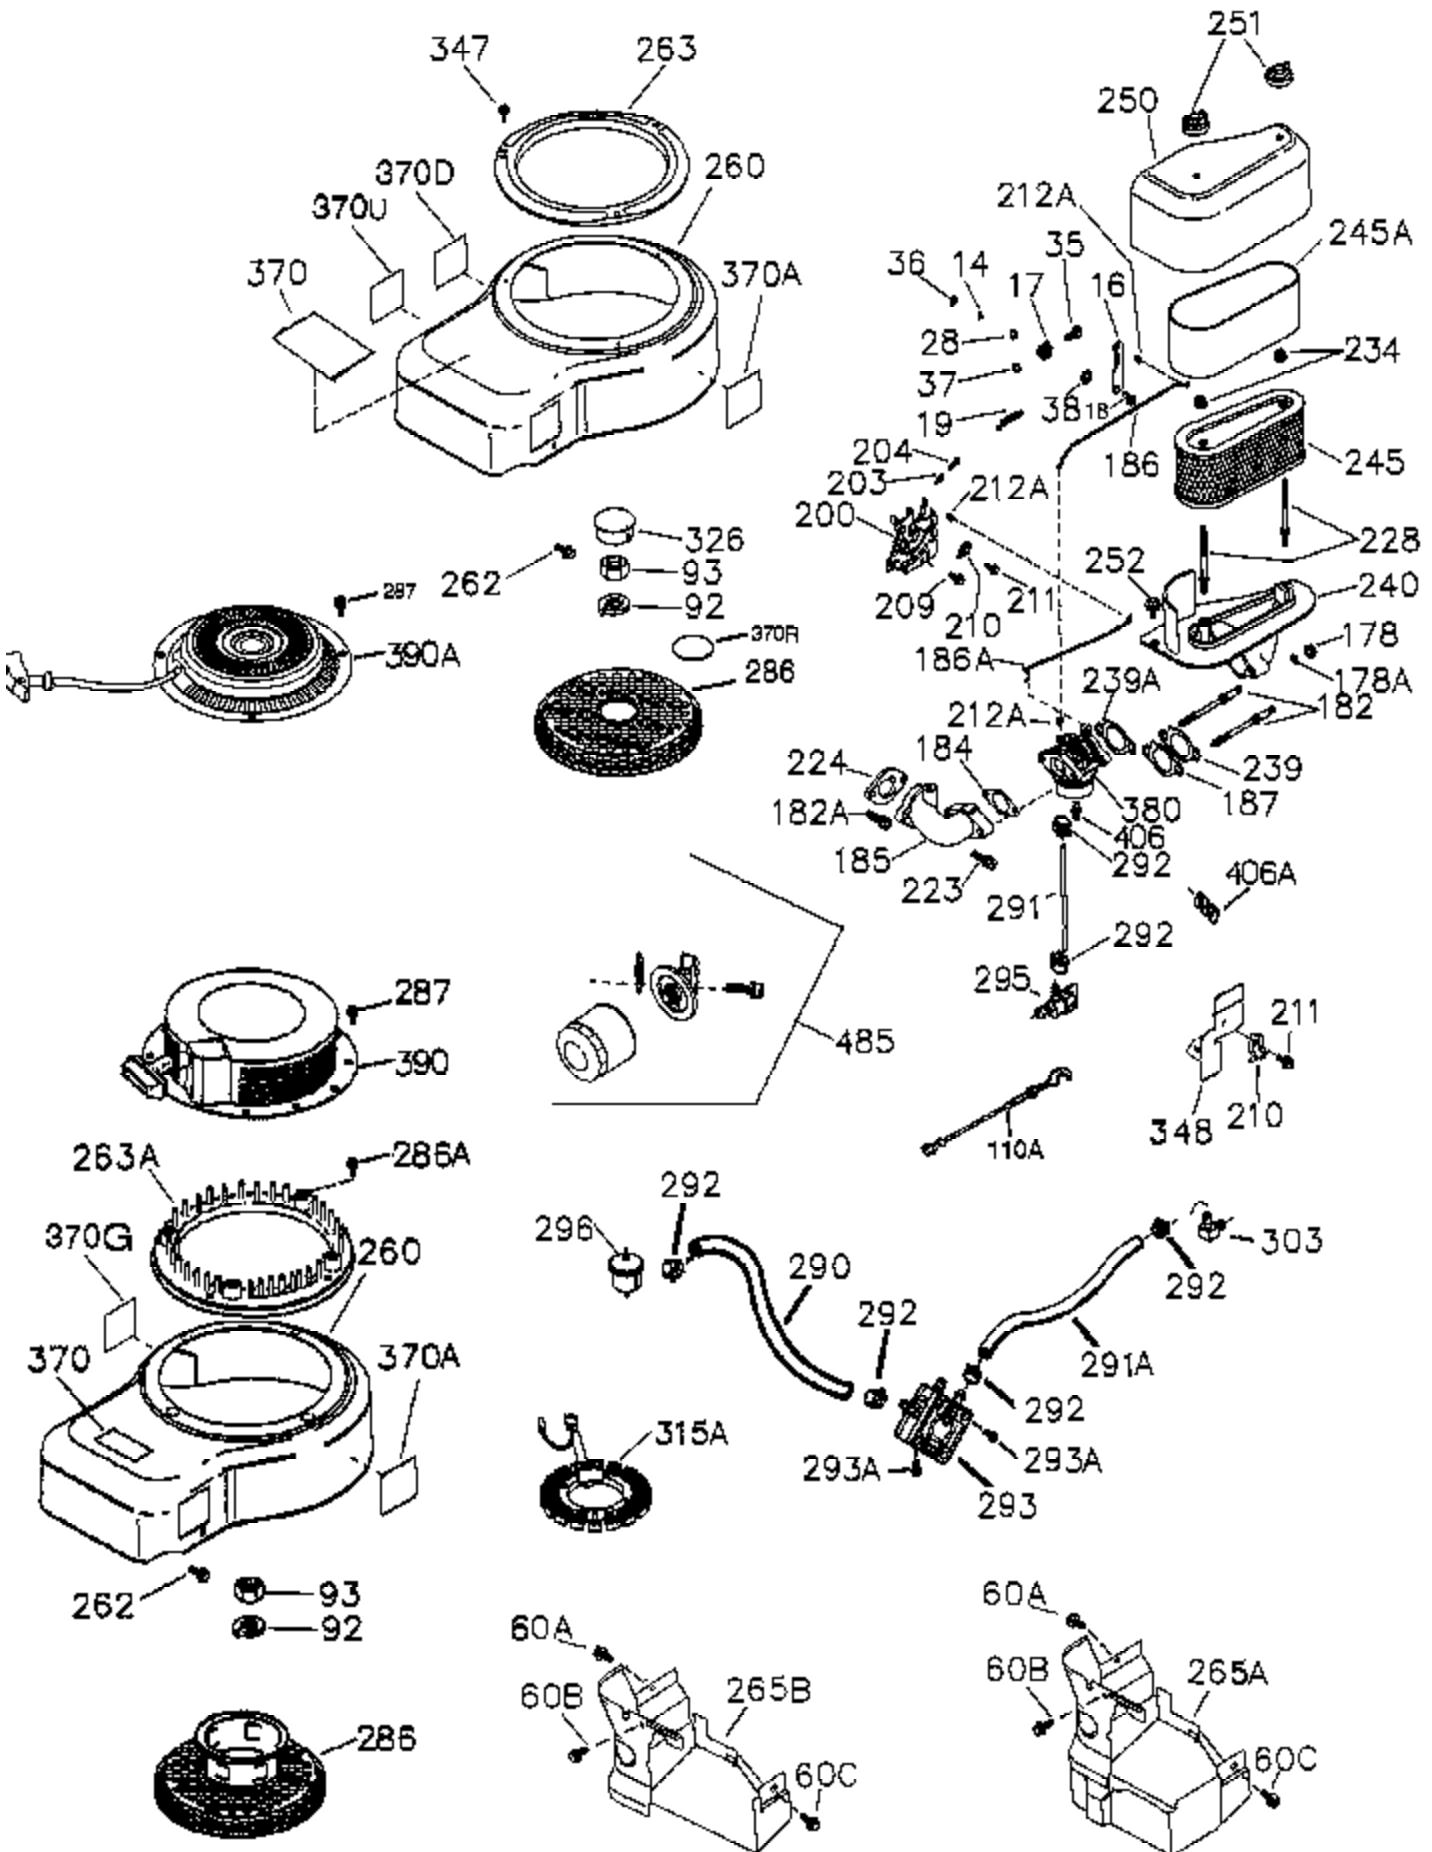

Ref #	Part Number	Qty	Description
14	28277	2	Washer
16	36346A	1	Governor Lever (Incl. 212A)
17	29916	1	Governor Lever Clamp
18	651028	1	Screw, Torx T-15, 8-32 x 3/8"
19	36414	1	Extension Spring
28	30322	1	Lock Nut, 8-32
35	29826	1	Screw, 10-32 x 3/4"
36	29918	1	Lock Washer
37	29216	1	Lock Nut, 10-32
38	29642	1	Retainer Ring
60A	650781	1	Screw, 5/16-18 x 11/16"
60C	650737	1	Screw, 1/4-20 x 1/2"
60B	650867	1	Screw, 10-24 x 1/2"
92	650666	1	Lock Washer
93	650594	1	Flywheel Nut
178	650928	2	Lock Nut, 1/4-20
182	650925A	2	Carburetor Mounting Stud
184	36352	1	* Carburetor To Intake Pipe Gasket
185	36852	1	Intake Pipe
186A	36353	1	Choke Link
186	36354	1	Governor Link
200	36360	1	Control Bracket (Incl. 203,204,212A)
203	36482	1	Compression Spring
204	650777	1	Screw, 6-32 x 21/32"
209	650902	2	Screw, 10-32 x 7/16"
210	27793	1	Conduit Clip
211	650431	1	Screw, Torx T-25, 10-32 x 5/8"
212A	36288	3	Bushing
223	650975	2	Screw, Torx T-30, 5/16-18 x 1-9/32"
224	36490	1	* Intake Spacer
228	650977	2	Air Cleaner Stud
234	650825	2	Nut & Lock Washer, 1/4-20
239	36358	1	* Air Cleaner Gasket
240	36355	1	Air Cleaner Body (Incl. 228 & 239)
245	36356	1	Air Cleaner Filter (Incl. 229)
245A	36357	1	Air Cleaner Filter
250	36359	1	Air Cleaner Cover
251	650886	2	Wing Nut, 1/4-20
252	650976	1	Screw, 1/4-20 x 19/32"
260	36347	1	Blower Housing
262	650737	3	Screw, 1/4-20 x 1/2"
263	36367	1	Trim Ring
286	36343	1	Cup & Screen
290	29774	1	Fuel Line
292	26460	2	Fuel Line Clamp
296	34279B	1	Fuel Filter (Incl. 292)
326	36210	1	Screen Plug
347	650949	3	Screw, 10-32 x 9/16"
370G	35274	1	Oil Instruction Decal
380	640072	1	Carburetor (Incl. 184 & 212A)
394A	650982	1	Washer