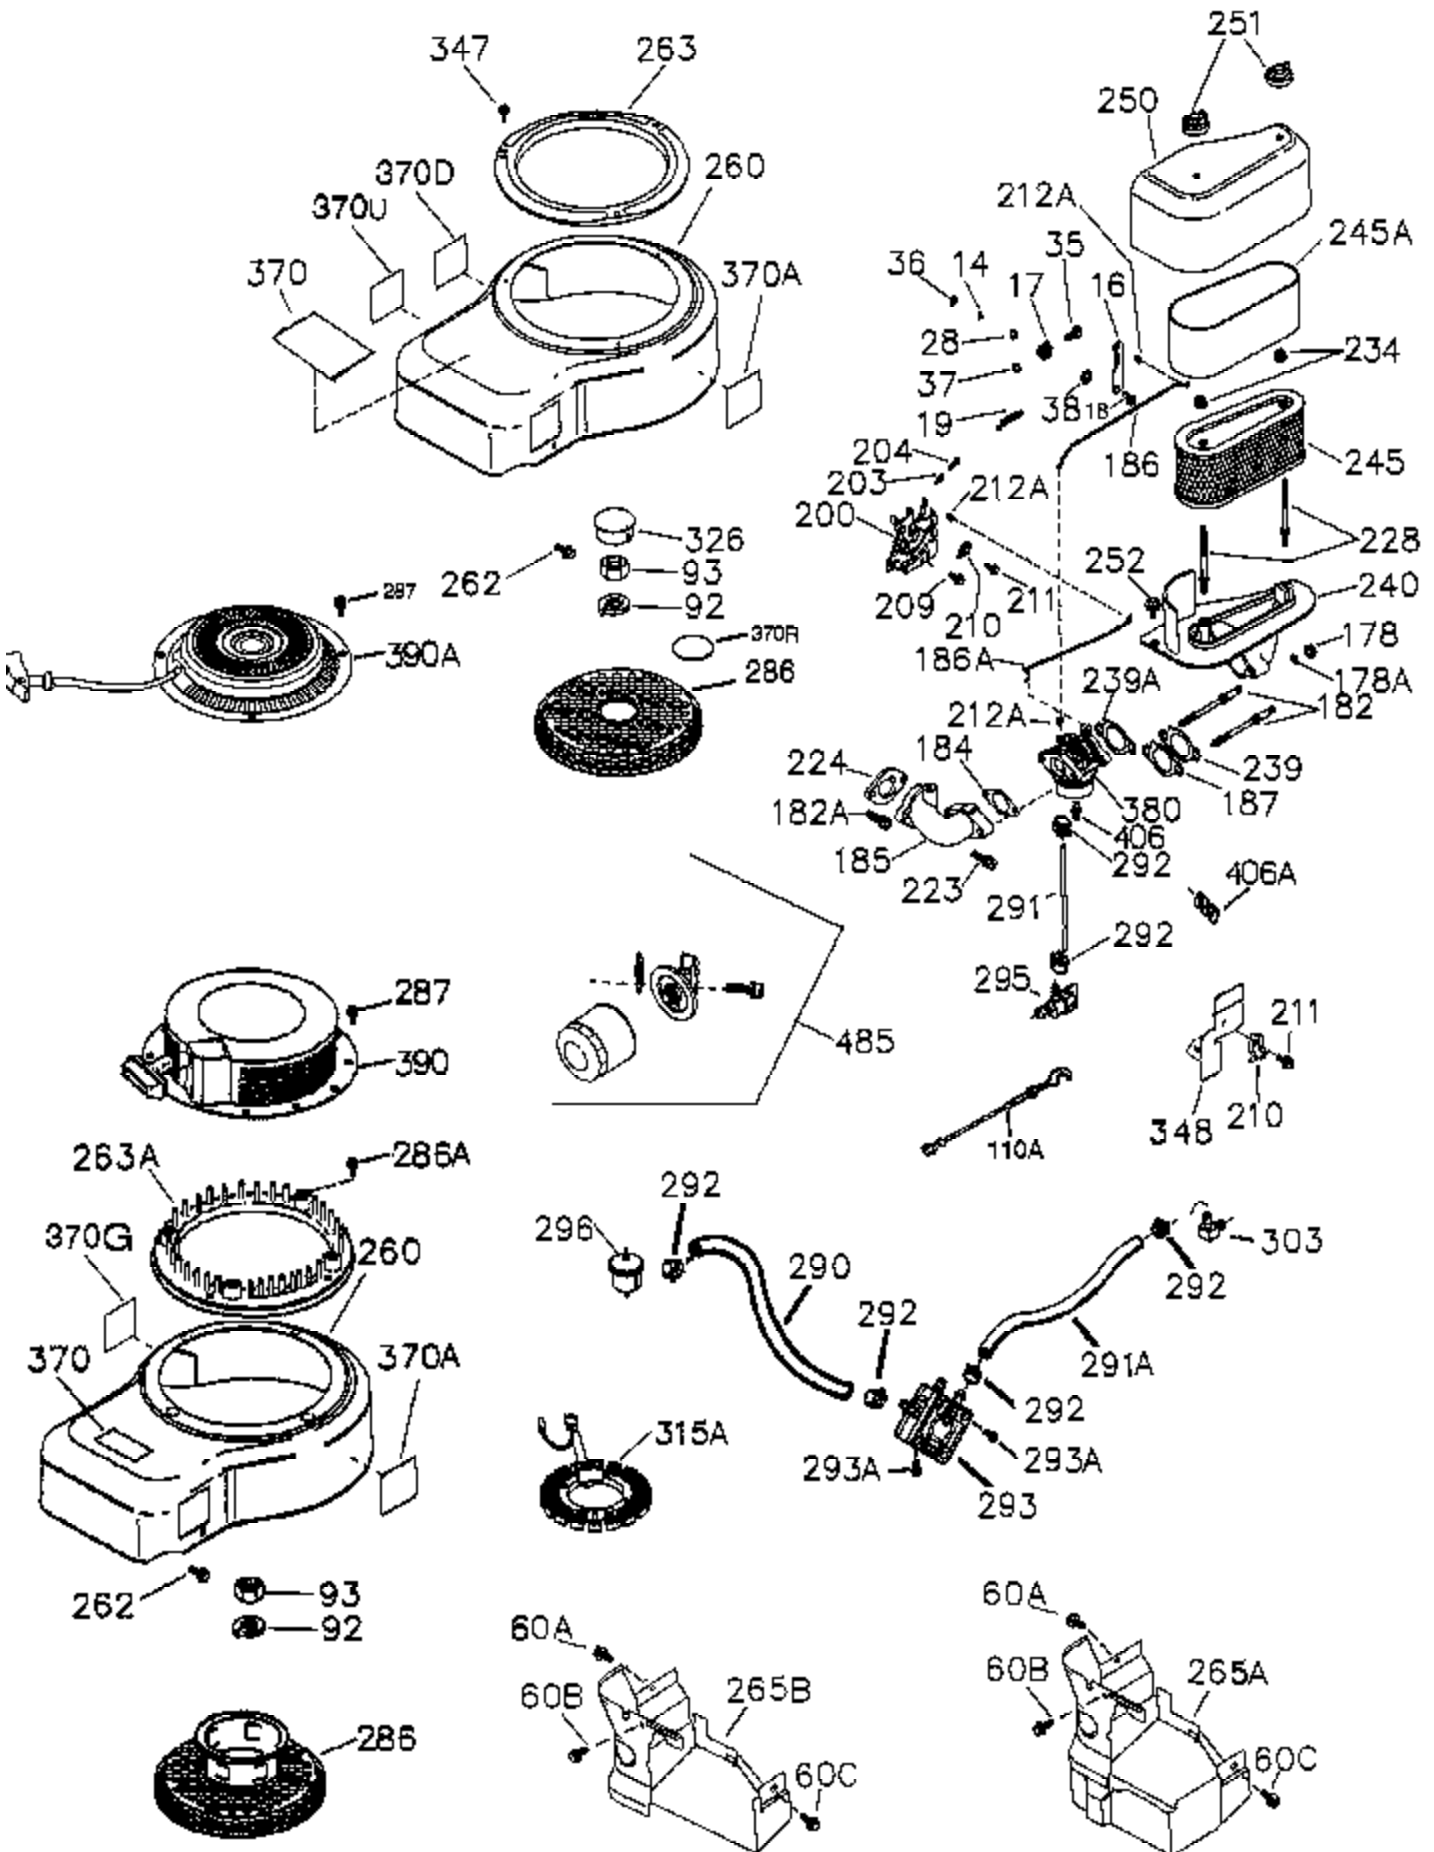

Ref #	Part Number	Qty	Description
14	28277	2	Washer
16	36346A	1	Governor Lever
17	29916	1	Governor Lever Clamp
18	651028	1	Screw, Torx T-15, 8-32 x 3/8"
19	36414	1	Extension Spring
28	30322	1	Lock Nut, 8-32
35	29826	1	Screw, 10-32 x 3/4"
36	29918	1	Lock Washer
37	29216	1	Lock Nut, 10-32
38	29642	1	Retaining Ring
60A	650781	1	Screw, 5/16-18 x 11/16"
60C	650737	1	Screw, 1/4-20 x 1/2"
60B	650867	1	Screw, 10-24 x 1/2"
92	650666	1	Lock Washer
93	650594	1	Flywheel Nut
110A	36917	1	Fuel Solenoid Ground Wire
157A	650586	2	Jam Nut, 5/16-24
178	650928	2	Wing Nut, 1/4-20
182	650925A	2	Carburetor Mounting Stud
184	36352	1	* Carburetor To Intake Pipe Gasket
185	36852	1	Intake Pipe
186A	36353	1	Choke Link
186	36354	1	Governor Link
200	36360	1	Control Bracket (Incl. 203,204,212A)
203	33802	1	Compression Spring
204	650777	1	Screw, 6-32 x 21/32"
209	650902	2	Screw, 10-32 x 7/16"
210	27793	1	Conduit Clip
211	28942	1	Screw, 10-32 x 3/8"
212A	36288	3	Bushing
223	650975	2	Screw, Torx T-30, 5/16-18 x 1-9/32"
224	36490	1	* Intake Pipe Gasket
228	650977	2	Air Cleaner Stud
234	650825	2	Nut & Lock Washer, 1/4-20
239	36358	1	* Air Cleaner Gasket
240	36355	1	Air Cleaner Body (Incl. 228 & 239)
245	36356	1	Air Cleaner Filter (Incl. 229)
245A	36357	1	Air Cleaner Filter
250	36359	1	Air Cleaner Cover
251	650886	2	Wing Nut, 1/4-20
252	650976	1	Screw, 1/4-20 x 19/32"
260	36347	1	Blower Housing
262	650737	3	Screw, 1/4-20 x 1/2"
263	36367	1	Trim Ring
265A	36571	1	Cylinder Head Cover
286	36343	1	Cup & Screen
291	30705	1	Fuel Line
292	26460	2	Fuel Line Clamp
296	34279B	1	Fuel Filter (Incl. 292)
326	36210	1	Screen Plug
347	650949	3	Screw, 10-32 x 9/16"
370G	35274	1	Oil Instruction Decal
380	640072A	1	Carburetor (Incl. 184 & 212A)
394A	650982	1	Washer
406A	36918	1	Solenoid Spring
406	611221	1	Fuel Shut-Off Solenoid