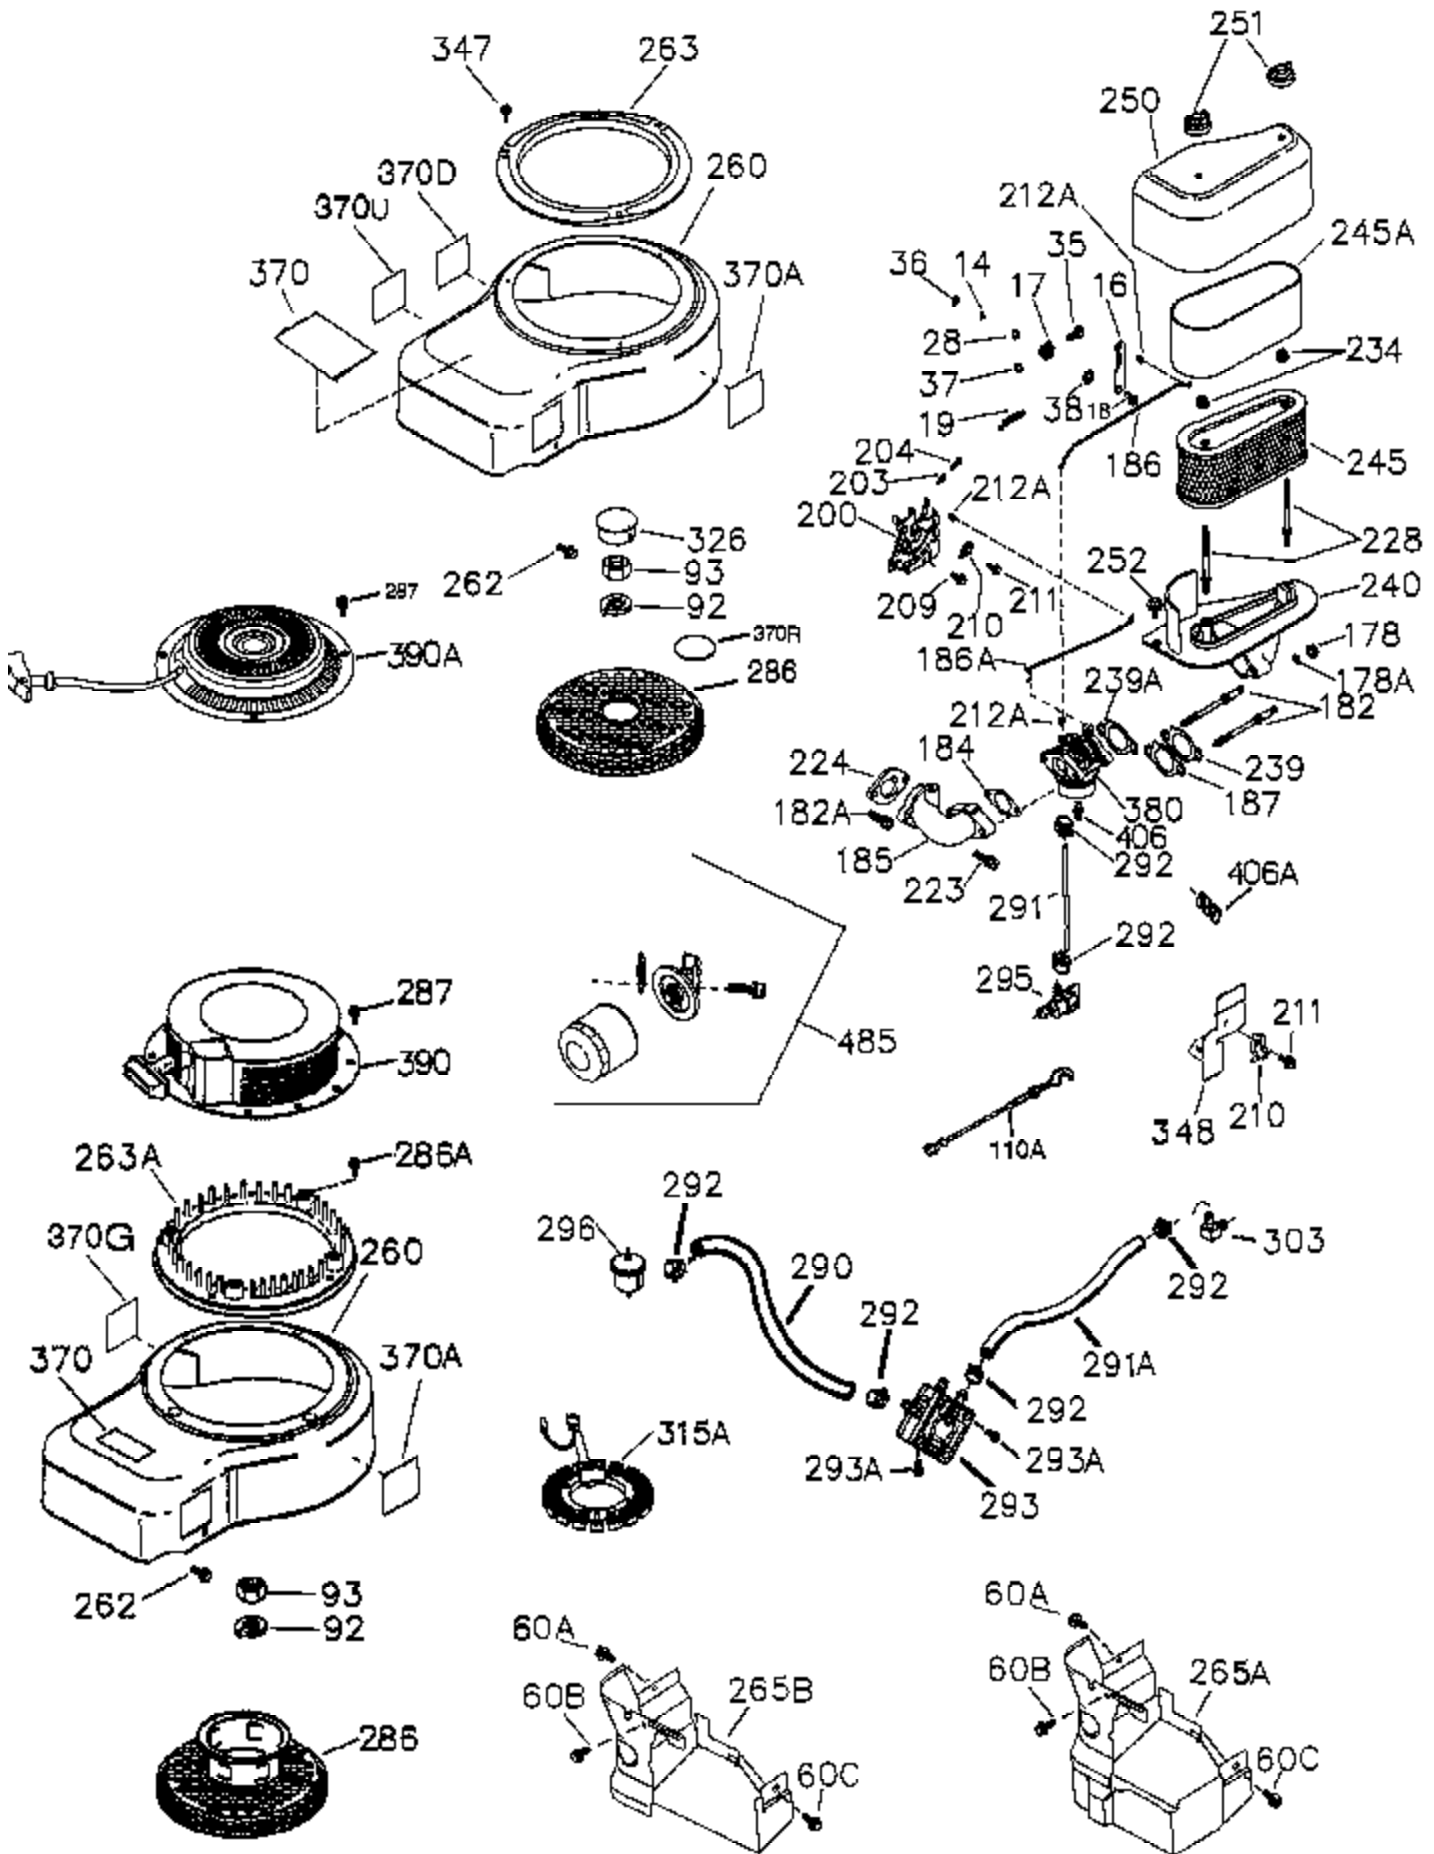

Ref #	Part Number	Qty	Description
14	28277	2	Washer
16	36346A	1	Governor Lever
17	29916	1	Governor Lever Clamp
18	651028	1	Screw, Torx T-15, 8-32 x 3/8"
19	36414	1	Extension Spring
28	30322	1	Lock Nut, 8-32
35	29826	1	Screw, 10-32 x 3/4"
36	29918	1	Lock Washer
37	29216	1	Lock Nut, 10-32
38	29642	1	Retaining Ring
60A	650781	1	Screw, 5/16-18 x 11/16"
60C	650737	1	Screw, 1/4-20 x 1/2"
60B	650867	1	Screw, 10-24 x 1/2"
92	650666	1	Lock Washer
93	650594	1	Flywheel Nut
110A	36917	1	Fuel Solenoid Ground Wire
178	650928	2	Wing Nut, 1/4-20
182	650925A	2	Carburetor Mounting Stud
184	36352	1	* Carburetor To Intake Pipe Gasket
185	36852	1	Intake Pipe
186A	36353	1	Choke Link
186	36354	1	Governor Link
200	36360	1	Control Bracket (Incl. 203,204,212A)
203	33802	1	Compression Spring
204	650777	1	Screw, 6-32 x 21/32"
209	650902	2	Screw, 10-32 x 7/16"
210	27793	1	Conduit Clip
211	28942	1	Screw, 10-32 x 3/8"
212A	36288	3	Bushing
223	650975	2	Screw, Torx T-30, 5/16-18 x 1-9/32"
224	36490	1	* Intake Pipe Gasket
228	650977	2	Air Cleaner Stud
234	650825	2	Nut & Lock Washer, 1/4-20
239	36358	1	* Air Cleaner Gasket
240	36355	1	Air Cleaner Body (Incl. 228 & 239)
245	36356	1	Air Cleaner Filter (Incl. 229)
245A	36357	1	Air Cleaner Filter
250	36359	1	Air Cleaner Cover
251	650886	2	Wing Nut, 1/4-20
252	650976	1	Screw, 1/4-20 x 19/32"
260	36347	1	Blower Housing
262	650737	3	Screw, 1/4-20 x 1/2"
263	36367	1	Trim Ring
265A	36571	1	Cylinder Head Cover
286	36343	1	Cup & Screen
291	30705	1	Fuel Line
292	26460	2	Fuel Line Clamp
296	34279B	1	Fuel Filter (Incl. 292)
326	36210	1	Screen Plug
347	650949	3	Screw, 10-32 x 9/16"
370G	35274	1	Oil Instruction Decal
380	640072A	1	Carburetor (Incl. 184 & 212A)
394A	650982	1	Washer
406	611221	1	Fuel Shut-Off Solenoid
406A	36918	1	Solenoid Spring