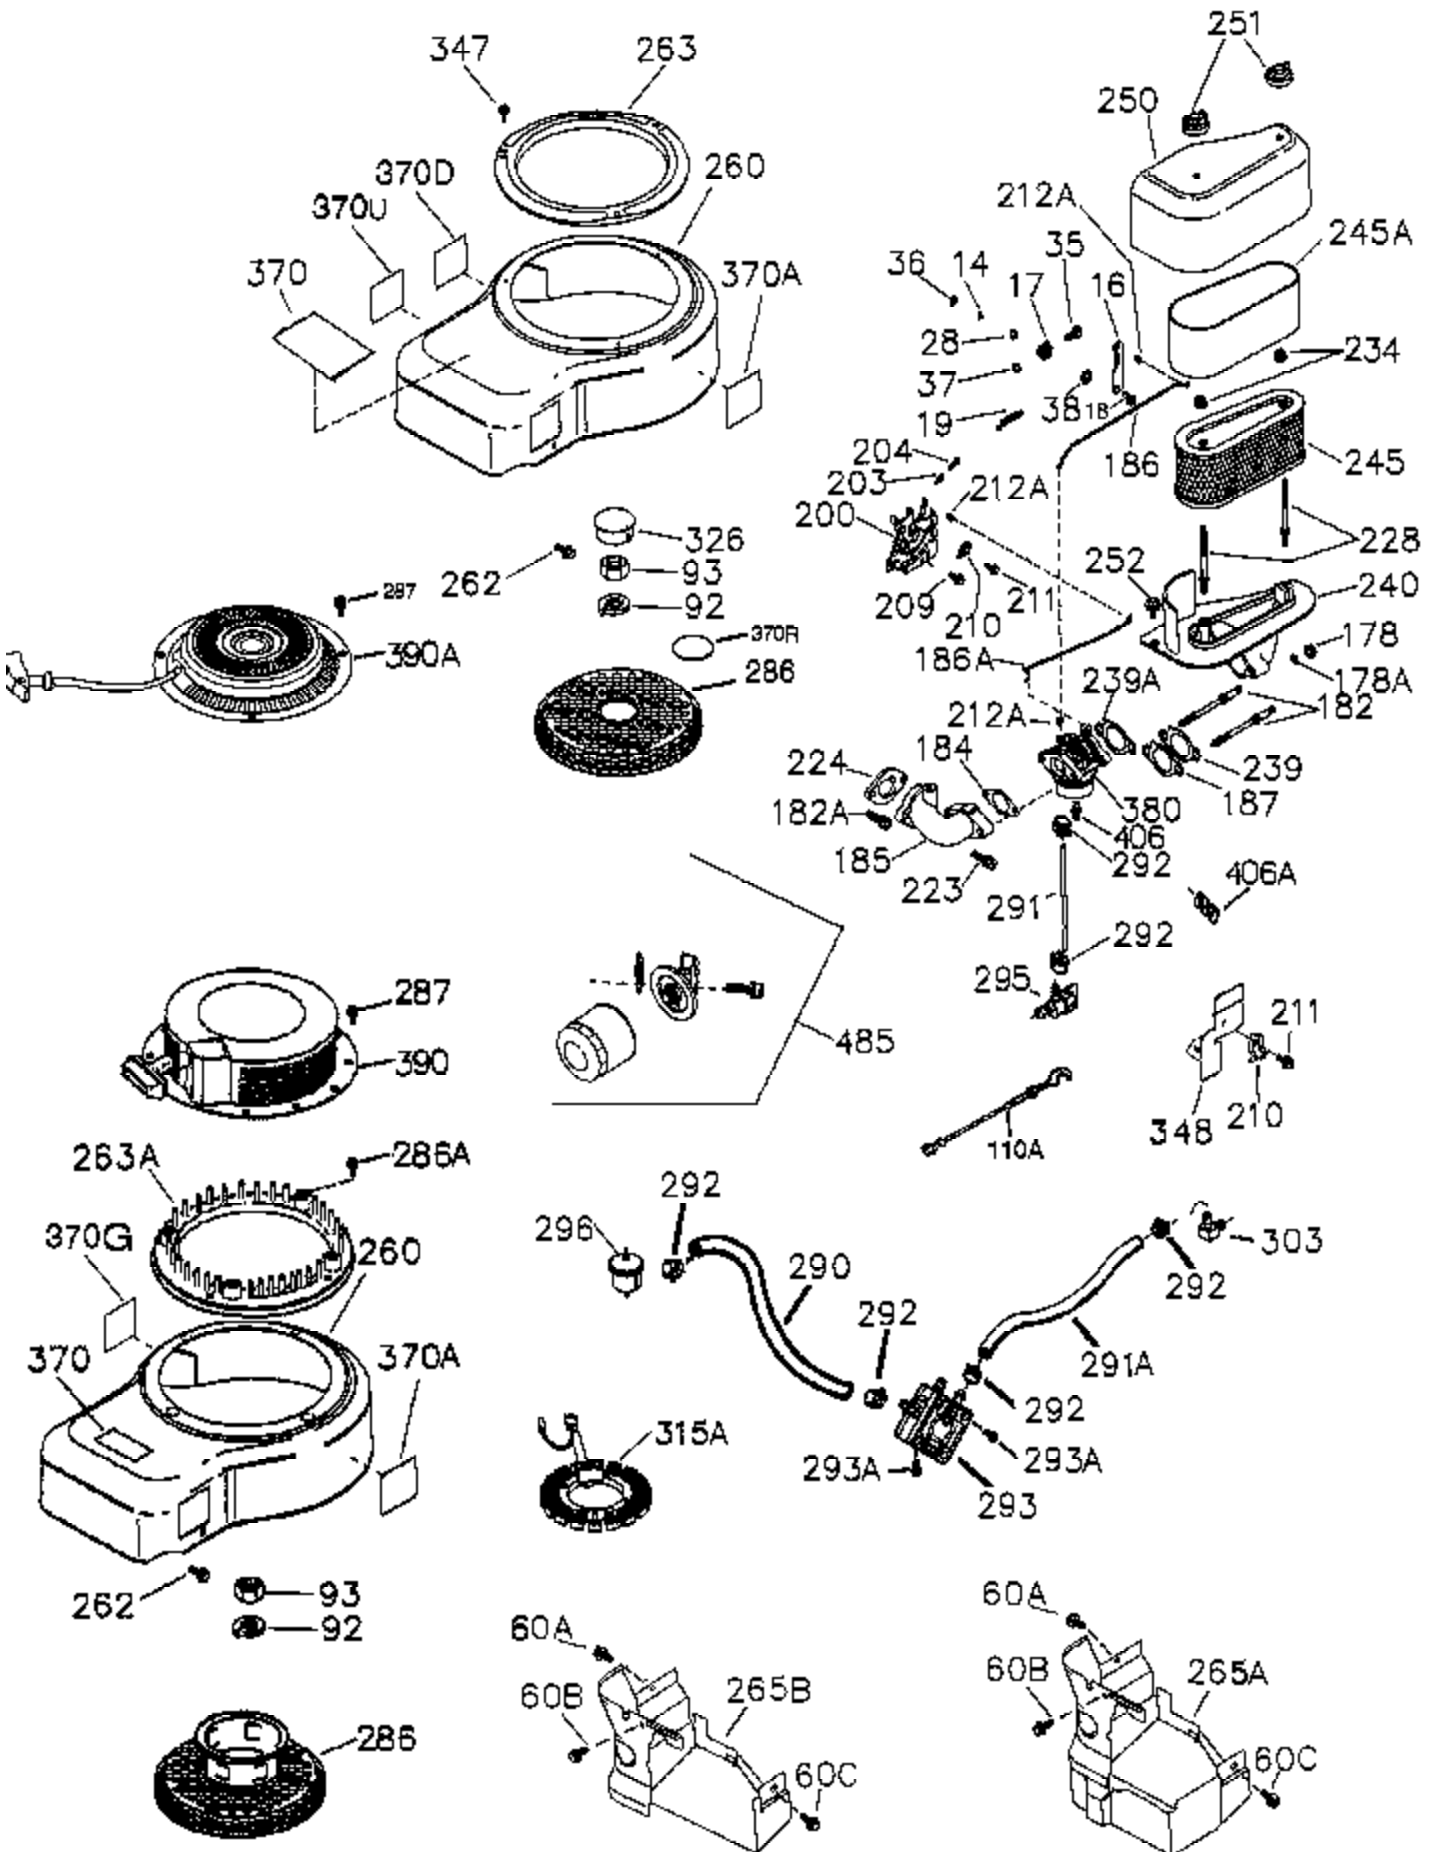

Ref #	Part Number	Qty	Description
14	28277	2	Washer
16	36346A	1	Governor Lever (Incl. 212A)
17	29916	1	Governor Lever Clamp
18	651028	1	Screw, T-15, 8-32 x 7/16"
19	36414	1	Extension Spring
28	30322	1	Lock Nut, 8-32
35	29826	1	Screw, 10-32 x 3/4"
36	29918	1	Lock Washer
37	29216	1	Lock Nut, 10-32
38	29642	1	Retaining Ring
60B	650867	1	Screw, 10-24 x 1/2"
60A	650273	1	Screw, 5/16-18 x 17/32"
92	651082	1	Lock Washer
93	650594	1	Flywheel Nut
178	650928	2	Lock Nut, 1/4-20
182	650925A	2	Carburetor Mounting Stud
184	36352	1	* Carburetor To Intake Pipe Gasket
185	36852	1	Intake Pipe
186	36354	1	Governor Link
186A	36353	1	Choke Link
200	36360	1	Control Bracket (Incl. 203,204,212A)
203	36482	1	Compression Spring
204	651019	1	Screw, T-10, 6-32 x 41/64"
209	650902	2	Screw, 10-32 x 7/16"
210	27793	1	Conduit Clip
211	650431	1	Screw, T-25, 10-32 x 5/8"
212A	36288	3	Bushing
223	650975	2	Screw, T-30, 5/16-18 x 1-9/32"
224	36490	1	* Intake Pipe Gasket
228	650977	2	Air Cleaner Stud
234	650825	2	Nut & Lock Washer, 1/4-20
239	36358	1	* Air Cleaner Gasket
240	36355	1	Air Cleaner Body (Incl. 228 & 239)
245	36356	1	Air Cleaner Filter (Incl. 234)
245A	36357	1	Air Cleaner Filter
250	36359	1	Air Cleaner Cover
251	650886	2	Wing Nut, 1/4-20
252	650976	1	Screw, 1/4-20 x 19/32"
260	36347	1	Blower Housing
262	650737	3	Screw, 1/4-20 x 1/2"
263	36508	1	Trim Ring
265A	36616A	1	Cylinder Head Cover
286	36343	1	Cup & Screen
290	29774	1	Fuel Line
291A	29774	1	Fuel Line
291	30705	1	Fuel Line
292	26460	6	Fuel Line Clamp
293	35787	1	Pulse Pump (Incl. 294)
293A	650931	2	Screw, 8-32 x 1-1/2"
296	34279B	1	Fuel Filter (Incl. 292)
303	32958	1	Fuel Fitting
347	650949	3	Screw, 10-24 x 9/16"
370G	35274	1	Instruction Decal
380	640034A	1	Carburetor (Incl. 184 & 212A)