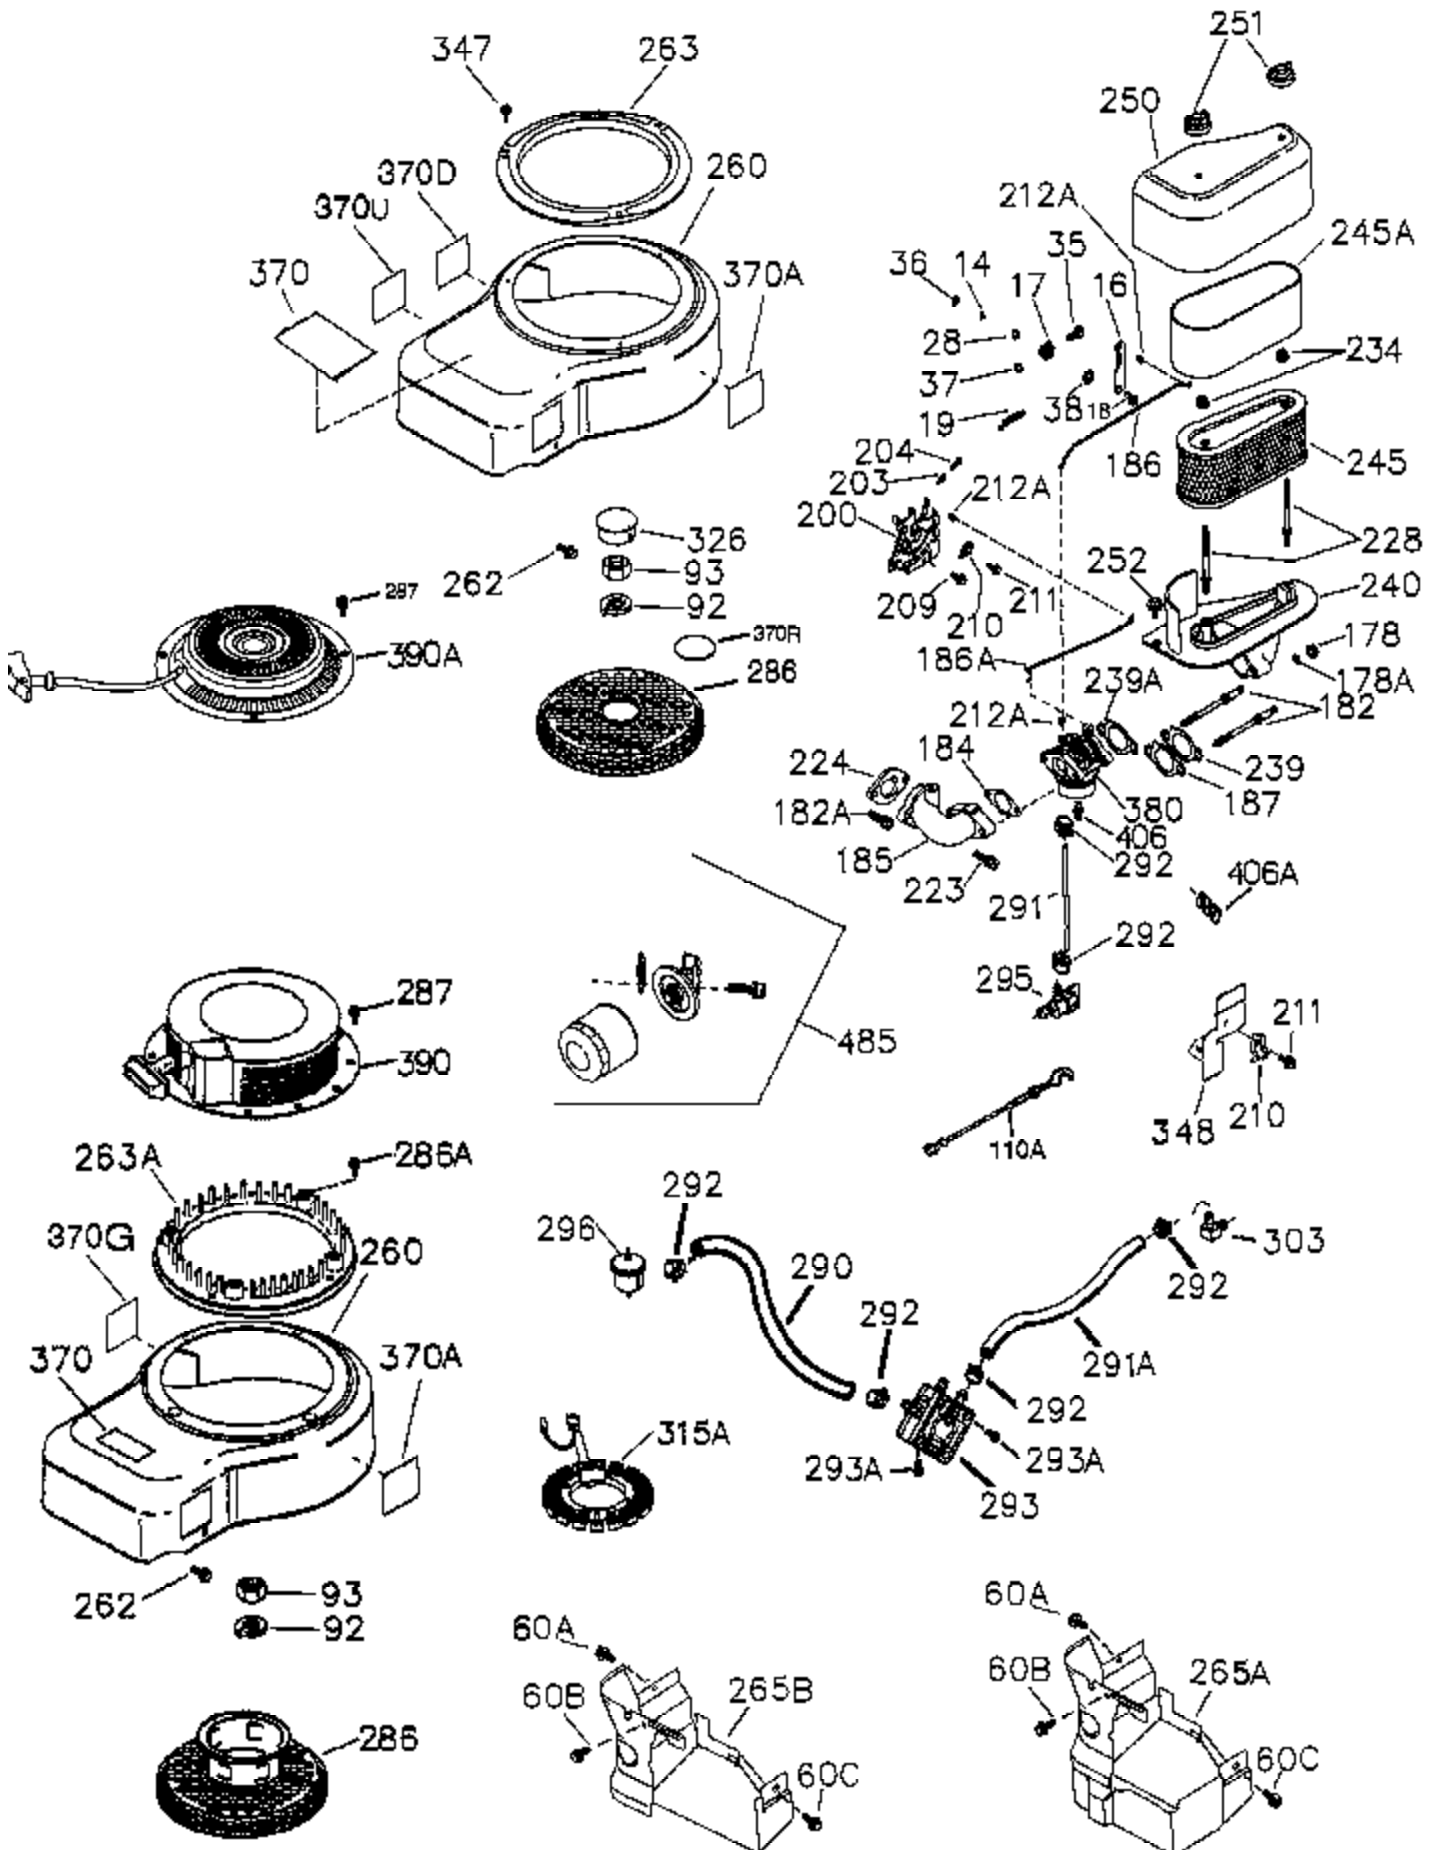

Ref #	Part Number	Qty	Description
14	28277	2	Washer
16	36346A	1	Governor Lever (Incl. 212A)
17	29916	1	Governor Lever Clamp
18	650548	1	Screw, 8-32 x 5/16"
19	36414	1	Extension Spring
28	30322	1	Lock Nut, 8-32
35	29826	1	Screw, 10-32 x 3/4"
36	29918	1	Lock Washer
37	29216	1	Lock Nut, 10-32
38	29642	1	Retaining Ring
60B	650867	1	Screw, 10-24 x 1/2"
60A	650781	1	Screw, 5/16-18 x 11/16"
92	650666	1	Lock Washer
93	650594	1	Flywheel Nut
178	650928	2	Lock Nut, 1/4-20
182	650925	2	Carburetor Mounting Stud
184	36352	1	* Carburetor To Intake Pipe Gasket
185	36852	1	Intake Pipe
186	36354	1	Governor Link
186A	36353	1	Choke Link
200	36360	1	Control Bracket (Incl. 203,204,212A)
203	33802	1	Compression Spring
204	650777	1	Screw, 6-32 x 21/32"
209	650902	2	Screw, 10-32 x 7/16"
210	27793	1	Conduit Clip
211	28942	1	Screw, 10-32 x 3/8"
212A	36288	3	Bushing
223	650975	2	Screw, Torx T-30, 5/16-18 x 1-9/32"
224	36490	1	* Intake Pipe Gasket
228	650977	2	Air Cleaner Stud
234	650825	2	Nut & Lock Washer, 1/4-20
239	36358	1	* Air Cleaner Gasket
240	36355	1	Air Cleaner Body (Incl. 228 & 239)
245	36356	1	Air Cleaner Filter (Incl. 229)
245A	36357	1	Air Cleaner Filter
250	36359	1	Air Cleaner Cover
251	650886	2	Wing Nut, 1/4-20
252	650976	1	Screw, 1/4-20 x 19/32"
260	36347	1	Blower Housing
262	650737	3	Screw, 1/4-20 x 1/2"
263	36367	1	Trim Ring
286	36343	1	Cup & Screen
290	30705	1	Fuel Line
292	26460	2	Fuel Line Clamp
296	34279B	1	Fuel Filter (Incl. 292)
326	36210	1	Blower Housing Plug
347	650949	3	Screw, 10-32 x 9/16"
370	36261	1	Instruction Decal
370B	35274	1	Instruction Decal
380	640034	1	Carburetor (Incl. 184 & 212A)
394A	650982	1	Washer