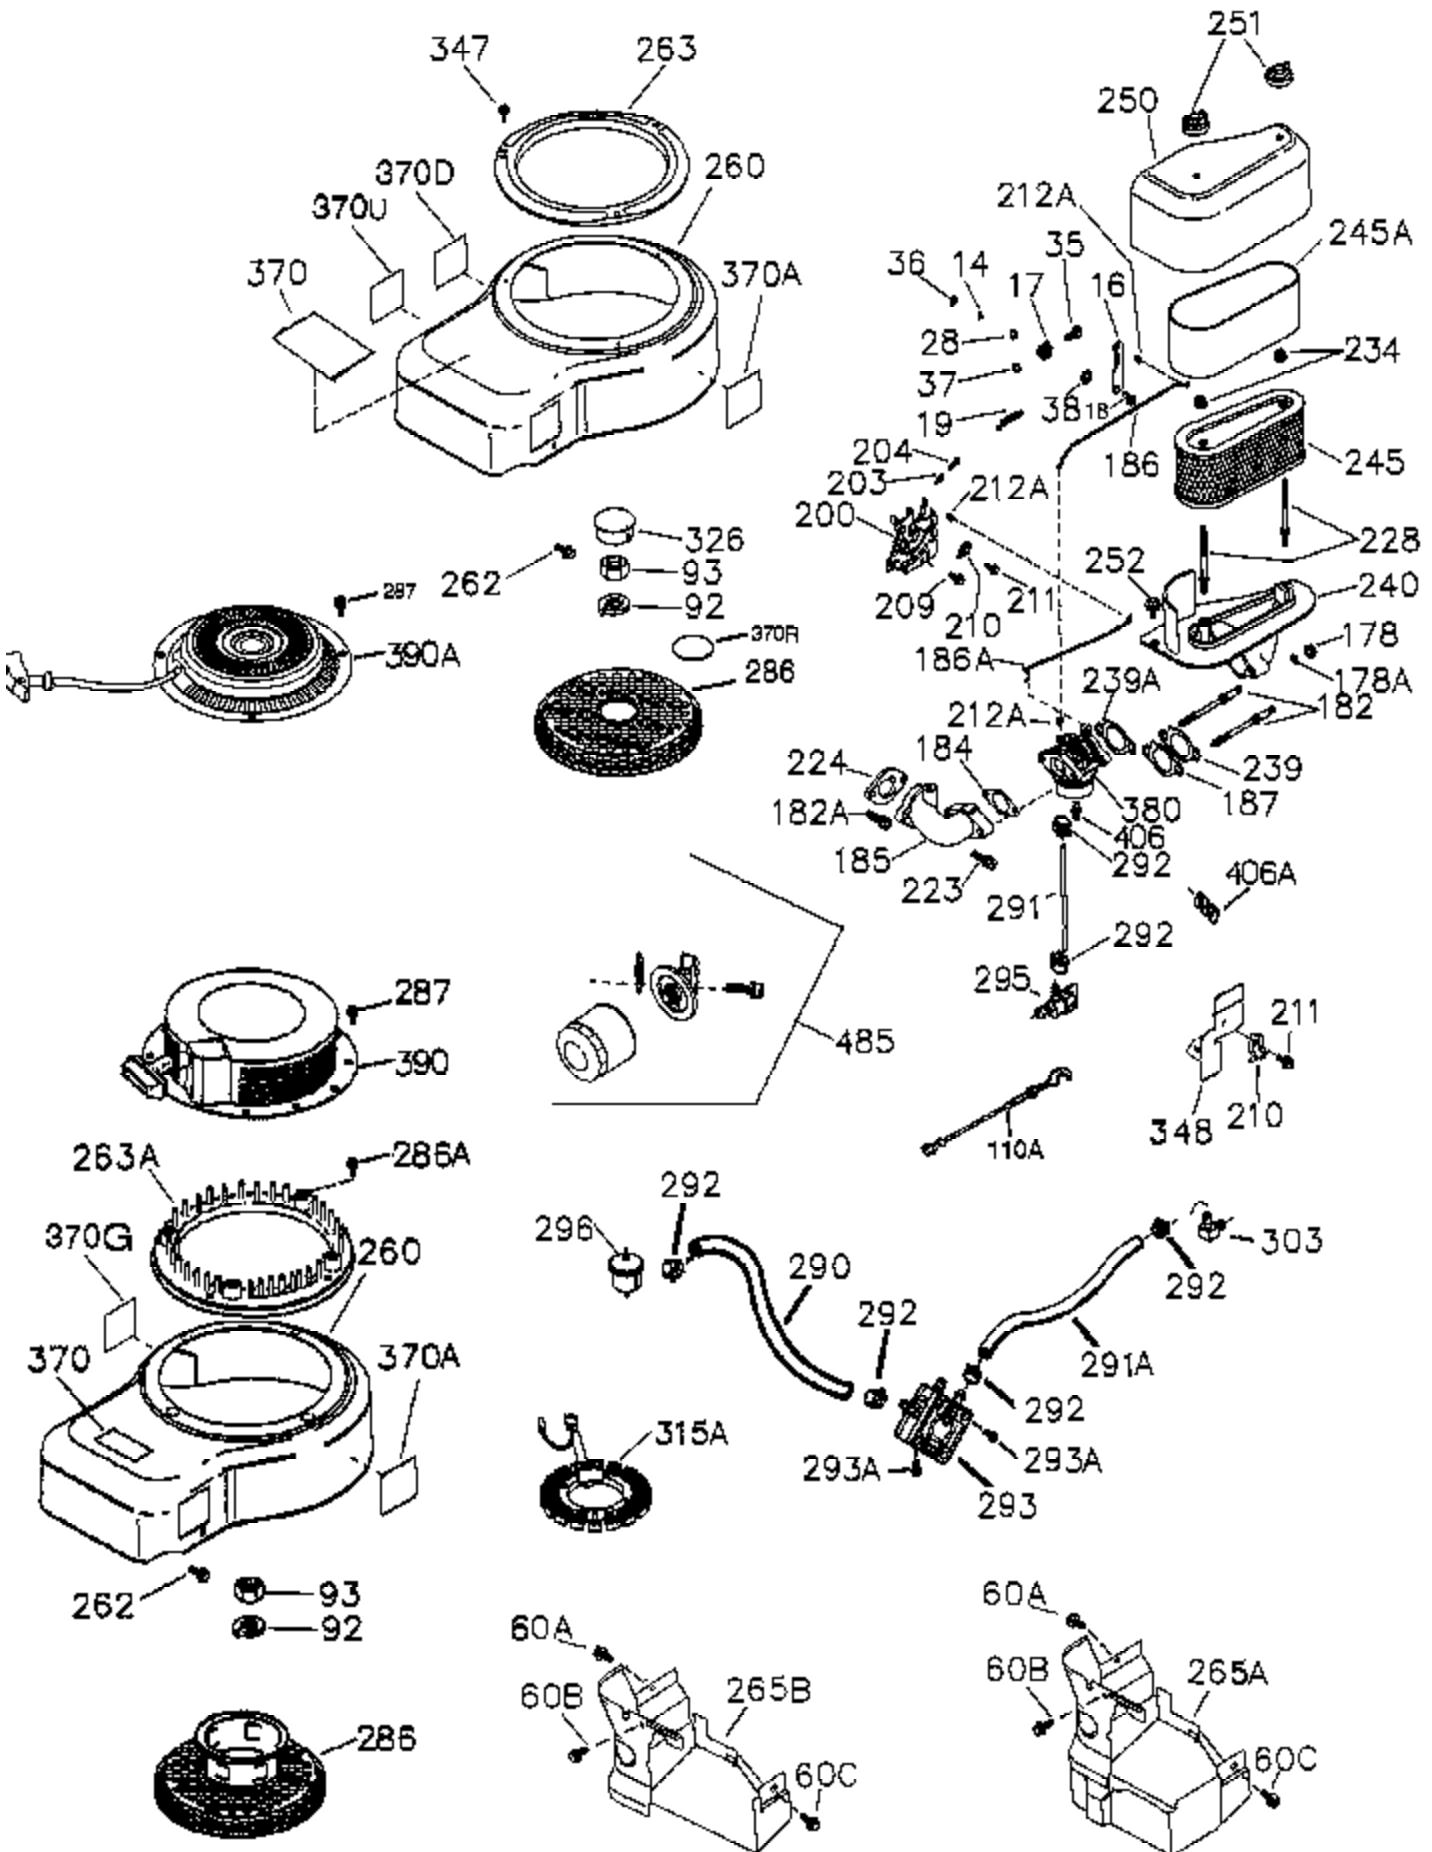

Ref #	Part Number	Qty	Description
14	28277	2	Washer
16	36346	1	Governor Lever (Incl. 212A)
17	29916	1	Governor Lever Clamp
18	650548	1	Screw, 8-32 x 5/16"
19	36414	1	Extension Spring
28	30322	1	Lock Nut, 8-32
35	29826	1	Screw, 10-32 x 3/4"
36	29918	1	Lock Washer
37	29216	1	Lock Nut, 10-32
38	29642	1	Retaining Ring
60B	650867	1	Screw, 10-24 x 1/2"
60A	650781	1	Screw, 5/16-18 x 11/16"
92	650666	1	Lock Washer
93	650594	1	Flywheel Nut
178	650928	2	Lock Nut, 1/4-20
182	650925	2	Carburetor Mounting Stud
184	36352	1	* Carburetor To Intake Pipe Gasket
185	36489	1	Intake Pipe
186	36354	1	Governor Link
186A	36353	1	Choke Link
200	36360	1	Control Bracket (Incl. 203,204,212A)
203	33802	1	Compression Spring
204	650777	1	Screw, 6-32 x 21/32"
209	650902	2	Screw, 10-32 x 7/16"
210	27793	1	Conduit Clip
211	28942	1	Screw, 10-32 x 3/8"
212A	36288	3	Bushing
223	650975	2	Screw, Torx T-30, 5/16-18 x 1-9/32"
224	36490	1	* Intake Pipe Gasket
228	650977	2	Air Cleaner Stud
234	650825	2	Nut & Lock Washer, 1/4-20
239	36358	1	* Air Cleaner Gasket
240	36355	1	Air Cleaner Body (Incl. 228 & 239)
245	36356	1	Air Cleaner Filter (Incl. 229)
245A	36357	1	Air Cleaner Filter
250	36359	1	Air Cleaner Cover
251	650886	2	Wing Nut, 1/4-20
252	650976	1	Screw, 1/4-20 x 19/32"
260	36347	1	Blower Housing
262	650737	3	Screw, 1/4-20 x 1/2"
263	36367	1	Trim Ring
286	36343	1	Cup & Screen
290	30705	1	Fuel Line
292	26460	2	Fuel Line Clamp
296	34279B	1	Fuel Filter (Incl. 292)
326	36210	1	Blower Housing Plug
347	650949	3	Screw, 10-32 x 9/16"
370	36261	1	Instruction Decal
370B	35274	1	Instruction Decal
380	640000	1	Carburetor (Incl. 184 & 212A)
394A	650982	1	Washer