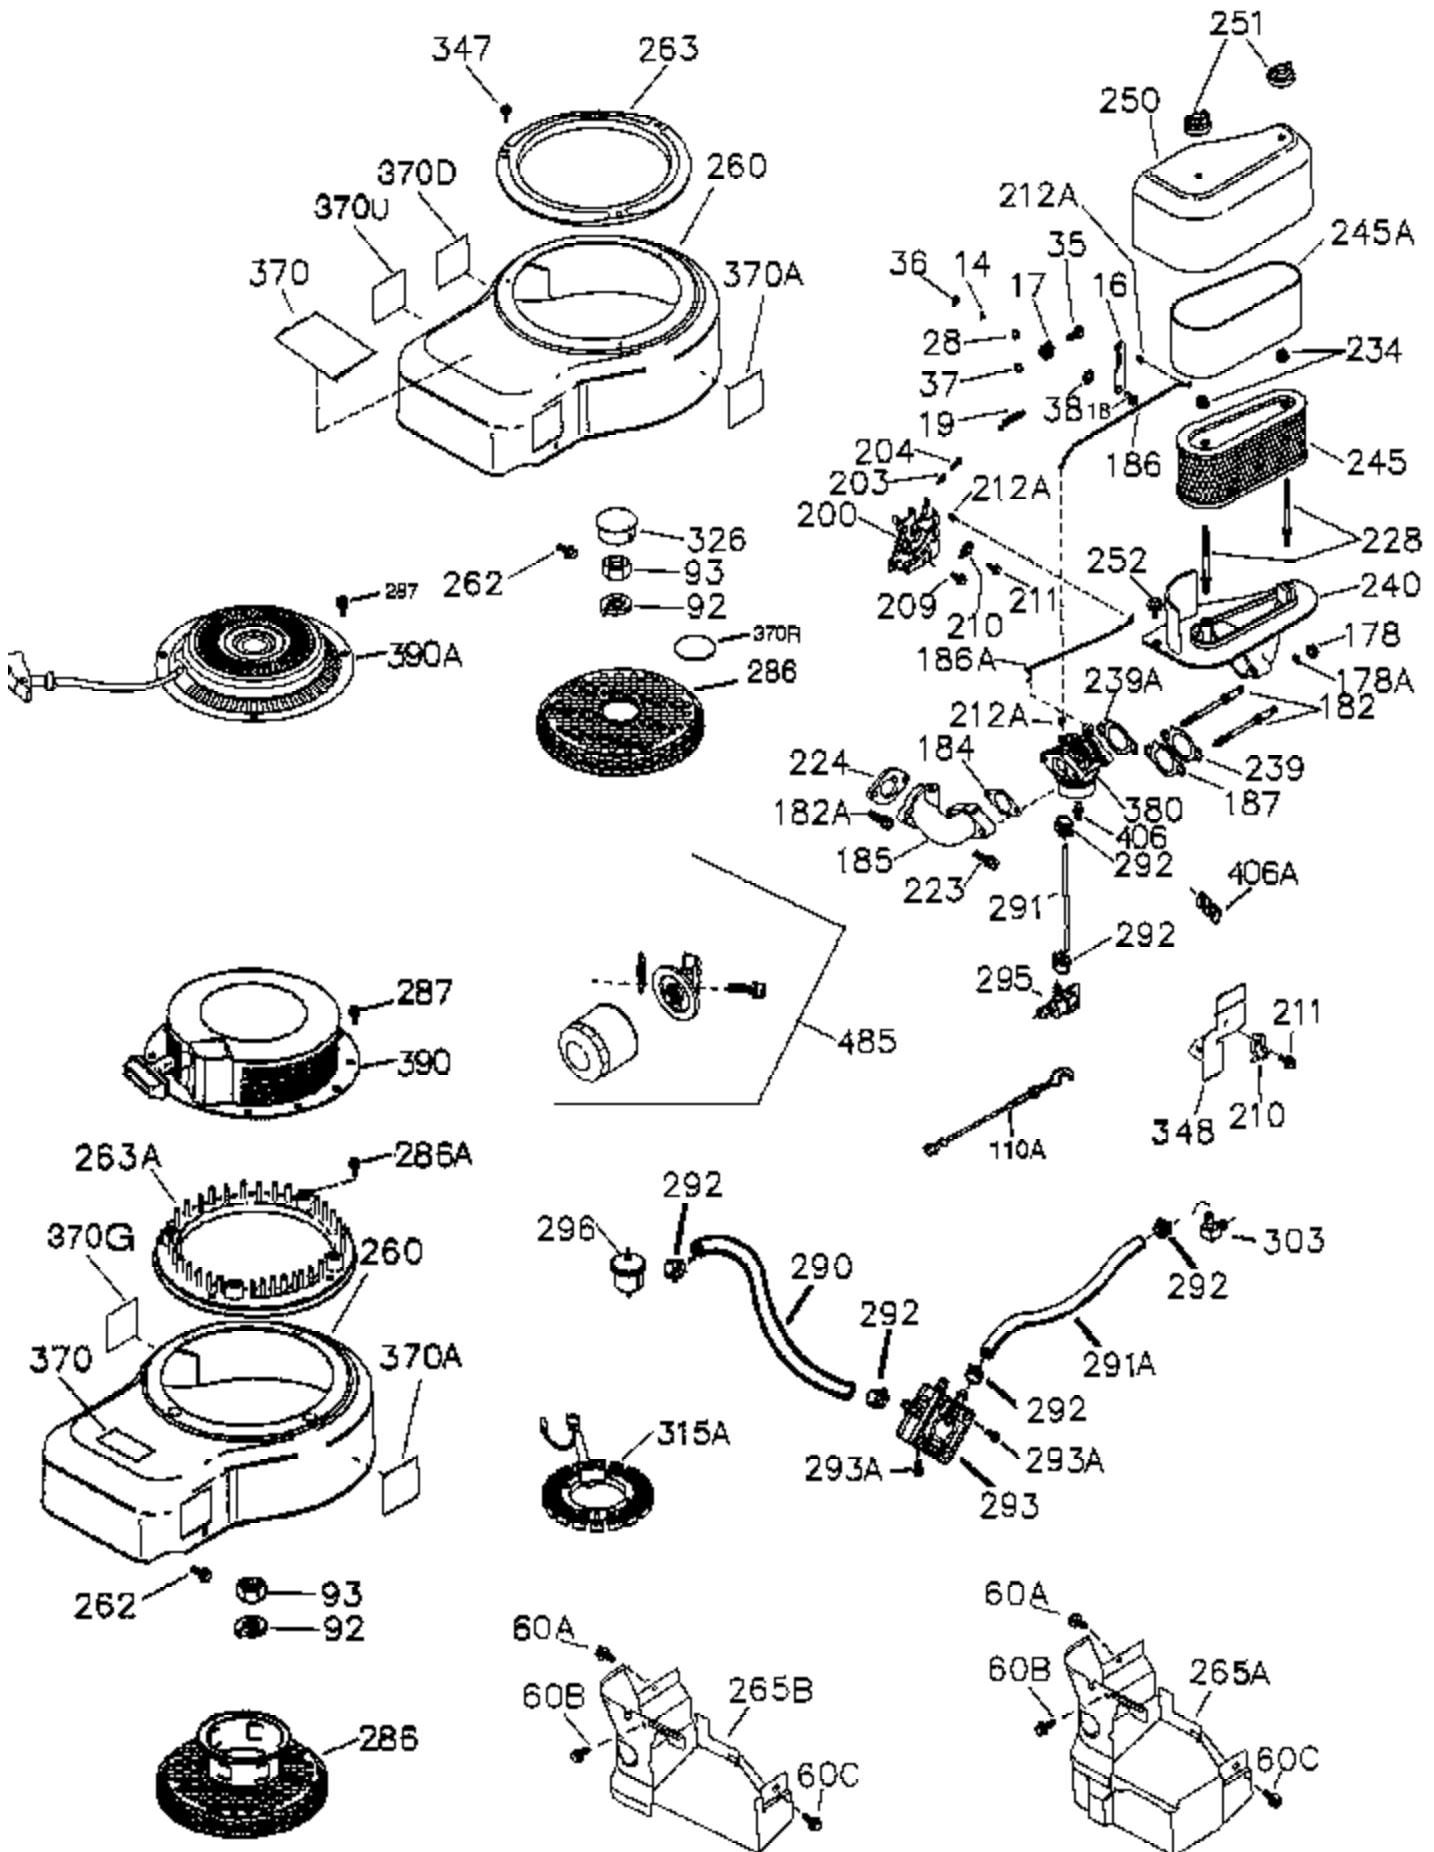

Ref #	Part Number	Qty	Description
14	28277	2	Washer
16	36346	1	Governor Lever (Incl. 212A)
17	29916	1	Governor Lever Clamp
18	650548	1	Screw, 8-32 x 5/16"
19	36414	1	Extension Spring
28	30322	1	Lock Nut, 8-32
35	29826	1	Screw, 10-32 x 3/4"
36	29918	1	Lock Washer
37	29216	1	Lock Nut, 10-32
38	29642	1	Retaining Ring
60B	650867	1	Screw, 10-24 x 1/2"
60A	650781	1	Screw, 5/16-18 x 11/16"
92	650666	1	Lock Washer
93	650594	1	Flywheel Nut
178	650928	2	Lock Nut, 1/4-20
182	650925	2	Carburetor Mounting Stud
184	36352	1	* Carburetor To Intake Pipe Gasket
185	36489	1	Intake Pipe
186	36354	1	Governor Link
186A	36353	1	Choke Link
200	36360	1	Control Bracket (Incl. 203,204,212A)
203	33802	1	Compression Spring
204	650777	1	Screw, 6-32 x 21/32"
209	650902	2	Screw, 10-32 x 7/16"
210	27793	1	Conduit Clip
211	28942	1	Screw, 10-32 x 3/8"
212A	36288	3	Bushing
223	650975	2	Screw, Torx T-30, 5/16-18 x 1-9/32"
224	36490	1	* Intake Pipe Gasket
228	650977	2	Air Cleaner Stud
234	650825	2	Nut & Lock Washer, 1/4-20
239	36358	1	* Air Cleaner Gasket
240	36355	1	Air Cleaner Body (Incl. 228 & 239)
245	36356	1	Air Cleaner Filter (Incl. 229)
245A	36357	1	Air Cleaner Filter
250	36359	1	Air Cleaner Cover
251	650886	2	Wing Nut, 1/4-20
252	650976	1	Screw, 1/4-20 x 19/32"
260	36347	1	Blower Housing
262	650737	3	Screw, 1/4-20 x 1/2"
263	36367	1	Trim Ring
286	36343	1	Cup & Screen
290	30705	1	Fuel Line
292	26460	1	Fuel Line Clamp
296	34279B	1	Fuel Filter (Incl. 292)
326	36210	1	Blower Housing Plug
347	650949	3	Screw, 10-32 x 9/16"
370	36261	1	Instruction Decal
370B	35274	1	Instruction Decal
380	632698	1	Carburetor (Incl. 184 & 212A)
394A	650982	1	Washer