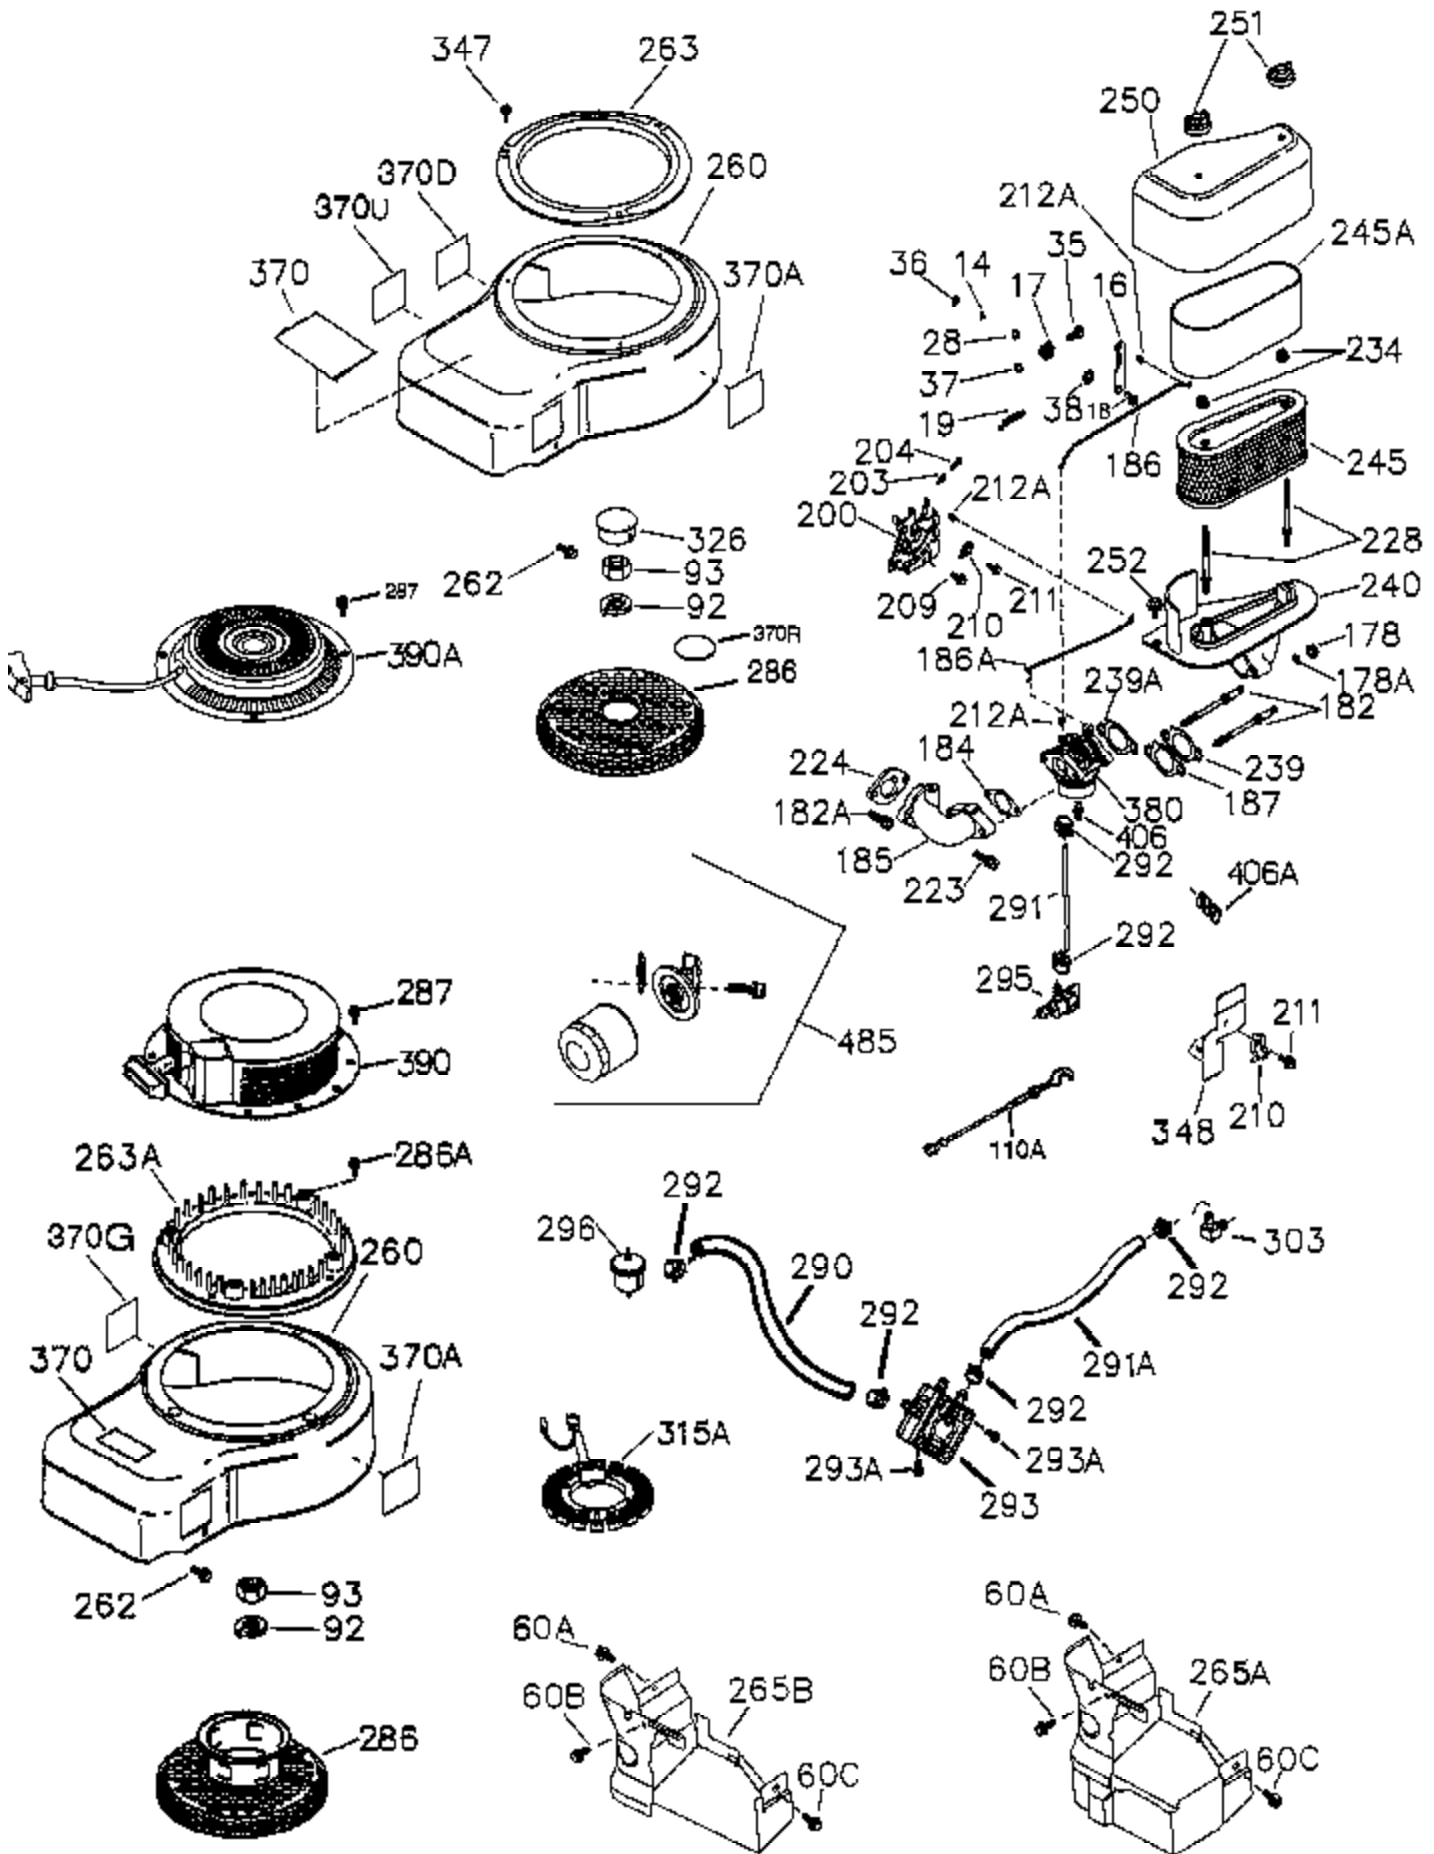

Ref #	Part Number	Qty	Description
14	28277	2	Washer
16	36346A	1	Governor Lever (Incl. 212A)
17	29916	1	Governor Lever Clamp
18	650548	1	Screw, 8-32 x 5/16"
19	36414	1	Extension Spring
28	30322	1	Lock Nut, 8-32
35	29826	1	Screw, 10-32 x 3/4"
36	29918	1	Lock Washer
37	29216	1	Lock Nut, 10-32
38	29642	1	Retaining Ring
60B	650867	1	Screw, 10-24 x 1/2"
60A	650781	1	Screw, 5/16-18 x 11/16"
92	650666	1	Lock Washer
93	650594	1	Flywheel Nut
178	650928	2	Lock Nut, 1/4-20
182	650925	2	Carburetor Mounting Stud
184	36352	1	* Carburetor To Intake Pipe Gasket
185	36852	1	Intake Pipe
186	36354	1	Governor Link
200	36233	1	Control Bracket (Incl. 203,204,212A)
209	650902	2	Screw, 10-32 x 7/16"
210	27793	2	Conduit Clip
211	28942	2	Screw, 10-32 x 3/8"
212A	36288	2	Bushing
223	650975	2	Screw, Torx T-30, 5/16-18 x 1-9/32"
224	36490	1	* Intake Pipe Gasket
228	650977	2	Air Cleaner Stud
234	650825	2	Nut & Lock Washer, 1/4-20
239	36358	1	* Air Cleaner Gasket
240	36355	1	Air Cleaner Body (Incl. 228 & 239)
245	36356	1	Air Cleaner Filter (Incl. 229)
245A	36357	1	Air Cleaner Filter
250	36359	1	Air Cleaner Cover
251	650886	2	Wing Nut, 1/4-20
252	650976	1	Screw, 1/4-20 x 19/32"
260	36347	1	Blower Housing
262	650737	3	Screw, 1/4-20 x 1/2"
263	36367	1	Trim Ring
286	36343	1	Cup & Screen
290	30705	1	Fuel Line
292	26460	2	Fuel Line Clamp
296	34279B	1	Fuel Filter (Incl. 292)
326	36210	1	Blower Housing Plug
347	650949	3	Screw, 10-32 x 9/16"
348	36383	1	Choke Bracket
370B	35274	1	Instruction Decal
370	36261	1	Instruction Decal
380	640034	1	Carburetor (Incl. 184 & 212A)
394A	650982	1	Washer