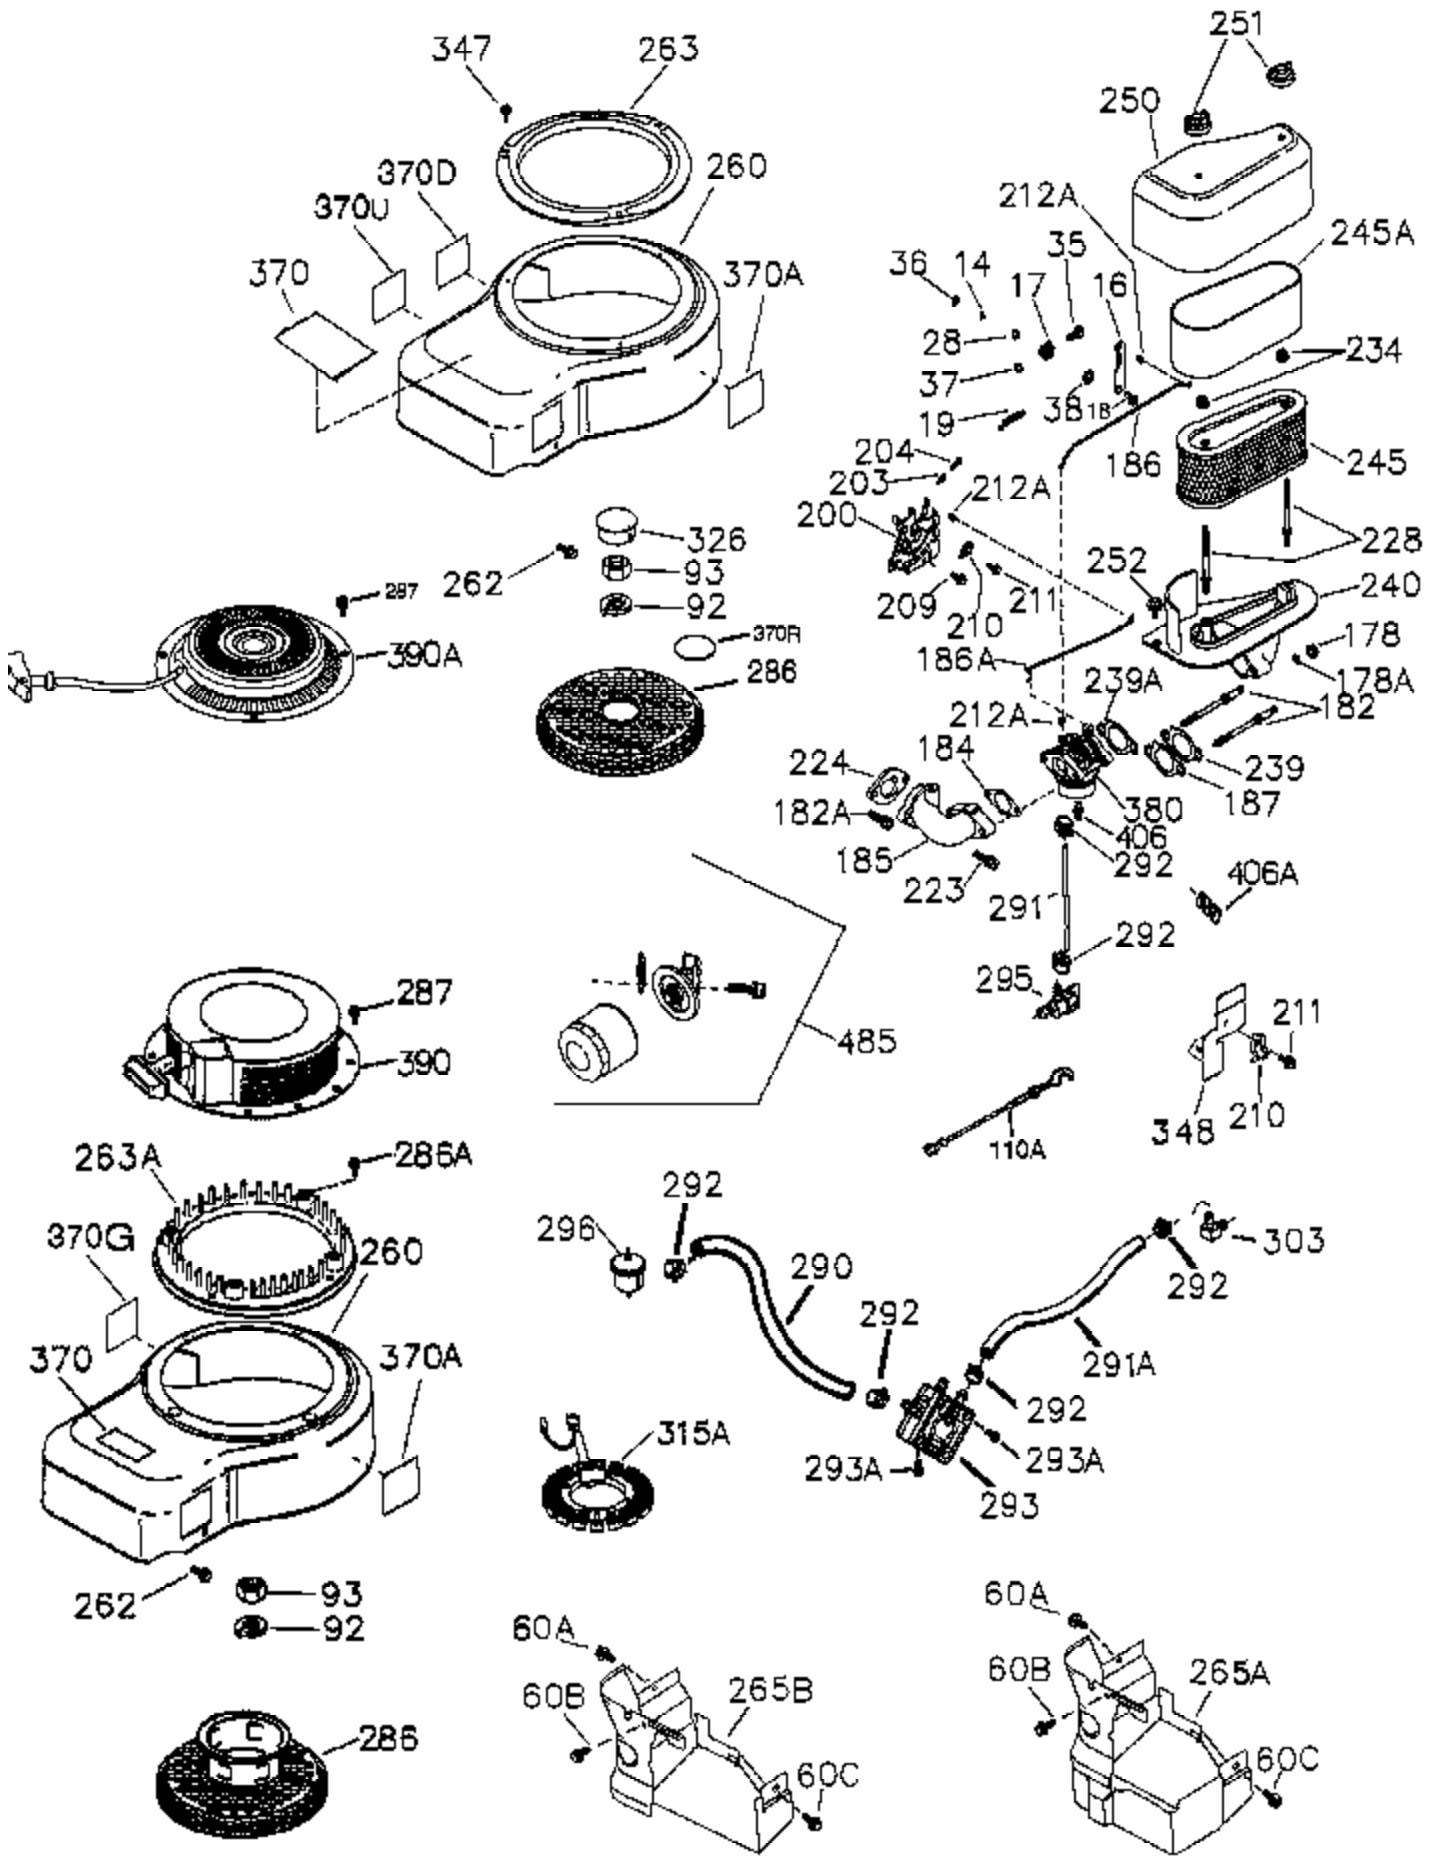

Ref #	Part Number	Qty	Description
14	28277	2	Washer
16	36346	1	Governor Lever (Incl. 212A)
17	29916	1	Governor Lever Clamp
18	650548	1	Screw, 8-32 x 5/16"
19	36414	1	Extension Spring
28	30322	1	Lock Nut, 8-32
35	29826	1	Screw, 10-32 x 3/4"
36	29918	1	Lock Washer
37	29216	1	Lock Nut, 10-32
38	29642	1	Retaining Ring
60B	650867	1	Screw, 10-24 x 1/2"
60A	650781	1	Screw, 5/16-18 x 11/16"
92	650666	1	Lock Washer
93	650594	1	Flywheel Nut
178	650928	2	Lock Nut, 1/4-20
182	650925	2	Carburetor Mounting Stud
184	36352	1	* Carburetor To Intake Pipe Gasket
185	36489	1	Intake Pipe
186	36354	1	Governor Link
186A	36353	1	Choke Link
200	36360	1	Control Bracket (Incl. 203,204,212A)
203	33802	1	Compression Spring
204	650777	1	Screw, 6-32 x 21/32"
209	650902	2	Screw, 10-32 x 7/16"
210	27793	1	Conduit Clip
211	28942	1	Screw, 10-32 x 3/8"
212A	36288	3	Bushing
223	650975	2	Screw, Torx T-30, 5/16-18 x 1-9/32"
224	36490	1	* Intake Pipe Gasket
228	650977	2	Air Cleaner Stud
229	650825	2	Nut & Lock Washer, 1/4-20
239	36358	1	* Air Cleaner Gasket
240	36355	1	Air Cleaner Body (Incl. 228 & 239)
245	36356	1	Air Cleaner Filter (Incl. 229)
245A	36357	1	Air Cleaner Filter
250	36359	1	Air Cleaner Cover
251	650886	2	Wing Nut, 1/4-20
252	650976	1	Screw, 1/4-20 x 19/32"
260	36347	1	Blower Housing
262	650737	3	Screw, 1/4-20 x 1/2"
263	36367	1	Trim Ring
286	36343	1	Cup & Screen
290	29774	1	Fuel Line
291A	34357	1	Fuel Line
291	30705	1	Fuel Line
292	26460	6	Fuel Line Clamp
292	26460		Fuel Line Clamp
293	35787	1	Pulse Pump
293A	650931	2	Screw, 8-32 x 1-1/2"
296	34279B	1	Fuel Filter (Incl. 292)
303	32958	1	Pulse Pump Fitting
326	36210	1	Blower Housing Plug
347	650949	3	Screw, 10-32 x 9/16"
370B	35274	1	Instruction Decal
370	36261	1	Instruction Decal
380	632698	1	Carburetor (Incl. 184 & 212A)
394A	650982	1	Washer
406	611204	1	Fuel Shut-Off Solenoid