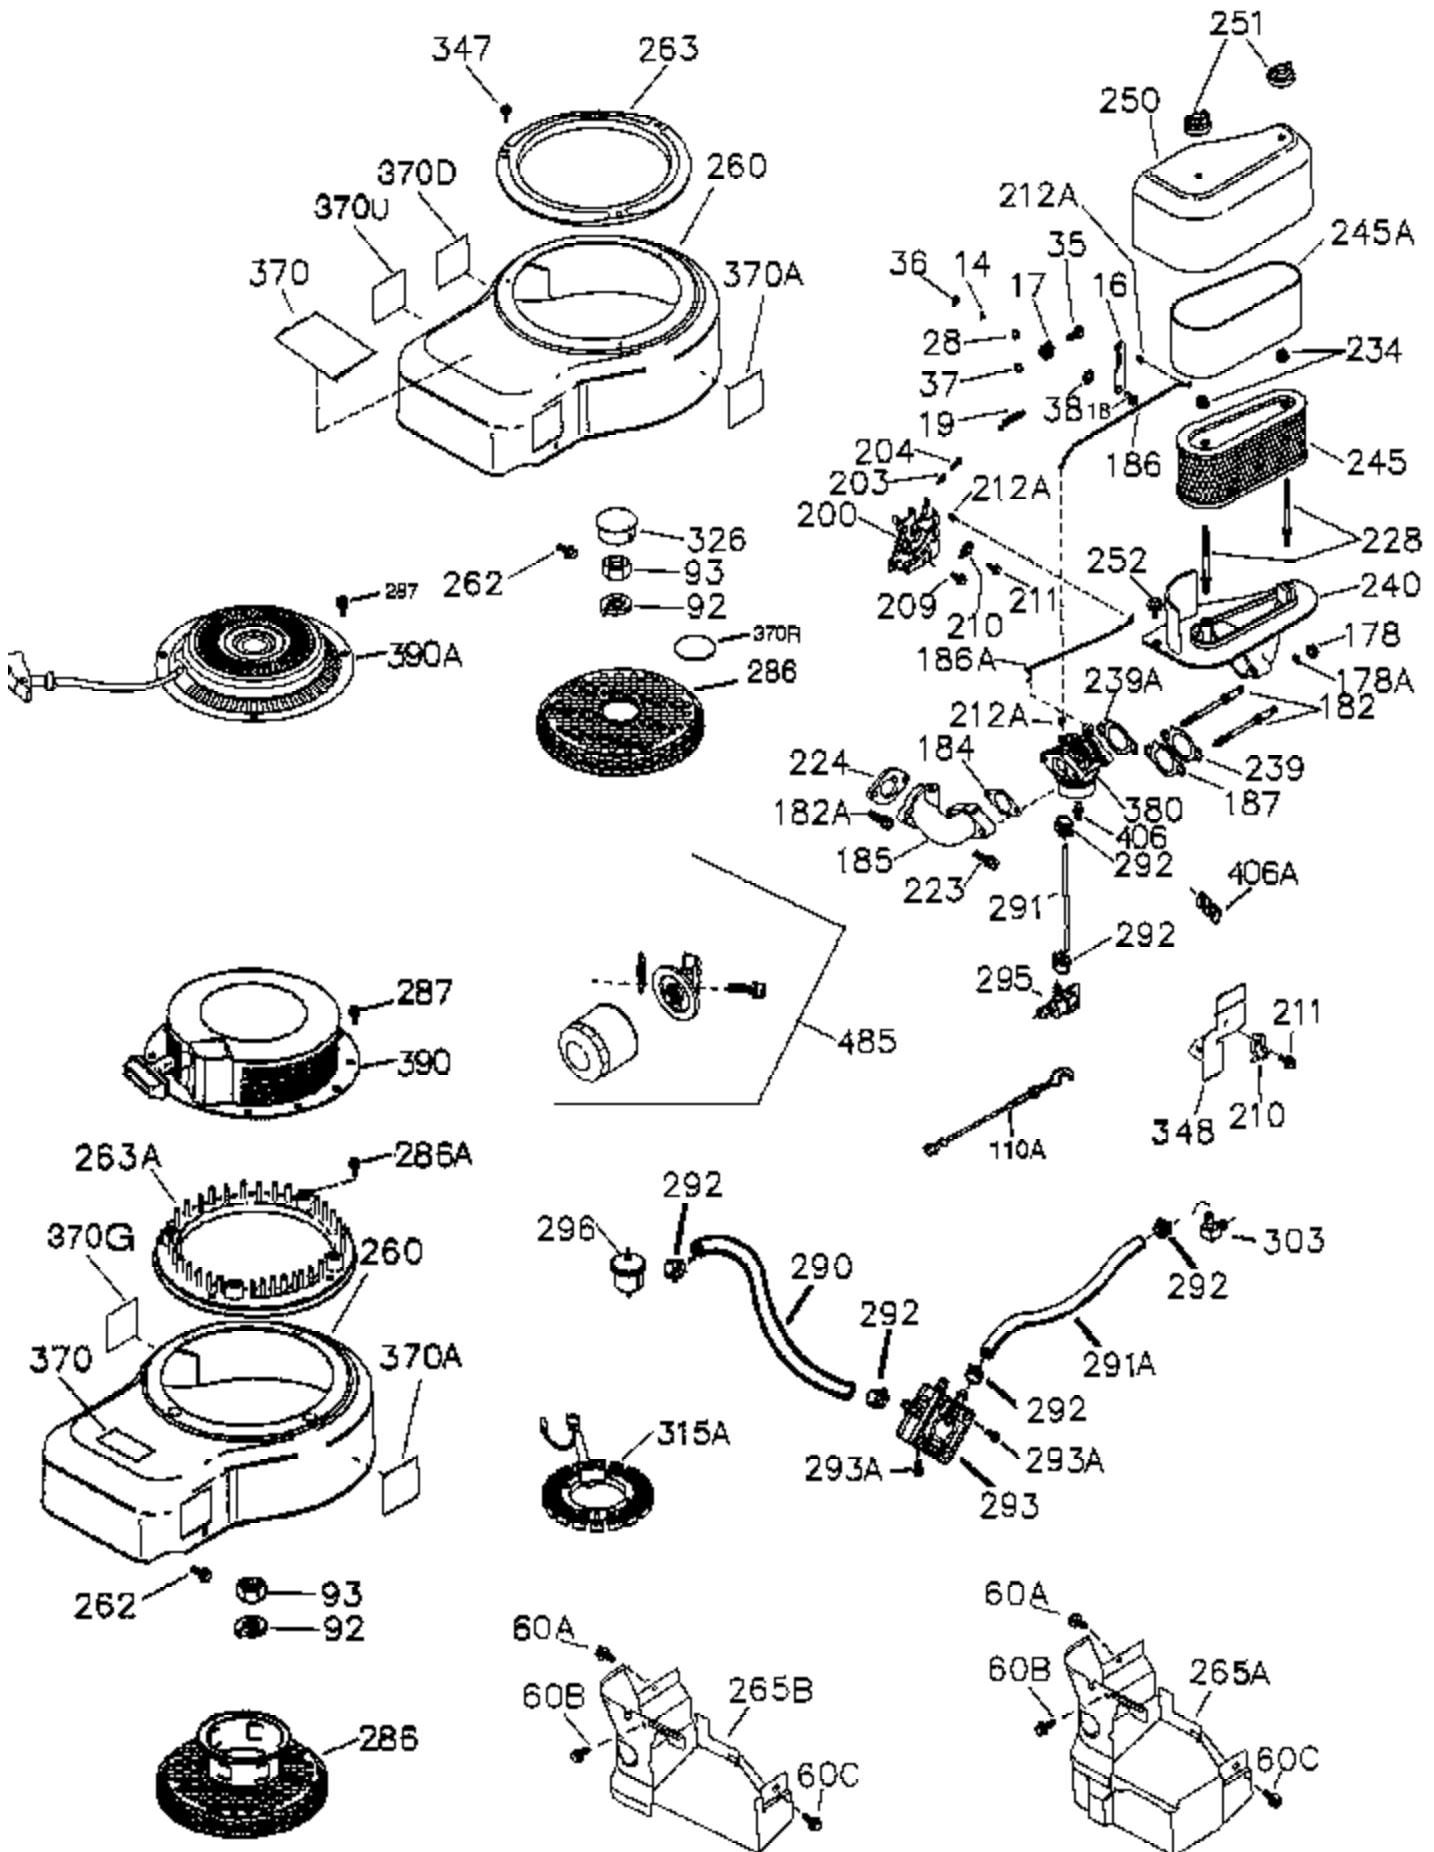

Ref #	Part Number	Qty	Description
14	651052	1	Washer
16	37801	1	Governor Lever
17	29916	1	Governor Lever Clamp
18	651028	1	Screw, T-15, 8-32 x 7/16"
19	37802	1	Extension Spring
28	30322	1	Lock Nut, 8-32
35	29826	1	Screw, 10-32 x 3/4"
36	29918	1	Lock Washer
37	29216	1	Lock Nut, 10-32
38	37109	1	Retaining Ring
60B	650867	1	Screw, 10-24 x 1/2"
60C	650737	1	Screw, 1/4-20 x 1/2"
60A	650273	1	Screw, 5/16-18 x 17/32"
92	651082	1	Lock Washer
93	650594	1	Flywheel Nut
111D	611262	1	Time Delay Switch
178	650928	2	Lock Nut, 1/4-20
182	650925A	2	Carburetor Mounting Stud
184	36352	1	* Carburetor To Intake Pipe Gasket
185	37767	1	Intake Pipe
186	36354	1	Throttle Link
200A	37299	1	Coil Bracket
200	37528	1	Control Bracket
209	650902	2	Screw, 10-32 x 7/16"
212A	36288	1	Bushing
223	650975	2	Screw, T-30, 5/16-18 x 1-9/32"
224	36490	1	* Intake Pipe Gasket
228	650977	2	Air Cleaner Stud
234	650825	2	Nut & Lock Washer, 1/4-20
239	36358	1	* Air Cleaner Gasket
240	36355	1	Air Cleaner Body (Incl. 228 & 239)
245	36356	1	Air Cleaner Filter (Incl. 234)
245A	36357	1	Air Cleaner Filter
250	36359	1	Air Cleaner Cover
251	650886	2	Wing Nut, 1/4-20
252	650976	1	Screw, 1/4-20 x 19/32"
260	37174	1	Blower Housing
262	650737	3	Screw, 1/4-20 x 1/2"
263	36367	1	Trim Ring
286	36343	1	Cup & Screen
291A	29774	1	Fuel Line
291B	30705	1	Fuel Line
291	29774	1	Fuel Line
292	26460	6	Fuel Line Clamp
292B	36946	1	Fuel Line Clamp
293A	650931	2	Screw, 8-32 x 1-1/2"
293	35787	1	Pulse Pump (Incl. 294)
296	34279B	1	Fuel Filter (Incl. 292)
303	32958	1	Fuel Fitting
326	36210	1	Screen Plug
347	650561	3	Screw, 1/4-20 x 19/32"
370H	34150	1	Choke Decal
370G	35274	1	Oil Instruction Decal
380	640337	1	Carburetor (Incl. 184 & 212A)