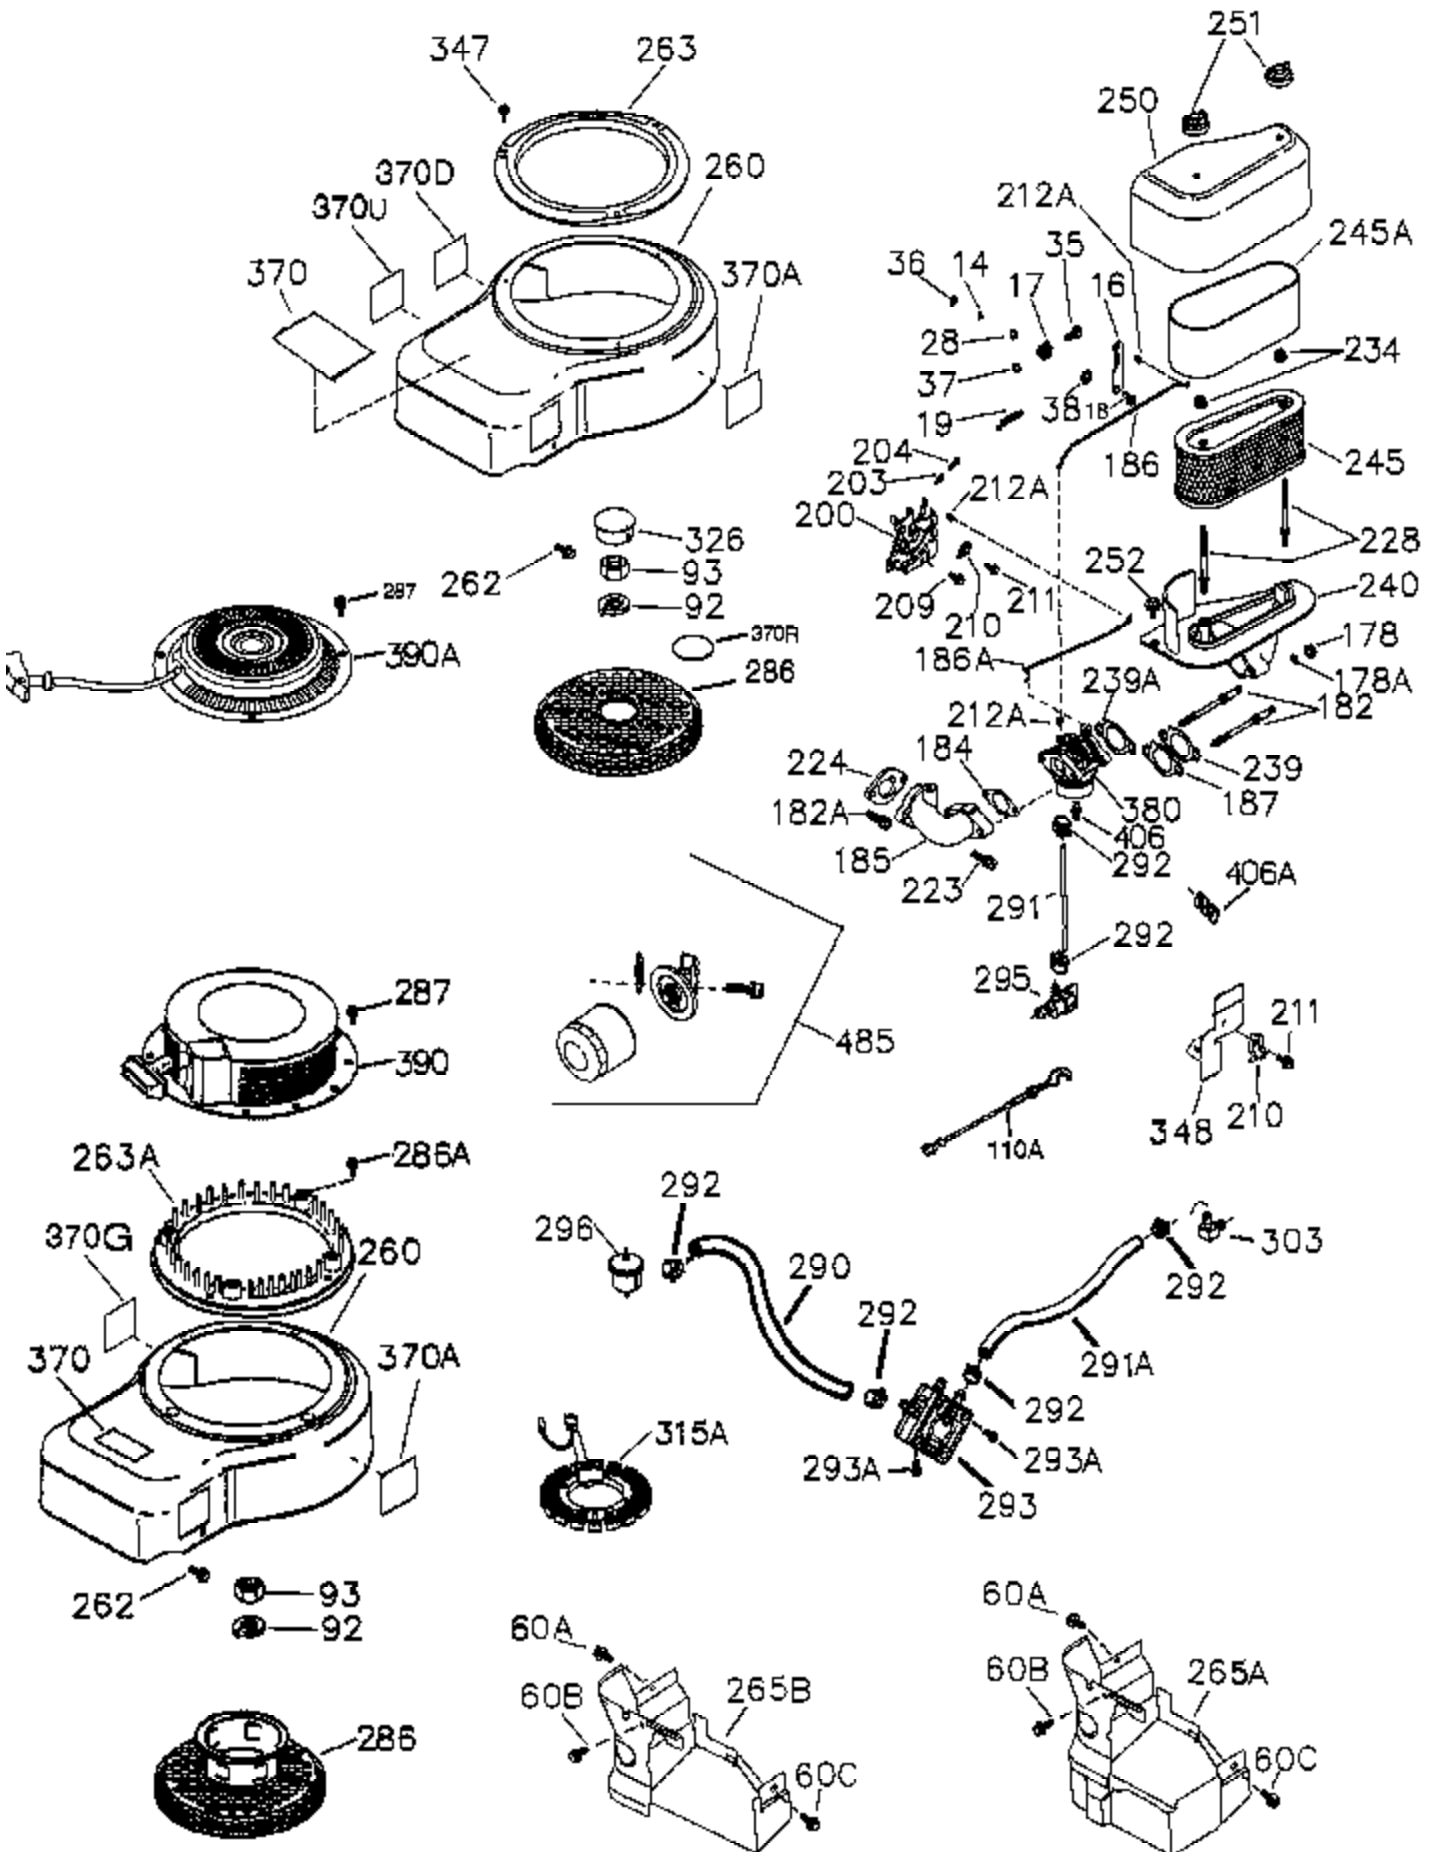

Ref #	Part Number	Qty	Description
14	28277	2	Washer
16	36346A	1	Governor Lever (Incl. 212A)
17	29916	1	Governor Lever Clamp
18	651028	1	Screw, Torx T-15, 8-32 x 3/8"
19	36414	1	Extension Spring
28	30322	1	Lock Nut, 8-32
35	29826	1	Screw, 10-32 x 3/4"
36	29918	1	Lock Washer
37	29216	1	Lock Nut, 10-32
38	29642	1	Retaining Ring
60A	650781	1	Screw, 5/16-18 x 11/16"
60B	650867	1	Screw, 10-24 x 1/2"
60C	650737	1	Screw, 1/4-20 x 1/2"
92	650666	1	Lock Washer
93	650594	1	Flywheel Nut
178	650928	2	Lock Nut, 1/4-20
182	650925A	2	Carburetor Mounting Stud
184	36352	1	* Carburetor To Intake Pipe Gasket
185	36852	1	Intake Pipe
186	36354	1	Throttle Link
186A	36353	1	Choke Link
200	36360	1	Control Bracket (Incl. 203,204,212A)
203	33802	1	Compression Spring
204	650777	1	Screw, 6-32 x 21/32"
209	650902	2	Screw, 10-32 x 7/16"
210	27793	1	Conduit Clip
211	28942	1	Screw, 10-32 x 3/8"
212A	36288	1	Bushing
223	650975	2	Screw, Torx T-30, 5/16-18 x 1-9/32"
224	36490	1	* Intake Pipe Gasket
228	650977	2	Air Cleaner Stud
234	650825	2	Nut & Lock Washer, 1/4-20
239	36358	1	* Air Cleaner Gasket
240	36355	1	Air Cleaner Body (Incl. 228 & 239)
245	36356	1	Air Cleaner Filter (Incl. 234)
245A	36357	1	Air Cleaner Filter
250	36359	1	Air Cleaner Cover
251	650886	2	Wing Nut, 1/4-20
252	650976	1	Screw, 1/4-20 x 19/32"
260	37174	1	Blower Housing
262	650737	3	Screw, 1/4-20 x 1/2"
263	36367	1	Trim Ring
286	37173	1	Cup & Screen
286A	650561	3	Screw, 1/4-20 x 19/32"
287	30063	3	Screw, Torx T-30, 1/4-20 x 1/2"
291	30705	1	Fuel Line
292	26460	2	Fuel Line Clamp
296	34279B	1	Fuel Filter (Incl. 292)
370G	35274	1	Oil Instruction Decal
380	640034	1	Carburetor (Incl. 184 & 212A)
390	590751	1	Recoil Starter