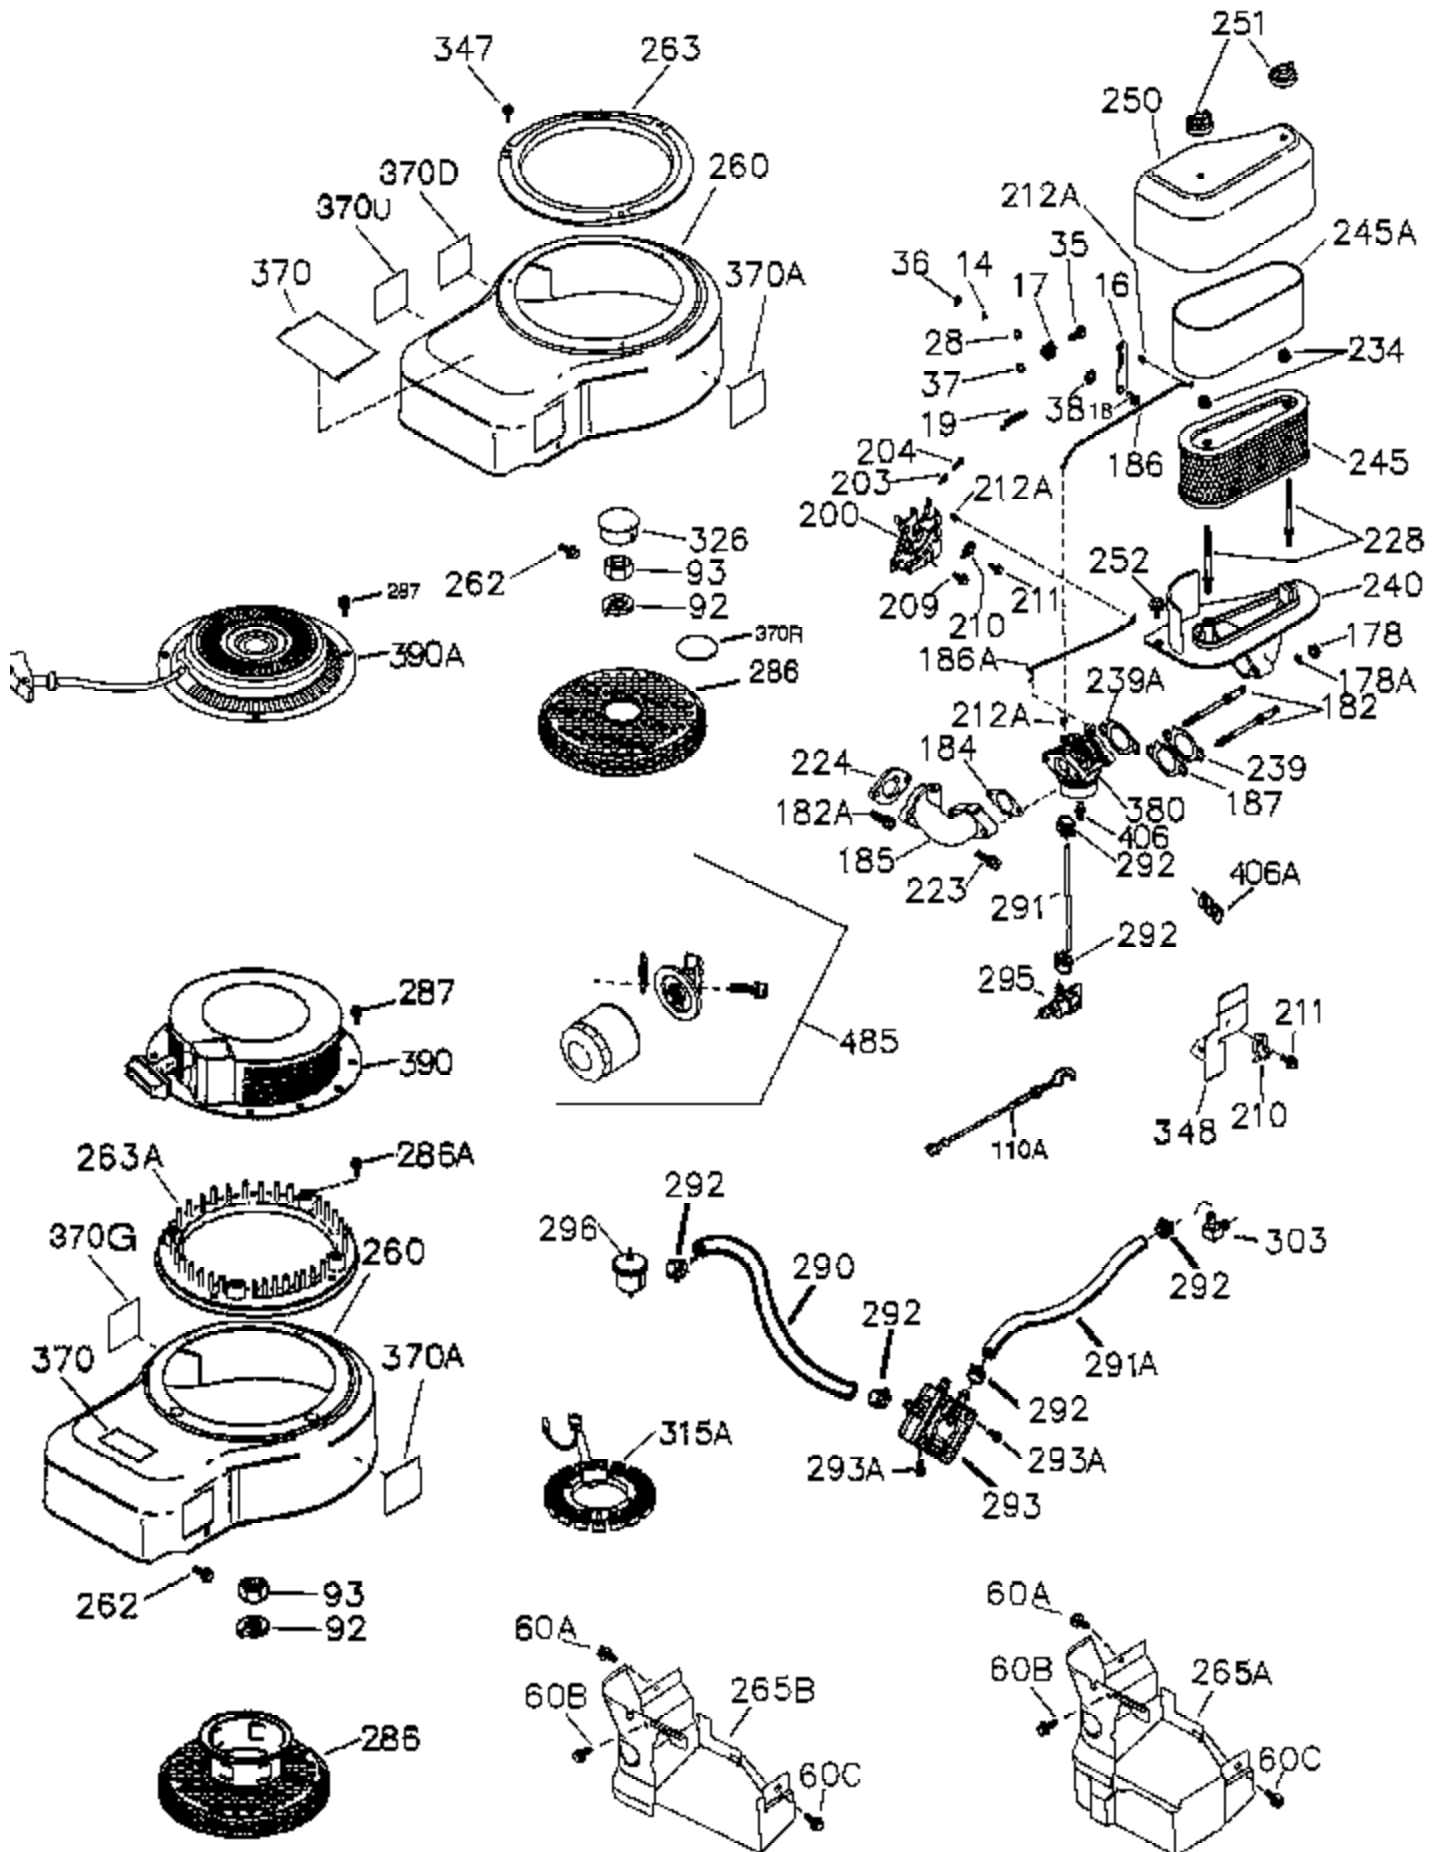

Ref #	Part Number	Qty	Description
14	28277	2	Washer
16	36346A	1	Governor Lever (Incl. 212A)
17	29916	1	Governor Lever Clamp
18	651028	1	Screw, Torx T-15, 8-32 x 3/8"
19	36414	1	Extension Spring
28	30322	1	Lock Nut, 8-32
35	29826	1	Screw, 10-32 x 3/4"
36	29918	1	Lock Washer
37	29216	1	Lock Nut, 10-32
38	29642	1	Retaining Ring
60B	650867	1	Screw, 10-24 x 1/2"
60A	650781	1	Screw, 5/16-18 x 11/16"
92	650666	1	Lock Washer
93	650594	1	Flywheel Nut
178	650928	2	Lock Nut, 1/4-20
182	650925A	2	Carburetor Mounting Stud
184	36352	1	* Carburetor To Intake Pipe Gasket
185	36852	1	Intake Pipe
186	36354	1	Governor Link
186A	36353	1	Choke Link
200	36360	1	Control Bracket (Incl. 203,204,212A)
203	33802	1	Compression Spring
204	650777	1	Screw, 6-32 x 21/32"
209	650902	2	Screw, 10-32 x 7/16"
210	27793	1	Conduit Clip
211	28942	1	Screw, 10-32 x 3/8"
212A	36288	3	Bushing
223	650975	2	Screw, Torx T-30, 5/16-18 x 1-9/32"
224	36490	1	* Intake Pipe Gasket
228	650977	2	Air Cleaner Stud
229	650825	2	Nut & Lock Washer, 1/4-20
239	36358	1	* Air Cleaner Gasket
240	36355	1	Air Cleaner Body (Incl. 228 & 239)
245	36356	1	Air Cleaner Filter (Incl. 229)
245A	36357	1	Air Cleaner Filter
250	36359	1	Air Cleaner Cover
251	650886	2	Wing Nut, 1/4-20
252	650976	1	Screw, 1/4-20 x 19/32"
260	37174	1	Blower Housing
262	650737	3	Screw, 1/4-20 x 1/2"
263A	36367	1	Recoil Adapter
286A	650561	4	Screw, 1/4-20 x 19/32"
286	37173	1	Cup & Screen
287A	30063	3	Screw, Torx T-30, 1/4-20 x 1/2"
290	30705	1	Fuel Line
292	26460	2	Fuel Line Clamp
296	34279B	1	Fuel Filter (Incl. 292)
370G	35274	1	Oil Instruction Decal
380	640034	1	Carburetor (Incl. 184 & 212A)
390	590751	1	Rewind Starter