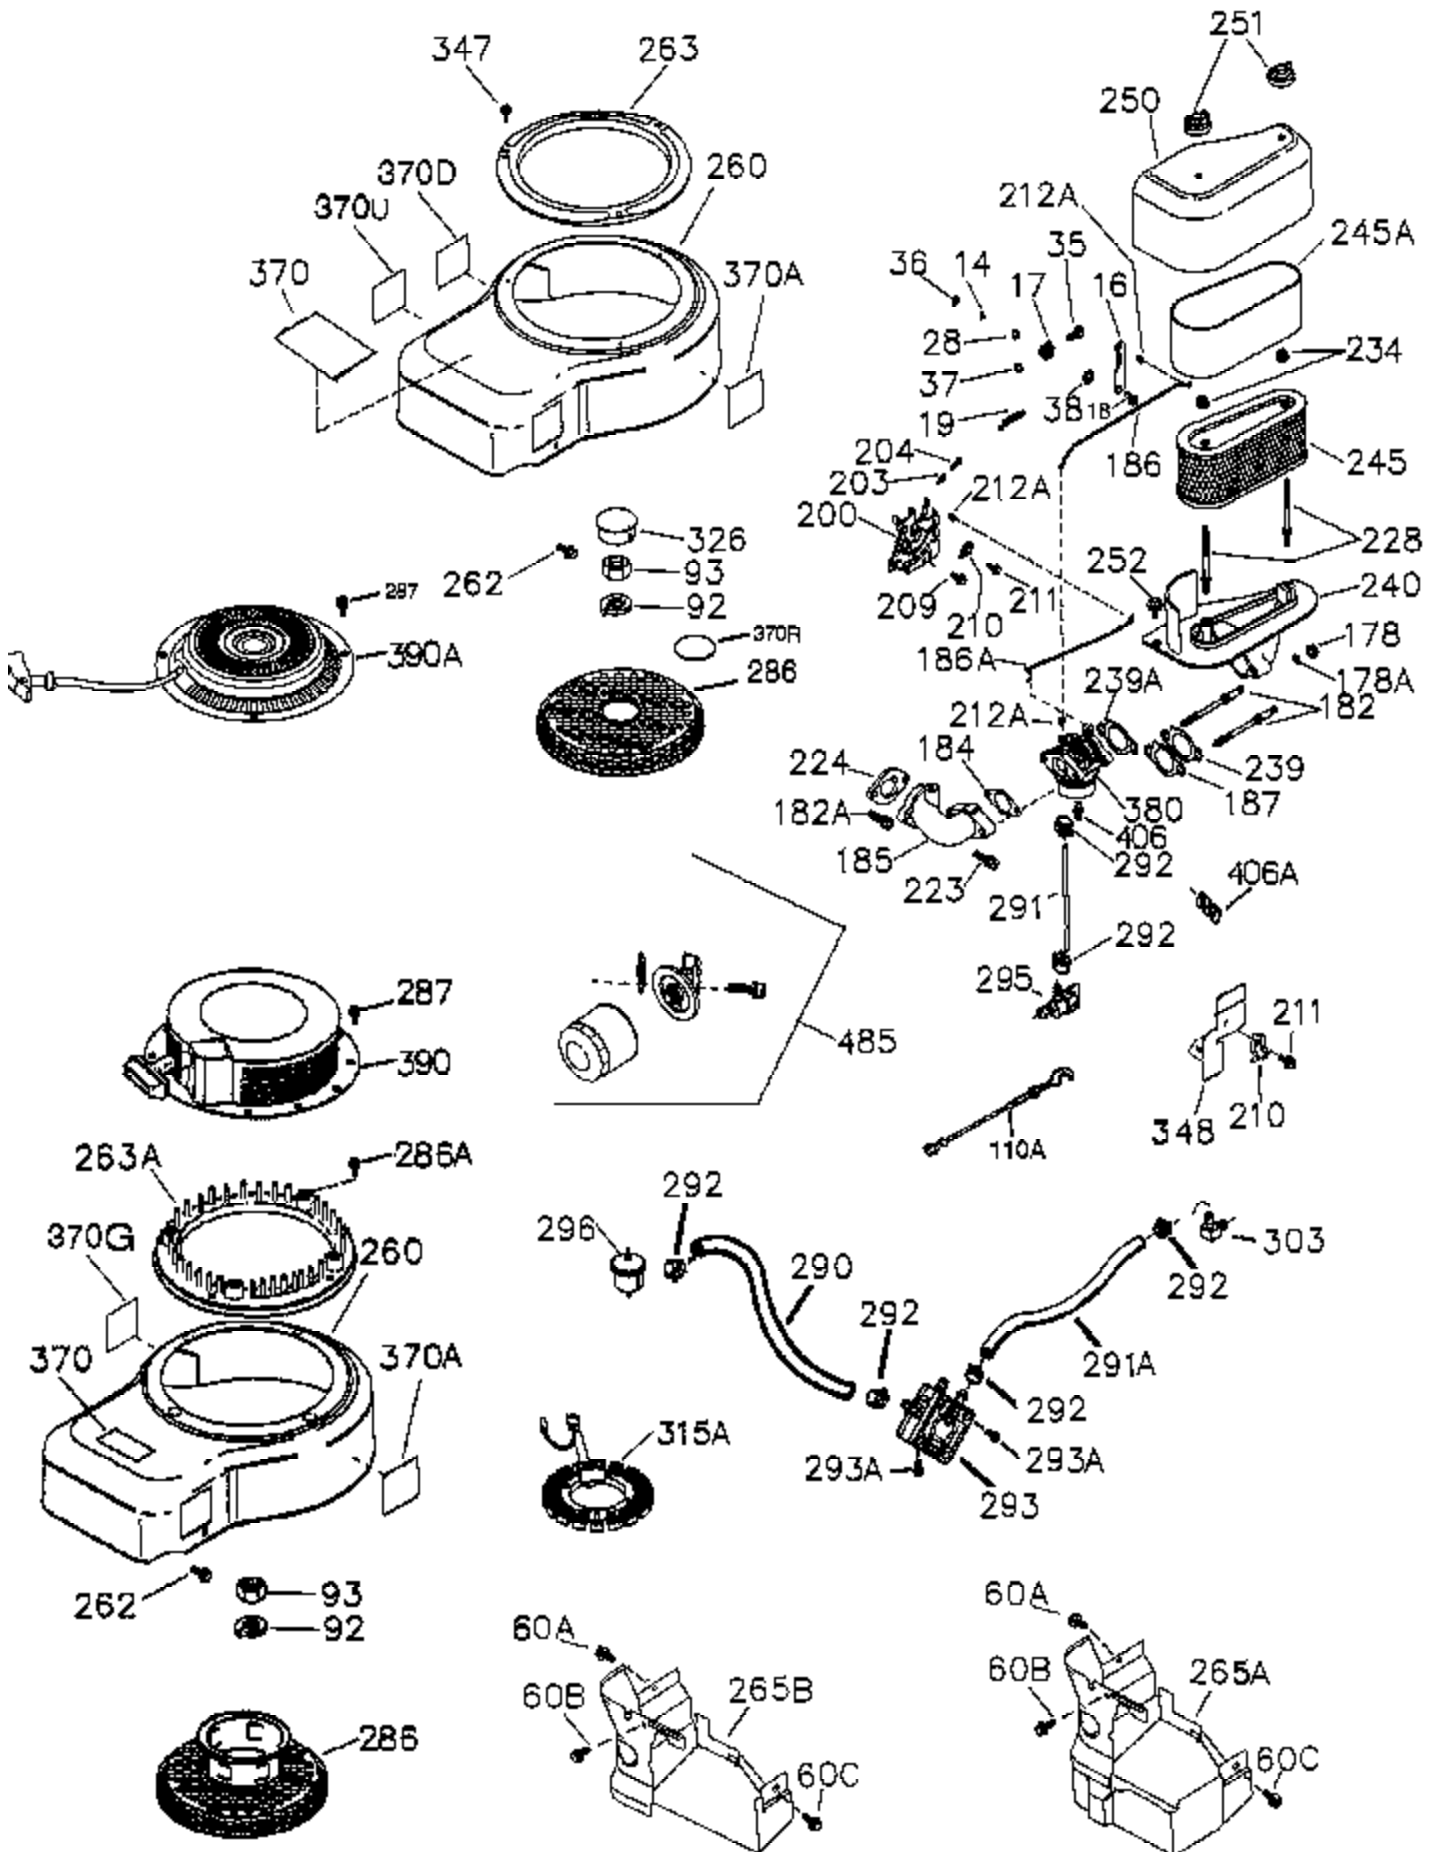

Engine Parts List #1

Ref #	Part Number	Qty	Description
110	37494	1	Wire Harness
119	37493	1	* Cylinder Head Gasket
120	37495	1	Cylinder Head (Incl. 119 & 151A)
125	35308	1	Exhaust Valve (Std.)
125	35433	1	Exhaust Valve (1/32" OS)
126	35309	1	Intake Valve (Std.)
127	650691	6	Washer
128	650690	6	Belleville Washer
130	650946	6	Screw, 5/16-18 x 2-45/64"
135	34645	1	Resistor Spark Plug (RN4C)
150	33507	2	Valve Spring
151	33508	2	Valve Spring Keeper
151A	40046	1	Intake Valve Seal
153	36339	1	Push Rod Guide
154	651077	2	Rocker Arm Stud
155	35950	2	Rocker Arm
156	730636	2	Rocker Arm Bearing
157A	650586	2	Jam Nut 5/16-24
158	36340	2	Push Rod
159	35952	1	* Rocker Arm Cover Gasket
160	35953A	1	Rocker Arm Housing
161	30063	4	Screw, T-30, 1/4-20 x 1/2"
169	36304	1	* Breather Gasket
172	36305	1	Valve Cover
173	36306	1	Breather Tube
174	30063	4	Screw, T-30, 1/4-20 x 1/2"
265	36616	1	Cylinder Head Cover
269	36365	1	* Exhaust Manifold Gasket
270A	35829A	1	Exhaust Port Liner
294	35791	1	Pulse Pump Repair Kit
305	36349	1	Oil Fill Tube
306	37401	1	* "O" Ring
307	35499	1	"O" Ring
309	650974	1	Screw, 1/4-20 x 57/64"
310	36366	1	Dipstick
314	651007	2	Screw, T-15, 10-24 x 15/16"
315	611280	1	Alternator Coil (3/5 Split)(Incl. 321 ,322, & 323)
321	611161	1	Diode
322	611281	1	Connector Body
323	611282	2	Terminal
325	36342	1	Wire Clip
325B	37230	1	Wire Clip
346	36413	1	Fuel Pump Bracket
361	650969	2	Screw, 15/16-18 x 29/32"
381	650767	1	Screw, 8-32 x 27/64"
382	36328	1	Oil Strainer Screen
385	570673	1	Ball
386	36329	1	Pressure Relief Spring
387	37652	1	Cotter Pin
395	36795	1	Electric Starter Motor (12 Volt)
400	37496	1	* Gasket Set (Incl. items marked PK i n notes)
420	730225A	1	SAE 30 4-Cycle Engine Oil (Quart)
476	36374B	1	Oil Filter Adapter (Incl. 479)
477	650971	2	Screw, T-30, 5/16-18 x 7/8"
478	36336	1	Oil Passage Cover (Incl. 479)
479	36335	1	* Oil Passage Gasket